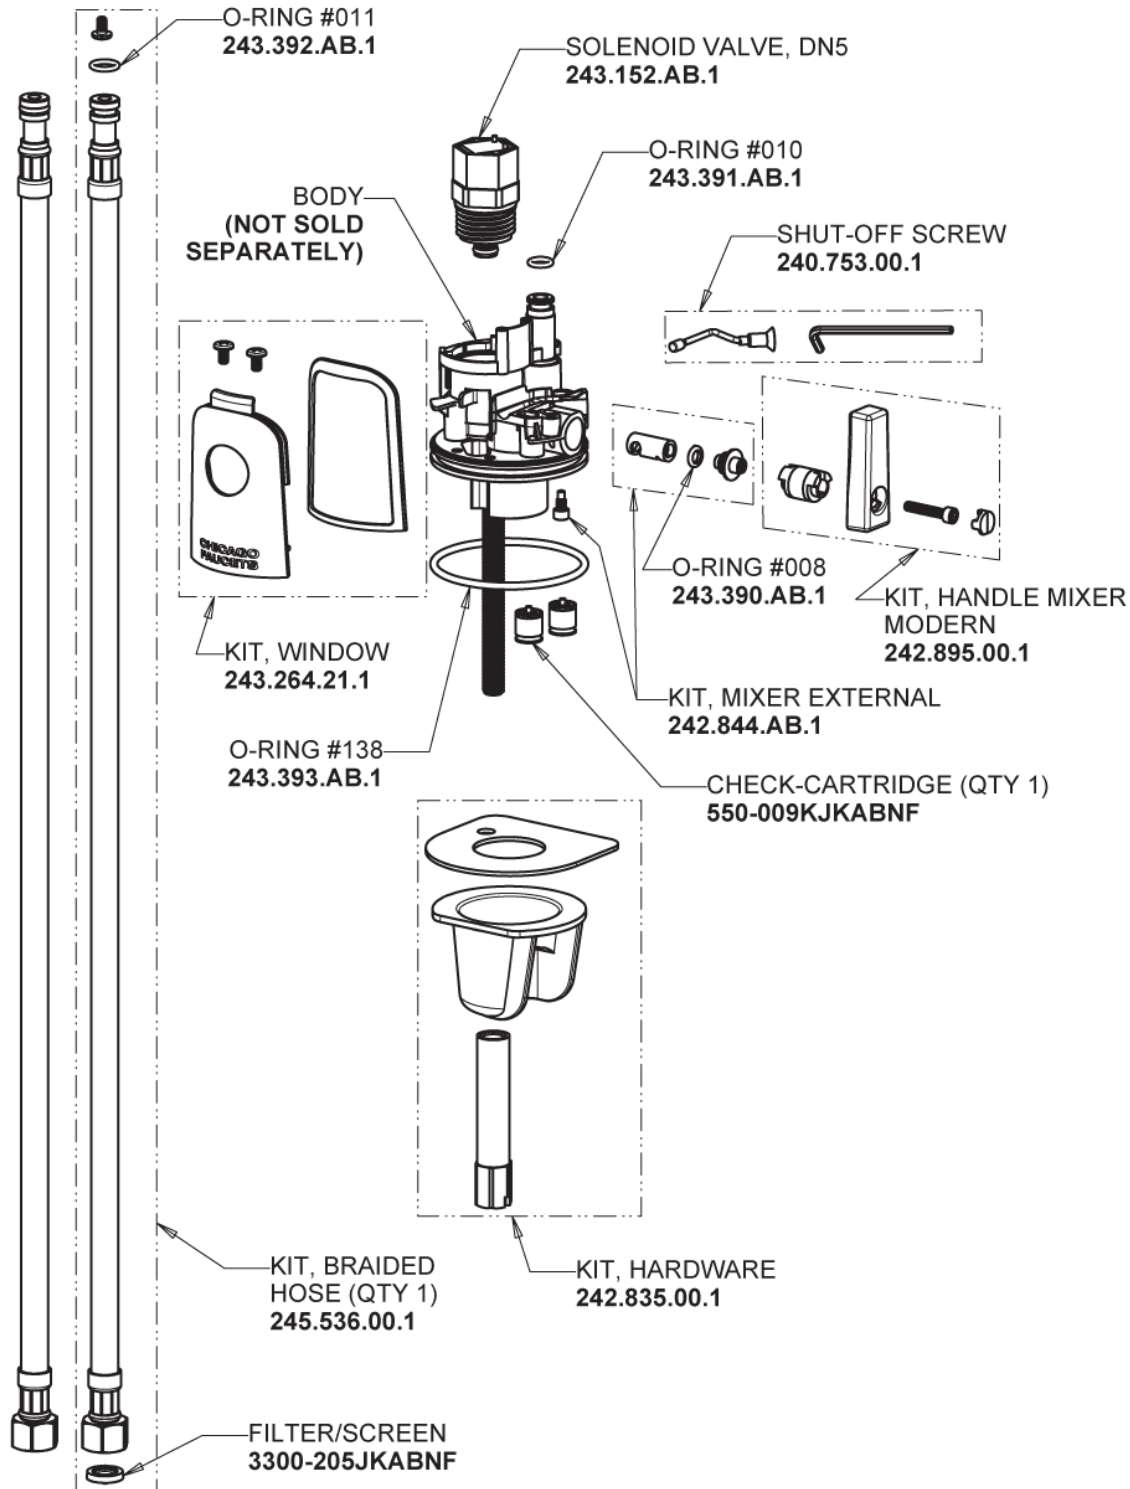

Repair Parts

116.870.AB.1T

Touch-free, programmable faucet with above-deck electronics

CHICAGO FAUCETS®

Geberit Group

Base Parts:

For Technical Assistance:

Phone: 800-TEC-TRUE (832-8783)

CHICAGO FAUCETS®

Geberit Group

HyTronic Edge Spout
242.799.AB.1

FLOW CONTROL 1.5 GPM MAX
1020-006JKABNF

CHECK-CARTRIDGE
550-009KJKABNF

O-RING, #010
243.391.AB.1

Electronic Module
242.433.00.1T

Vandal Proof Non-Aerating Laminar Stream Solidifier Outlet
242.757.AB.1