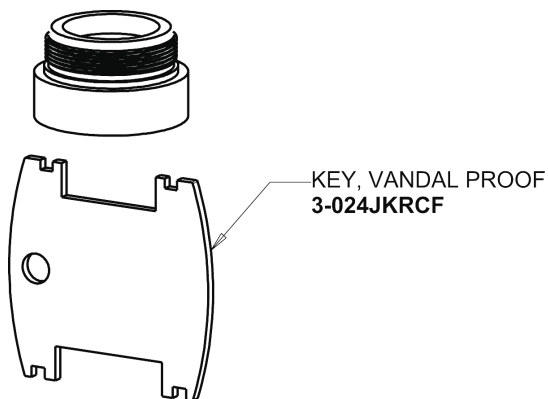

Repair Parts

116.869.AB.4T

Touch-free, programmable faucet with above-deck electronics

CHICAGO FAUCETS®

Geberit Group

HyTronic Curve Spout
242.755.AB.1

- FLOW CONTROL 1.5 GPM MAX
  1020-006KJKABNF
- CHECK-CARTRIDGE
  550-009KJKABNF
- O-RING #010
  243.391.AB.1

Vandal Proof Non-Aerating Laminar Stream Solidifier Outlet
242.757.AB.1

Electronic Module
242.433.00.1T

CR-P2 6V Lithium Battery
242.560.00.1

For Technical Assistance:

Phone: 800-TEC-TRUE (832-8783)

Email: techsupport.us@chicagofaucets.com

2100 South Clearwater Drive

Des Plaines, IL 60018

Phone: 847-803-5000

chicagofaucets.com