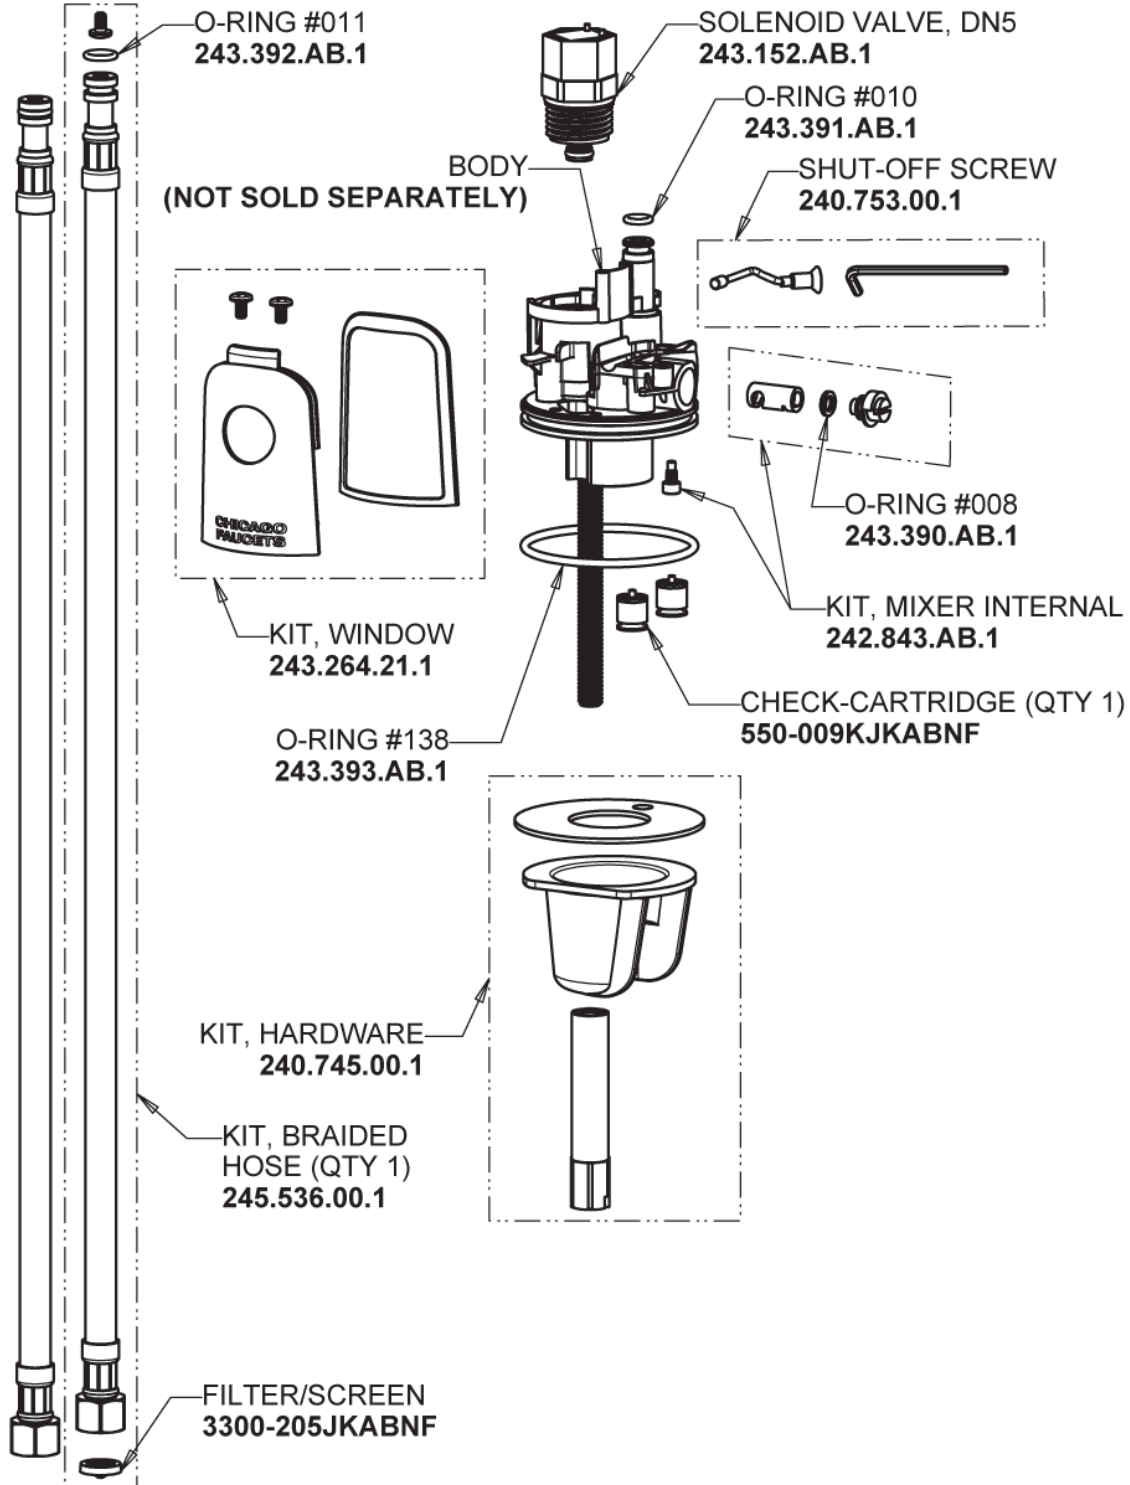

Repair Parts

116.869.AB.4T

Touch-free, programmable faucet with above-deck electronics

CHICAGO FAUCETS®

Geberit Group

HyTronic Base with Internal Mixer

Base Parts:

For Technical Assistance:

Touch-free, programmable faucet with above-deck electronics

CHICAGO FAUCETS®

Geberit Group

HyTronic Curve Spout
242.755.AB.1

- FLOW CONTROL 1.5 GPM MAX
1020-006KJKABNF
- CHECK-CARTRIDGE
550-009KJKABNF
- O-RING #010
243.391.AB.1

Vandal Proof Non-Aerating Laminar Stream Solidifier Outlet
242.757.AB.1

Electronic Module
242.433.00.1T

CR-P2 6V Lithium Battery
242.560.00.1

For Technical Assistance:

Phone: 800-TEC-TRUE (832-8783)

Email: techsupport.us@chicagofaucets.com