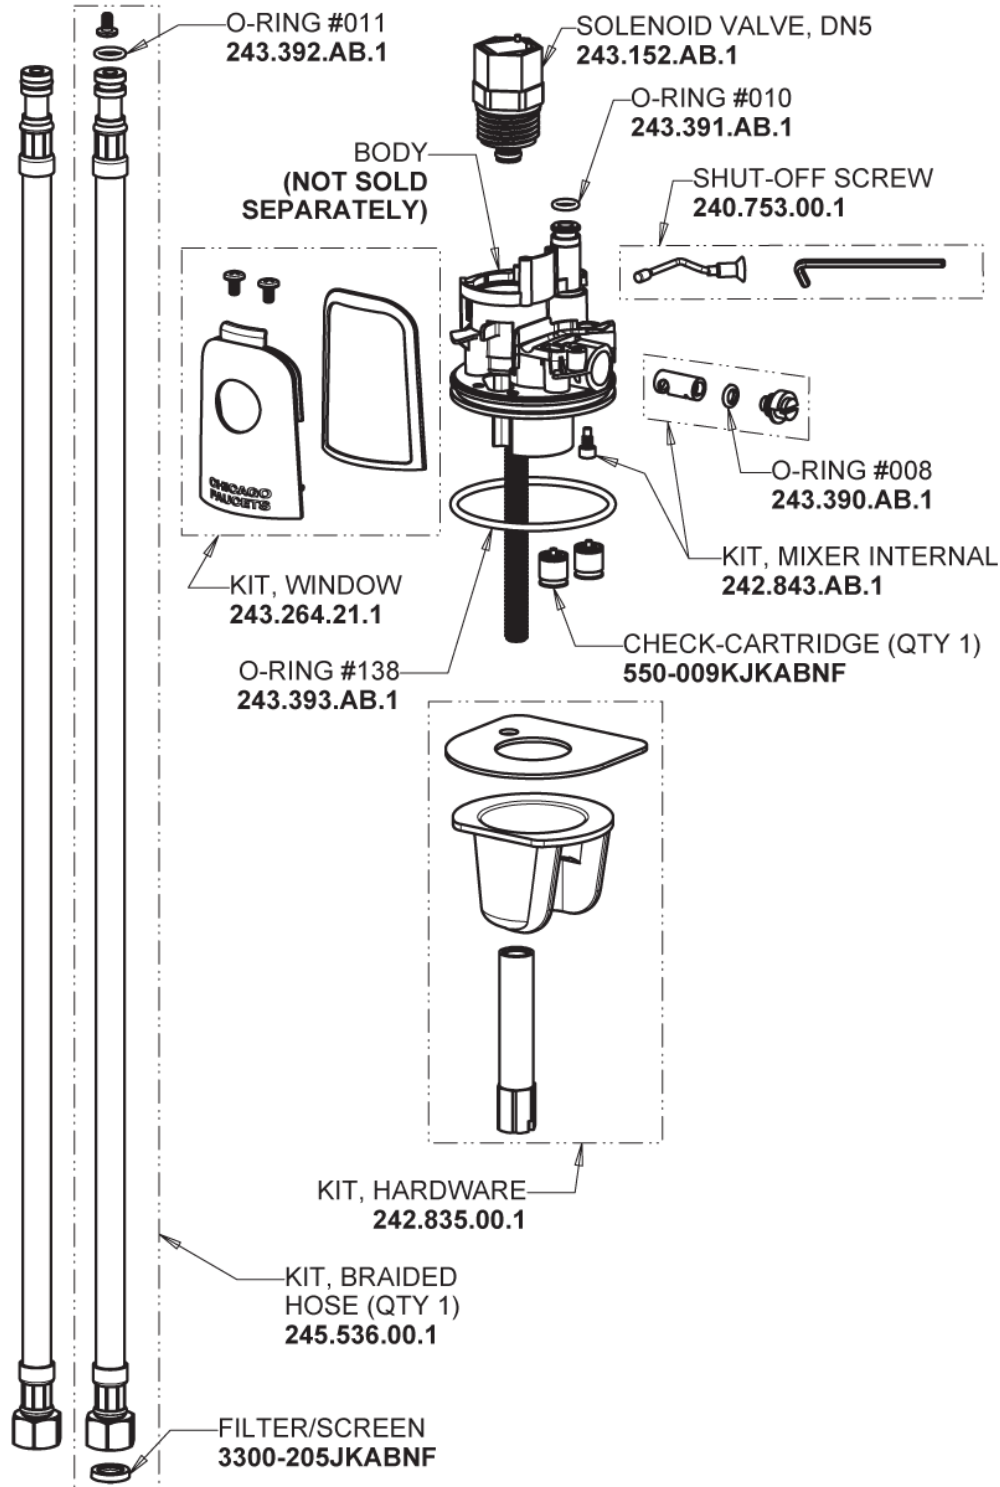

Repair Parts

116.868.AB.4T

Touch-free, programmable faucet with above-deck electronics

CHICAGO FAUCETS®

Geberit Group

Base Parts:

For Technical Assistance:

Phone: 800-TEC-TRUE (832-8783)

CHICAGO FAUCETS®

Geberit Group

HyTronic Edge Spout
242.754.AB.1

CHECK-CARTRIDGE
550-009KJKABNF

O-RING, #010
243.391.AB.1

Electronic Module
242.433.00.1T

0.35 GPM (1.3 L/min) Vandal Proof Econo-Flo Non-Aerating
Outlet
E39VPJKABCP