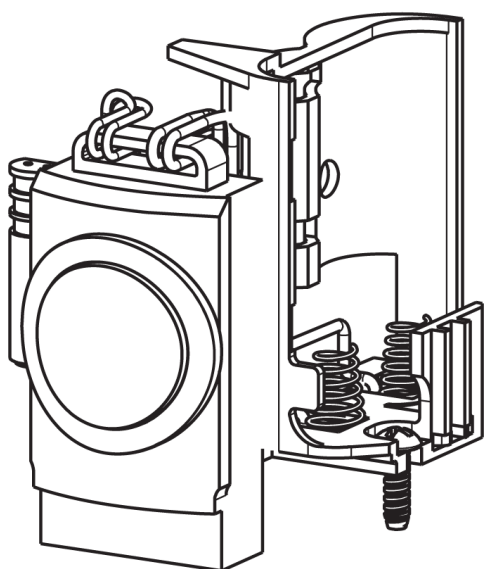

Phone: 847-803-5000

chicagofaucets.com

Repair Parts

116.866.AB.1T

Touch-free, programmable faucet with mixing valve and supply stops, for Patient Care applications

CHICAGO FAUCETS®

Geberit Group

Inline Check Valve
243.315.AB.1

Electronic Module
242.433.00.1T

EBPS

Supply stop with Integral Check Valve
1013-CSTABCP

For Technical Assistance:

Phone: 800-TEC-TRUE (832-8783)

Email: techsupport.us@chicago faucets.com

2100 South Clearwater Drive