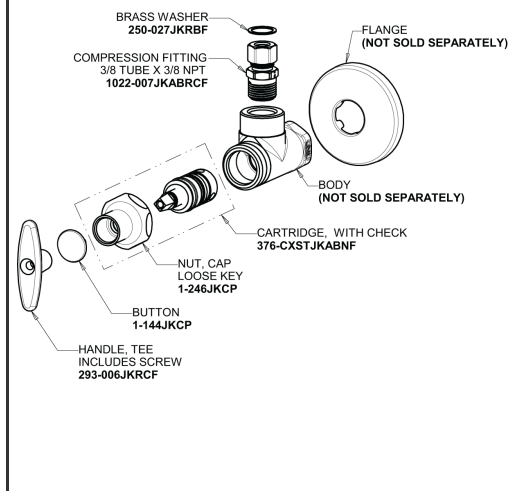

Phone: 847-803-5000

chicagofaucets.com

Repair Parts

116.866.AB.1T

Touch-free, programmable faucet with mixing valve and supply stops, for Patient Care applications

CHICAGO FAUCETS®

Geberit Group

Inline Check Valve
243.315.AB.1

Electronic Module
242.433.00.1T

EBPS

Supply stop with Integral Check Valve
1013-CSTABCP

For Technical Assistance:

Phone: 800-TEC-TRUE (832-8783)

Email: techsupport.us@chicago faucets.com

2100 South Clearwater Drive