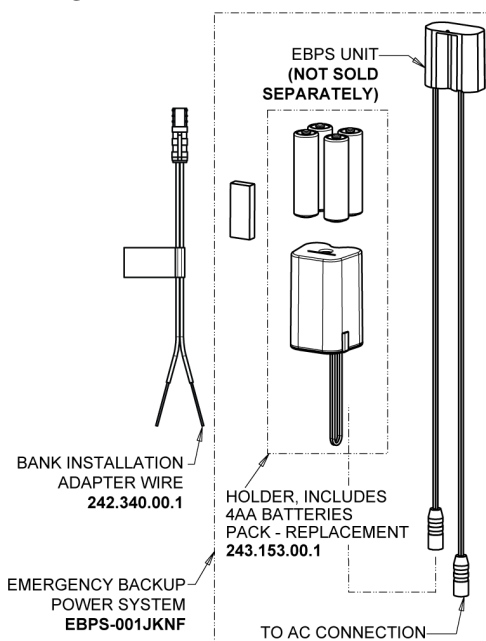

Phone: 847-803-5000

chicagofaucets.com

Repair Parts

116.866.AB.1T

Touch-free, programmable faucet with mixing valve and supply stops, for Patient Care applications

CHICAGO FAUCETS®

Geberit Group

Inline Check Valve
243.315.AB.1

Electronic Module
242.433.00.1T

EBPS

Supply stop with Integral Check Valve
1013-CSTABCP

For Technical Assistance:

Phone: 800-TEC-TRUE (832-8783)

Email: techsupport.us@chicago faucets.com

2100 South Clearwater Drive