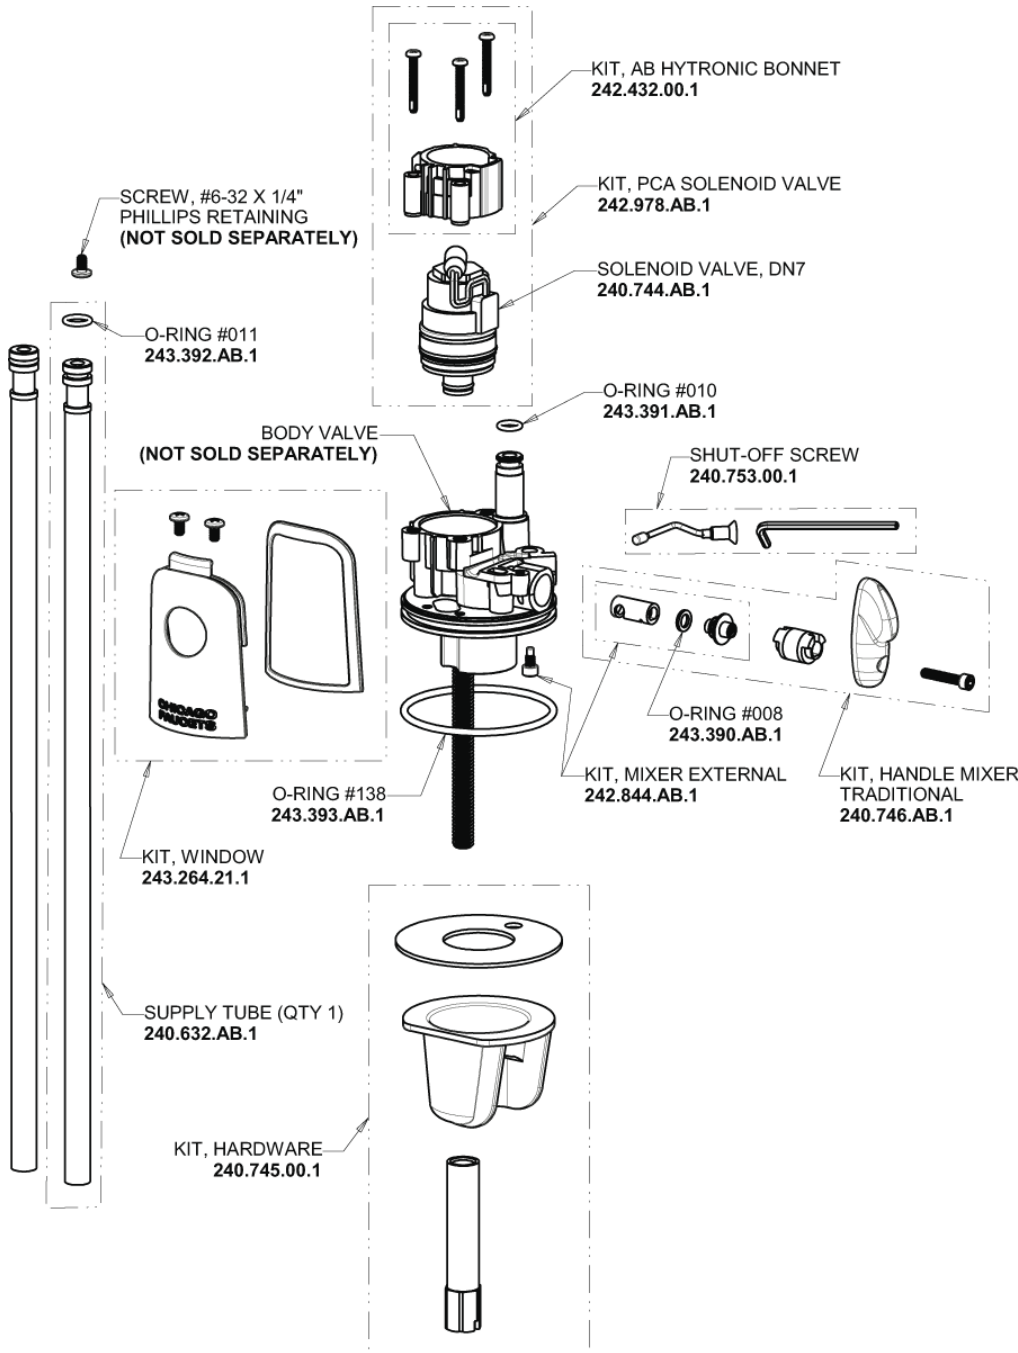

Repair Parts

116.866.AB.1T

Touch-free, programmable faucet with mixing valve and supply stops, for Patient Care applications

CHICAGO FAUCETS®

Geberit Group

Base Parts:

HyTronic Traditional Spout
244.487.00.1

2.2 GPM (8.3 L/min) Vandal Proof
Softflo Aerator
E12VPJKABCP

For Technical Assistance:

Phone: 800-TEC-TRUE (832-8783)

Email: techsupport.us@chicagofaucets.com

2100 South Clearwater Drive

Des Plaines, IL 60018

Phone: 847-803-5000

chicagofaucets.com

Repair Parts

116.866.AB.1T

Touch-free, programmable faucet with mixing valve and supply stops, for Patient Care applications

CHICAGO FAUCETS®

Geberit Group

Inline Check Valve
243.315.AB.1

Electronic Module
242.433.00.1T

EBPS

Supply stop with Integral Check Valve
1013-CSTABCP

For Technical Assistance:

Phone: 800-TEC-TRUE (832-8783)

Email: techsupport.us@chicago faucets.com

2100 South Clearwater Drive