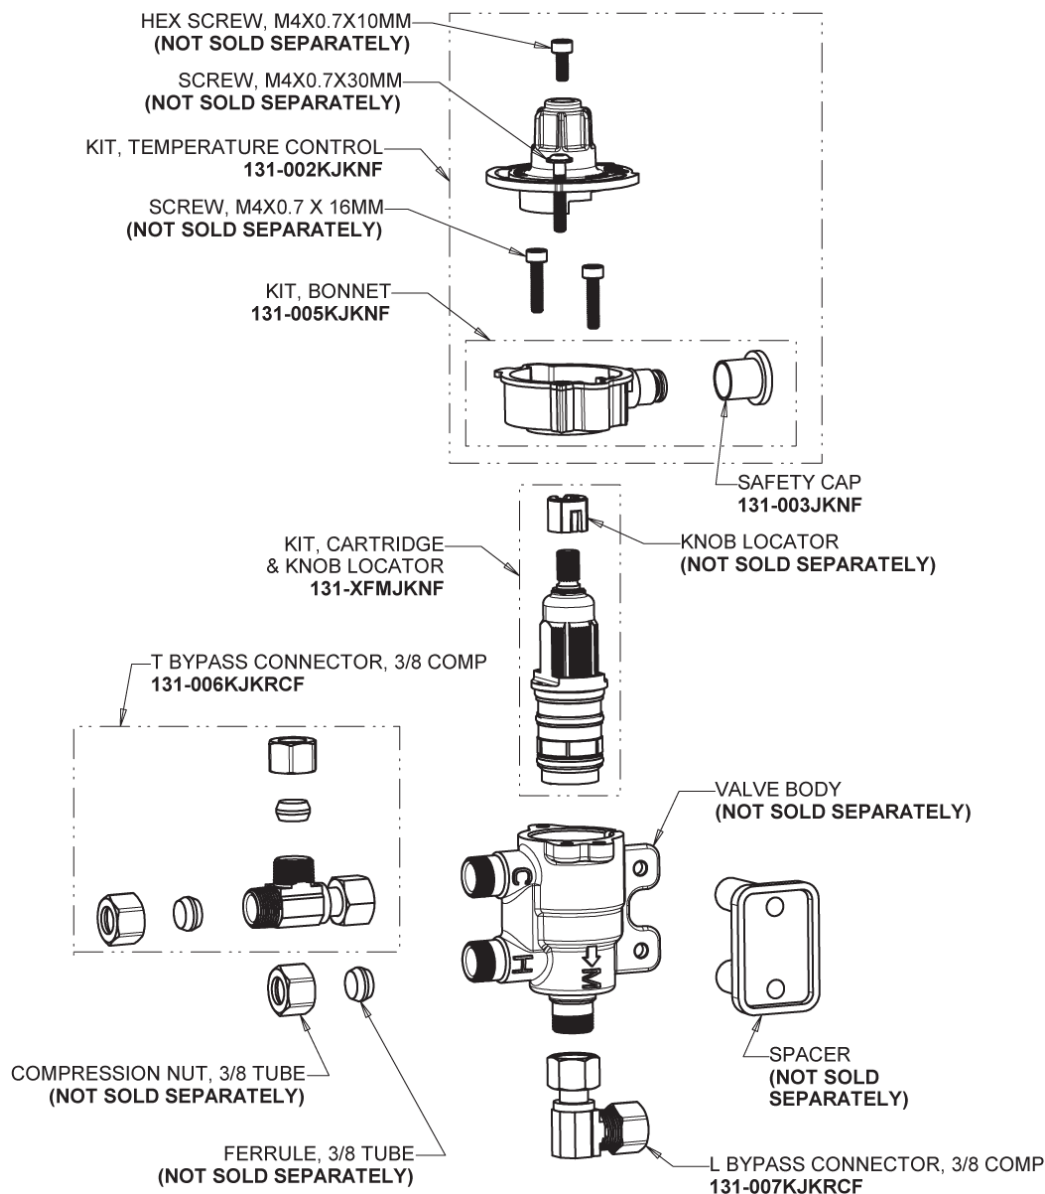

Repair Parts

116.866.AB.1T

Touch-free, programmable faucet with mixing valve and supply stops, for Patient Care applications

**CHICAGO
FAUCETS®**
Geberit Group

Thermostatic Mixing Valve
131-LCFMJKABRCF

For Technical Assistance:

Phone: 800-TEC-TRUE (832-8783)

Email: techsupport.us@chicagofaucets.com

2100 South Clearwater Drive

Des Plaines, IL 60018

Phone: 847-803-5000

chicagofaucets.com