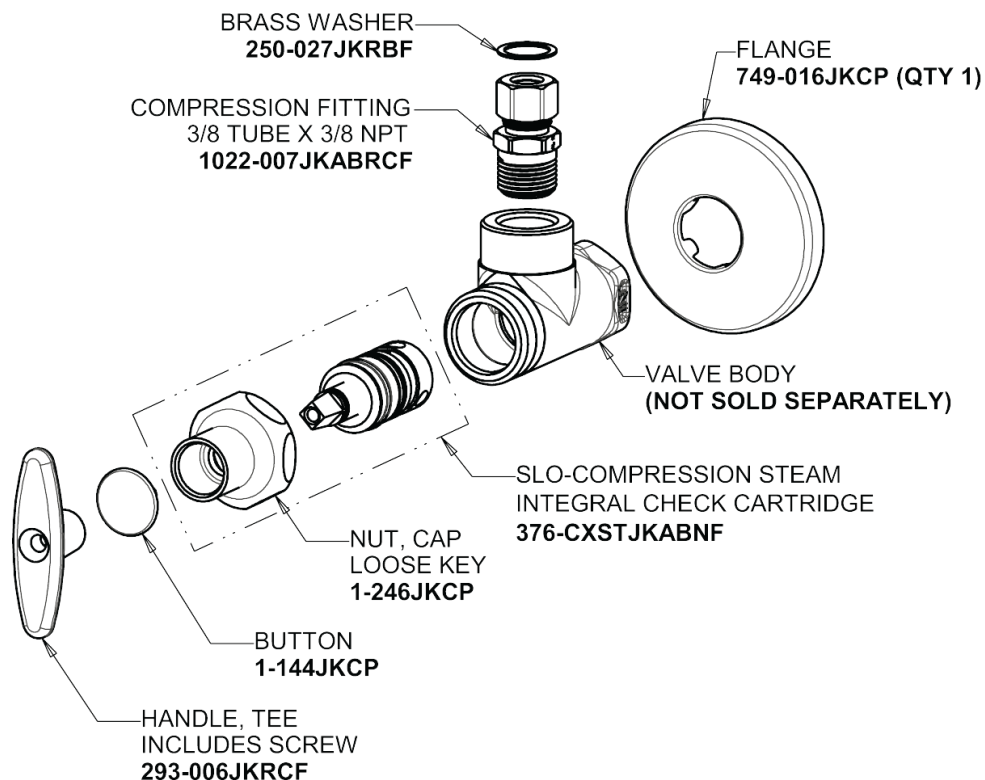

Phone: 847-803-5000

chicagofaucets.com

Repair Parts

116.864.AB.1

Touch-free, programmable faucet with mixing valve and supply stops, for Patient Care applications

CHICAGO FAUCETS®

Geberit Group

Supply stop with Integral Check Valve
1013-CSTABCP