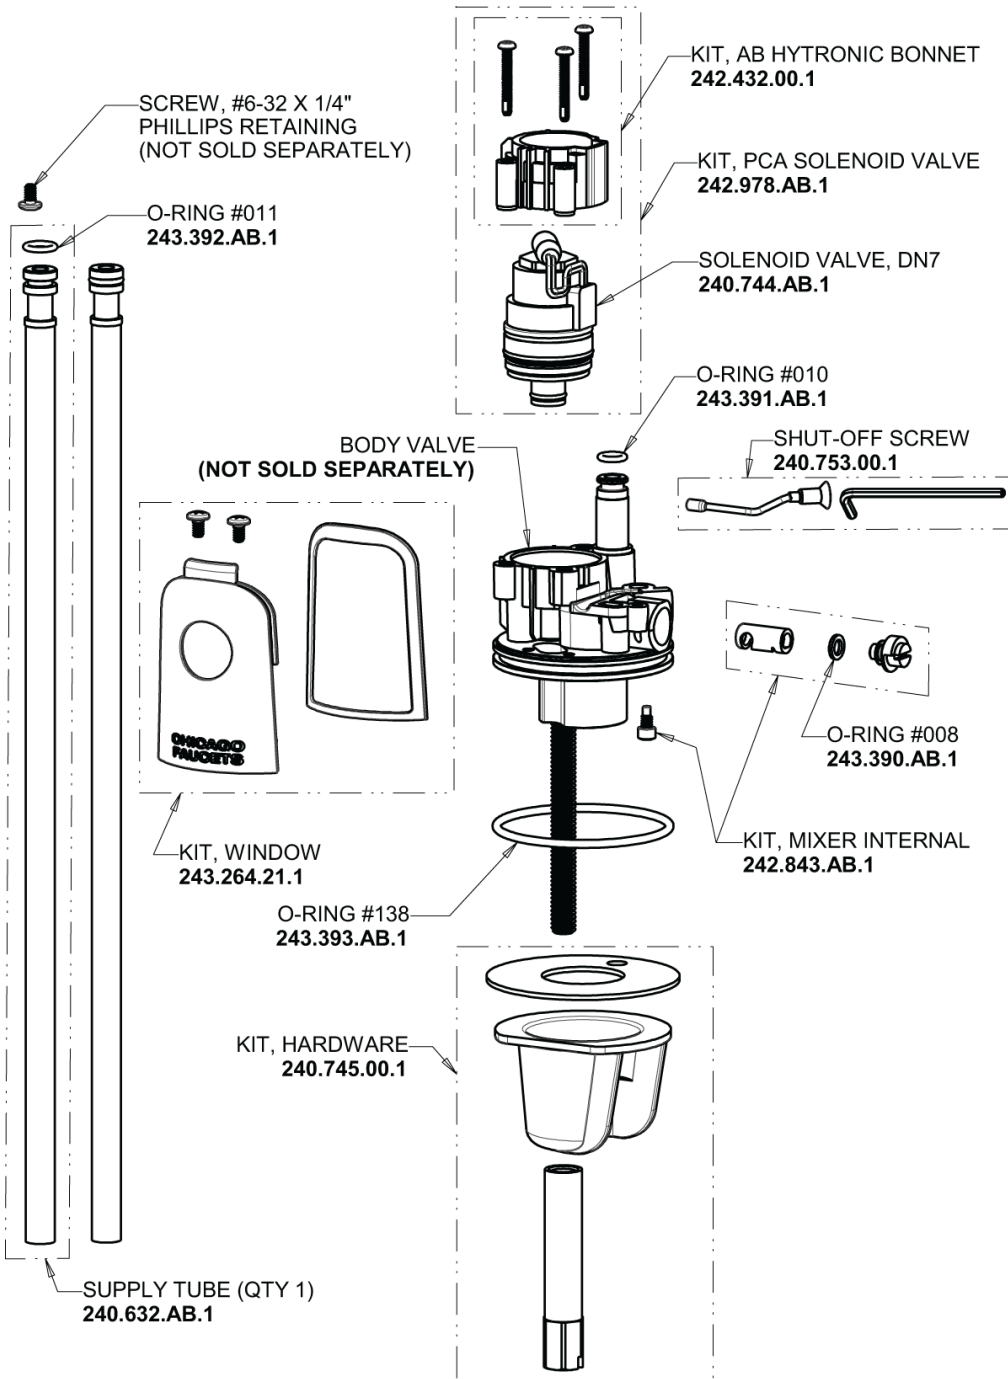

Repair Parts

116.864.AB.1

Touch-free, programmable faucet with mixing valve and supply stops, for Patient Care applications

CHICAGO FAUCETS®

Geberit Group

Base Parts:

HyTronic Traditional Spout
244.507.00.1

2.2 GPM (8.3 L/min) Vandal Proof
Softflo Aerator
E12VPJKABCP

For Technical Assistance:

Phone: 800-TEC-TRUE (832-8783)

Email: techsupport.us@chicagofaucets.com

2100 South Clearwater Drive

Des Plaines, IL 60018

Phone: 847-803-5000

chicagofaucets.com

Repair Parts

116.864.AB.1

Touch-free, programmable faucet with mixing valve and supply stops, for Patient Care applications

CHICAGO FAUCETS®

Geberit Group

Supply stop with Integral Check Valve
1013-CSTABCP