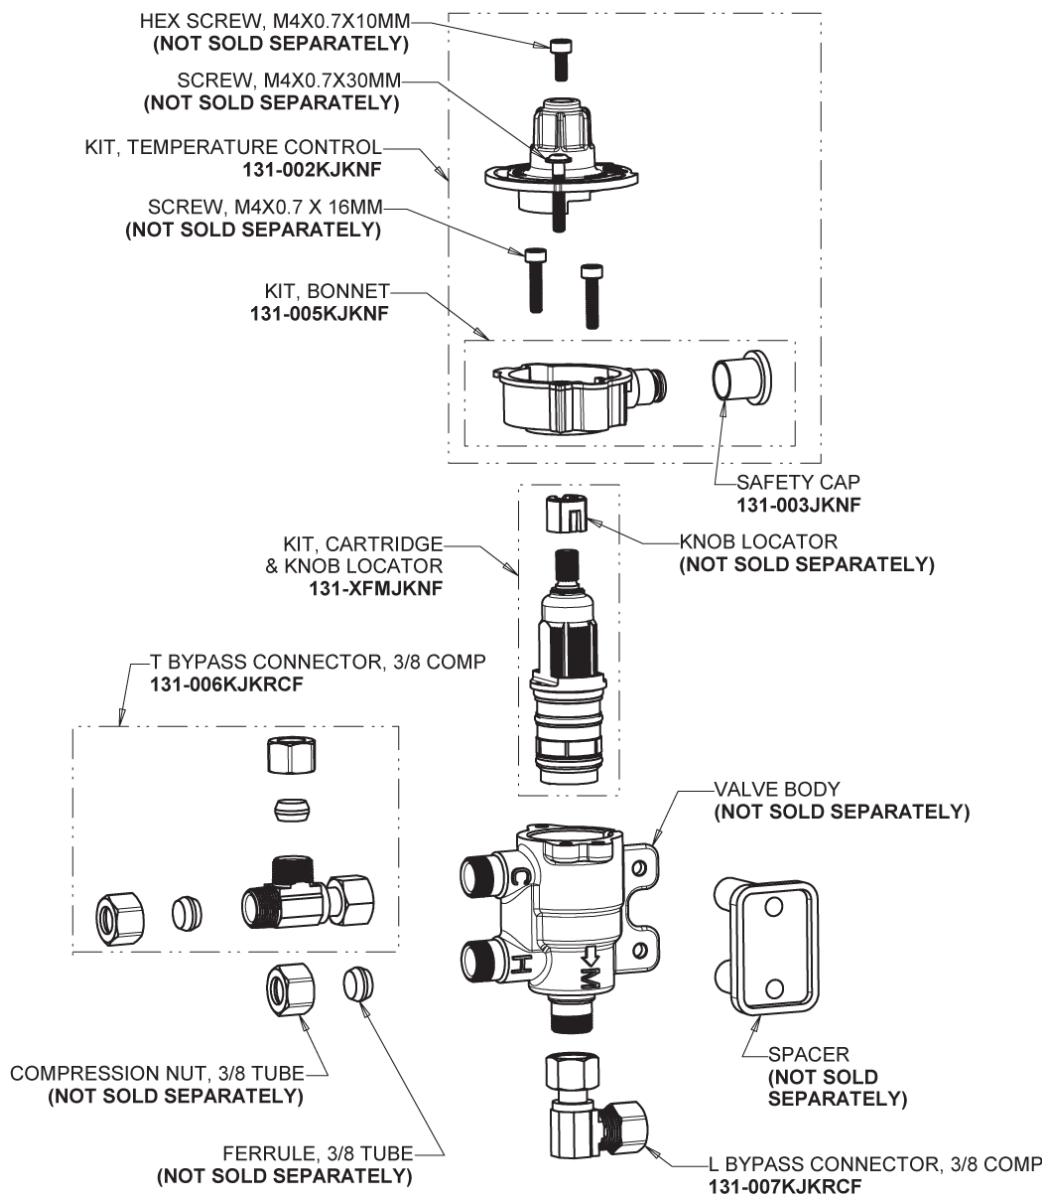

Repair Parts

116.864.AB.1

Touch-free, programmable faucet with mixing valve and supply stops, for Patient Care applications

**CHICAGO
FAUCETS®**
Geberit Group

Thermostatic Mixing Valve
131-LCFMJKABRCF

For Technical Assistance:

Phone: 800-TEC-TRUE (832-8783)

Email: techsupport.us@chicagofaucets.com

2100 South Clearwater Drive

Des Plaines, IL 60018

Phone: 847-803-5000

chicagofaucets.com