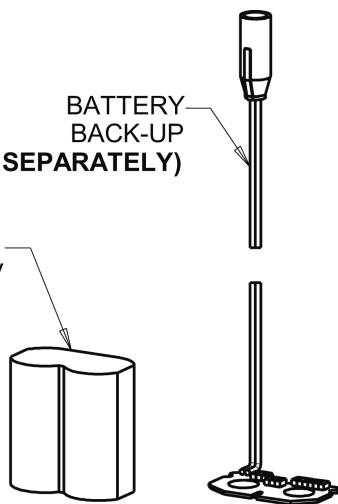

Emergency Backup Power System
243.290.00.1

BATTERY
BACK-UP
(NOT SOLD SEPARATELY)

BATTERY
CR-P2 6V
242.560.00.1

Bank Installation Adapter Wire
242.340.00.1