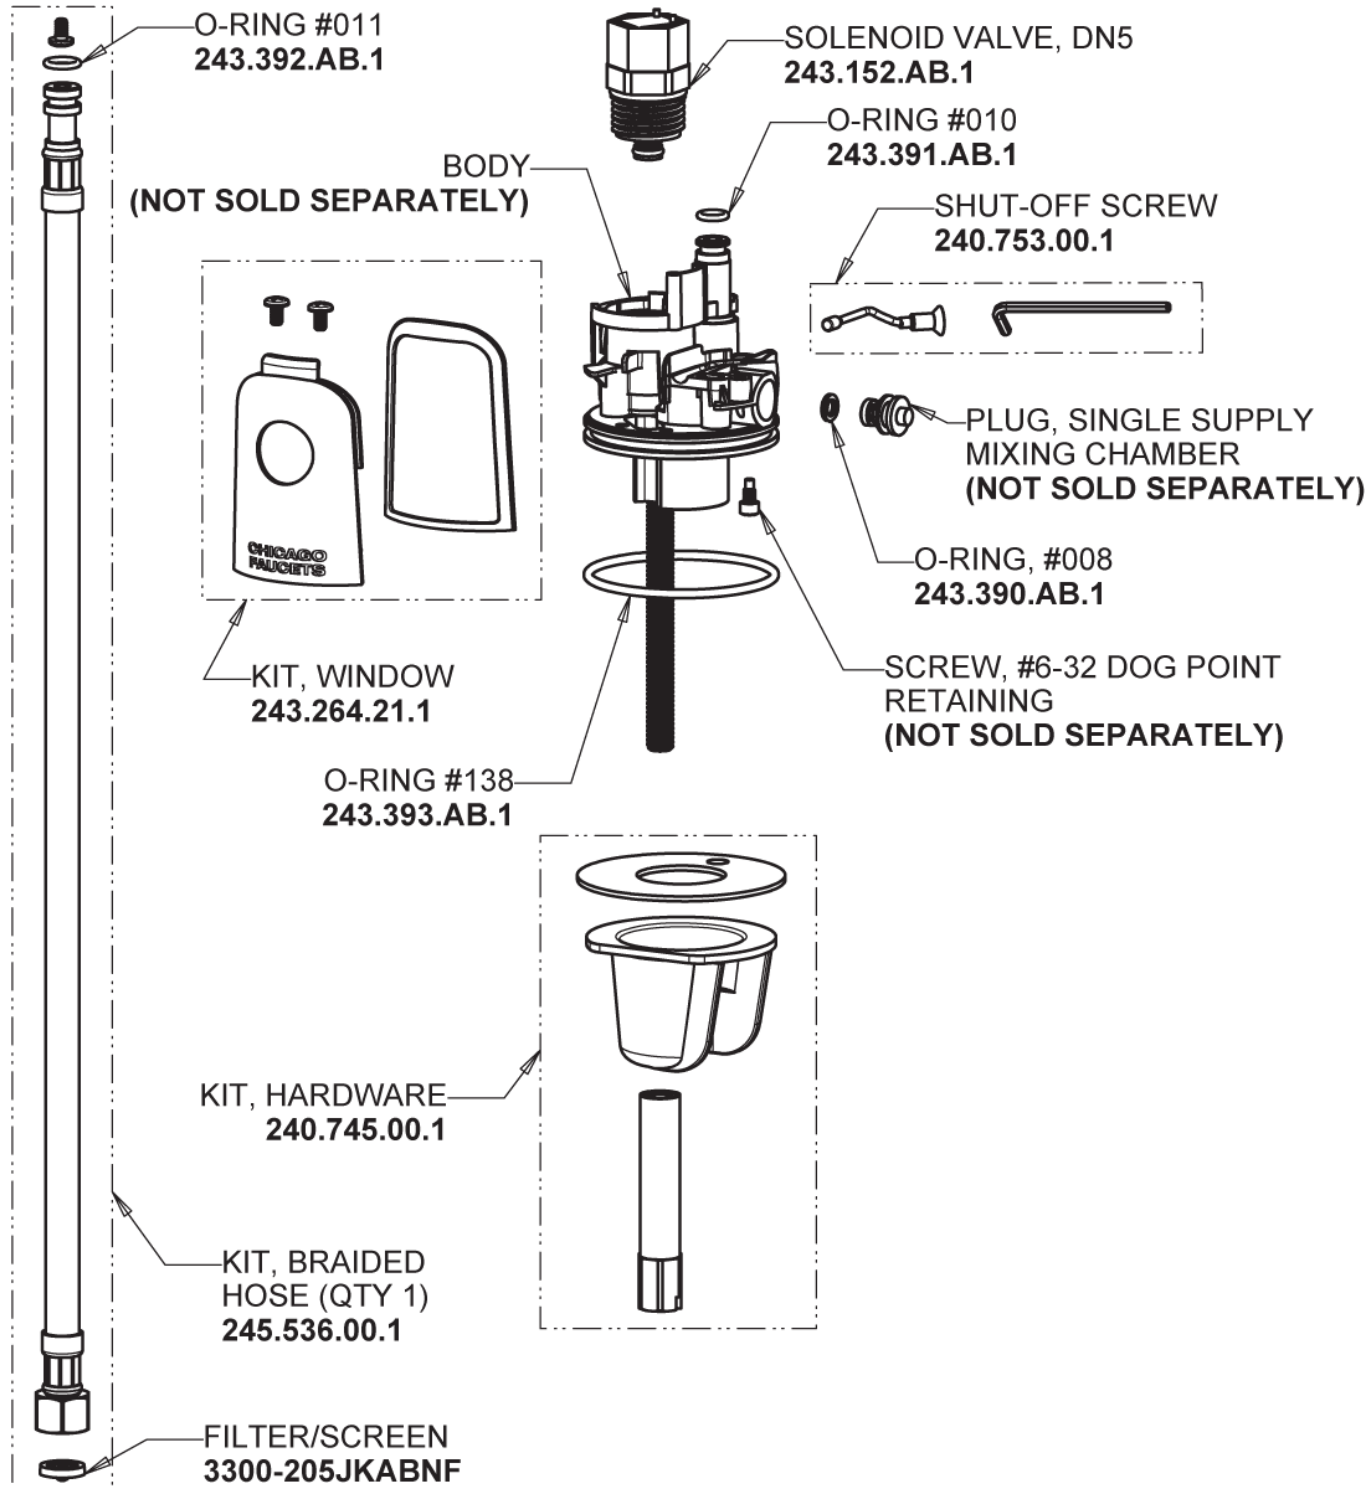

Repair Parts

116.857.AB.1T

Touch-free, programmable faucet with above-deck electronics

CHICAGO FAUCETS®

Geberit Group

HyTronic Base, No Mixer

Base Parts:

For Technical Assistance:

Touch-free, programmable faucet with above-deck electronics

CHICAGO FAUCETS®

Geberit Group

HyTronic Curve Spout
242.753.AB.1

Electronic Module
242.433.00.1T

0.5 GPM (1.9 L/min) Vandal Proof Econo-Flo Non-Aerating
Spray
E2805JKABCP