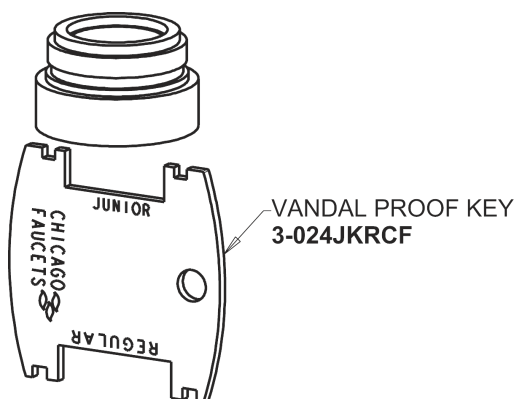

Touch-free, programmable faucet with above-deck electronics

CHICAGO FAUCETS®

Geberit Group

HyTronic Curve Spout
242.753.AB.1

Electronic Module
242.433.00.1T

0.5 GPM (1.9 L/min) Vandal Proof Econo-Flo Non-Aerating
Spray
E2805JKABCP