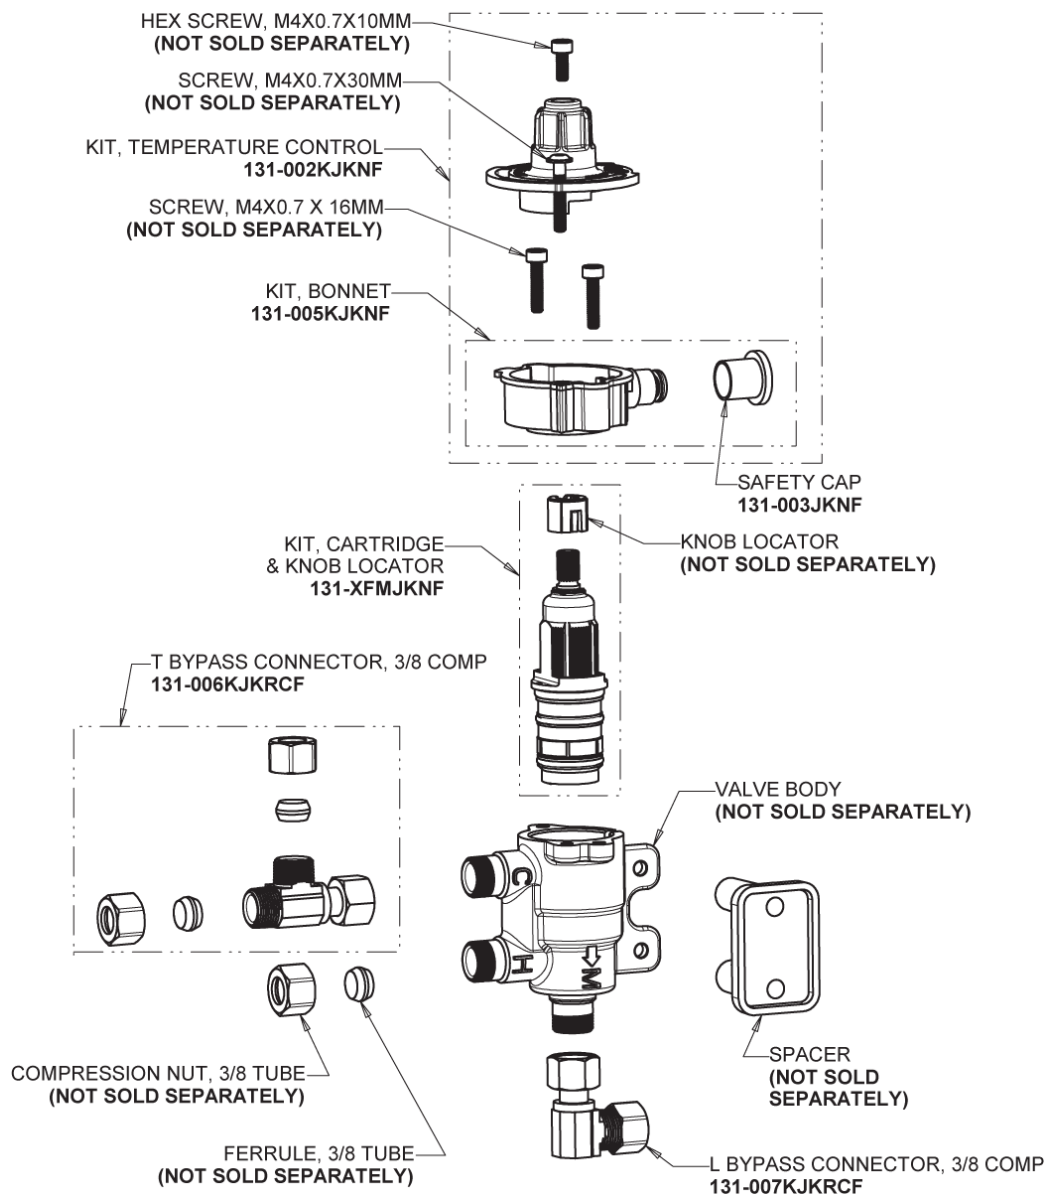

Phone: 847-803-5000

chicagofaucets.com

Repair Parts

116.816.AB.1T

Touch-free, programmable faucet with mixing valve and supply stops, for Patient Care applications

**CHICAGO
FAUCETS**
Geberit Group

Inline Check Valve
243.315.AB.1

Repair Parts

116.816.AB.1T

Touch-free, programmable faucet with mixing valve and supply stops, for Patient Care applications

**CHICAGO
FAUCETS®**
Geberit Group

Thermostatic Mixing Valve
131-LCFMJKABRCF

For Technical Assistance: