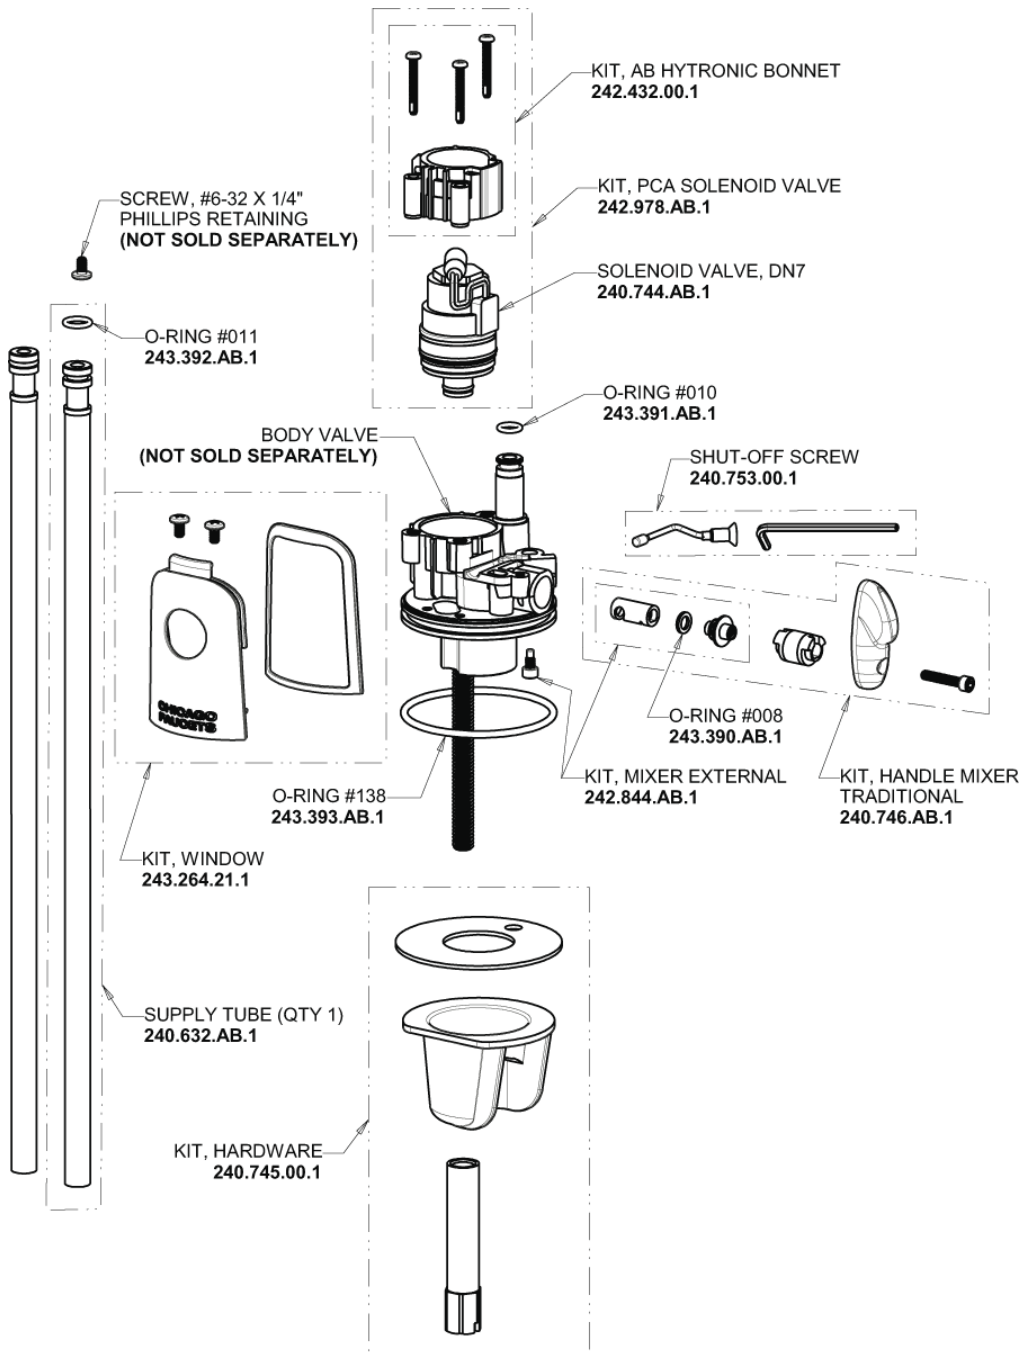

Repair Parts

116.816.AB.1T

Touch-free, programmable faucet with mixing valve and supply stops, for Patient Care applications

CHICAGO FAUCETS®

Geberit Group

Base Parts:

HyTronic Traditional Spout
244.487.00.1

2.2 GPM (8.3 L/min) Vandal Proof
Softflo Aerator
E12VPJKABCP

For Technical Assistance:

Phone: 800-TEC-TRUE (832-8783)

Email: techsupport.us@chicagofaucets.com

2100 South Clearwater Drive

Des Plaines, IL 60018

Phone: 847-803-5000

chicagofaucets.com

Repair Parts

116.816.AB.1T

Touch-free, programmable faucet with mixing valve and supply stops, for Patient Care applications

**CHICAGO
FAUCETS**
Geberit Group

Inline Check Valve
243.315.AB.1

Repair Parts

116.816.AB.1T

Touch-free, programmable faucet with mixing valve and supply stops, for Patient Care applications

**CHICAGO
FAUCETS®**
Geberit Group

Thermostatic Mixing Valve
131-LCFMJKABRCF

For Technical Assistance: