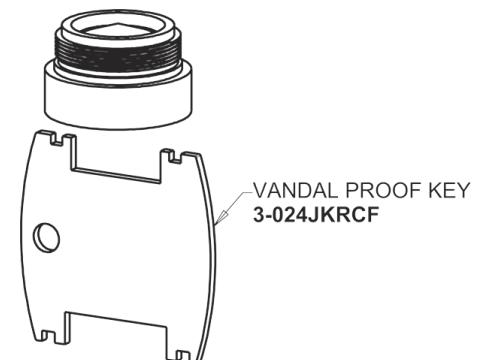

For Technical Assistance:

Phone: 800-TEC-TRUE (832-8783)

Email: techsupport.us@chicagofaucets.com

2100 South Clearwater Drive

Des Plaines, IL 60018

Phone: 847-803-5000

chicagofaucets.com