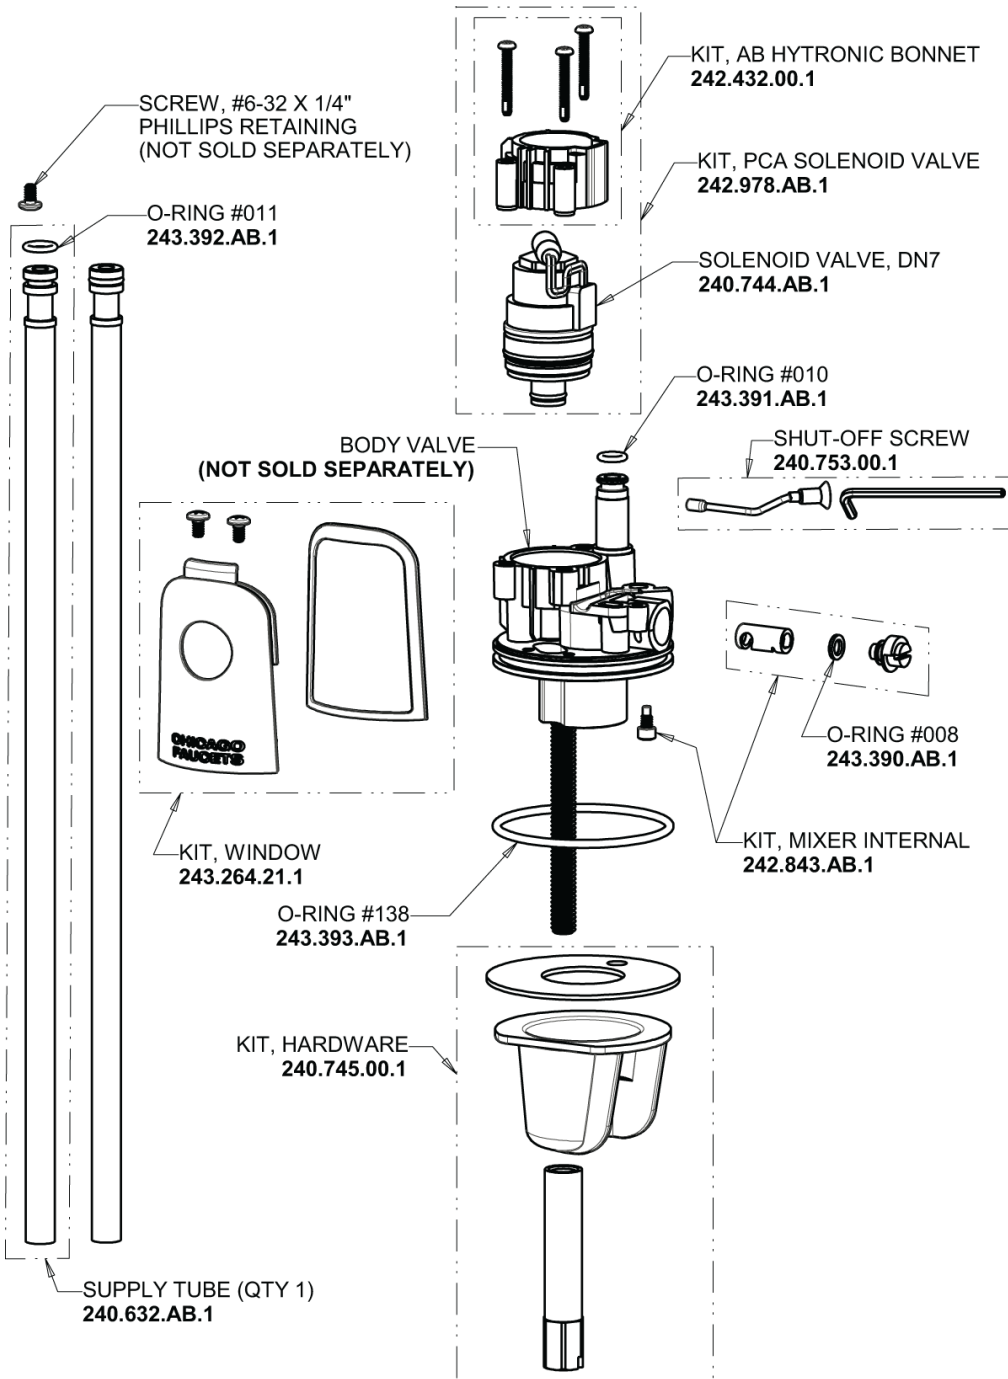

Repair Parts

116.814.AB.1T

Touch-free, programmable faucet with mixing valve and supply stops, for Patient Care applications

CHICAGO FAUCETS®

Geberit Group

Base Parts:

HyTronic Traditional Spout
244.507.00.1

2.2 GPM (8.3 L/min) Vandal Proof
Softflo Aerator
E12VPJKABCP

For Technical Assistance:

Phone: 800-TEC-TRUE (832-8783)

Email: techsupport.us@chicagofaucets.com

2100 South Clearwater Drive

Des Plaines, IL 60018

Phone: 847-803-5000

chicagofaucets.com

Repair Parts

116.814.AB.1T

Touch-free, programmable faucet with mixing valve and supply stops, for Patient Care applications

**CHICAGO
FAUCETS**
Geberit Group

Inline Check Valve
243.315.AB.1

Repair Parts

116.814.AB.1T

Touch-free, programmable faucet with mixing valve and supply stops, for Patient Care applications

**CHICAGO
FAUCETS®**
Geberit Group

Thermostatic Mixing Valve
131-LCFMJKABRCF

For Technical Assistance: