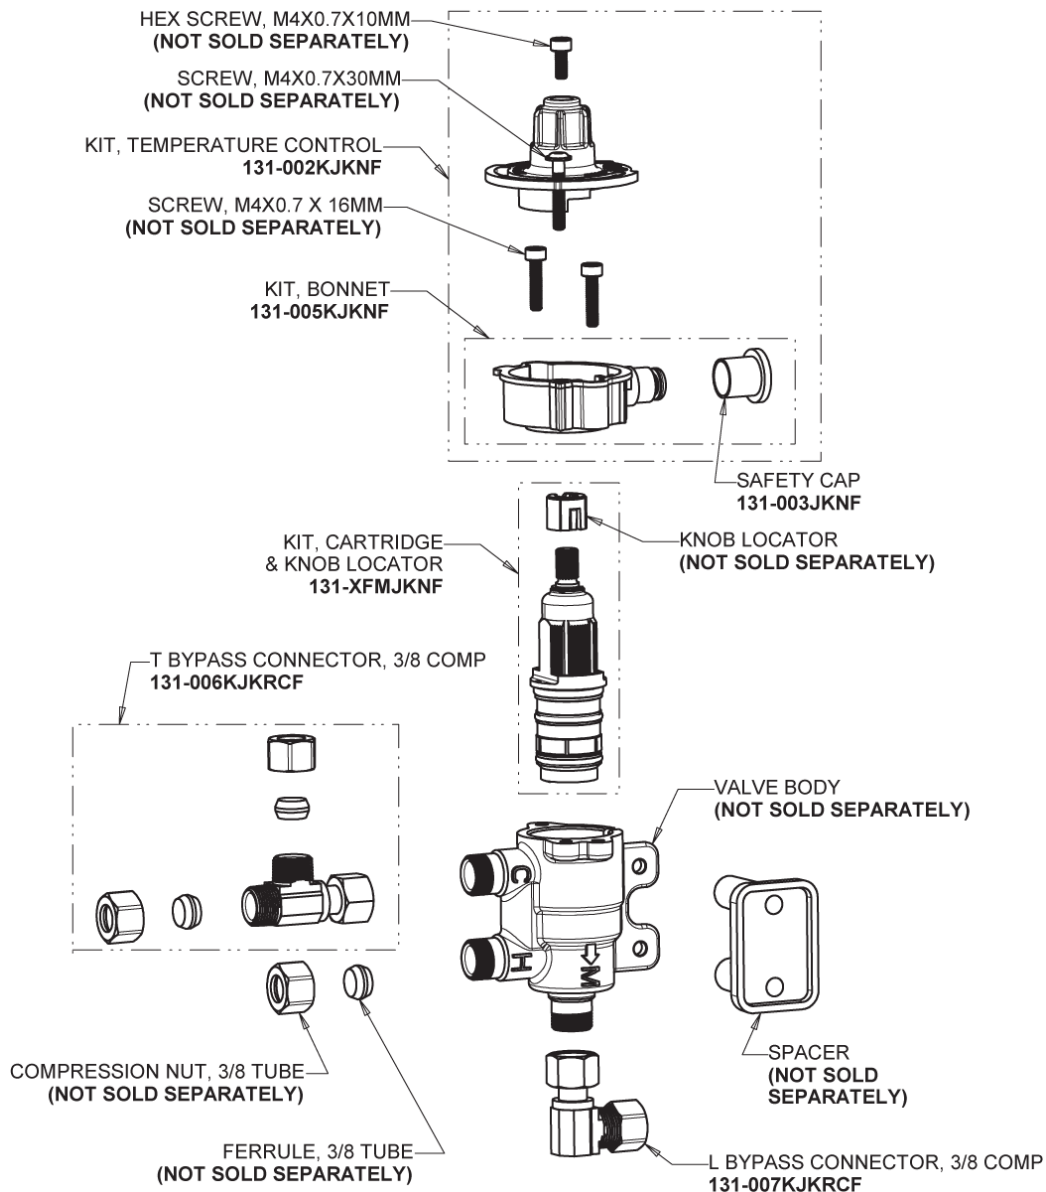

Phone: 847-803-5000

chicagofaucets.com

Repair Parts

116.814.AB.1T

Touch-free, programmable faucet with mixing valve and supply stops, for Patient Care applications

**CHICAGO
FAUCETS**
Geberit Group

Inline Check Valve
243.315.AB.1

Repair Parts

116.814.AB.1T

Touch-free, programmable faucet with mixing valve and supply stops, for Patient Care applications

**CHICAGO
FAUCETS®**
Geberit Group

Thermostatic Mixing Valve
131-LCFMJKABRCF

For Technical Assistance: