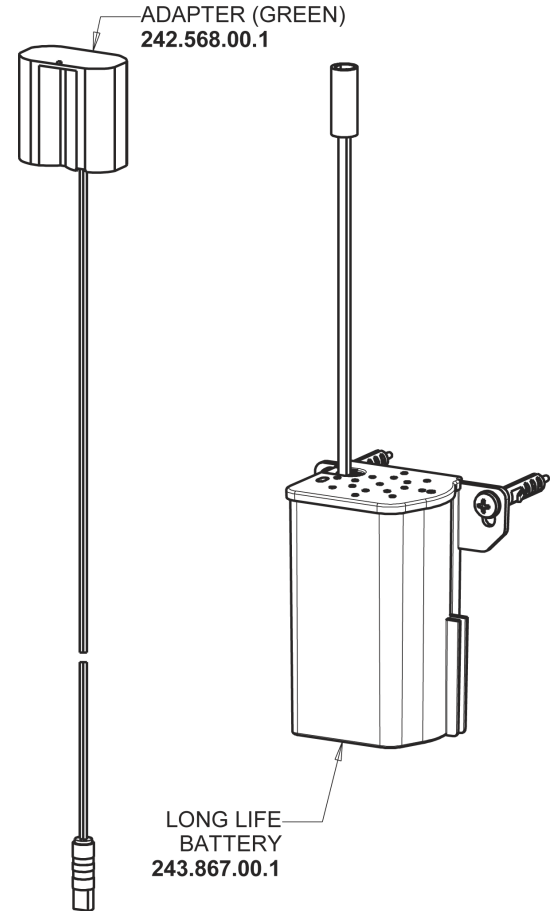

Long Life Battery Kit
243.868.00.1

Electronic Module
242.433.00.1T