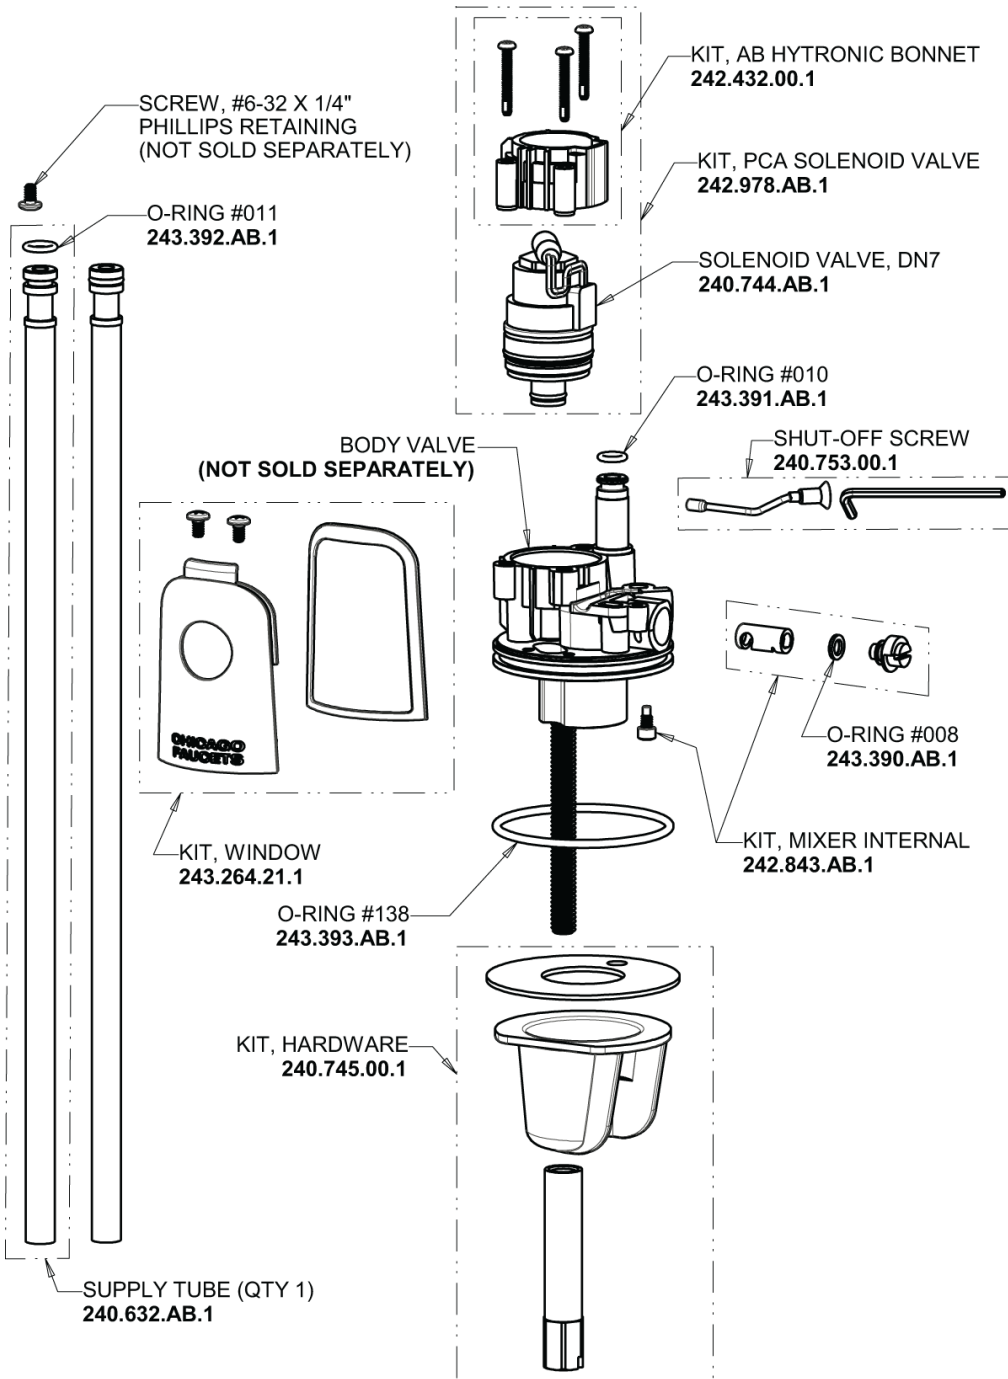

Repair Parts

116.811.AB.1T

Touch-free, programmable faucet with mixing valve and supply stops, for Patient Care applications

CHICAGO FAUCETS®

Geberit Group

Base Parts:

HyTronic Traditional Spout
244.507.00.1

2.2 GPM (8.3 L/min) Vandal Proof
Softflo Aerator
E12VPJKABCP

For Technical Assistance:

Phone: 800-TEC-TRUE (832-8783)

Email: techsupport.us@chicagofaucets.com

2100 South Clearwater Drive

Des Plaines, IL 60018

Phone: 847-803-5000

chicagofaucets.com

Repair Parts

116.811.AB.1T

Touch-free, programmable faucet with mixing valve and supply stops, for Patient Care applications

CHICAGO FAUCETS®

Geberit Group

Inline Check Valve
243.315.AB.1