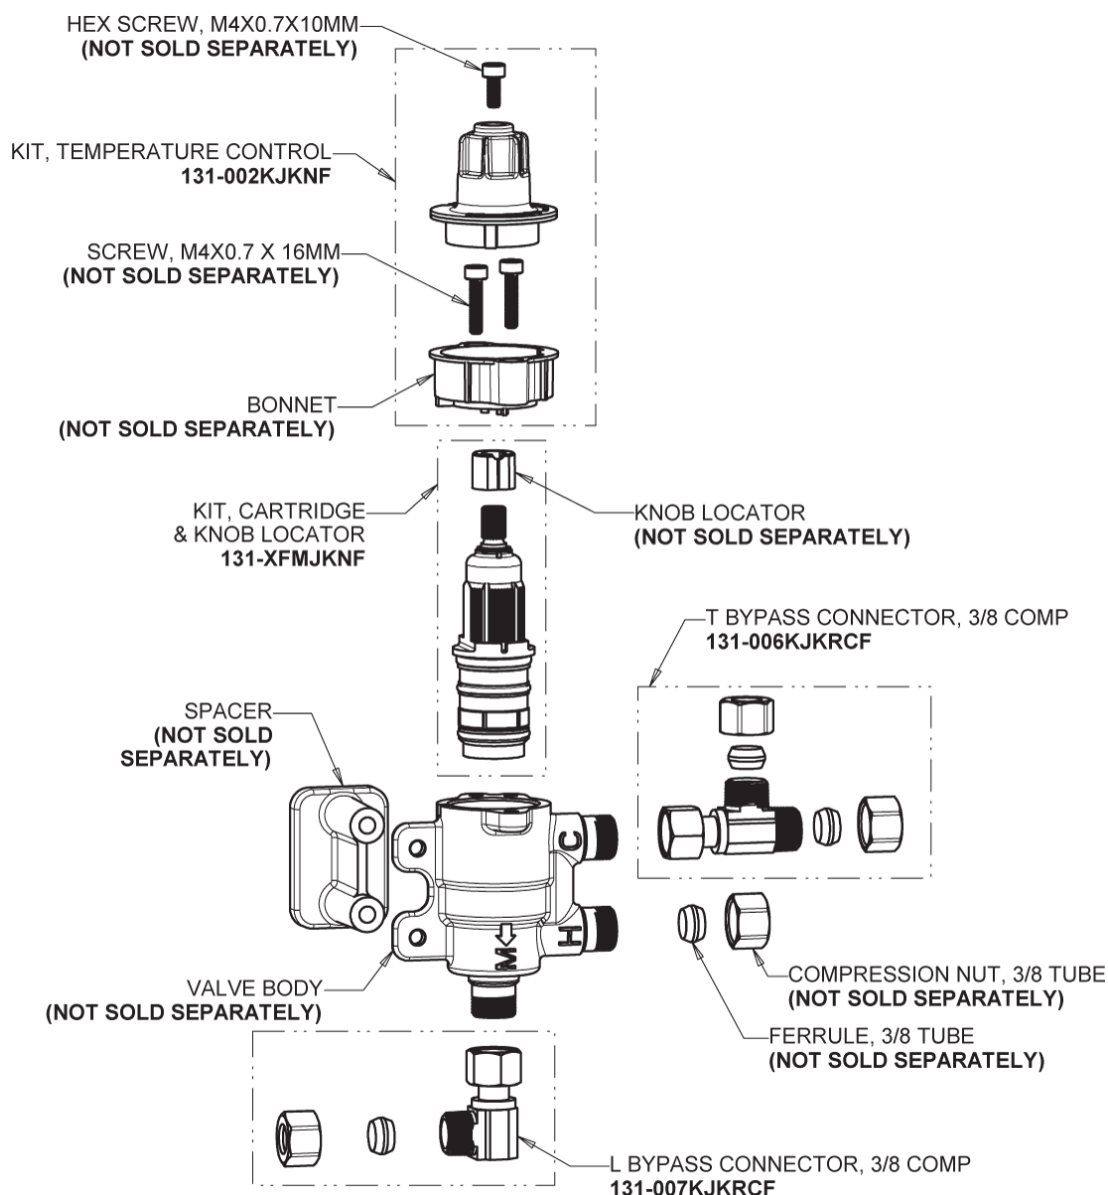

Repair Parts

116.811.AB.1T

Touch-free, programmable faucet with mixing valve and supply stops, for Patient Care applications

CHICAGO FAUCETS®

Geberit Group

Base Parts:

HyTronic Traditional Spout
244.507.00.1

Phone: 847-803-5000

chicagofaucets.com

Repair Parts

116.811.AB.1T

Touch-free, programmable faucet with mixing valve and supply stops, for Patient Care applications

CHICAGO FAUCETS®

Geberit Group

Inline Check Valve
243.315.AB.1

Phone: 847-803-5000

chicagofaucets.com

Repair Parts

116.811.AB.1T

Touch-free, programmable faucet with mixing valve and supply stops, for Patient Care applications

CHICAGO FAUCETS®

Geberit Group

Thermostatic Mixing Valve
131-LCJKABRCF