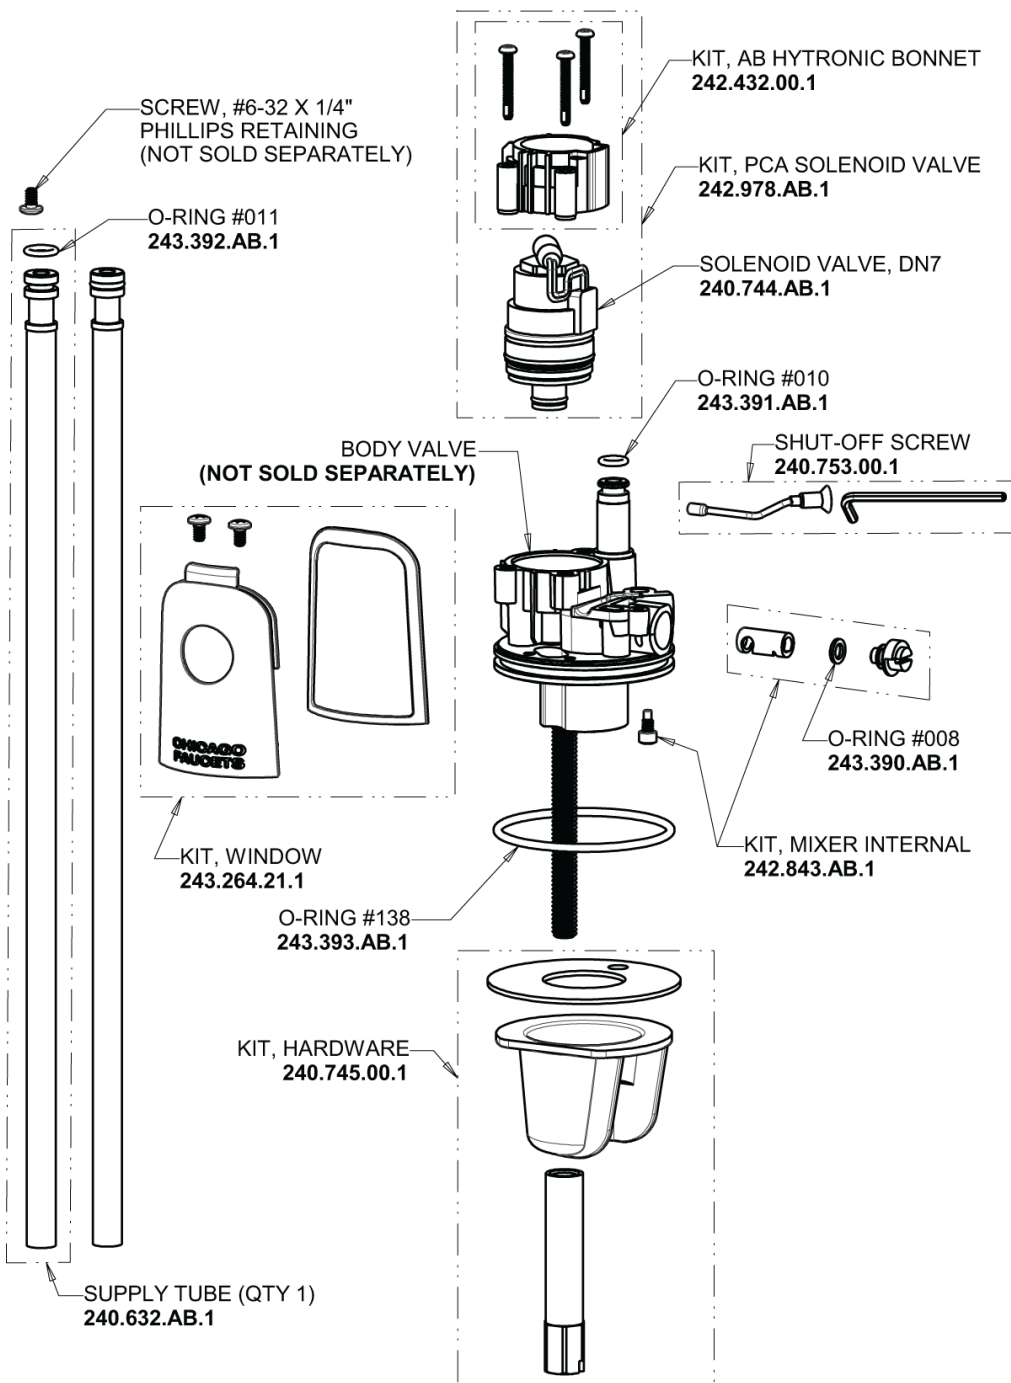

Repair Parts

116.810.AB.1T

Touch-free, programmable faucet with mixing valve and supply stops, for Patient Care applications

CHICAGO FAUCETS®

Geberit Group

Base Parts:

HyTronic Traditional Spout
244.507.00.1

2.2 GPM (8.3 L/min) Vandal Proof
Softflo Aerator
E12VPJKABCP

For Technical Assistance:

Phone: 800-TEC-TRUE (832-8783)

Email: techsupport.us@chicagofaucets.com

2100 South Clearwater Drive

Des Plaines, IL 60018

Phone: 847-803-5000

chicagofaucets.com

Repair Parts

116.810.AB.1T

Touch-free, programmable faucet with mixing valve and supply stops, for Patient Care applications

**CHICAGO
FAUCETS**
Geberit Group

Inline Check Valve
243.315.AB.1

Repair Parts

116.810.AB.1T

Touch-free, programmable faucet with mixing valve and supply stops, for Patient Care applications

CHICAGO FAUCETS®

Geberit Group

Thermostatic Mixing Valve
131-LCJKABRCF

For Technical Assistance: