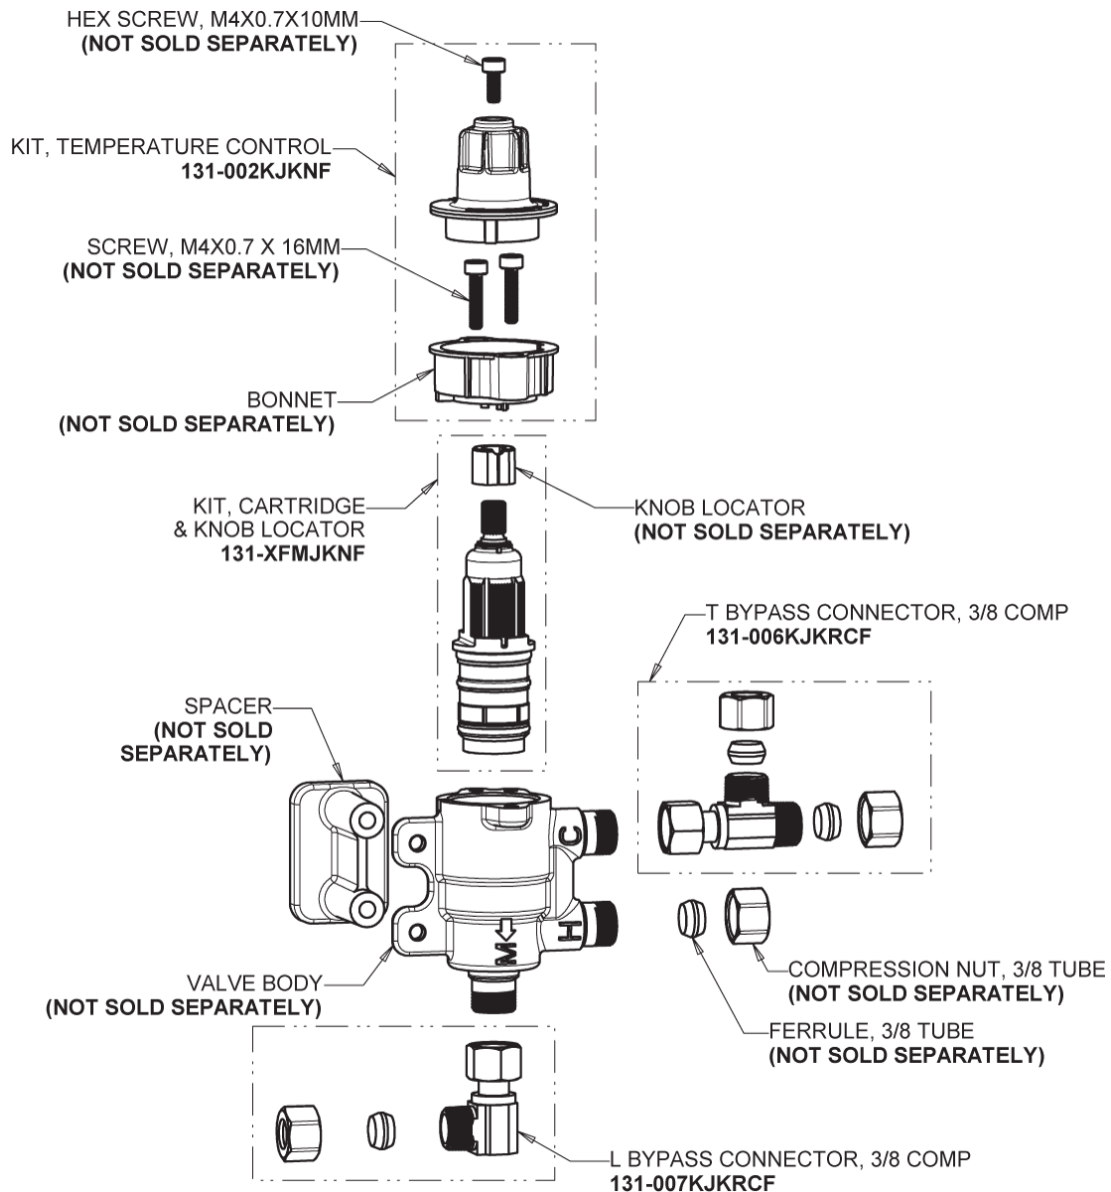

Repair Parts

116.810.AB.1T

Touch-free, programmable faucet with mixing valve and supply stops, for Patient Care applications

CHICAGO FAUCETS®

Geberit Group

Base Parts:

HyTronic Traditional Spout
244.507.00.1

Phone: 847-803-5000

chicagofaucets.com

Repair Parts

116.810.AB.1T

Touch-free, programmable faucet with mixing valve and supply stops, for Patient Care applications

**CHICAGO
FAUCETS**
Geberit Group

Inline Check Valve
243.315.AB.1

Repair Parts

116.810.AB.1T

Touch-free, programmable faucet with mixing valve and supply stops, for Patient Care applications

CHICAGO FAUCETS®

Geberit Group

Thermostatic Mixing Valve
131-LCJKABRCF

For Technical Assistance: