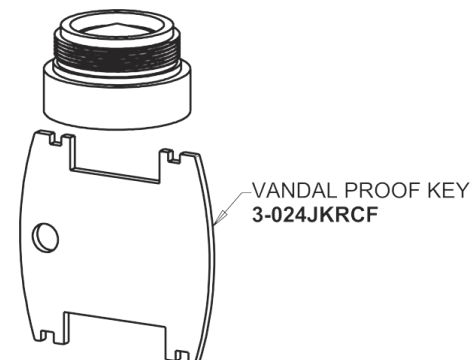

For Technical Assistance:

Phone: 800-TEC-TRUE (832-8783)

Email: techsupport.us@chicagofaucets.com

2100 South Clearwater Drive

Des Plaines, IL 60018

Phone: 847-803-5000

chicagofaucets.com