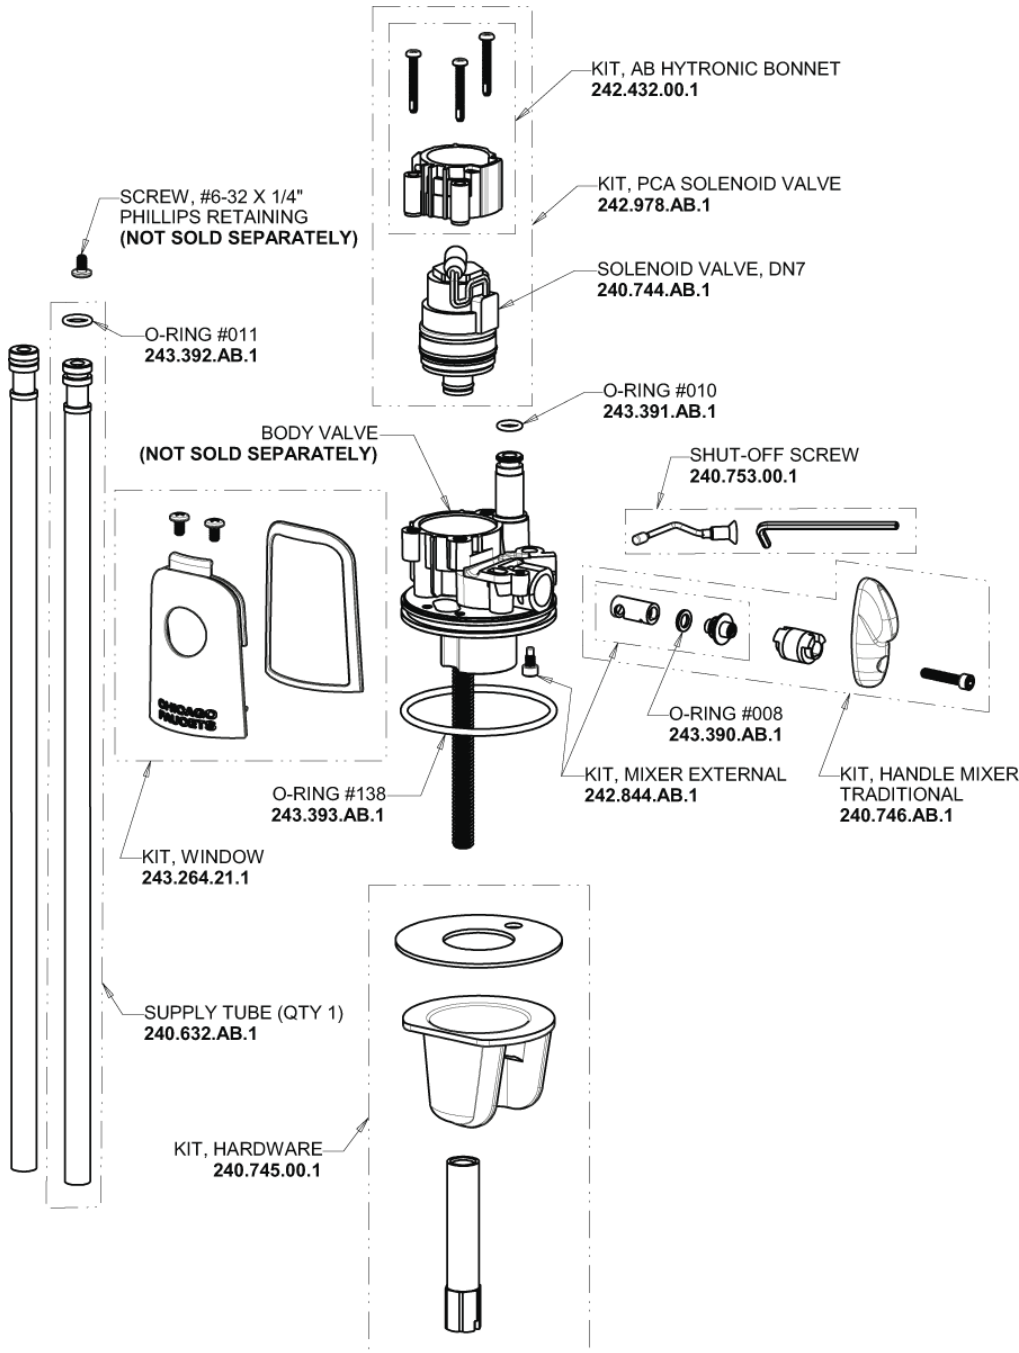

Repair Parts

116.799.AB.1T

Touch-free, programmable faucet with mixing valve and supply stops, for Patient Care applications

CHICAGO FAUCETS®

Geberit Group

Base Parts:

HyTronic Traditional Spout
244.487.00.1

2.2 GPM (8.3 L/min) Vandal Proof
Softflo Aerator
E12VPJKABCP

For Technical Assistance:

Phone: 800-TEC-TRUE (832-8783)

Email: techsupport.us@chicagofaucets.com

2100 South Clearwater Drive

Des Plaines, IL 60018

Phone: 847-803-5000

chicagofaucets.com

Repair Parts

116.799.AB.1T

Touch-free, programmable faucet with mixing valve and supply stops, for Patient Care applications

CHICAGO FAUCETS®

Geberit Group

Inline Check Valve
243.315.AB.1