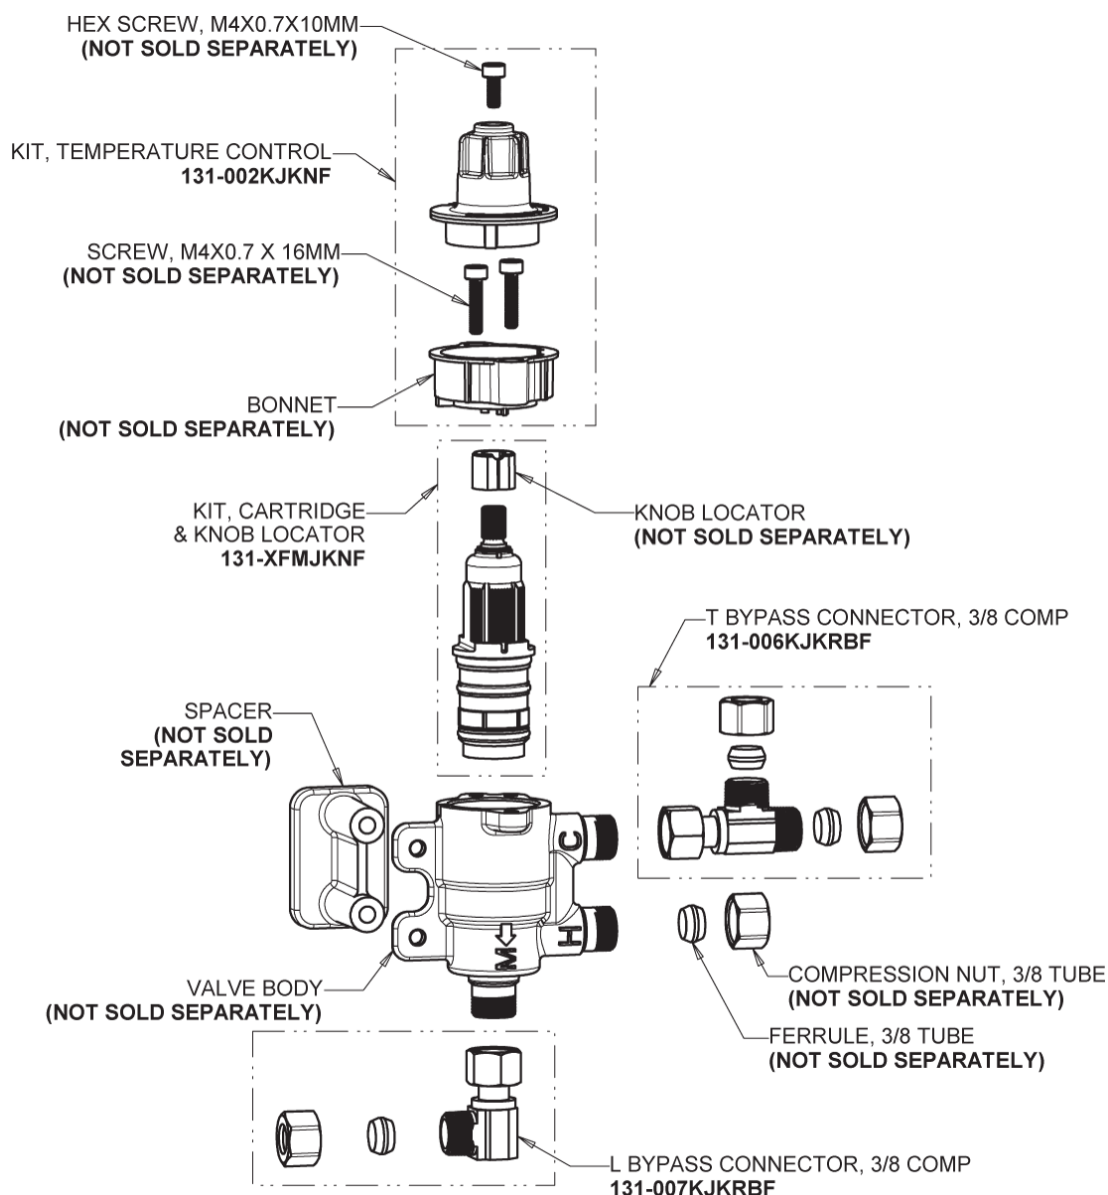

Repair Parts

116.799.AB.1T

Touch-free, programmable faucet with mixing valve and supply stops, for Patient Care applications

CHICAGO FAUCETS®

Geberit Group

Base Parts:

HyTronic Traditional Spout
244.487.00.1

Phone: 847-803-5000

chicagofaucets.com

Repair Parts

116.799.AB.1T

Touch-free, programmable faucet with mixing valve and supply stops, for Patient Care applications

CHICAGO FAUCETS®

Geberit Group

Inline Check Valve
243.315.AB.1

Phone: 847-803-5000

chicagofaucets.com

Repair Parts

116.799.AB.1T

Touch-free, programmable faucet with mixing valve and supply stops, for Patient Care applications

**CHICAGO
FAUCETS**
Geberit Group

Thermostatic Mixing Valve
131-LCJKABNF