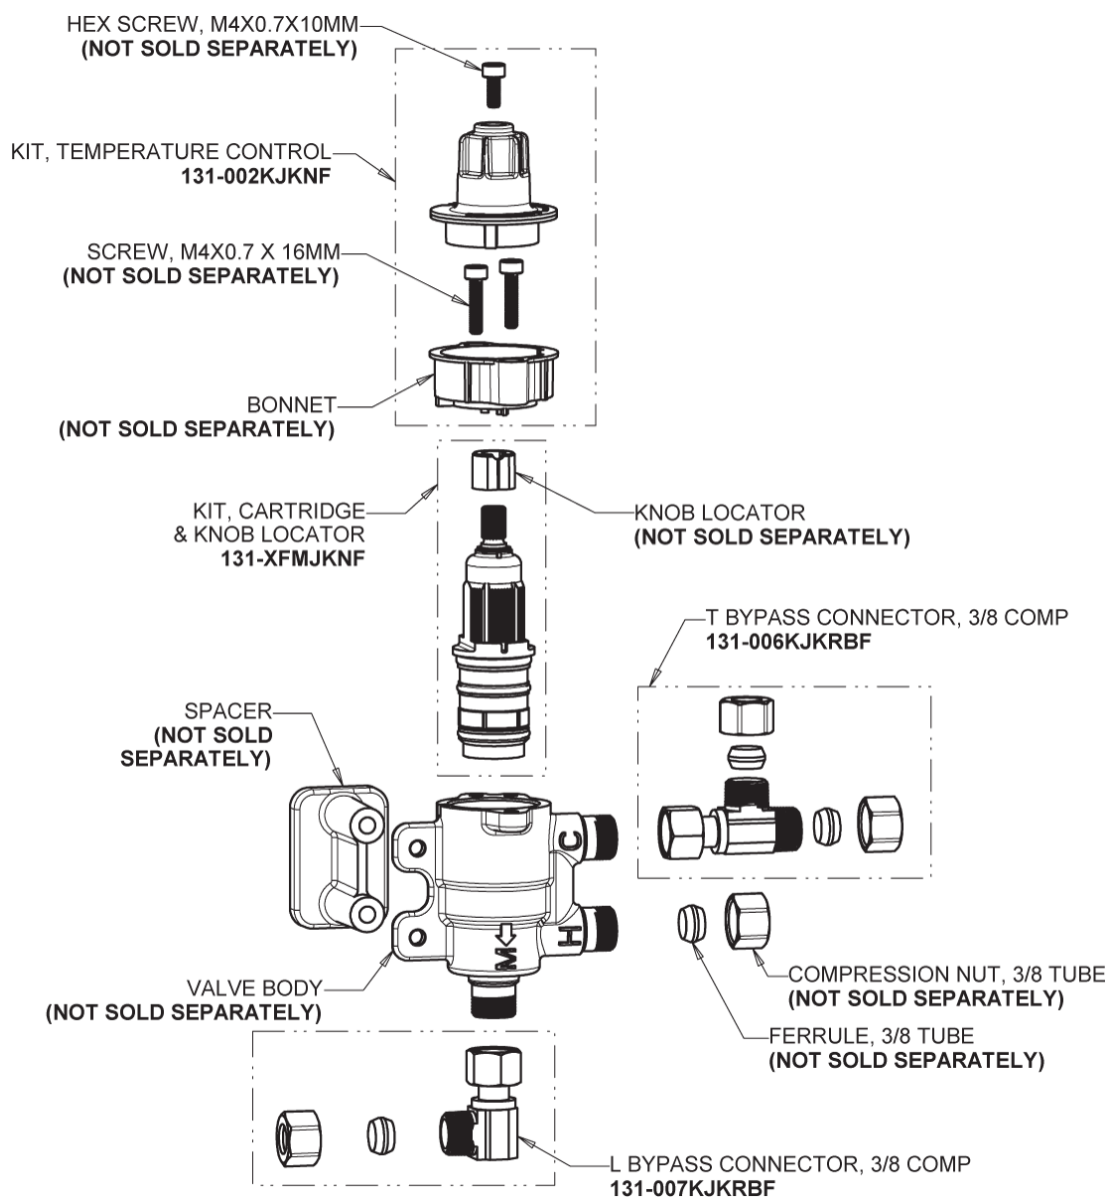

Repair Parts

116.797.AB.1T

Touch-free, programmable faucet with mixing valve and supply stops, for Patient Care applications

CHICAGO FAUCETS®

Geberit Group

Base Parts:

HyTronic Traditional Spout
244.507.00.1

Phone: 847-803-5000

chicagofaucets.com

Repair Parts

116.797.AB.1T

Touch-free, programmable faucet with mixing valve and supply stops, for Patient Care applications

CHICAGO FAUCETS®

Geberit Group

Inline Check Valve
243.315.AB.1

Phone: 847-803-5000

chicagofaucets.com

Repair Parts

116.797.AB.1T

Touch-free, programmable faucet with mixing valve and supply stops, for Patient Care applications

CHICAGO FAUCETS®

Geberit Group

Thermostatic Mixing Valve
131-LCJKABNF