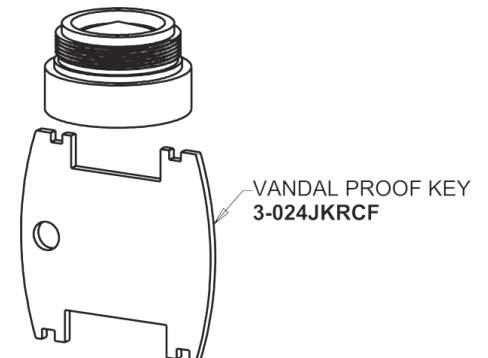

For Technical Assistance:

Phone: 800-TEC-TRUE (832-8783)

Email: techsupport.us@chicagofaucets.com

2100 South Clearwater Drive

Des Plaines, IL 60018

Phone: 847-803-5000

chicagofaucets.com