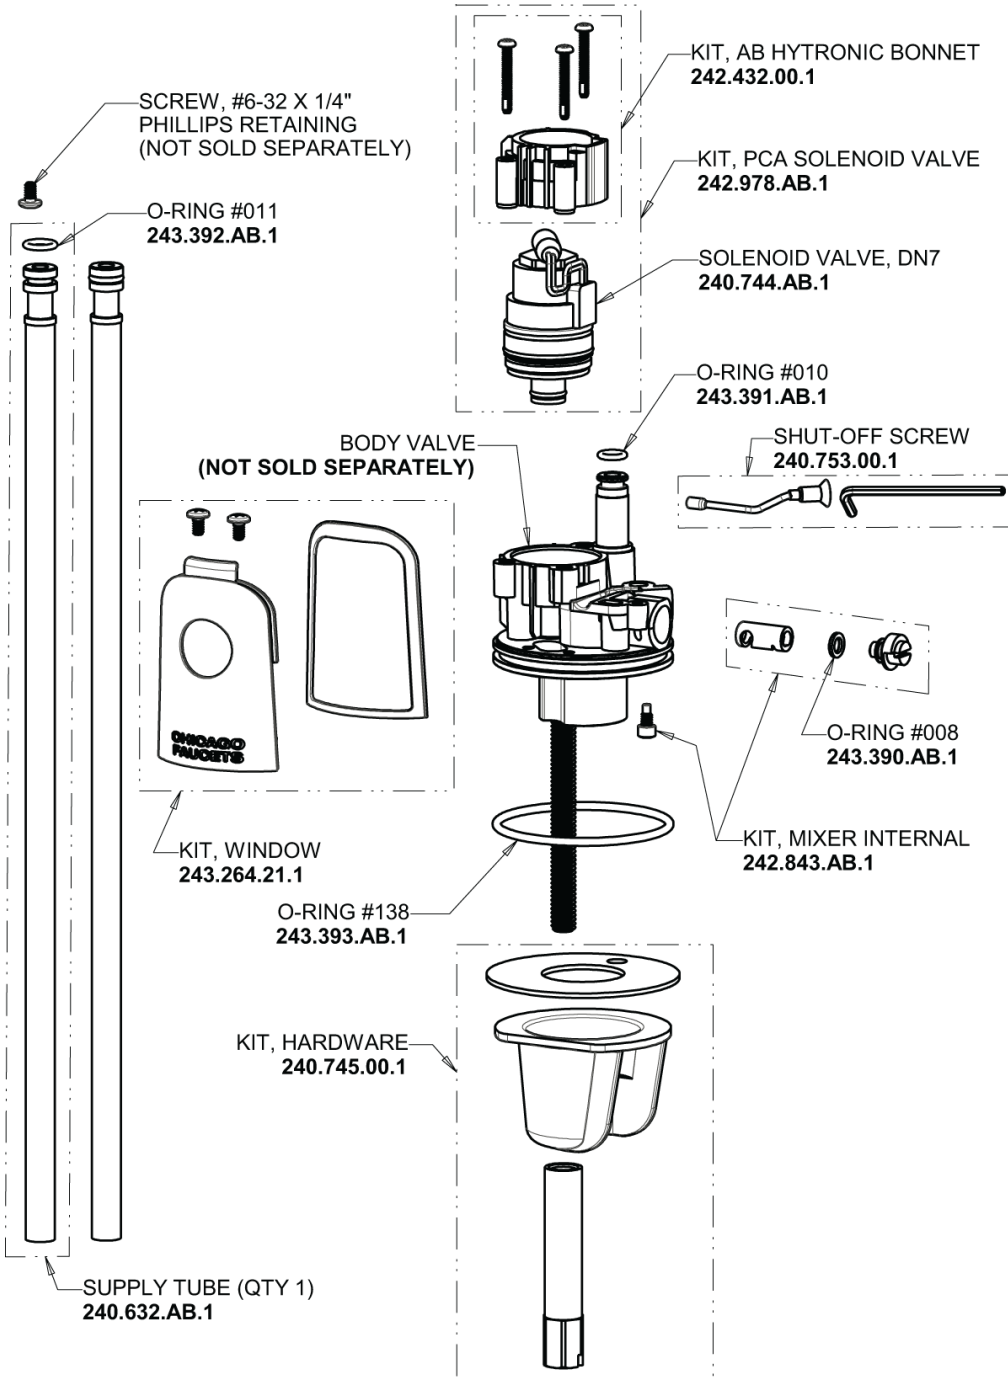

Repair Parts

116.797.AB.1T

Touch-free, programmable faucet with mixing valve and supply stops, for Patient Care applications

CHICAGO FAUCETS®

Geberit Group

Base Parts:

HyTronic Traditional Spout
244.507.00.1

2.2 GPM (8.3 L/min) Vandal Proof
Softflo Aerator
E12VPJKABCP

For Technical Assistance:

Phone: 800-TEC-TRUE (832-8783)

Email: techsupport.us@chicagofaucets.com

2100 South Clearwater Drive

Des Plaines, IL 60018

Phone: 847-803-5000

chicagofaucets.com

Repair Parts

116.797.AB.1T

Touch-free, programmable faucet with mixing valve and supply stops, for Patient Care applications

CHICAGO FAUCETS®

Geberit Group

Inline Check Valve
243.315.AB.1