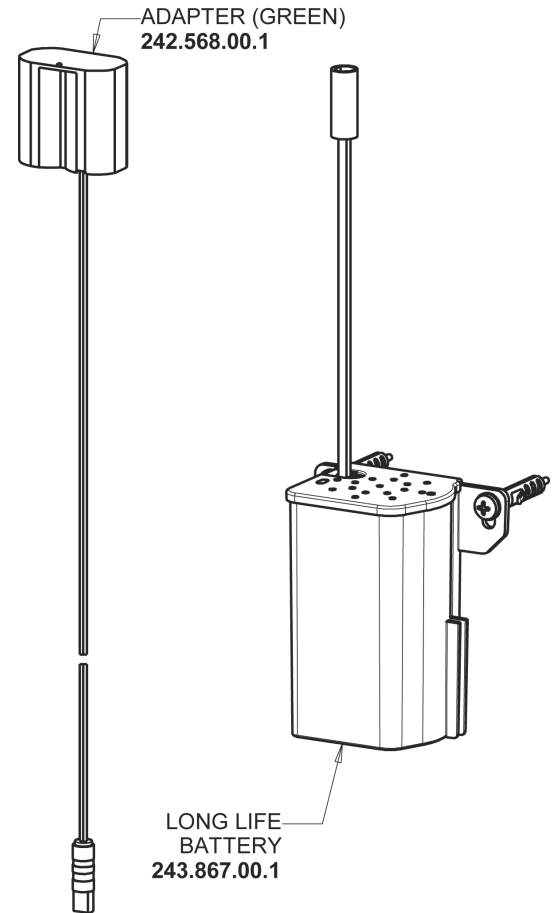

Long Life Battery Kit
243.868.00.1

Electronic Module
242.433.00.1T