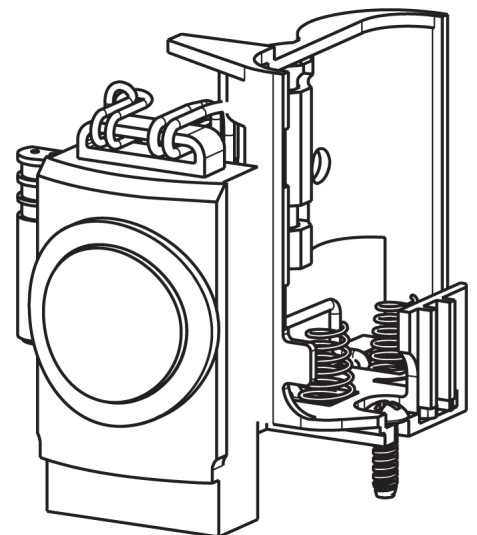

For Technical Assistance:

Phone: 800-TEC-TRUE (832-8783)

Email: techsupport.us@chicagofaucets.com

2100 South Clearwater Drive

Des Plaines, IL 60018

Phone: 847-803-5000

chicagofaucets.com