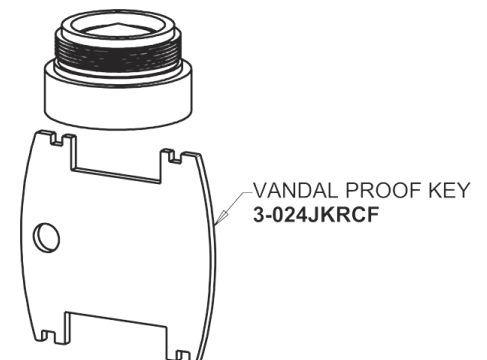

Repair Parts

116.785.AB.1T

Touch-free, programmable faucet with mixing valve, for Patient Care applications

CHICAGO FAUCETS®

Geberit Group

Base Parts:

HyTronic Traditional Spout
244.507.00.1

2.2 GPM (8.3 L/min) Vandal Proof
Softflo Aerator
E12VPJKABCP