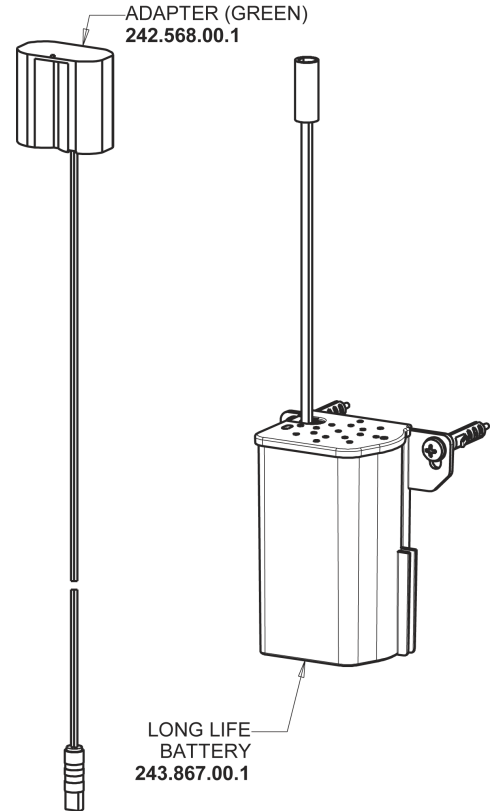

Repair Parts

116.785.AB.1T

Touch-free, programmable faucet with mixing valve, for Patient Care applications

CHICAGO FAUCETS®

Geberit Group

Base Parts:

HyTronic Traditional Spout
244.507.00.1

2.2 GPM (8.3 L/min) Vandal Proof
Softflo Aerator
E12VPJKABCP

116.785.AB.1T

Touch-free, programmable faucet with mixing valve, for Patient Care applications

CHICAGO FAUCETS®

Geberit Group

Thermostatic Mixing Valve 131-LCFMJKABNF

Inline Check Valve 243.315.AB.1

Long Life Battery Kit 243.868.00.1