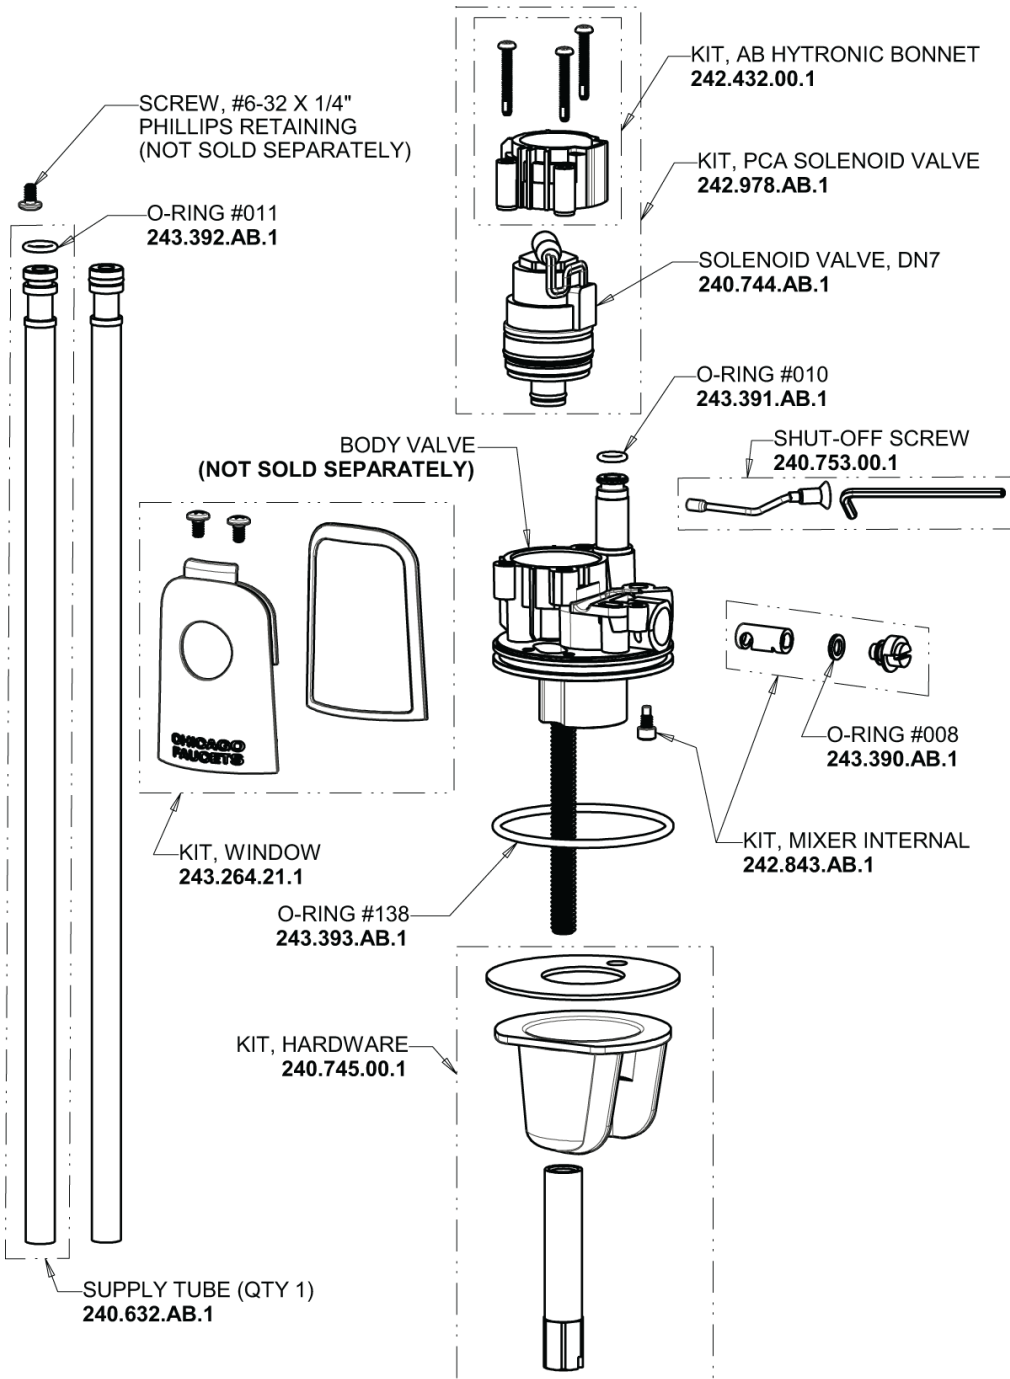

Repair Parts

116.785.AB.1T

Touch-free, programmable faucet with mixing valve, for Patient Care applications

CHICAGO FAUCETS®

Geberit Group

Base Parts:

HyTronic Traditional Spout
244.507.00.1

2.2 GPM (8.3 L/min) Vandal Proof
Softflo Aerator
E12VPJKABCP

116.785.AB.1T

Touch-free, programmable faucet with mixing valve, for Patient Care applications

CHICAGO FAUCETS®

Geberit Group

Thermostatic Mixing Valve 131-LCFMJKABNF

Inline Check Valve 243.315.AB.1

Long Life Battery Kit 243.868.00.1