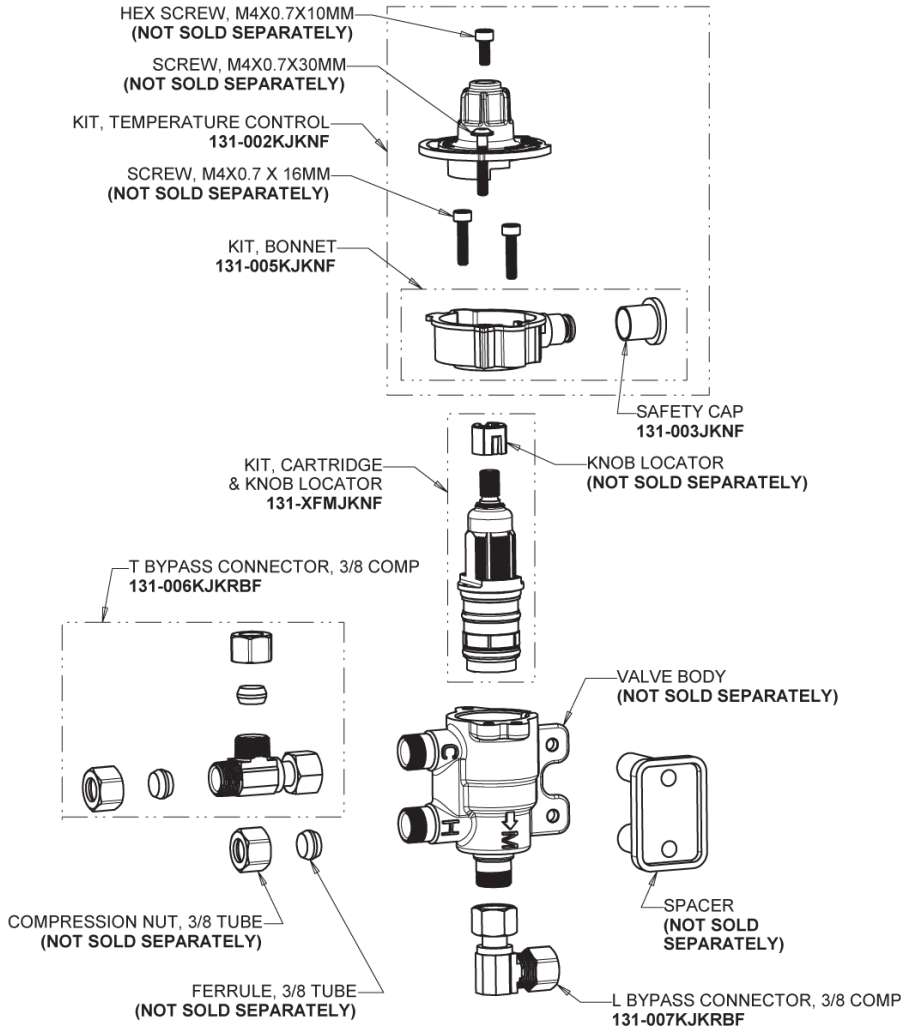

Repair Parts

116.785.AB.1T

Touch-free, programmable faucet with mixing valve, for Patient Care applications

CHICAGO FAUCETS®

Geberit Group

Base Parts:

HyTronic Traditional Spout
244.507.00.1

2.2 GPM (8.3 L/min) Vandal Proof
Softflo Aerator
E12VPJKABCP

116.785.AB.1T

Touch-free, programmable faucet with mixing valve, for Patient Care applications

CHICAGO FAUCETS®

Geberit Group

Thermostatic Mixing Valve 131-LCFMJKABNF

Inline Check Valve 243.315.AB.1

Long Life Battery Kit 243.868.00.1