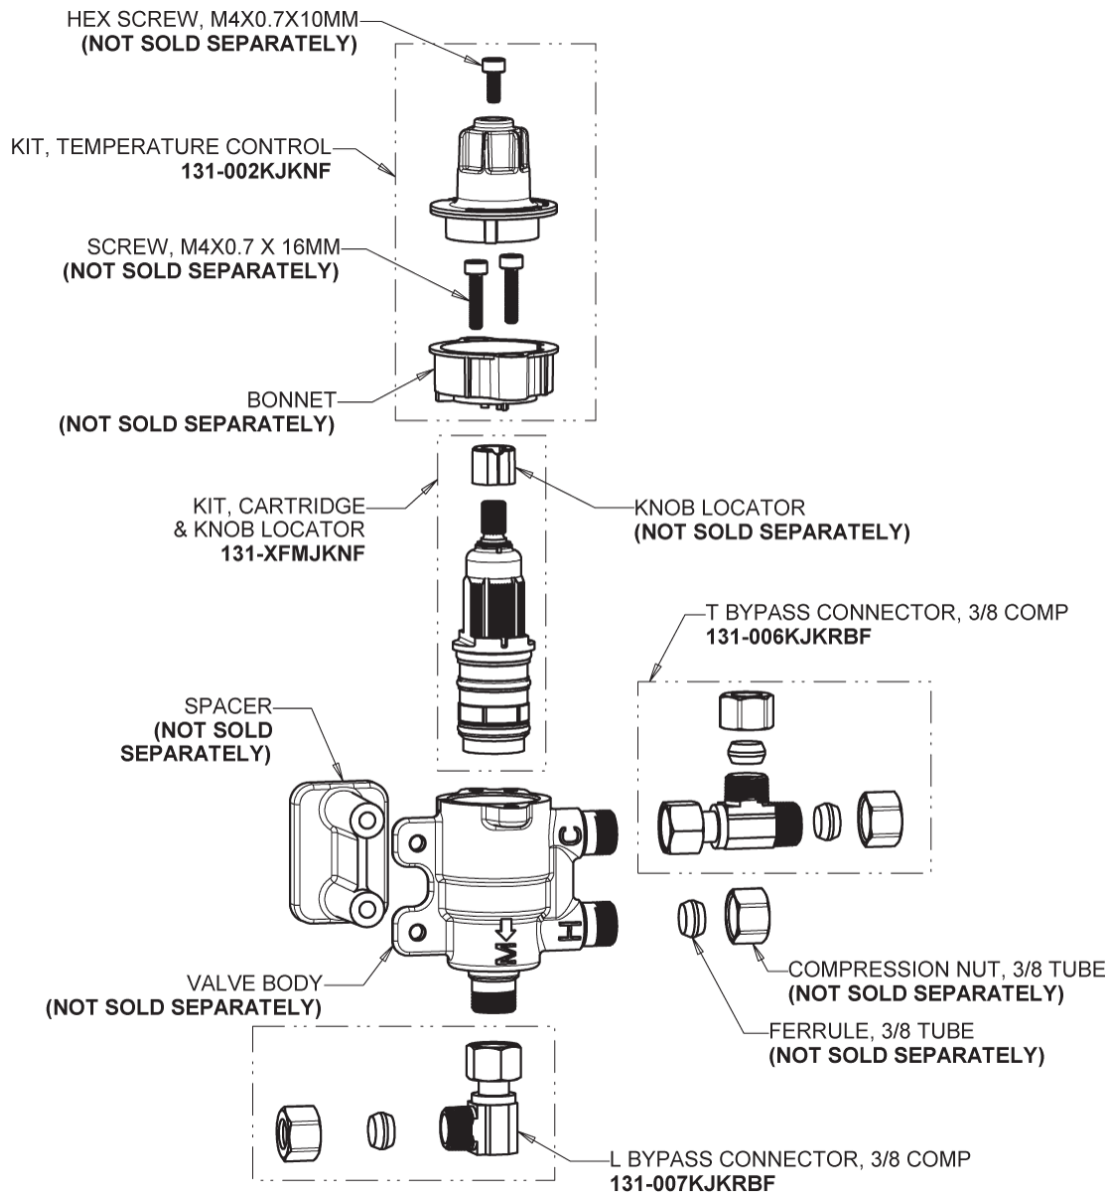

116.783.AB.1T

Touch-free, programmable faucet with mixing valve, for Patient Care applications

CHICAGO FAUCETS®

Geberit Group

Long Life Battery Kit
243.868.00.1

Electronic Module
242.433.00.1T

Inline Check Valve
243.315.AB.1

116.783.AB.1T

Touch-free, programmable faucet with mixing valve, for Patient Care applications

CHICAGO FAUCETS®

Geberit Group

Thermostatic Mixing Valve
131-LCJKABNF

For Technical Assistance:

Phone: 800-TEC-TRUE (832-8783)