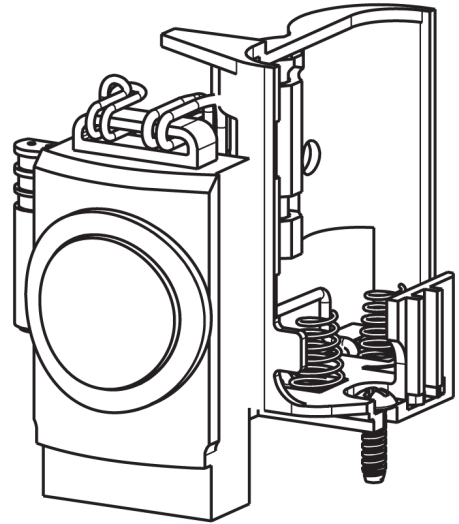

116.783.AB.1T

Touch-free, programmable faucet with mixing valve, for Patient Care applications

CHICAGO FAUCETS®

Geberit Group

Long Life Battery Kit
243.868.00.1

Electronic Module
242.433.00.1T

Inline Check Valve
243.315.AB.1