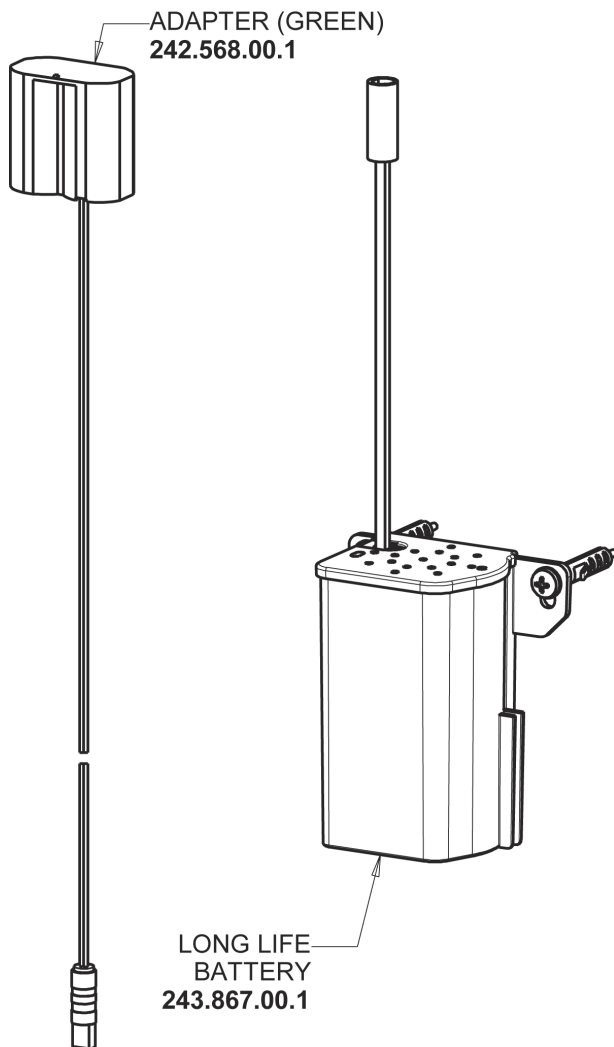

Repair Parts

116.783.AB.1T

Touch-free, programmable faucet with mixing valve, for Patient Care applications

CHICAGO FAUCETS®

Geberit Group

Base Parts:

HyTronic Traditional Spout
244.487.00.1

2.2 GPM (8.3 L/min) Vandal Proof
Softflo Aerator
E12VPJKABCP

116.783.AB.1T

Touch-free, programmable faucet with mixing valve, for Patient Care applications

CHICAGO FAUCETS®

Geberit Group

Long Life Battery Kit
243.868.00.1

Electronic Module
242.433.00.1T

Inline Check Valve
243.315.AB.1