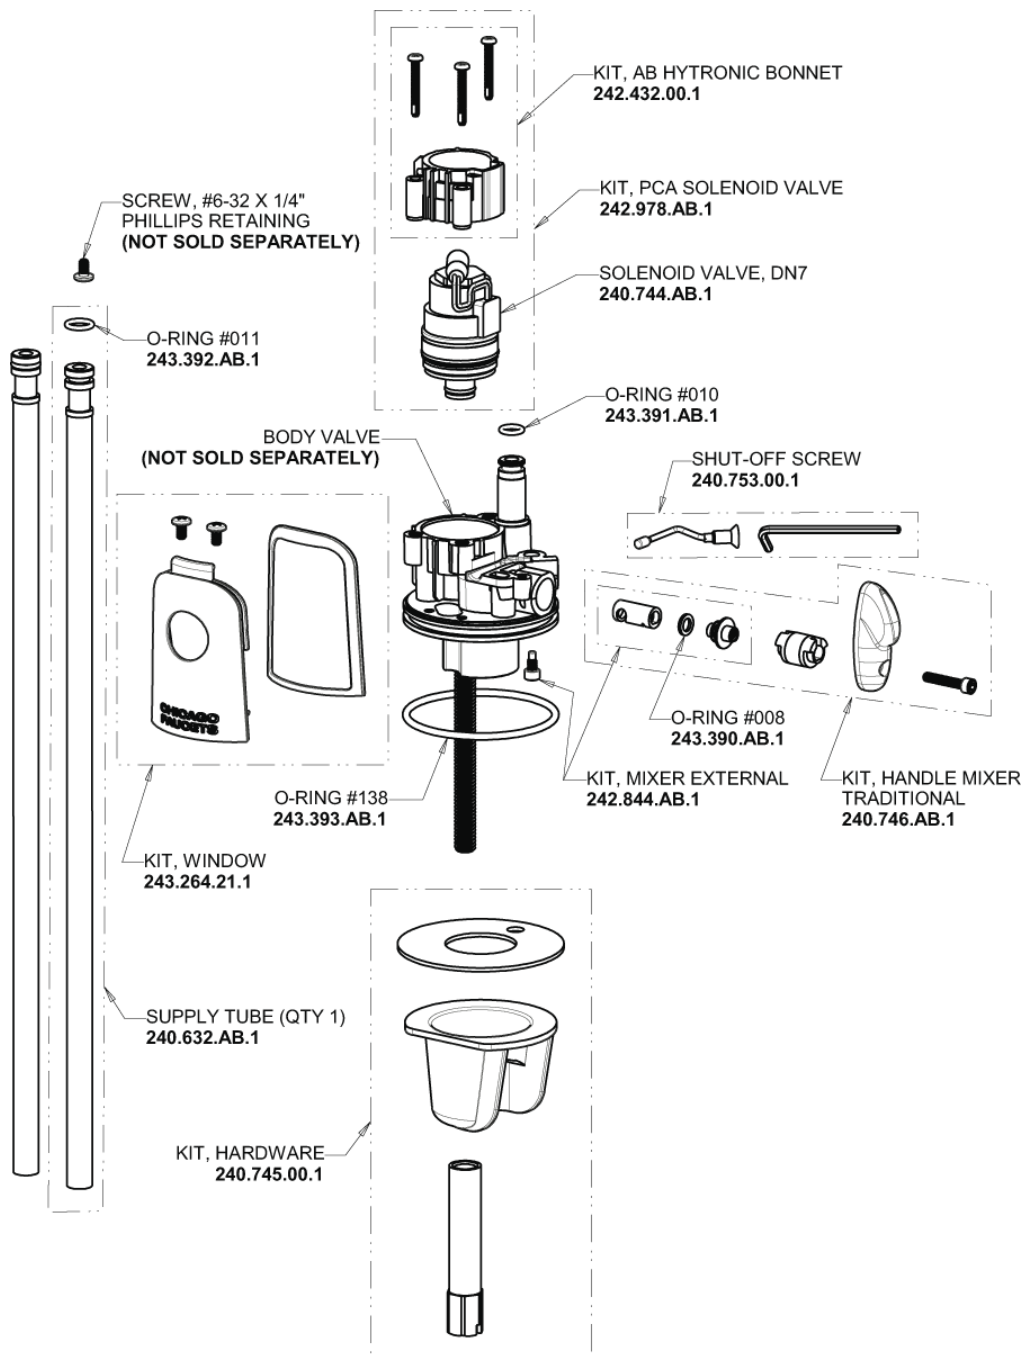

Repair Parts

116.783.AB.1T

Touch-free, programmable faucet with mixing valve, for Patient Care applications

CHICAGO FAUCETS®

Geberit Group

Base Parts:

HyTronic Traditional Spout
244.487.00.1

2.2 GPM (8.3 L/min) Vandal Proof
Softflo Aerator
E12VPJKABCP

116.783.AB.1T

Touch-free, programmable faucet with mixing valve, for Patient Care applications

CHICAGO FAUCETS®

Geberit Group

Long Life Battery Kit
243.868.00.1

Electronic Module
242.433.00.1T

Inline Check Valve
243.315.AB.1