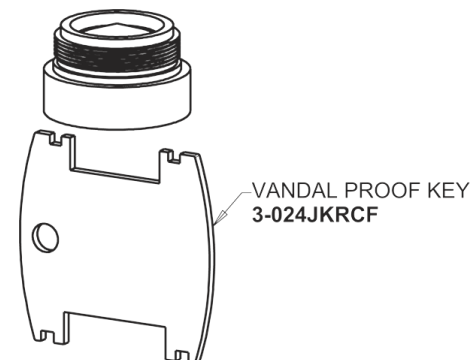

Repair Parts

116.783.AB.1T

Touch-free, programmable faucet with mixing valve, for Patient Care applications

CHICAGO FAUCETS®

Geberit Group

Base Parts:

HyTronic Traditional Spout
244.487.00.1

2.2 GPM (8.3 L/min) Vandal Proof
Softflo Aerator
E12VPJKABCP