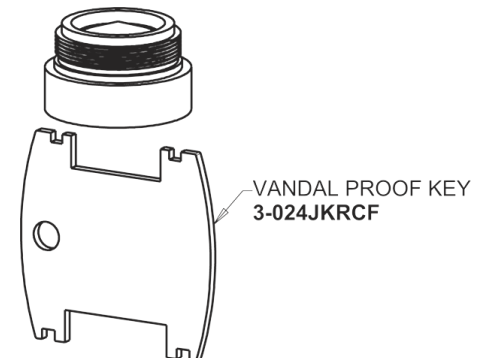

Repair Parts

116.781.AB.1T

Touch-free, programmable faucet with mixing valve, for Patient Care applications

CHICAGO FAUCETS®

Geberit Group

Base Parts:

HyTronic Traditional Spout
244.507.00.1

2.2 GPM (8.3 L/min) Vandal Proof
Softflo Aerator
E12VPJKABCP