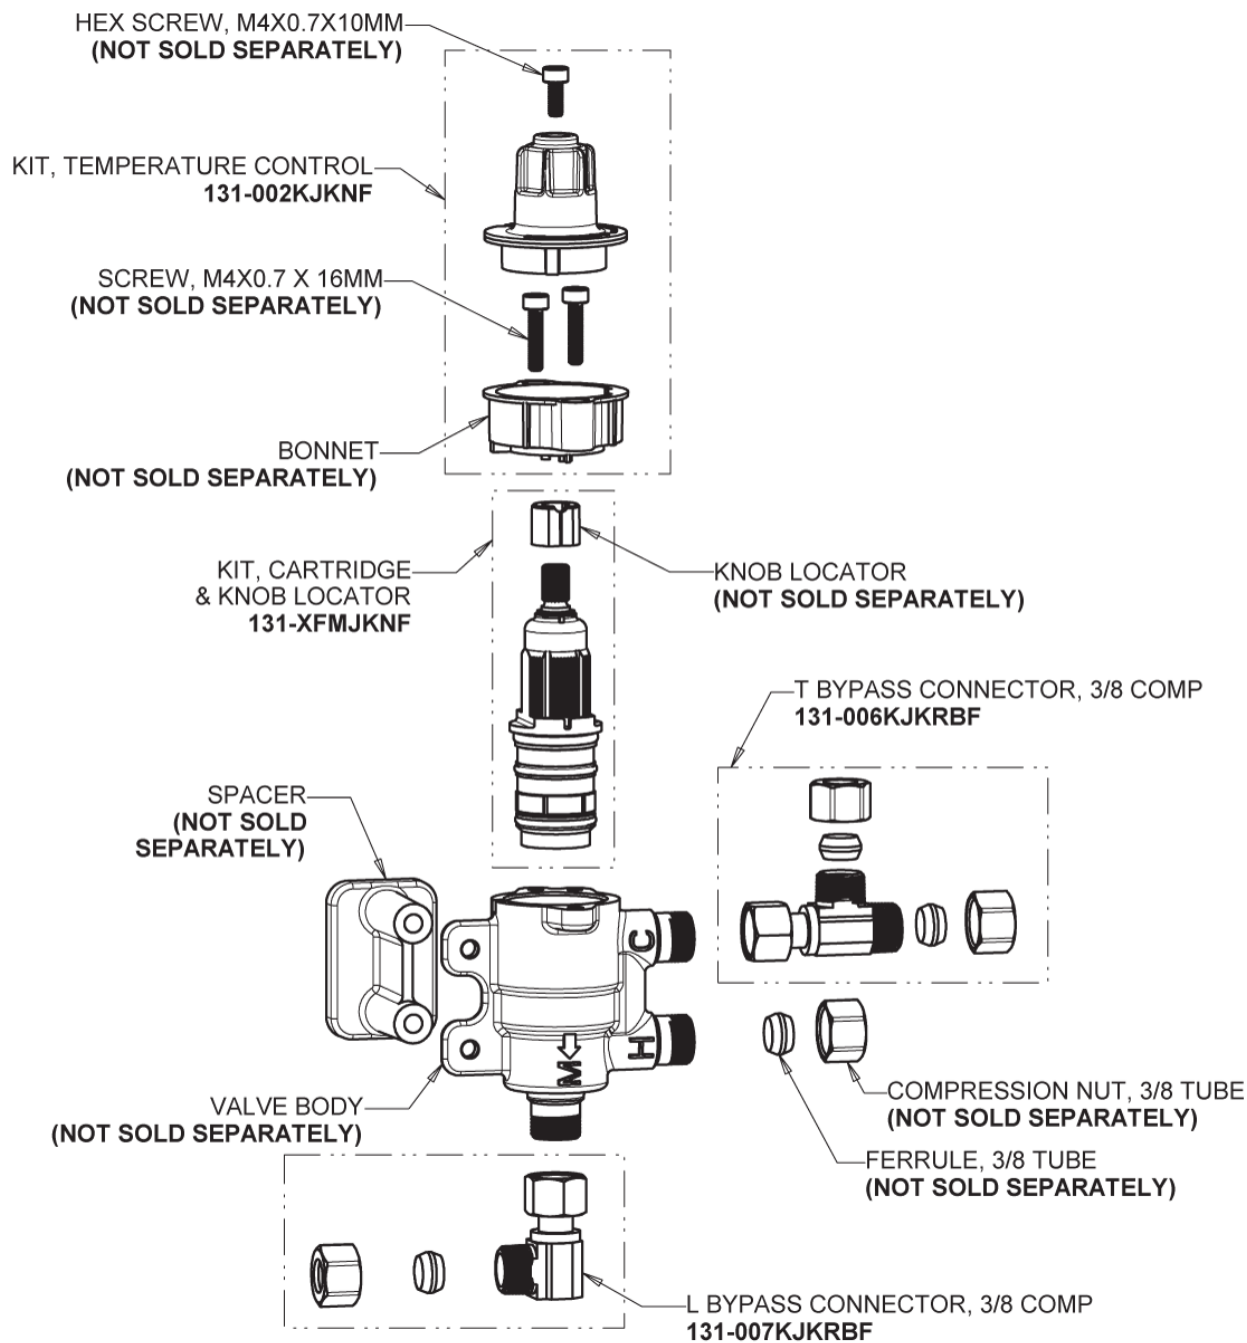

116.781.AB.1T

Touch-free, programmable faucet with mixing valve, for Patient Care applications

CHICAGO FAUCETS®

Geberit Group

Long Life Battery Kit
243.868.00.1

Electronic Module
242.433.00.1T

Inline Check Valve
243.315.AB.1

116.781.AB.1T

Touch-free, programmable faucet with mixing valve, for Patient Care applications

**CHICAGO
FAUCETS®**
Geberit Group

Thermostatic Mixing Valve
131-LCJKABNF

For Technical Assistance:

Phone: 800-TEC-TRUE (832-8783)