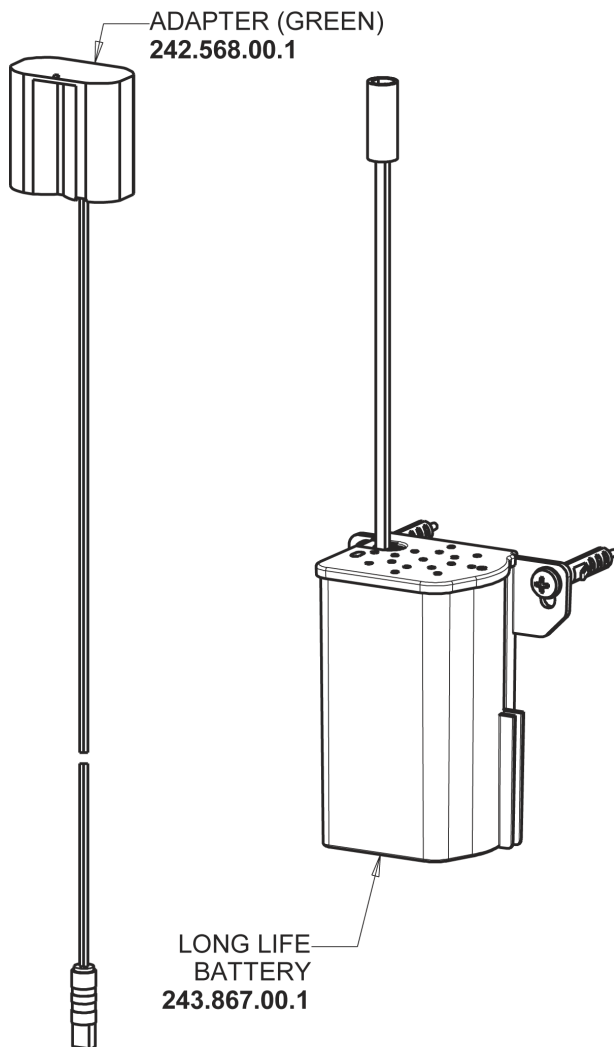

Repair Parts

116.781.AB.1T

Touch-free, programmable faucet with mixing valve, for Patient Care applications

CHICAGO FAUCETS®

Geberit Group

Base Parts:

HyTronic Traditional Spout
244.507.00.1

2.2 GPM (8.3 L/min) Vandal Proof
Softflo Aerator
E12VPJKABCP

116.781.AB.1T

Touch-free, programmable faucet with mixing valve, for Patient Care applications

CHICAGO FAUCETS®

Geberit Group

Long Life Battery Kit
243.868.00.1

Electronic Module
242.433.00.1T

Inline Check Valve
243.315.AB.1