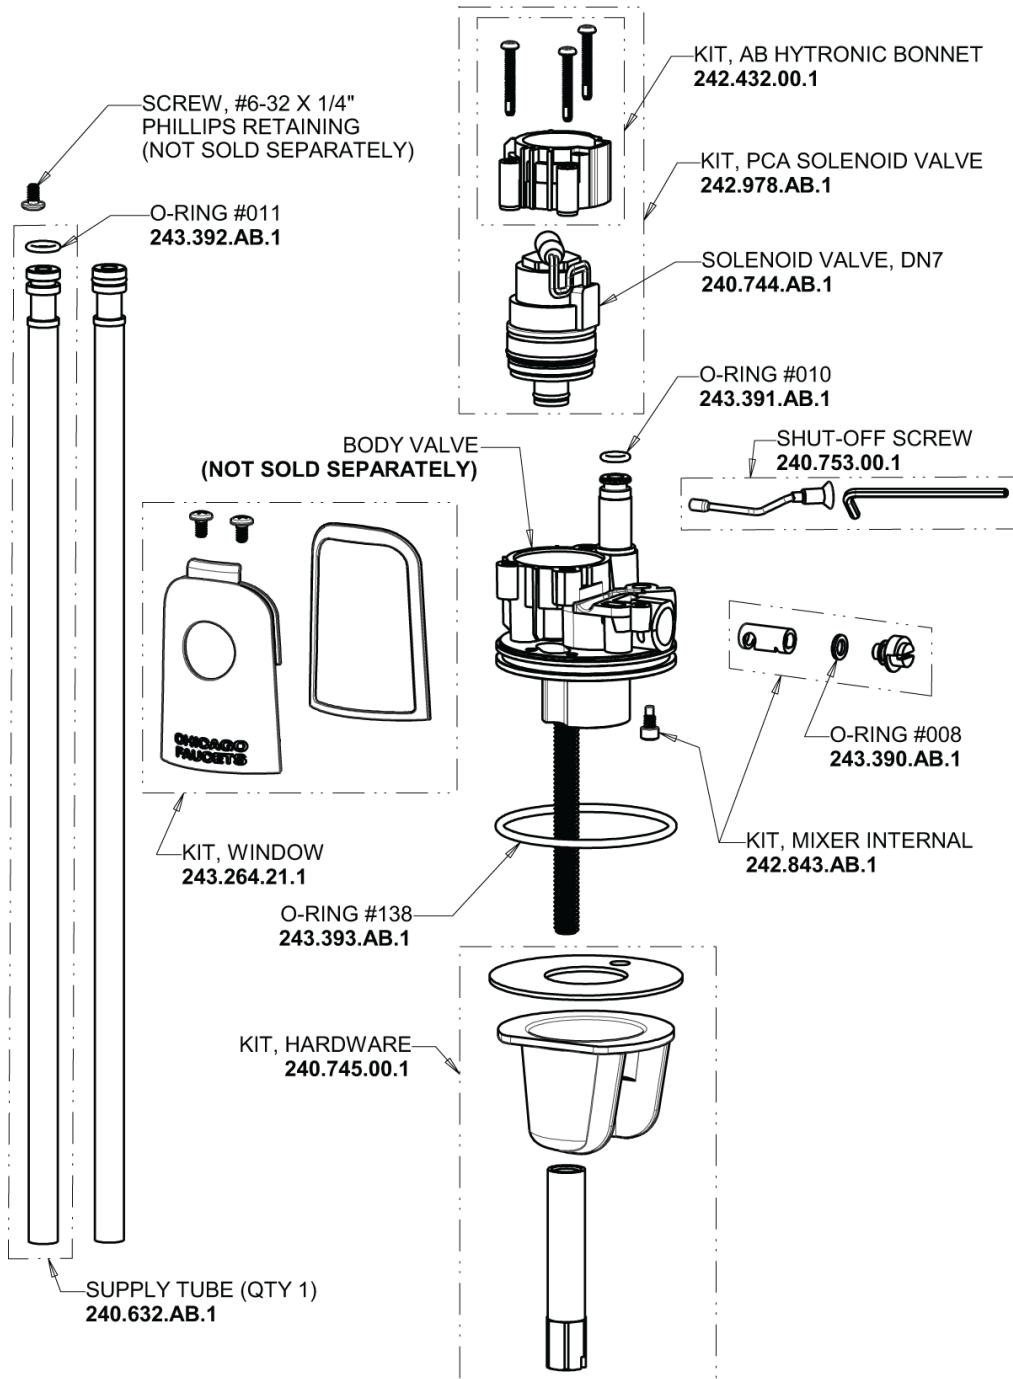

Repair Parts

116.781.AB.1T

Touch-free, programmable faucet with mixing valve, for Patient Care applications

CHICAGO FAUCETS®

Geberit Group

Base Parts:

HyTronic Traditional Spout
244.507.00.1

2.2 GPM (8.3 L/min) Vandal Proof
Softflo Aerator
E12VPJKABCP

116.781.AB.1T

Touch-free, programmable faucet with mixing valve, for Patient Care applications

CHICAGO FAUCETS®

Geberit Group

Long Life Battery Kit
243.868.00.1

Electronic Module
242.433.00.1T

Inline Check Valve
243.315.AB.1