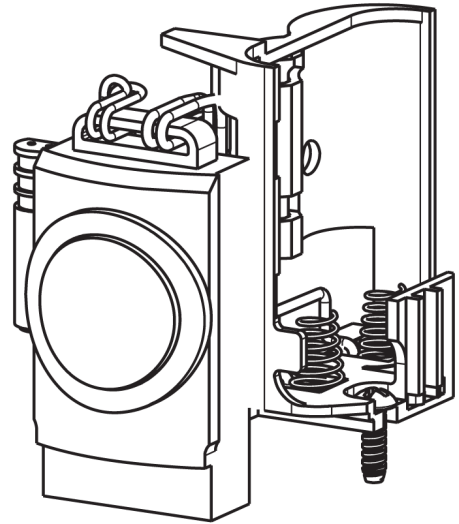

116.781.AB.1T

Touch-free, programmable faucet with mixing valve, for Patient Care applications

CHICAGO FAUCETS®

Geberit Group

Long Life Battery Kit
243.868.00.1

Electronic Module
242.433.00.1T

Inline Check Valve
243.315.AB.1