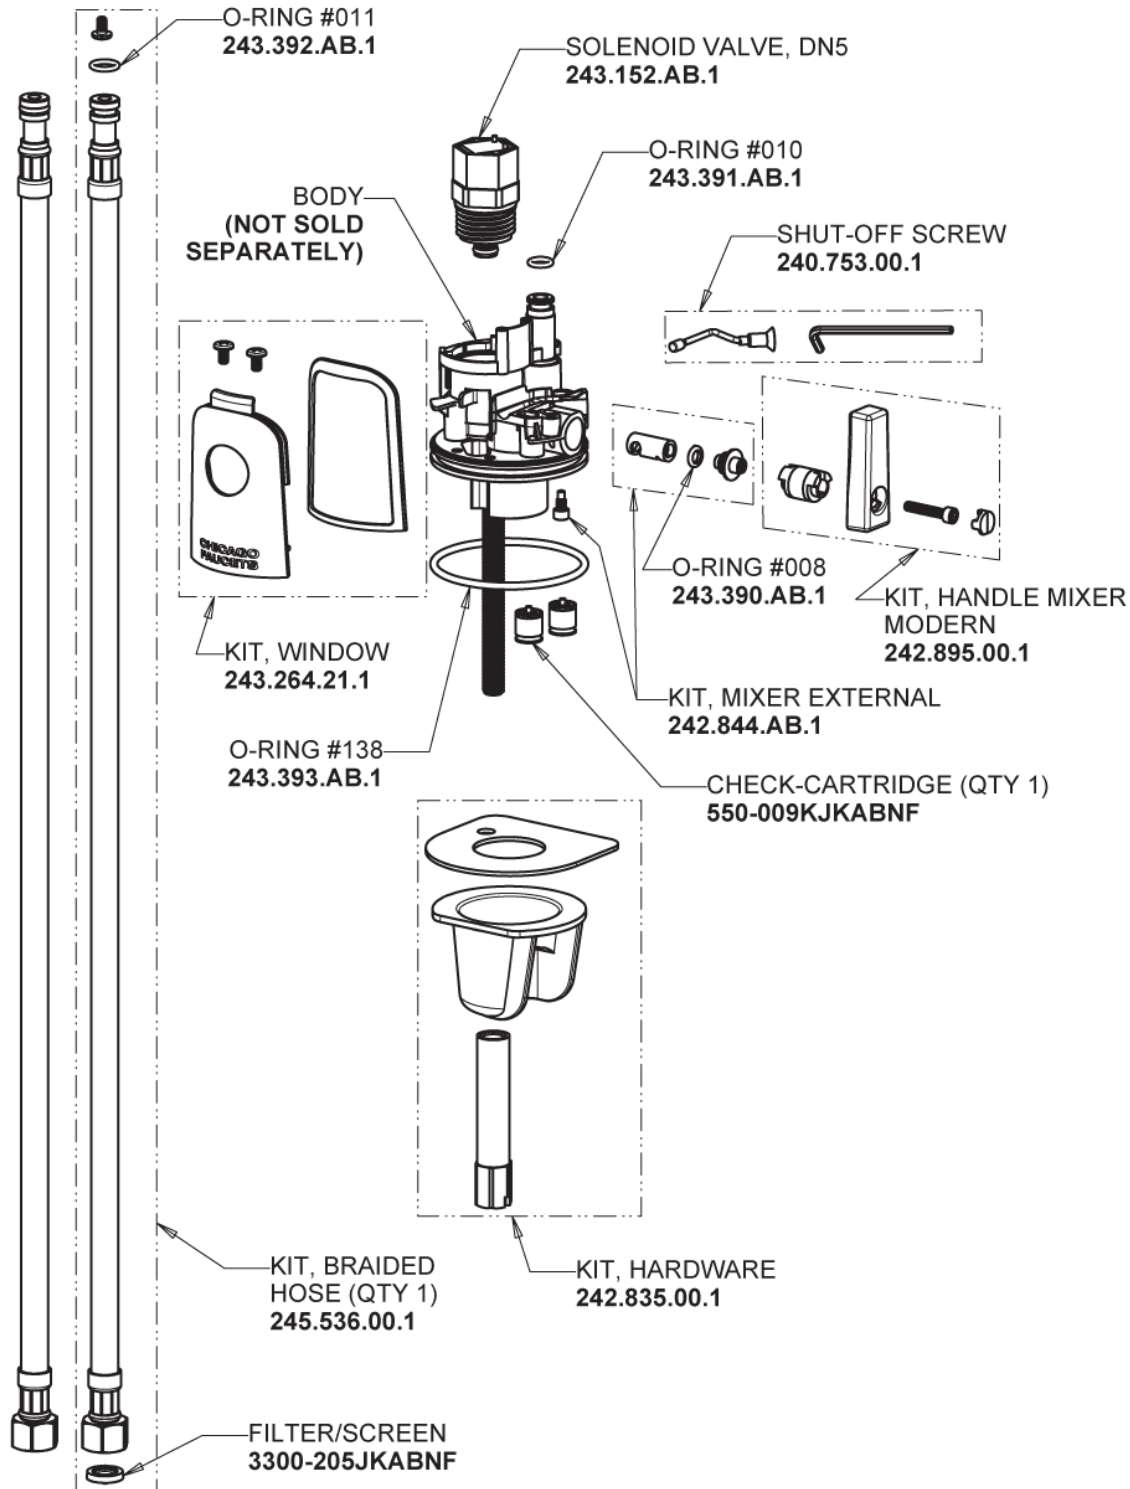

Repair Parts

116.778.AB.1T

Touch-free, programmable faucet with above-deck electronics

CHICAGO FAUCETS®

Geberit Group

Base Parts:

For Technical Assistance:

Phone: 800-TEC-TRUE (832-8783)

CHICAGO FAUCETS®

Geberit Group

HyTronic Edge Spout
242.797.AB.1

CHECK-CARTRIDGE
550-009KJKABNF

O-RING, #010
243.391.AB.1

Electronic Module
242.433.00.1T

0.5 GPM (1.9 L/min) Vandal Proof
Econo-Flo Non-Aerating Spray
E2805JKABCP

VANDAL PROOF KEY
3-024JKRCF

AC Power System
AC Power

BANK INSTALLATION
ADAPTER WIRE
242.340.00.1

AC POWER
ADAPTER
240.747.00.1

ERROR:
No image found.

For Technical Assistance:

Phone: 800-TEC-TRUE (832-8783)