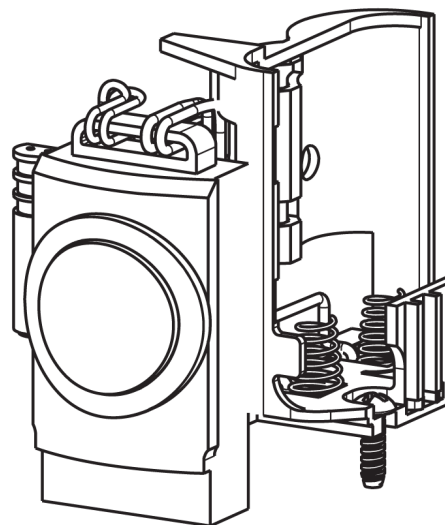

CHICAGO FAUCETS®

Geberit Group

HyTronic Edge Spout
242.797.AB.1

CHECK-CARTRIDGE
550-009KJKABNF

O-RING, #010
243.391.AB.1

Electronic Module
242.433.00.1T

0.5 GPM (1.9 L/min) Vandal Proof
Econo-Flo Non-Aerating Spray
E2805JKABCP

VANDAL PROOF KEY
3-024JKRCF

AC Power System
AC Power

BANK INSTALLATION
ADAPTER WIRE
242.340.00.1

AC POWER
ADAPTER
240.747.00.1

ERROR:
No image found.

For Technical Assistance:

Phone: 800-TEC-TRUE (832-8783)