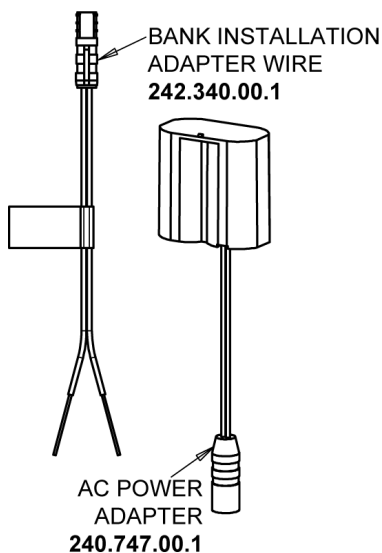

CHICAGO FAUCETS®

Geberit Group

HyTronic Edge Spout
242.797.AB.1

CHECK-CARTRIDGE
550-009KJKABNF

O-RING, #010
243.391.AB.1

Electronic Module
242.433.00.1T

0.5 GPM (1.9 L/min) Vandal Proof
Econo-Flo Non-Aerating Spray
E2805JKABCP

VANDAL PROOF KEY
3-024JKRCF

AC Power System
AC Power

BANK INSTALLATION
ADAPTER WIRE
242.340.00.1

AC POWER
ADAPTER
240.747.00.1

ERROR:
No image found.

For Technical Assistance:

Phone: 800-TEC-TRUE (832-8783)