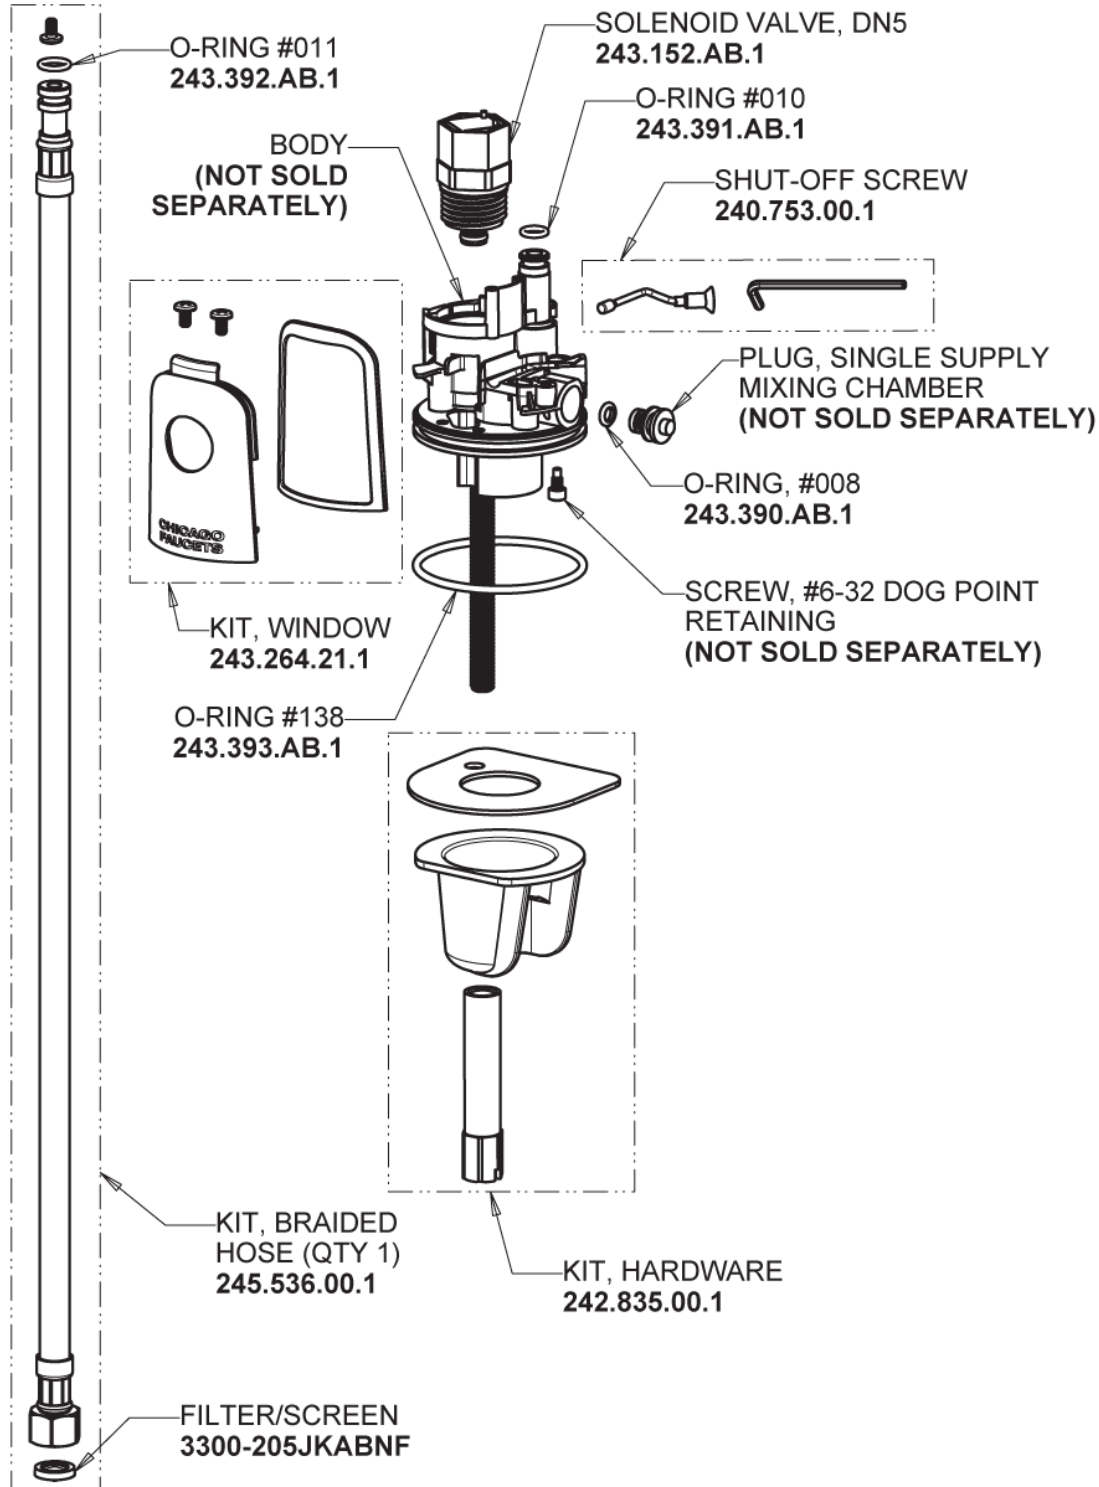

Repair Parts

116.750.AB.1T

Touch-free, programmable faucet with above-deck electronics

CHICAGO FAUCETS®

Geberit Group

Base Parts:

For Technical Assistance:

Phone: 800-TEC-TRUE (832-8783)

CHICAGO FAUCETS®

Geberit Group

HyTronic Edge Spout
242.756.AB.1

FLOW CONTROL 1.5 GPM MAX
1020-006JKABNF

CHECK-CARTRIDGE
550-009KJKABNF

O-RING, #010
243.391.AB.1

Electronic Module
242.433.00.1T

Vandal Proof Non-Aerating Laminar
Stream Solidifier Outlet
242.757.AB.1

KEY, VANDAL PROOF
3-024JKRCF

AC Power System
AC Power

BANK INSTALLATION
ADAPTER WIRE
242.340.00.1

AC POWER
ADAPTER
240.747.00.1

ERROR:
No image found.

For Technical Assistance:

Phone: 800-TEC-TRUE (832-8783)