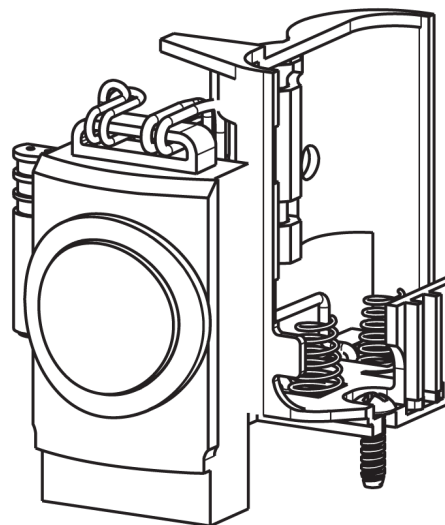

CHICAGO FAUCETS®

Geberit Group

HyTronic Edge Spout
242.756.AB.1

FLOW CONTROL 1.5 GPM MAX
1020-006JKABNF

CHECK-CARTRIDGE
550-009KJKABNF

O-RING, #010
243.391.AB.1

Electronic Module
242.433.00.1T

Vandal Proof Non-Aerating Laminar
Stream Solidifier Outlet
242.757.AB.1

KEY, VANDAL PROOF
3-024JKRCF

AC Power System
AC Power

BANK INSTALLATION
ADAPTER WIRE
242.340.00.1

AC POWER
ADAPTER
240.747.00.1

ERROR:
No image found.

For Technical Assistance:

Phone: 800-TEC-TRUE (832-8783)