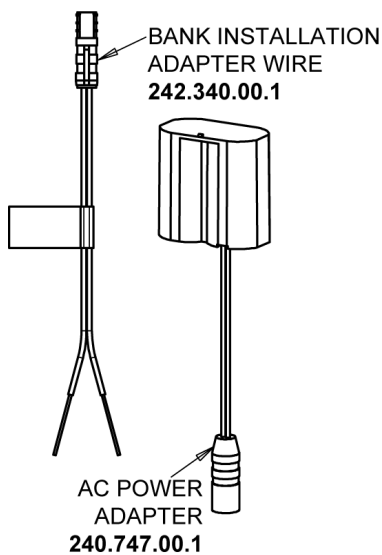

CHICAGO FAUCETS®

Geberit Group

HyTronic Edge Spout
242.756.AB.1

FLOW CONTROL 1.5 GPM MAX
1020-006JKABNF

CHECK-CARTRIDGE
550-009KJKABNF

O-RING, #010
243.391.AB.1

Electronic Module
242.433.00.1T

Vandal Proof Non-Aerating Laminar
Stream Solidifier Outlet
242.757.AB.1

KEY, VANDAL PROOF
3-024JKRCF

AC Power System
AC Power

BANK INSTALLATION
ADAPTER WIRE
242.340.00.1

AC POWER
ADAPTER
240.747.00.1

ERROR:
No image found.

For Technical Assistance:

Phone: 800-TEC-TRUE (832-8783)