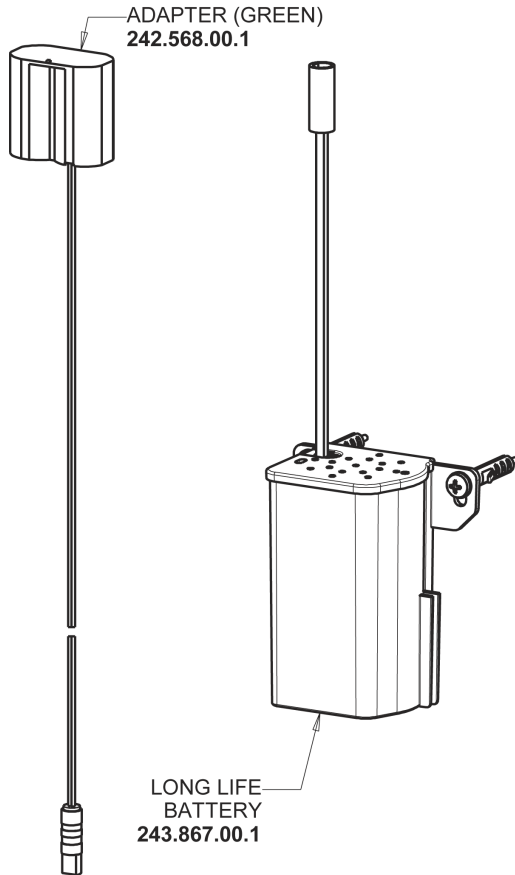

Repair Parts

116.728.AB.1T

Touch-free, Bluetooth® enabled, programmable faucet for Patient Care applications

CHICAGO FAUCETS®

Geberit Group

Base Parts:

For Technical Assistance:

Phone: 800-TEC-TRUE (832-8783)

CHICAGO FAUCETS®

Geberit Group

Long Life Battery Kit
243.868.00.1

HyTronic Traditional Spout
244.507.00.1

Inline Check Valve
243.315.AB.1

Electronic Module
242.433.00.1T

1.5 GPM (5.7 L/min) Vandal Proof Antimicrobial Non-Aerating Laminar Outlet
E62VPJKABCP