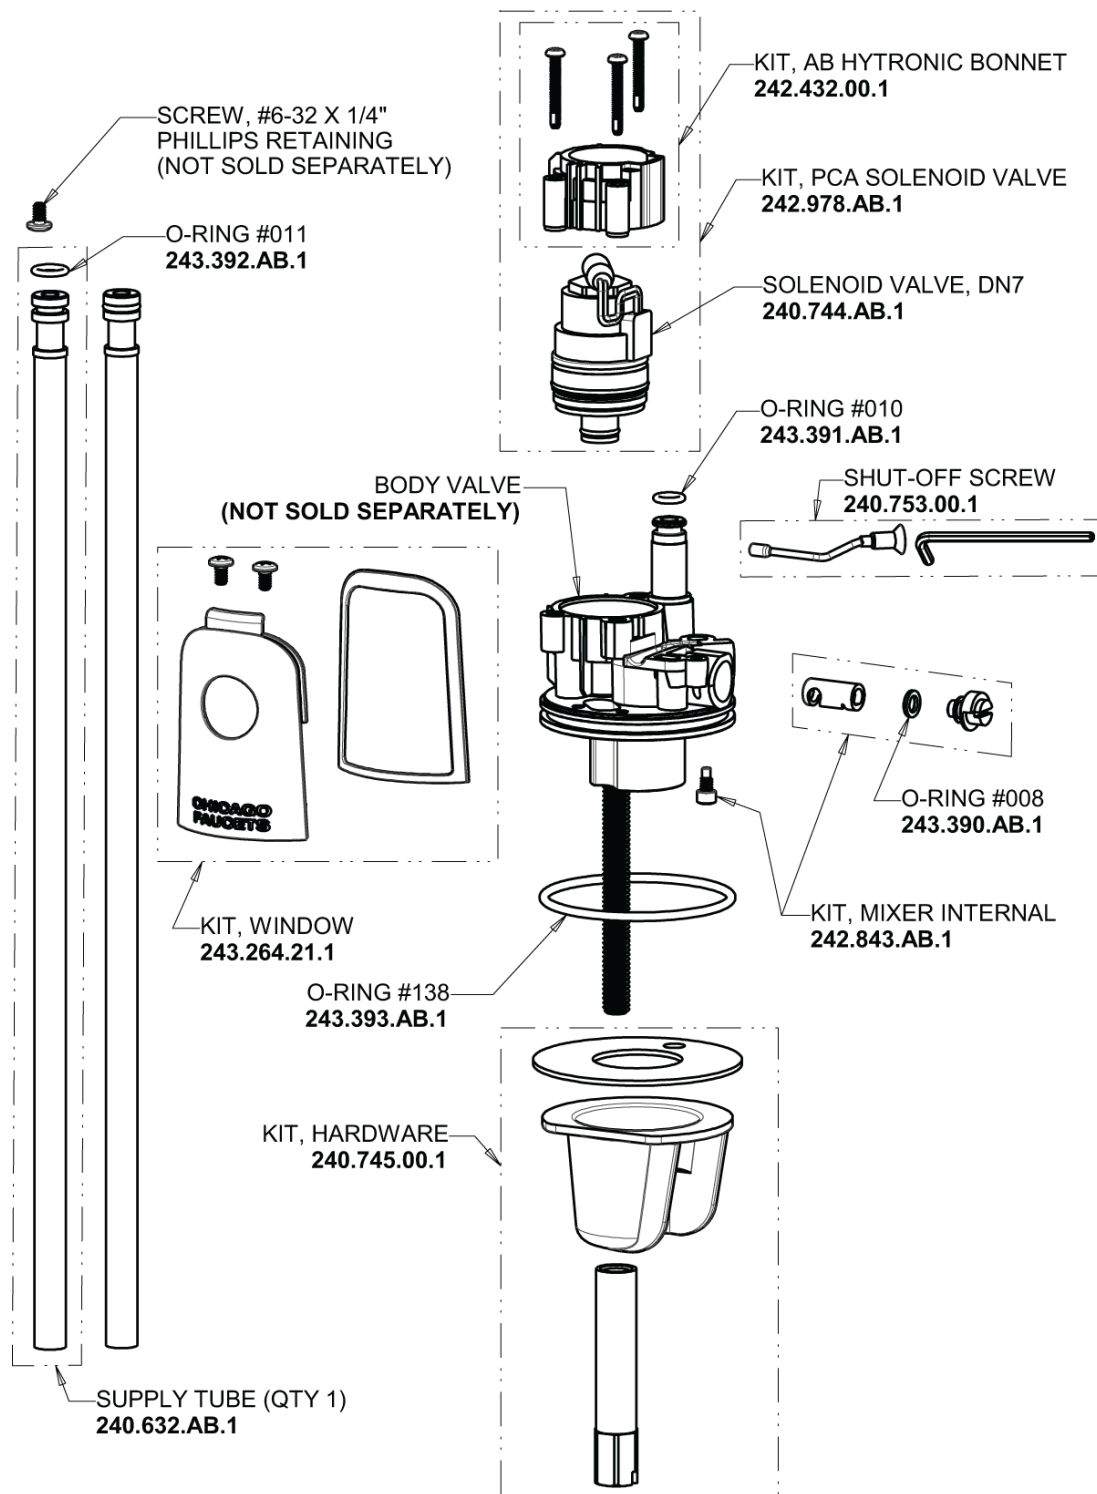

Repair Parts

116.728.AB.1T

Touch-free, Bluetooth® enabled, programmable faucet for Patient Care applications

CHICAGO FAUCETS®

Geberit Group

Base Parts:

For Technical Assistance:

Phone: 800-TEC-TRUE (832-8783)

CHICAGO FAUCETS®

Geberit Group

Long Life Battery Kit
243.868.00.1

HyTronic Traditional Spout
244.507.00.1

Inline Check Valve
243.315.AB.1

Electronic Module
242.433.00.1T

1.5 GPM (5.7 L/min) Vandal Proof Antimicrobial Non-Aerating Laminar Outlet
E62VPJKABCP