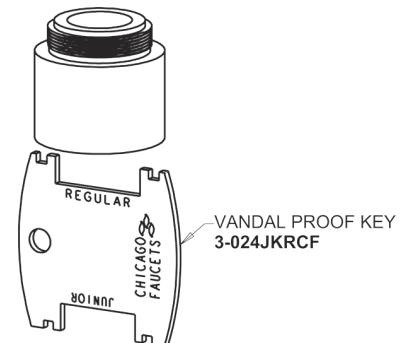

CHICAGO FAUCETS®

Geberit Group

Long Life Battery Kit
243.868.00.1

HyTronic Traditional Spout
244.507.00.1

Inline Check Valve
243.315.AB.1

Electronic Module
242.433.00.1T

1.5 GPM (5.7 L/min) Vandal Proof Antimicrobial Non-Aerating Laminar Outlet
E62VPJKABCP