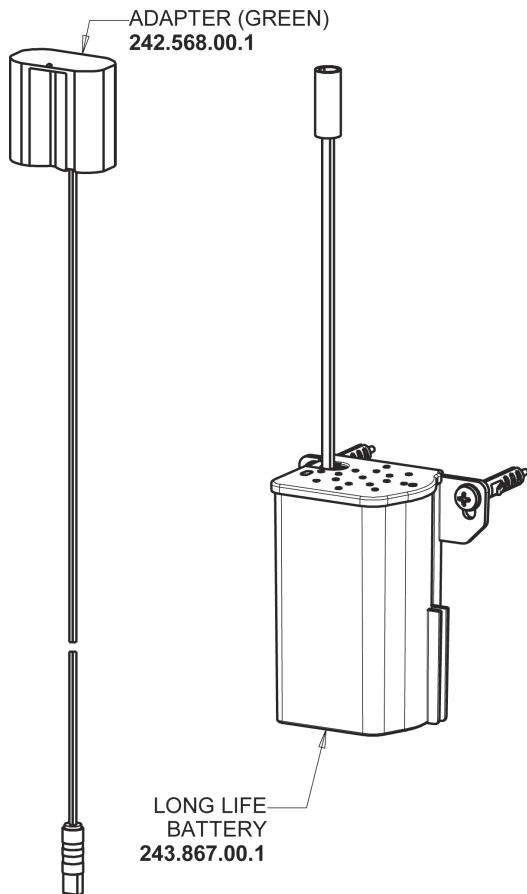

Repair Parts

116.718.AB.1T

Touch-free, programmable faucet with above-deck electronics

CHICAGO FAUCETS®

Geberit Group

Long Life Battery Kit
243.868.00.1

Electronic Module
242.433.00.1T

HyTronic Edge Spout
242.797.AB.1

CHECK-CARTRIDGE
550-009KJKABNF

O-RING, #010
243.391.AB.1

0.5 GPM (1.9 L/min) Vandal Proof Econo-Flo Non-Aerating
Spray
E2805JKABCP

VANDAL PROOF KEY
3-024JKRCF

For Technical Assistance:

Phone: 800-TEC-TRUE (832-8783)