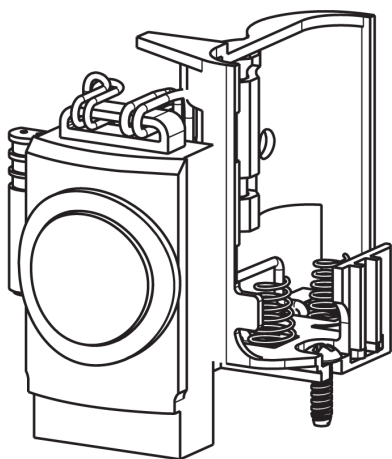

Repair Parts

116.718.AB.1T

Touch-free, programmable faucet with above-deck electronics

CHICAGO FAUCETS®

Geberit Group

Long Life Battery Kit
243.868.00.1

Electronic Module
242.433.00.1T

HyTronic Edge Spout
242.797.AB.1

CHECK-CARTRIDGE
550-009KJKABNF

O-RING, #010
243.391.AB.1

0.5 GPM (1.9 L/min) Vandal Proof Econo-Flo Non-Aerating
Spray
E2805JKABCP

VANDAL PROOF KEY
3-024JKRCF

For Technical Assistance:

Phone: 800-TEC-TRUE (832-8783)