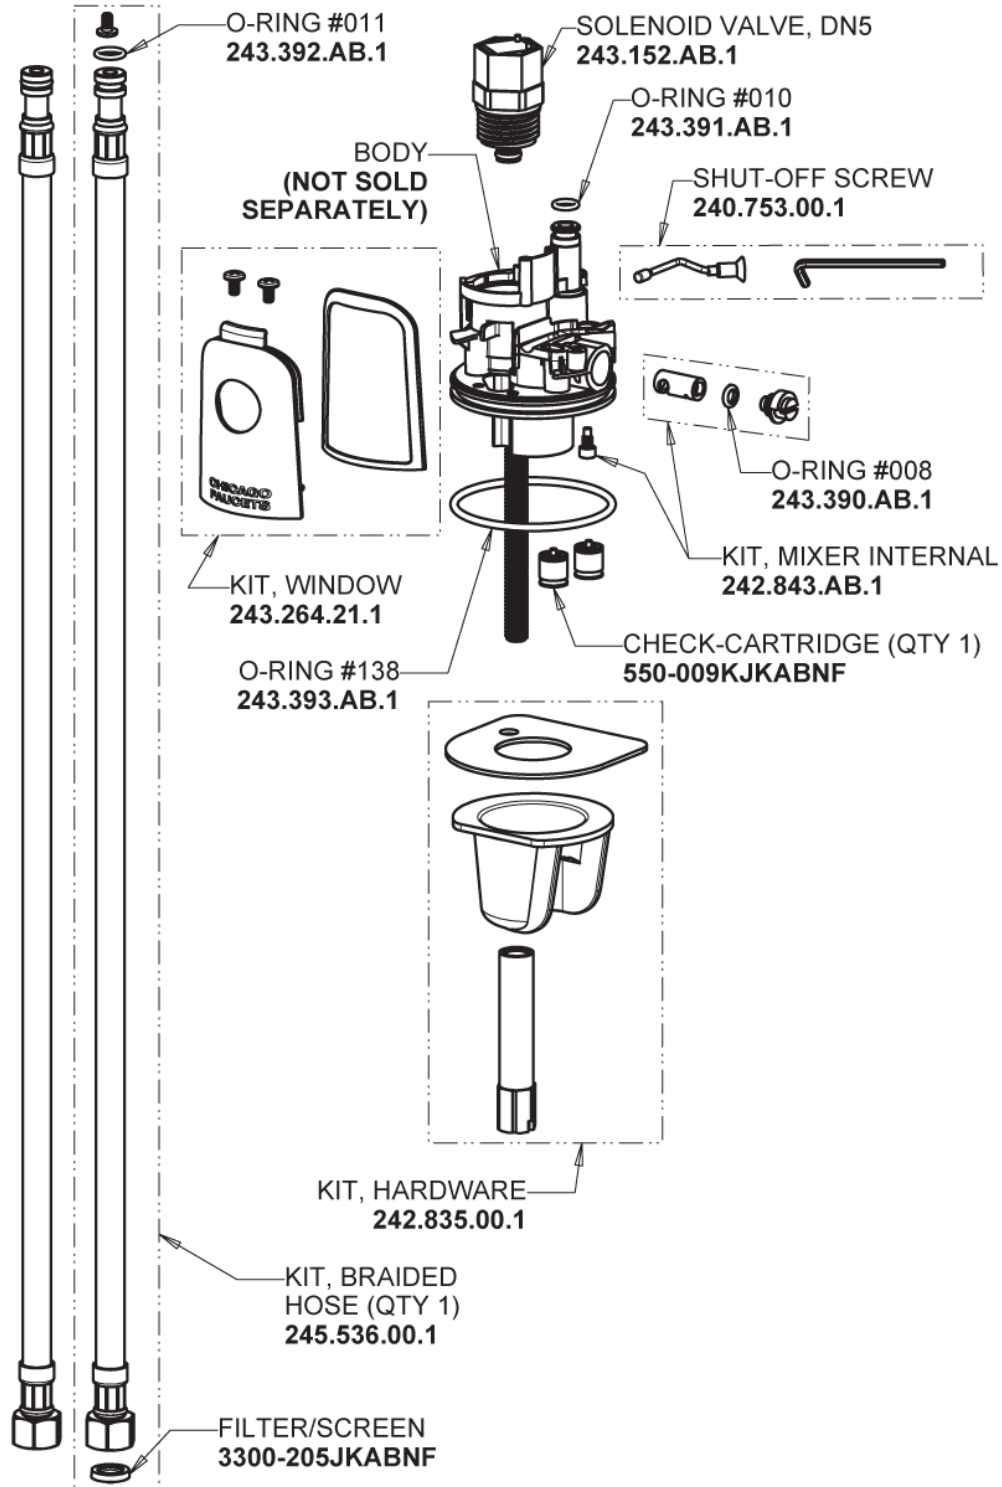

Repair Parts

116.714.AB.4T

Touch-free, programmable faucet with above-deck electronics

CHICAGO FAUCETS®

Geberit Group

Base Parts:

For Technical Assistance:

Phone: 800-TEC-TRUE (832-8783)

CHICAGO FAUCETS®

Geberit Group

Long Life Battery Kit
243.868.00.1

HyTronic Edge Spout
242.797.AB.1

CHECK-CARTRIDGE
550-009KJKABNF

O-RING, #010
243.391.AB.1

Electronic Module
242.433.00.1T

0.35 GPM (1.3 L/min) Vandal Proof Econo-Flo Non-Aerating
Outlet
E39VPJKABCP