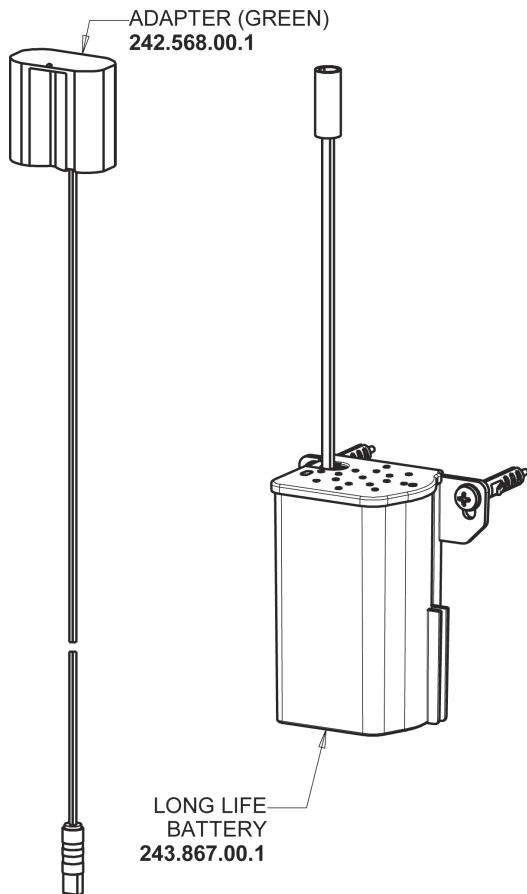

Repair Parts

116.714.AB.4T

Touch-free, programmable faucet with above-deck electronics

CHICAGO FAUCETS®

Geberit Group

Base Parts:

For Technical Assistance:

Phone: 800-TEC-TRUE (832-8783)

CHICAGO FAUCETS®

Geberit Group

Long Life Battery Kit
243.868.00.1

HyTronic Edge Spout
242.797.AB.1

CHECK-CARTRIDGE
550-009KJKABNF

O-RING, #010
243.391.AB.1

Electronic Module
242.433.00.1T

0.35 GPM (1.3 L/min) Vandal Proof Econo-Flo Non-Aerating
Outlet
E39VPJKABCP