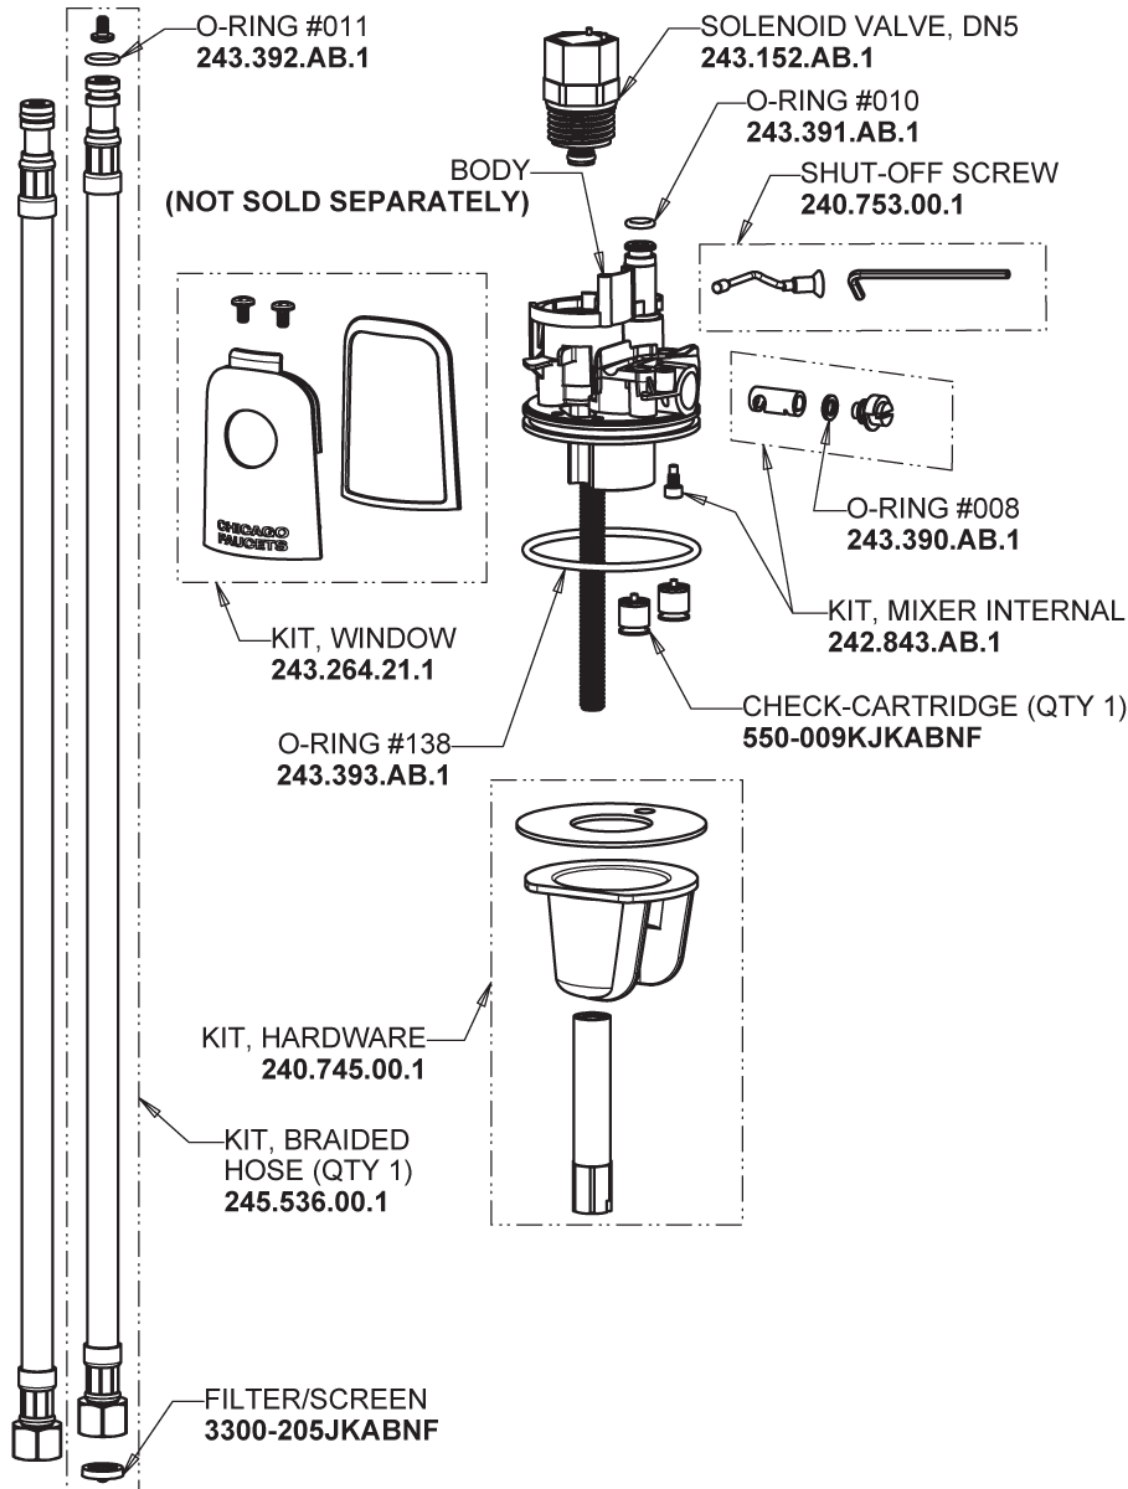

Repair Parts

116.713.AB.1T

Touch-free, programmable faucet with above-deck electronics

CHICAGO FAUCETS®

Geberit Group

HyTronic Base with Internal Mixer

Base Parts:

For Technical Assistance:

Touch-free, programmable faucet with above-deck electronics

CHICAGO FAUCETS®

Geberit Group

Long Life Battery Kit
243.868.00.1

HyTronic Curve Spout
242.753.AB.1

Electronic Module
242.433.00.1T

0.5 GPM (1.9 L/min) Vandal Proof Econo-Flo Non-Aerating
Spray
E2805JKABCP