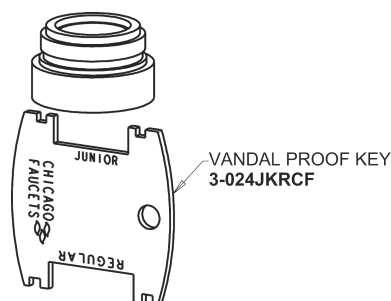

Touch-free, programmable faucet with above-deck electronics

CHICAGO FAUCETS®

Geberit Group

Long Life Battery Kit
243.868.00.1

HyTronic Curve Spout
242.753.AB.1

Electronic Module
242.433.00.1T

0.5 GPM (1.9 L/min) Vandal Proof Econo-Flo Non-Aerating
Spray
E2805JKABCP