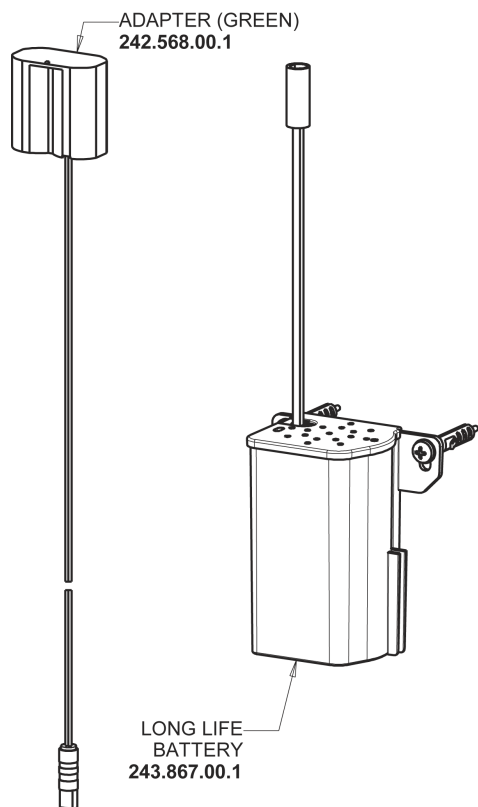

Repair Parts

116.713.AB.1T

Touch-free, programmable faucet with above-deck electronics

CHICAGO FAUCETS®

Geberit Group

HyTronic Base with Internal Mixer

Base Parts:

For Technical Assistance:

Touch-free, programmable faucet with above-deck electronics

CHICAGO FAUCETS®

Geberit Group

Long Life Battery Kit
243.868.00.1

HyTronic Curve Spout
242.753.AB.1

Electronic Module
242.433.00.1T

0.5 GPM (1.9 L/min) Vandal Proof Econo-Flo Non-Aerating
Spray
E2805JKABCP