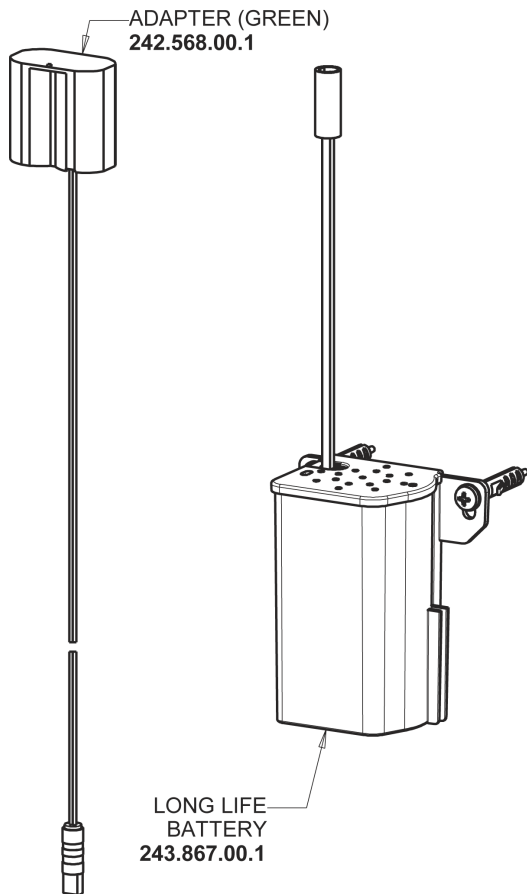

Repair Parts

116.710.AB.4T

Touch-free, programmable faucet with above-deck electronics

CHICAGO FAUCETS®

Geberit Group

Base Parts:

For Technical Assistance:

Phone: 800-TEC-TRUE (832-8783)

CHICAGO FAUCETS®

Geberit Group

Long Life Battery Kit
243.868.00.1

Electronic Module
242.433.00.1T

HyTronic Edge Spout
242.797.AB.1

CHECK-CARTRIDGE
550-009KJKABNF

O-RING, #010
243.391.AB.1

0.35 GPM (1.3 L/min) Vandal Proof Econo-Flo Non-Aerating
Outlet
E39VPJKABCP