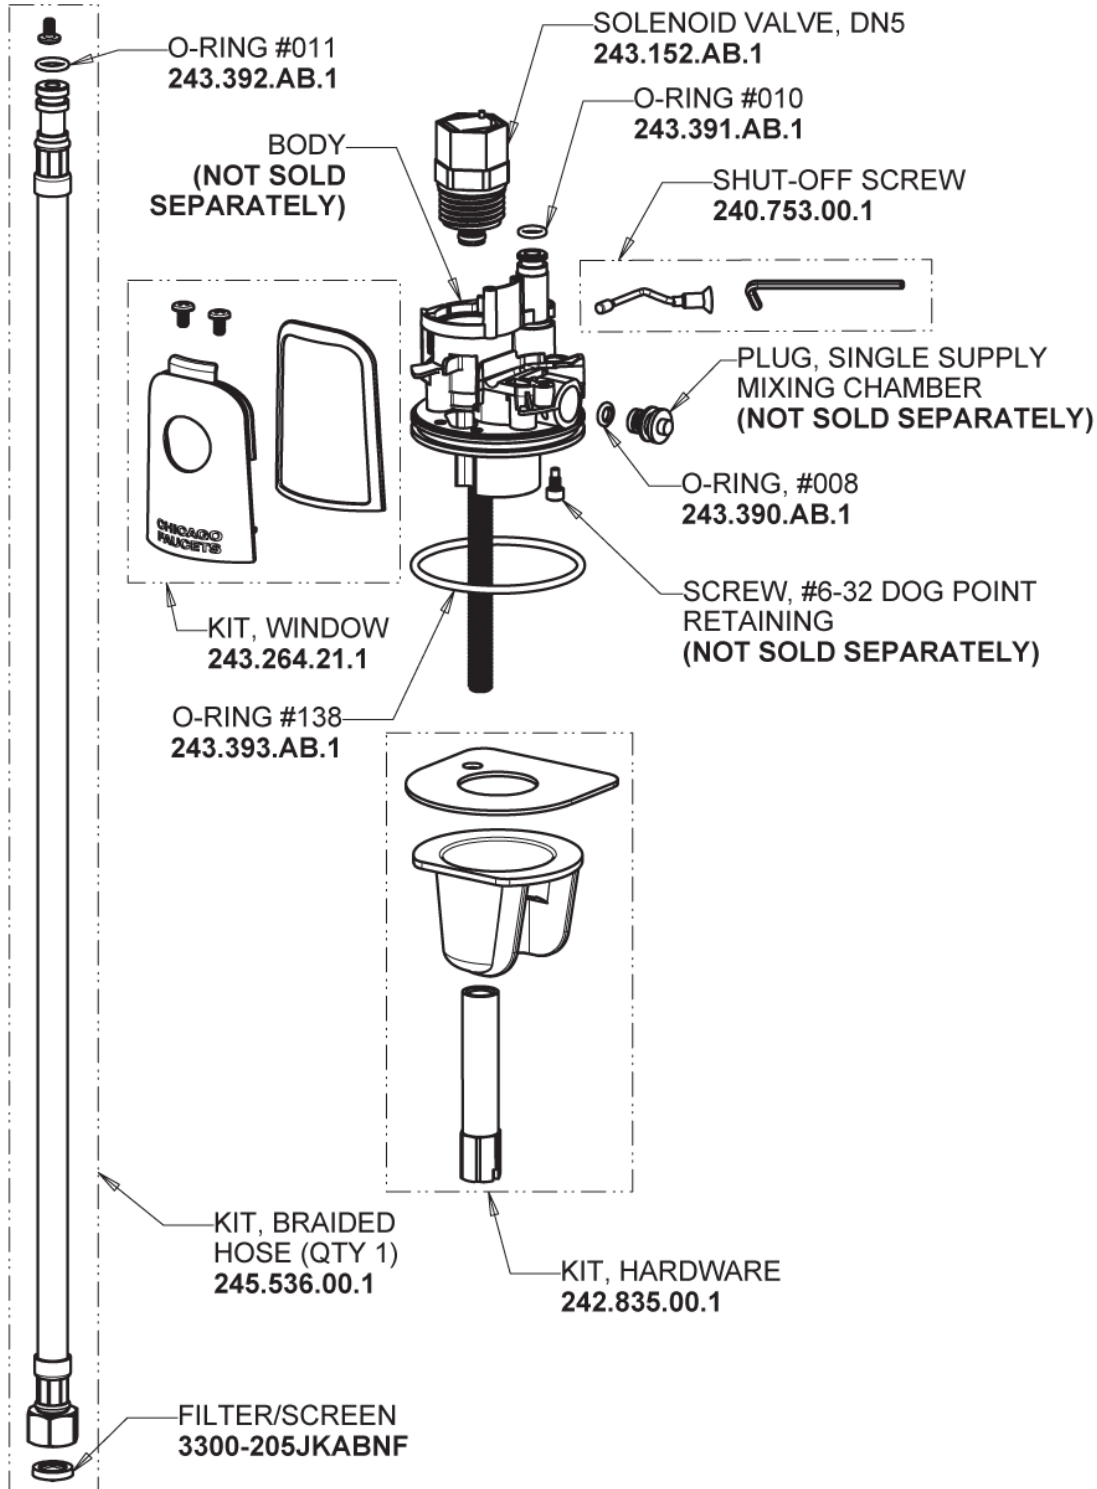

Repair Parts

116.710.AB.4T

Touch-free, programmable faucet with above-deck electronics

CHICAGO FAUCETS®

Geberit Group

Base Parts:

For Technical Assistance:

Phone: 800-TEC-TRUE (832-8783)

CHICAGO FAUCETS®

Geberit Group

Long Life Battery Kit
243.868.00.1

Electronic Module
242.433.00.1T

HyTronic Edge Spout
242.797.AB.1

CHECK-CARTRIDGE
550-009KJKABNF

O-RING, #010
243.391.AB.1

0.35 GPM (1.3 L/min) Vandal Proof Econo-Flo Non-Aerating
Outlet
E39VPJKABCP