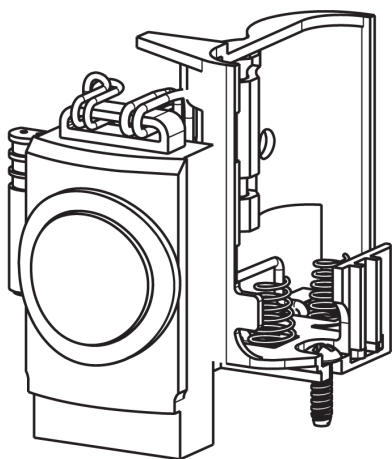

Repair Parts

116.710.AB.4T

Touch-free, programmable faucet with above-deck electronics

CHICAGO FAUCETS®

Geberit Group

Base Parts:

For Technical Assistance:

Phone: 800-TEC-TRUE (832-8783)

CHICAGO FAUCETS®

Geberit Group

Long Life Battery Kit
243.868.00.1

Electronic Module
242.433.00.1T

HyTronic Edge Spout
242.797.AB.1

CHECK-CARTRIDGE
550-009KJKABNF

O-RING, #010
243.391.AB.1

0.35 GPM (1.3 L/min) Vandal Proof Econo-Flo Non-Aerating
Outlet
E39VPJKABCP