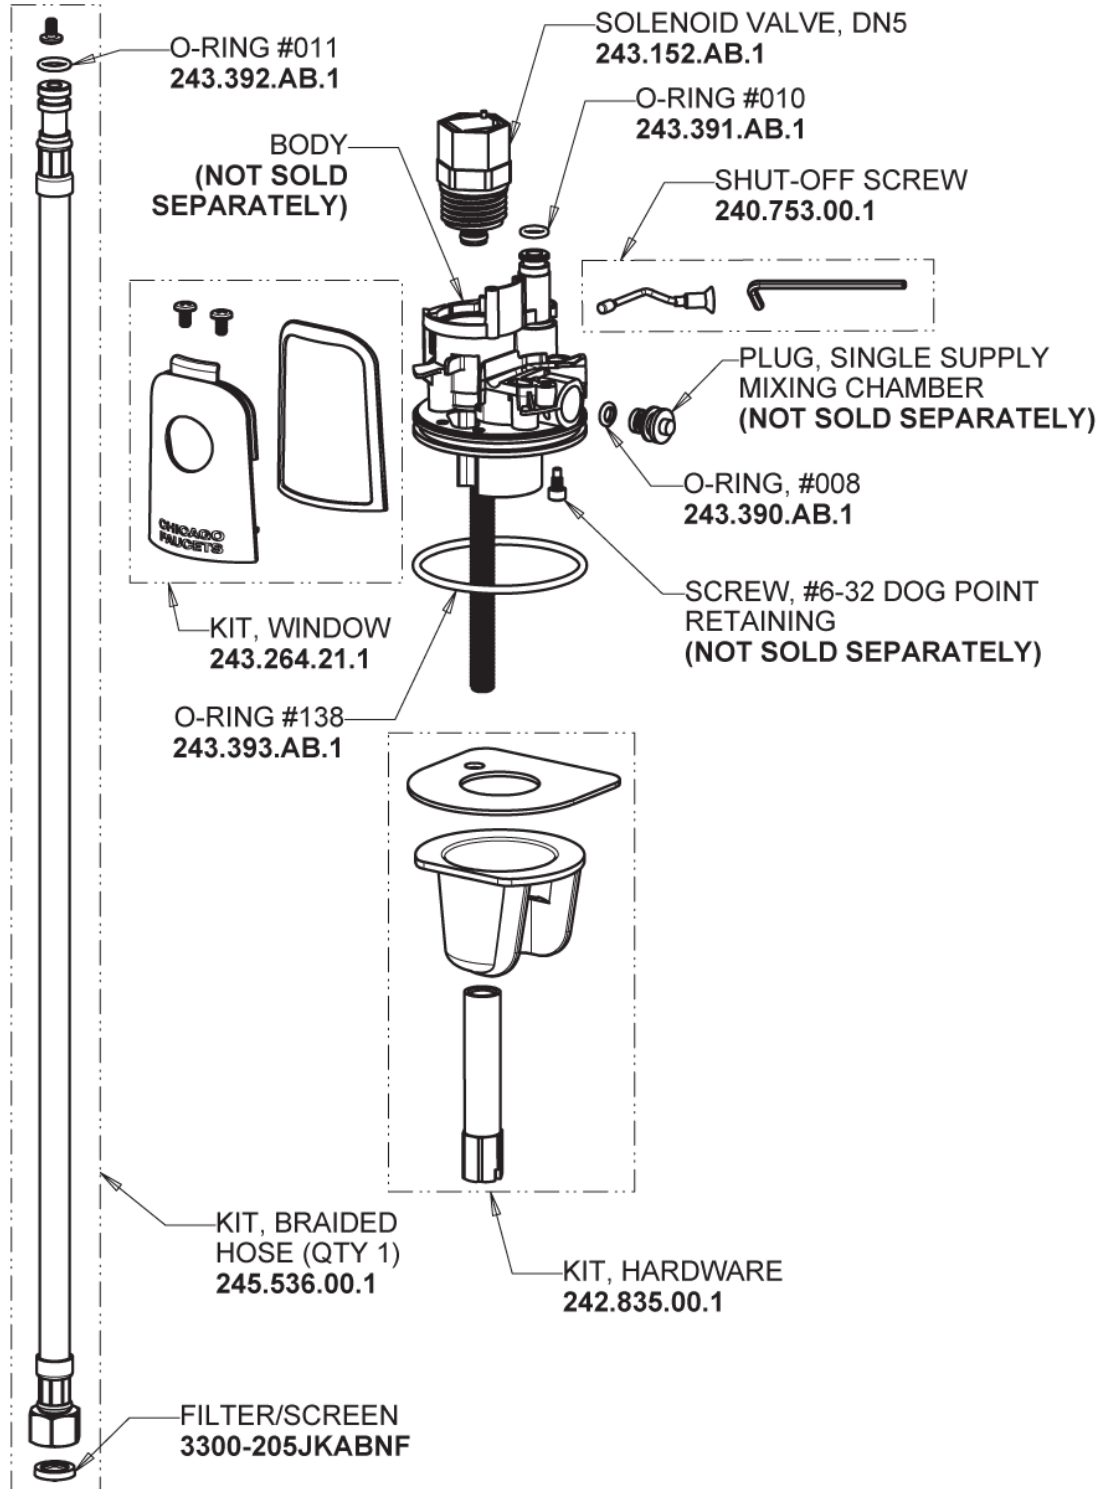

Repair Parts

116.710.AB.1T

Touch-free, programmable faucet with above-deck electronics

CHICAGO FAUCETS®

Geberit Group

Base Parts:

For Technical Assistance:

Phone: 800-TEC-TRUE (832-8783)

CHICAGO FAUCETS®

Geberit Group

Long Life Battery Kit
243.868.00.1

HyTronic Edge Spout
242.754.AB.1

CHECK-CARTRIDGE
550-009KJKABNF

O-RING, #010
243.391.AB.1

Electronic Module
242.433.00.1T

0.5 GPM (1.9 L/min) Vandal Proof Econo-Flo Non-Aerating
Spray
E2805JKABCP