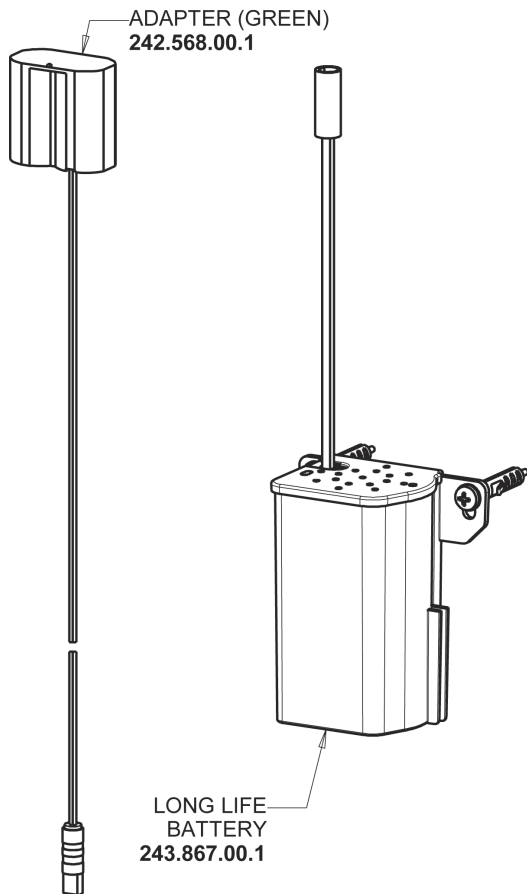

Repair Parts

116.710.AB.1T

Touch-free, programmable faucet with above-deck electronics

CHICAGO FAUCETS®

Geberit Group

Base Parts:

For Technical Assistance:

Phone: 800-TEC-TRUE (832-8783)

CHICAGO FAUCETS®

Geberit Group

Long Life Battery Kit
243.868.00.1

HyTronic Edge Spout
242.754.AB.1

CHECK-CARTRIDGE
550-009KJKABNF

O-RING, #010
243.391.AB.1

Electronic Module
242.433.00.1T

0.5 GPM (1.9 L/min) Vandal Proof Econo-Flo Non-Aerating
Spray
E2805JKABCP