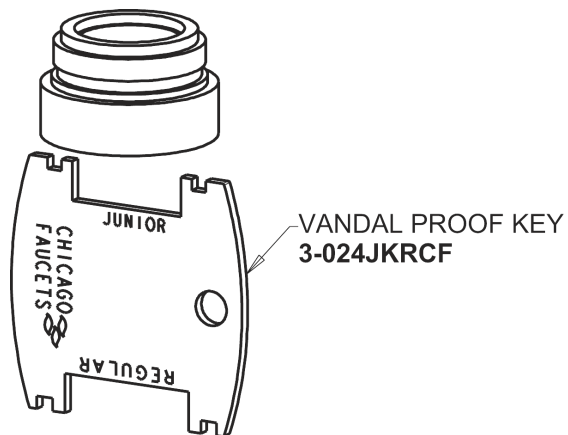

Touch-free, programmable faucet with above-deck electronics

CHICAGO FAUCETS®

Geberit Group

Long Life Battery Kit
243.868.00.1

HyTronic Curve Spout
242.753.AB.1

Electronic Module
242.433.00.1T

0.5 GPM (1.9 L/min) Vandal Proof Econo-Flo Non-Aerating Spray
E2805JKABCP