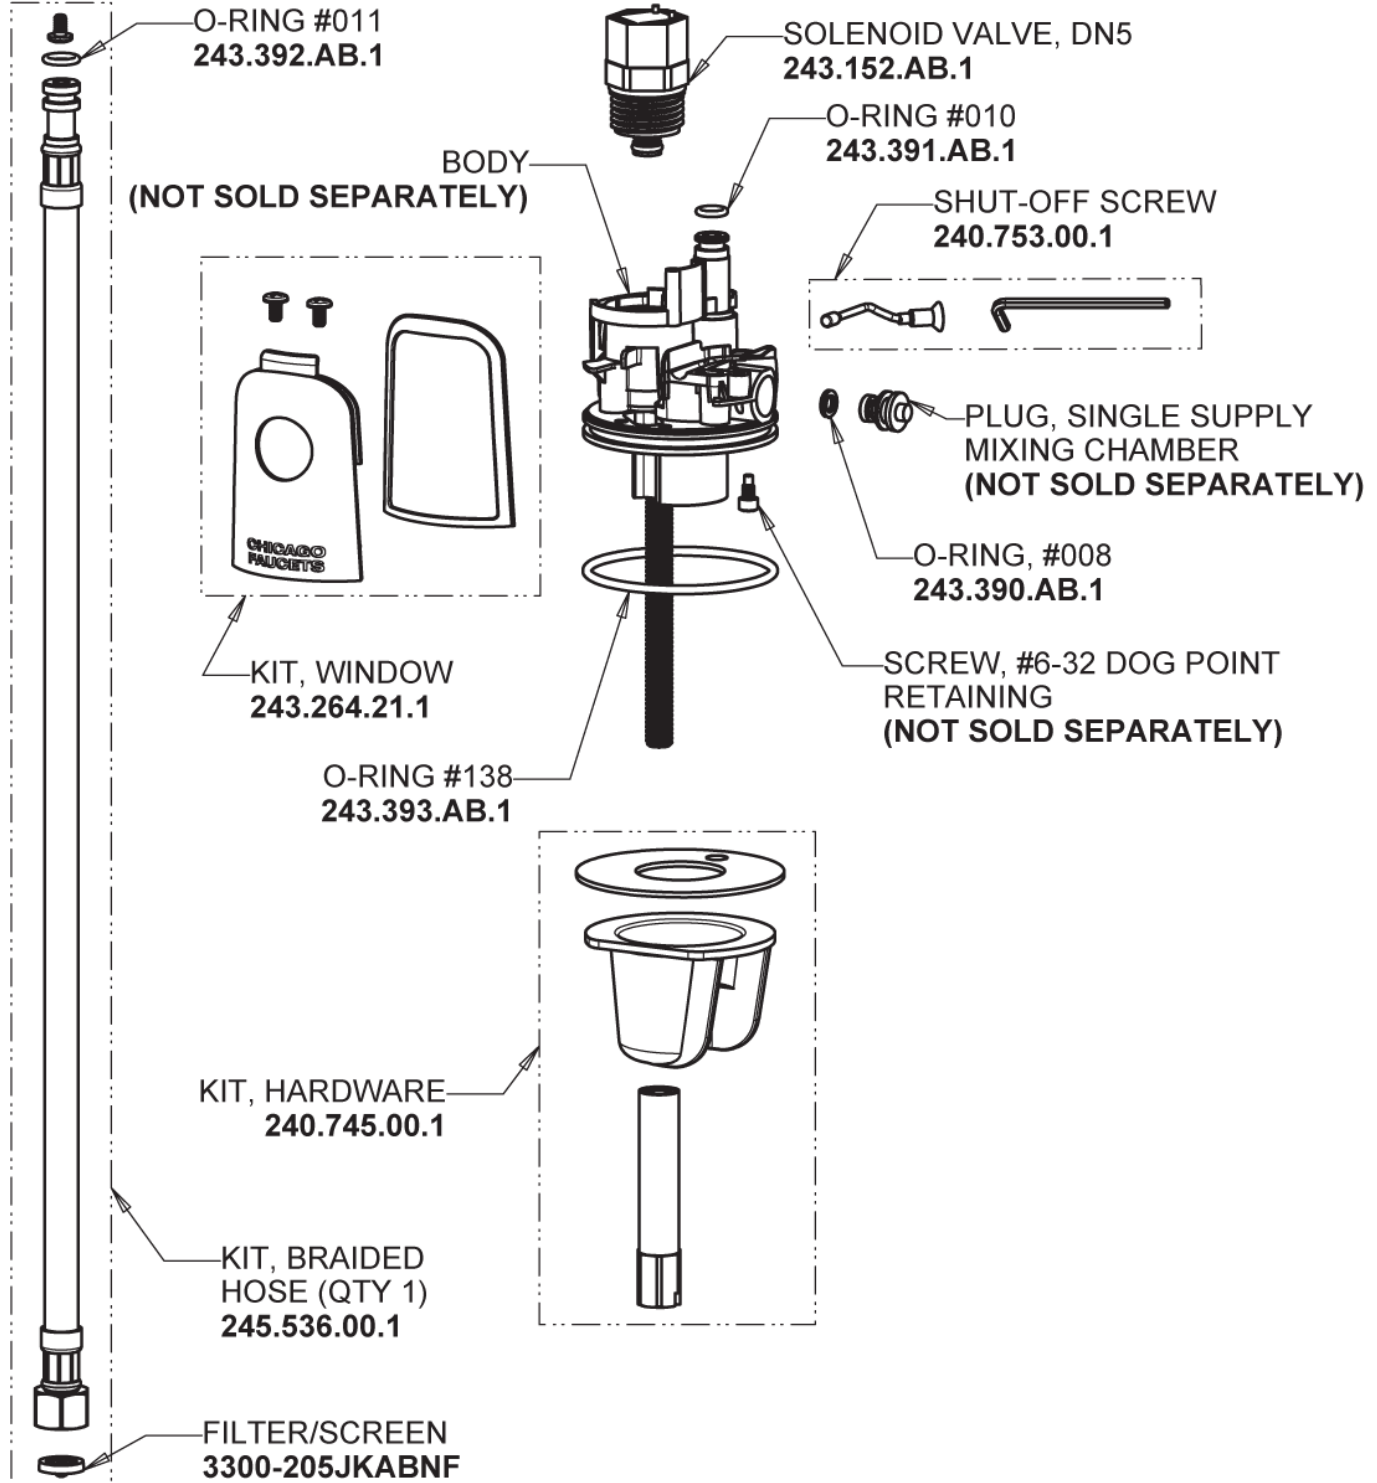

Repair Parts

116.709.AB.1T

Touch-free, programmable faucet with above-deck electronics

CHICAGO FAUCETS®

Geberit Group

HyTronic Base, No Mixer

Base Parts:

For Technical Assistance:

Touch-free, programmable faucet with above-deck electronics

CHICAGO FAUCETS®

Geberit Group

Long Life Battery Kit
243.868.00.1

HyTronic Curve Spout
242.753.AB.1

Electronic Module
242.433.00.1T

0.5 GPM (1.9 L/min) Vandal Proof Econo-Flo Non-Aerating Spray
E2805JKABCP