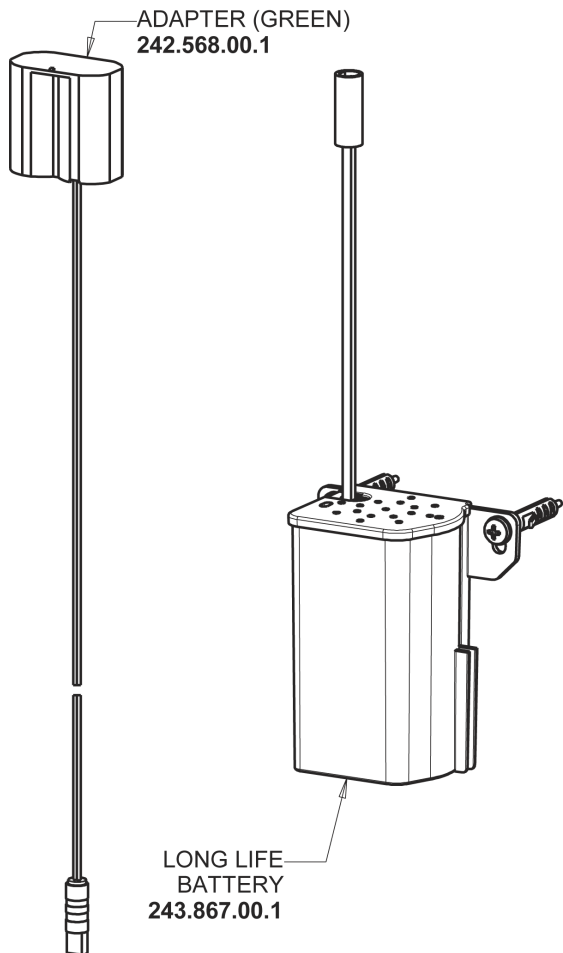

Repair Parts

116.709.AB.1T

Touch-free, programmable faucet with above-deck electronics

CHICAGO FAUCETS®

Geberit Group

HyTronic Base, No Mixer

Base Parts:

For Technical Assistance:

Touch-free, programmable faucet with above-deck electronics

CHICAGO FAUCETS®

Geberit Group

Long Life Battery Kit
243.868.00.1

HyTronic Curve Spout
242.753.AB.1

Electronic Module
242.433.00.1T

0.5 GPM (1.9 L/min) Vandal Proof Econo-Flo Non-Aerating Spray
E2805JKABCP