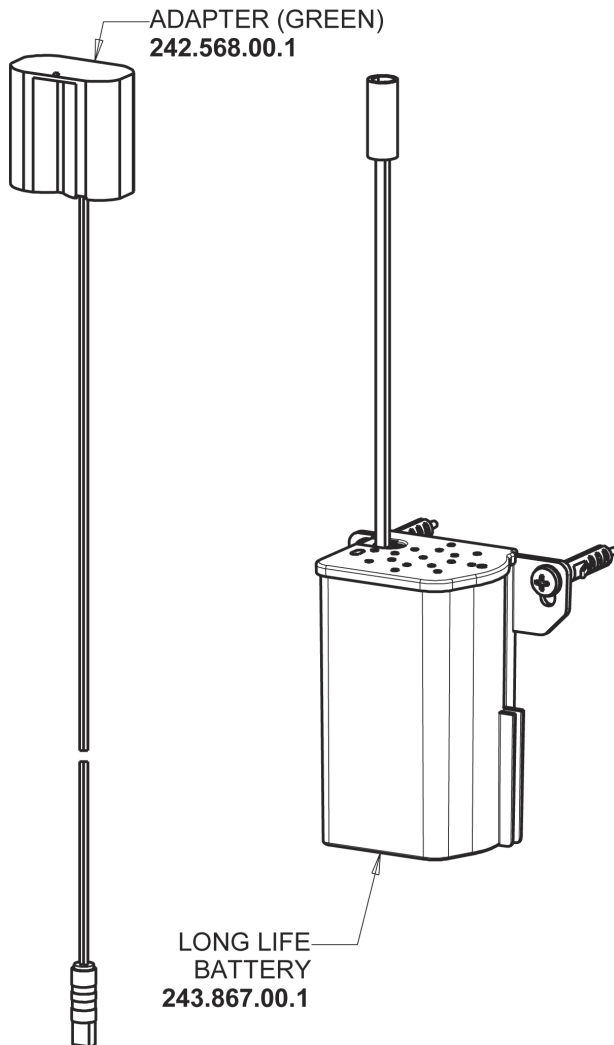

Repair Parts

116.697.AB.1T

Touch-free, programmable faucet with above-deck electronics, designed specifically for Patient Care applications

CHICAGO FAUCETS®

Geberit Group

Base Parts:

5-1/4" Rigid / Swing Gooseneck Spout GN2AH8JKABCP

chicagofaucets.com

Repair Parts

116.697.AB.1T

Touch-free, programmable faucet with above-deck electronics, designed specifically for Patient Care applications

CHICAGO FAUCETS®

Geberit Group

Long Life Battery Kit
243.868.00.1