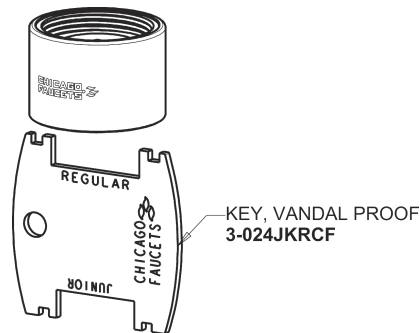

Repair Parts

116.697.AB.1T

Touch-free, programmable faucet with above-deck electronics, designed specifically for Patient Care applications

CHICAGO FAUCETS®

Geberit Group

Base Parts:

5-1/4" Rigid / Swing Gooseneck Spout GN2AH8JKABCP

2.2 GPM (8.3 L/min) Vandal Proof Aerator E3VPJKABCP

For Technical Assistance:

Phone: 800-TEC-TRUE (832-8783)

Email: techsupport.us@chicagofaucets.com

2100 South Clearwater Drive

Des Plaines, IL 60018

Phone: 847-803-5000