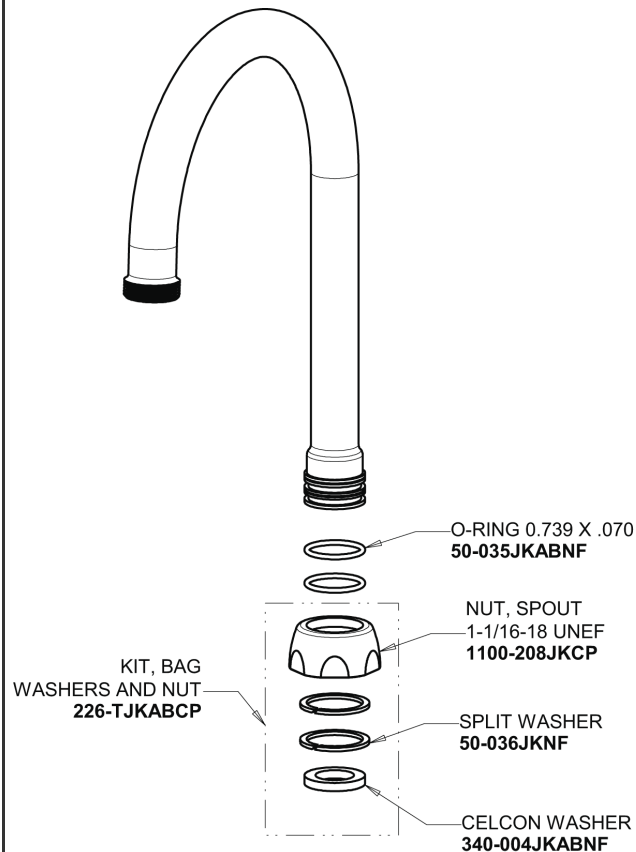

Repair Parts

116.697.AB.1T

Touch-free, programmable faucet with above-deck electronics, designed specifically for Patient Care applications

CHICAGO FAUCETS®

Geberit Group

Base Parts:

5-1/4" Rigid / Swing Gooseneck Spout GN2AH8JKABCP

2.2 GPM (8.3 L/min) Vandal Proof Aerator E3VPJKABCP

For Technical Assistance:

Phone: 800-TEC-TRUE (832-8783)

Email: techsupport.us@chicagofaucets.com

2100 South Clearwater Drive

Des Plaines, IL 60018

Phone: 847-803-5000