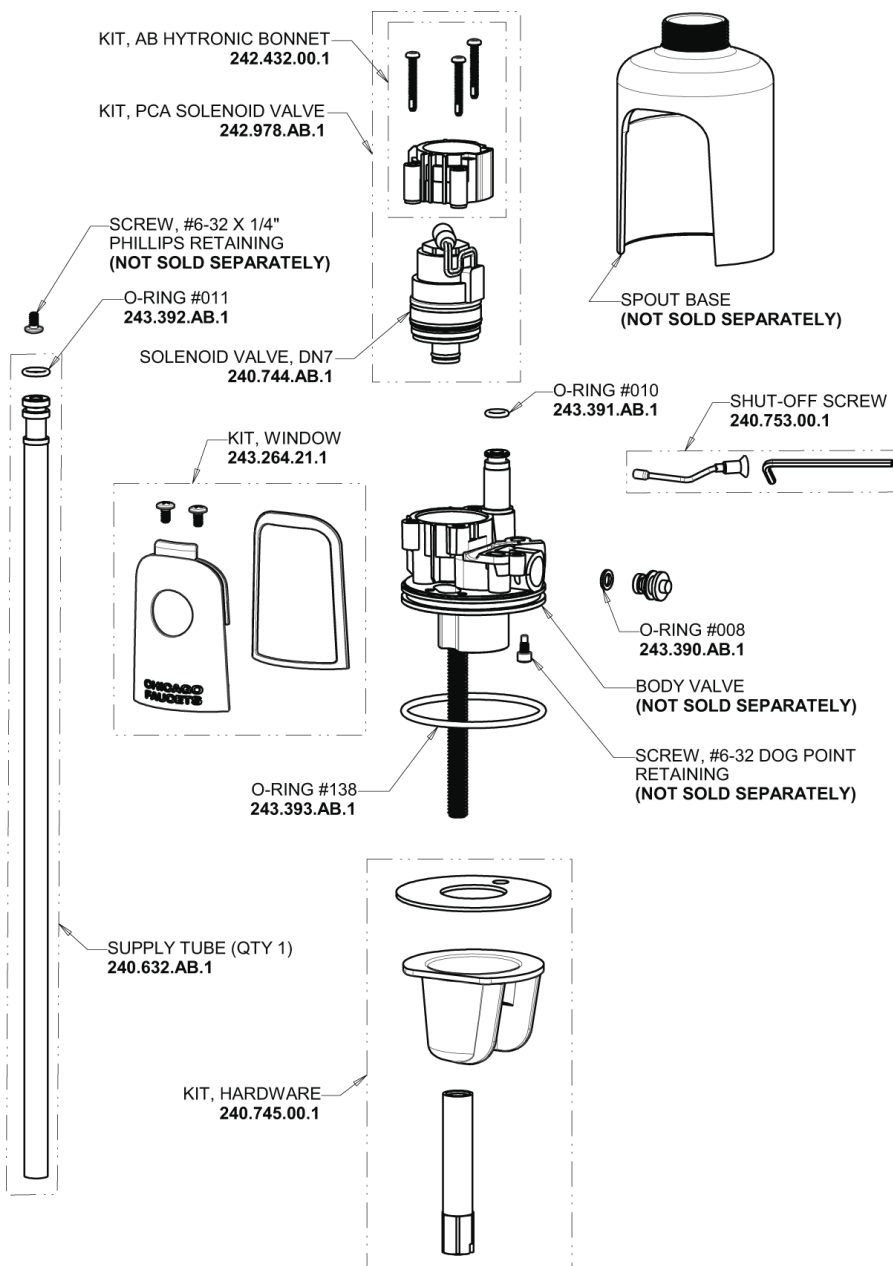

Repair Parts

116.697.AB.1T

Touch-free, programmable faucet with above-deck electronics, designed specifically for Patient Care applications

CHICAGO FAUCETS®

Geberit Group

Base Parts:

5-1/4" Rigid / Swing Gooseneck Spout GN2AH8JKABCP

2.2 GPM (8.3 L/min) Vandal Proof Aerator E3VPJKABCP

For Technical Assistance:

Phone: 800-TEC-TRUE (832-8783)

Email: techsupport.us@chicagofaucets.com

2100 South Clearwater Drive

Des Plaines, IL 60018

Phone: 847-803-5000

chicagofaucets.com

Repair Parts

116.697.AB.1T

Touch-free, programmable faucet with above-deck electronics, designed specifically for Patient Care applications

CHICAGO FAUCETS®

Geberit Group

Long Life Battery Kit
243.868.00.1