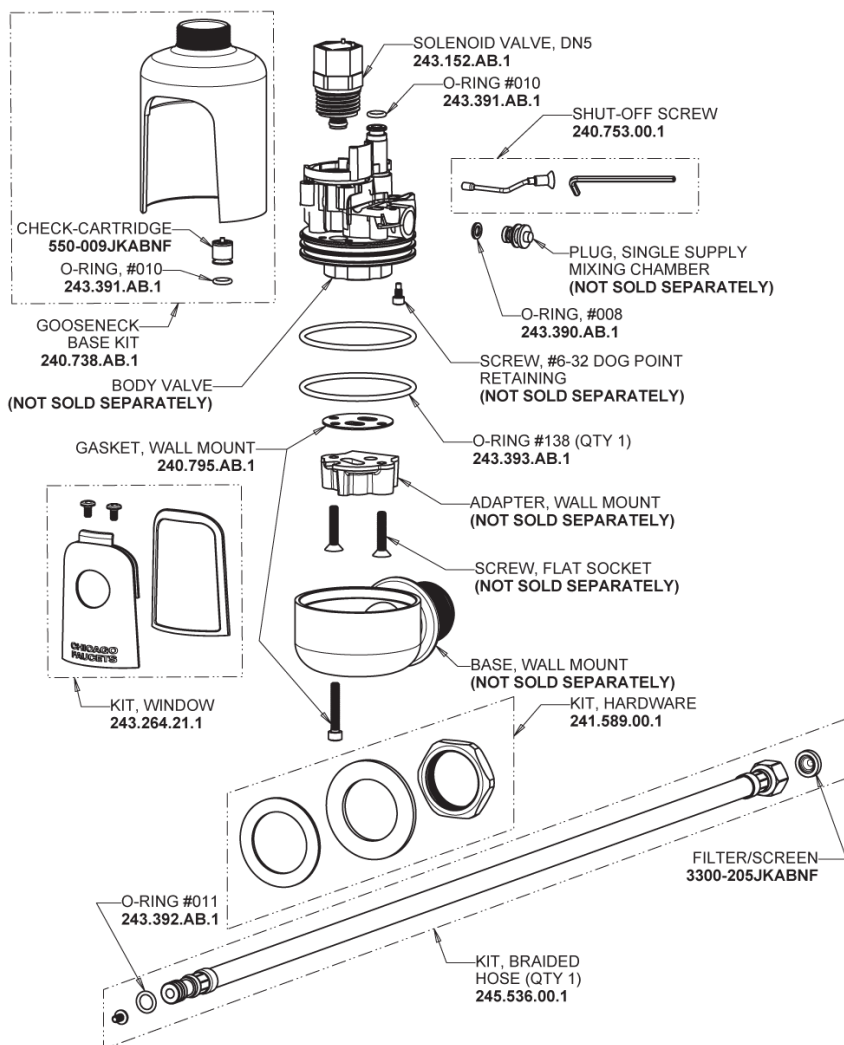

Repair Parts

116.691.AB.1T

Touch-free, programmable faucet with above-deck electronics

CHICAGO FAUCETS®

Geberit Group

HyTronic Base for Wall, No Mixer

Base Parts:

EBPS