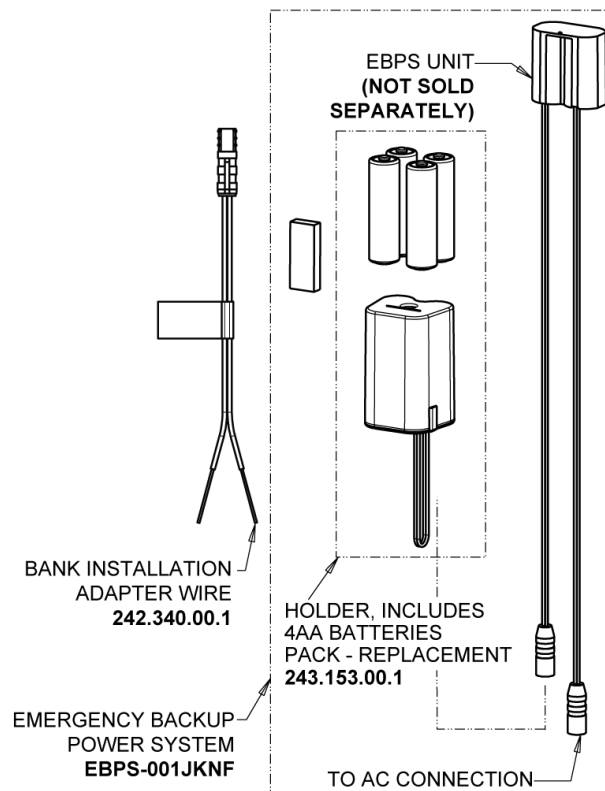

Repair Parts

116.691.AB.1T

Touch-free, programmable faucet with above-deck electronics

CHICAGO FAUCETS®

Geberit Group

HyTronic Base for Wall, No Mixer

Base Parts:

EBPS