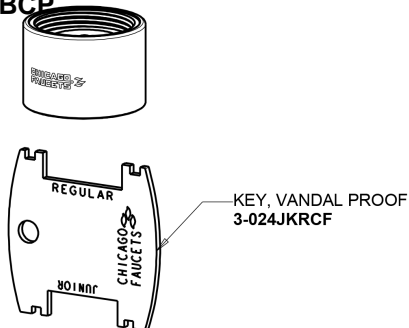

Touch-free, programmable faucet with above-deck electronics

CHICAGO FAUCETS®

Geberit Group

5-1/4" Rigid / Swing Gooseneck Spout
GN2AH8JKABCP

0.35 GPM (1.3 L/min) Vandal Proof Econo-Flo Non-Aerating
Outlet
E38VPJKABCP