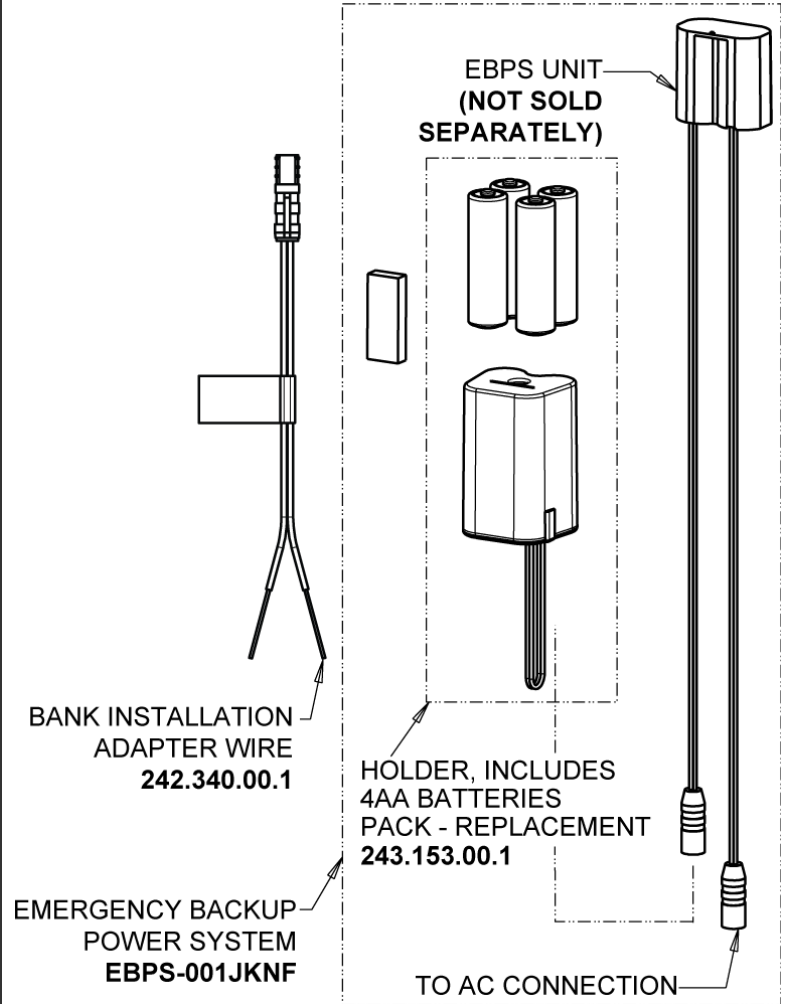

EBPS

Electronic Module
242.433.00.1T