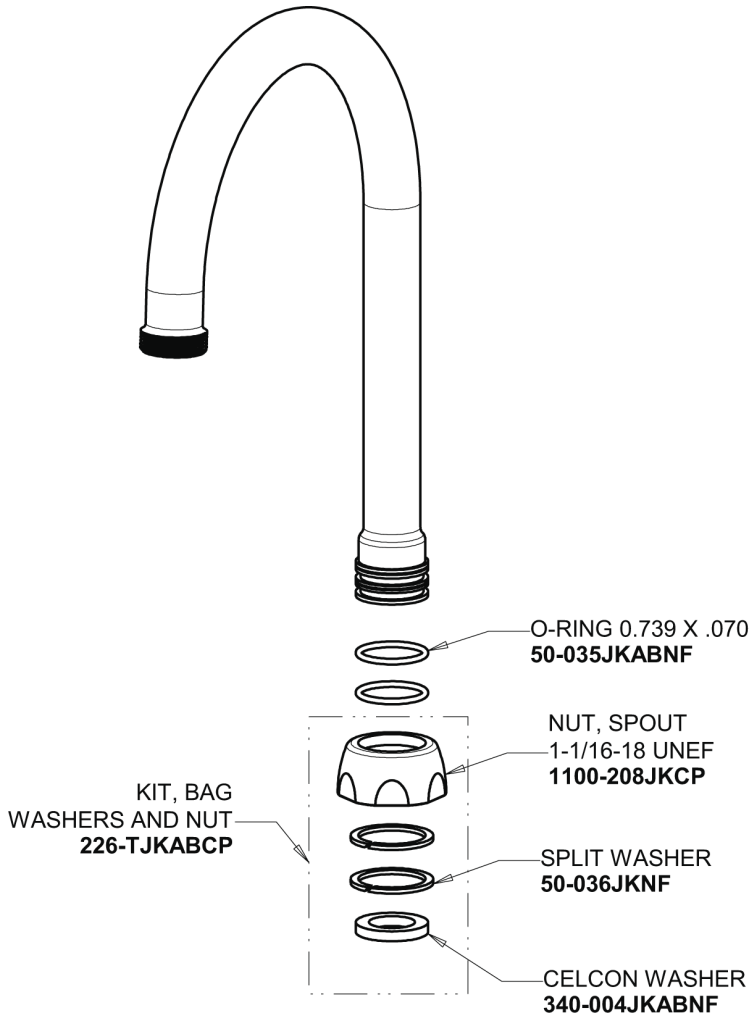

Repair Parts

116.689.AB.1T

Touch-free, programmable faucet with above-deck electronics

CHICAGO FAUCETS®

Geberit Group

HyTronic Base for Wall with Internal Mixer

Base Parts:

For Technical Assistance:

Touch-free, programmable faucet with above-deck electronics

CHICAGO FAUCETS®

Geberit Group

5-1/4" Rigid / Swing Gooseneck Spout
GN2AH8JKABCP

0.35 GPM (1.3 L/min) Vandal Proof Econo-Flo Non-Aerating
Outlet
E38VPJKABCP