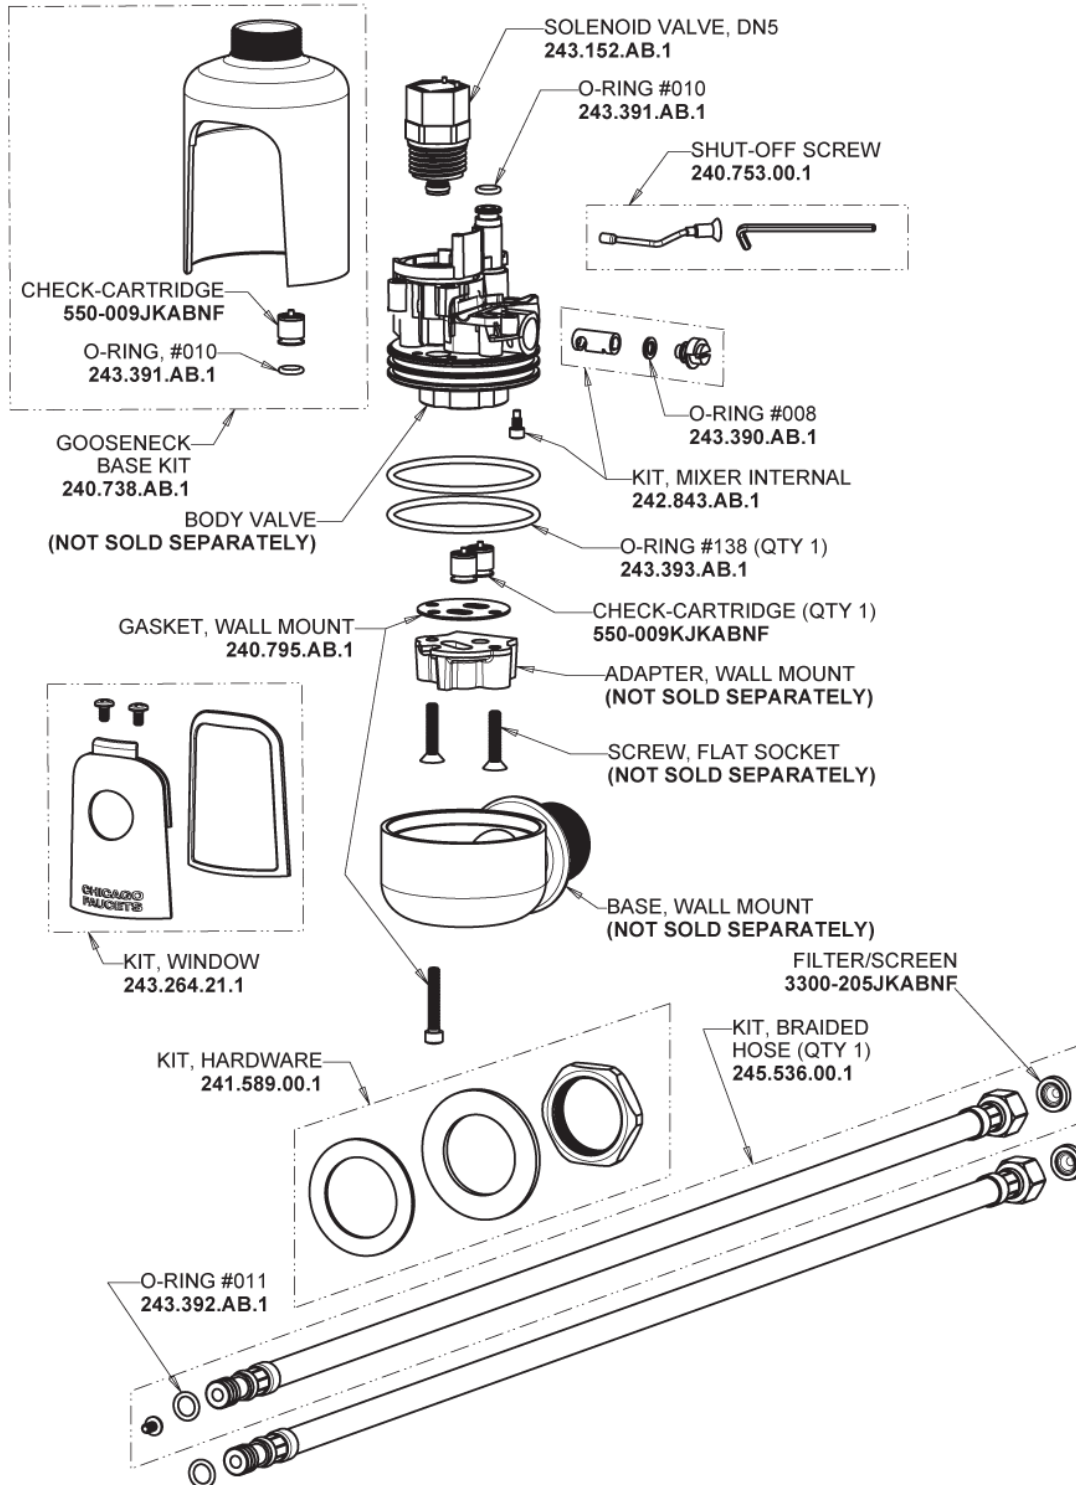

Repair Parts

116.689.AB.1T

Touch-free, programmable faucet with above-deck electronics

CHICAGO FAUCETS®

Geberit Group

HyTronic Base for Wall with Internal Mixer

Base Parts:

For Technical Assistance:

Touch-free, programmable faucet with above-deck electronics

CHICAGO FAUCETS®

Geberit Group

5-1/4" Rigid / Swing Gooseneck Spout
GN2AH8JKABCP

0.35 GPM (1.3 L/min) Vandal Proof Econo-Flo Non-Aerating
Outlet
E38VPJKABCP