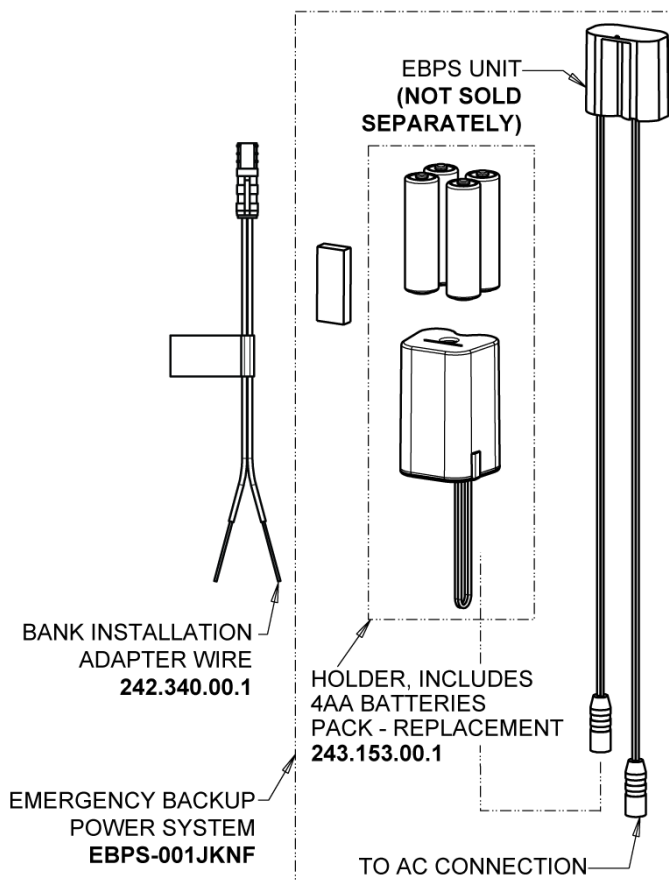

EBPS

Electronic Module
242.433.00.1T

For Technical Assistance:

Phone: 800-TEC-TRUE (832-8783)

Email: techsupport.us@chicago faucets.com

2100 South Clearwater Drive

Des Plaines, IL 60018

Phone: 847-803-5000

chicago faucets.com