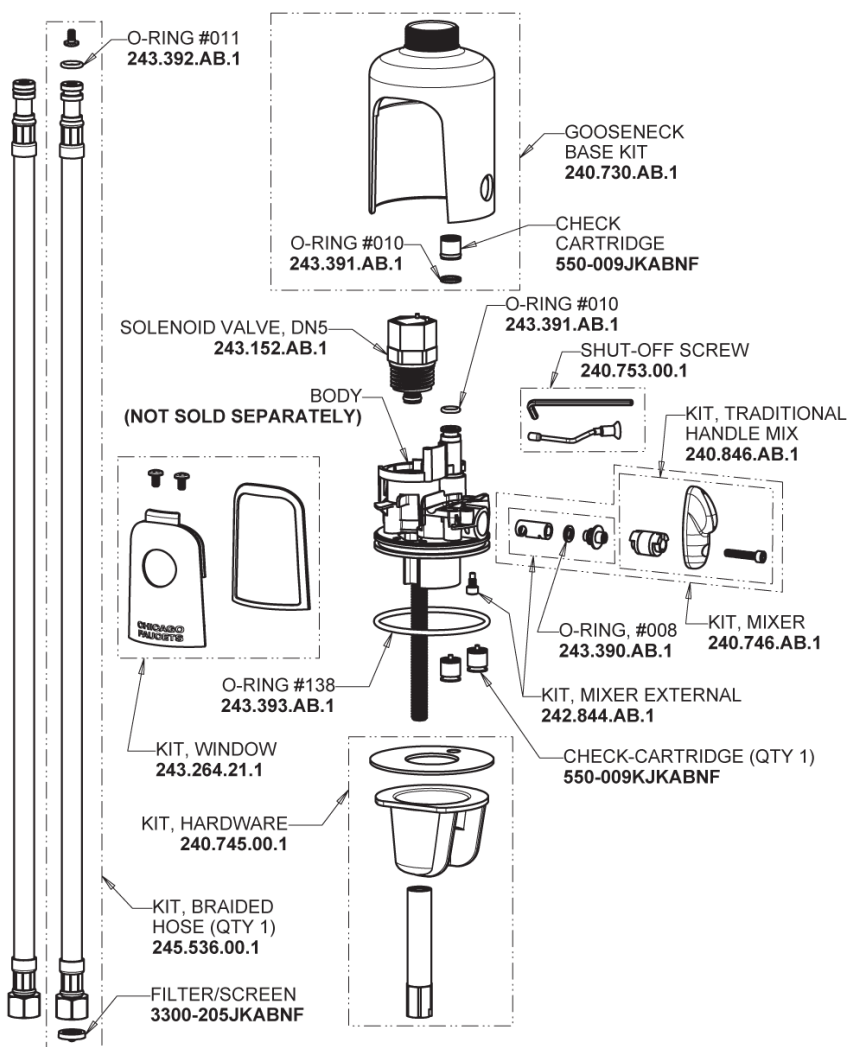

# Repair Parts

116.687.AB.1T

Touch-free, programmable faucet with above-deck electronics

## Base Parts: