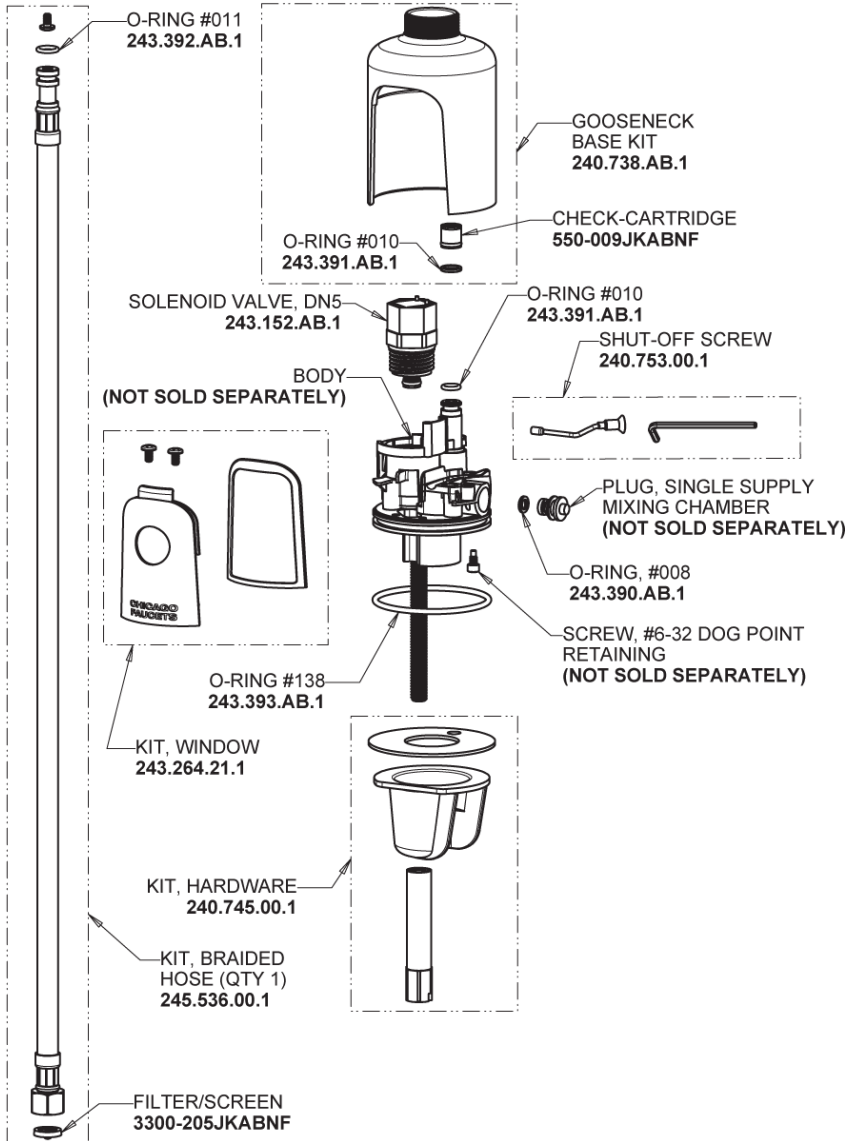

# Repair Parts

116.685.AB.1T

Touch-free, programmable faucet with above-deck electronics

## Base Parts: