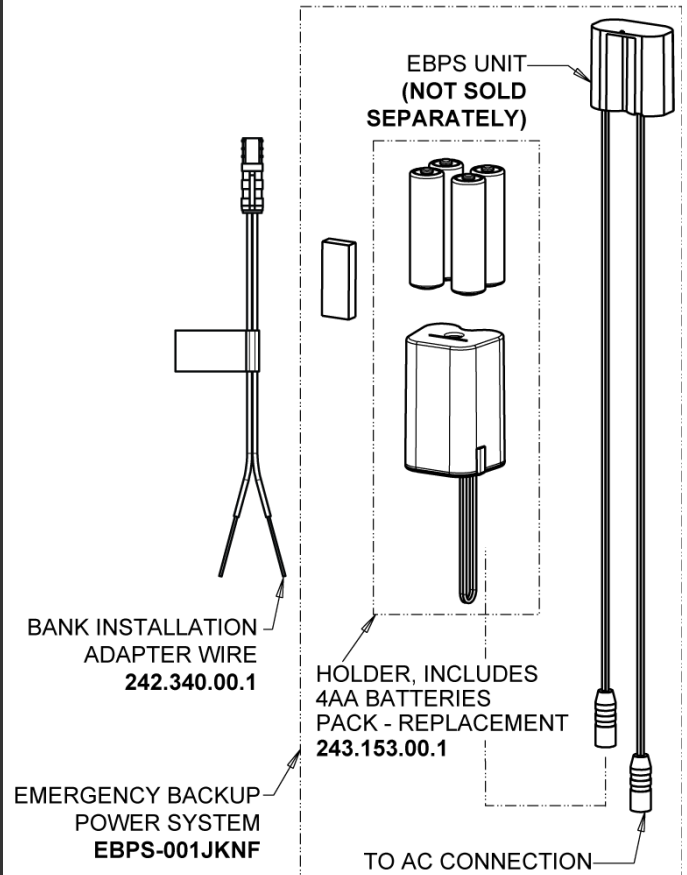

EBPS

Electronic Module
242.433.00.1T

For Technical Assistance:

Phone: 800-TEC-TRUE (832-8783)

Email: techsupport.us@chicagofaucets.com

2100 South Clearwater Drive

Des Plaines, IL 60018

Phone: 847-803-5000

chicagofaucets.com