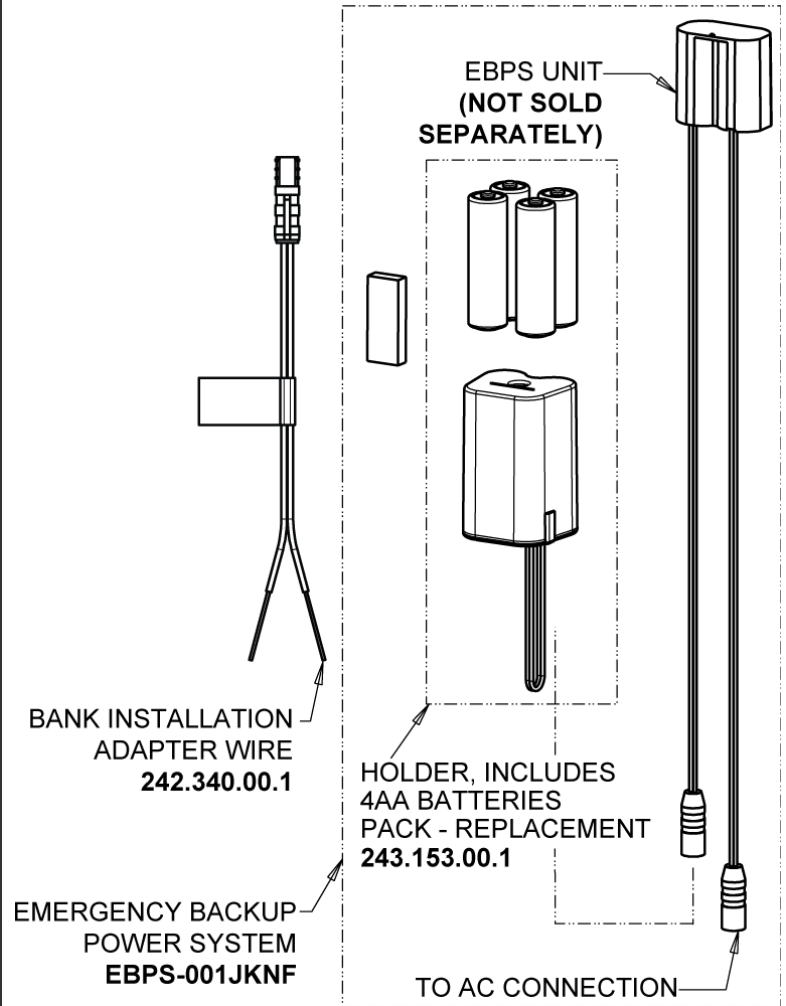

CHICAGO FAUCETS®

Geberit Group

5-1/4" Rigid/Swing Gooseneck Spout with Flow Control
GN2H8FCJKABCP

Electronic Module
242.433.00.1T

EBPS

For Technical Assistance:

Phone: 800-TEC-TRUE (832-8783)

Email: techsupport.us@chicagofaucets.com