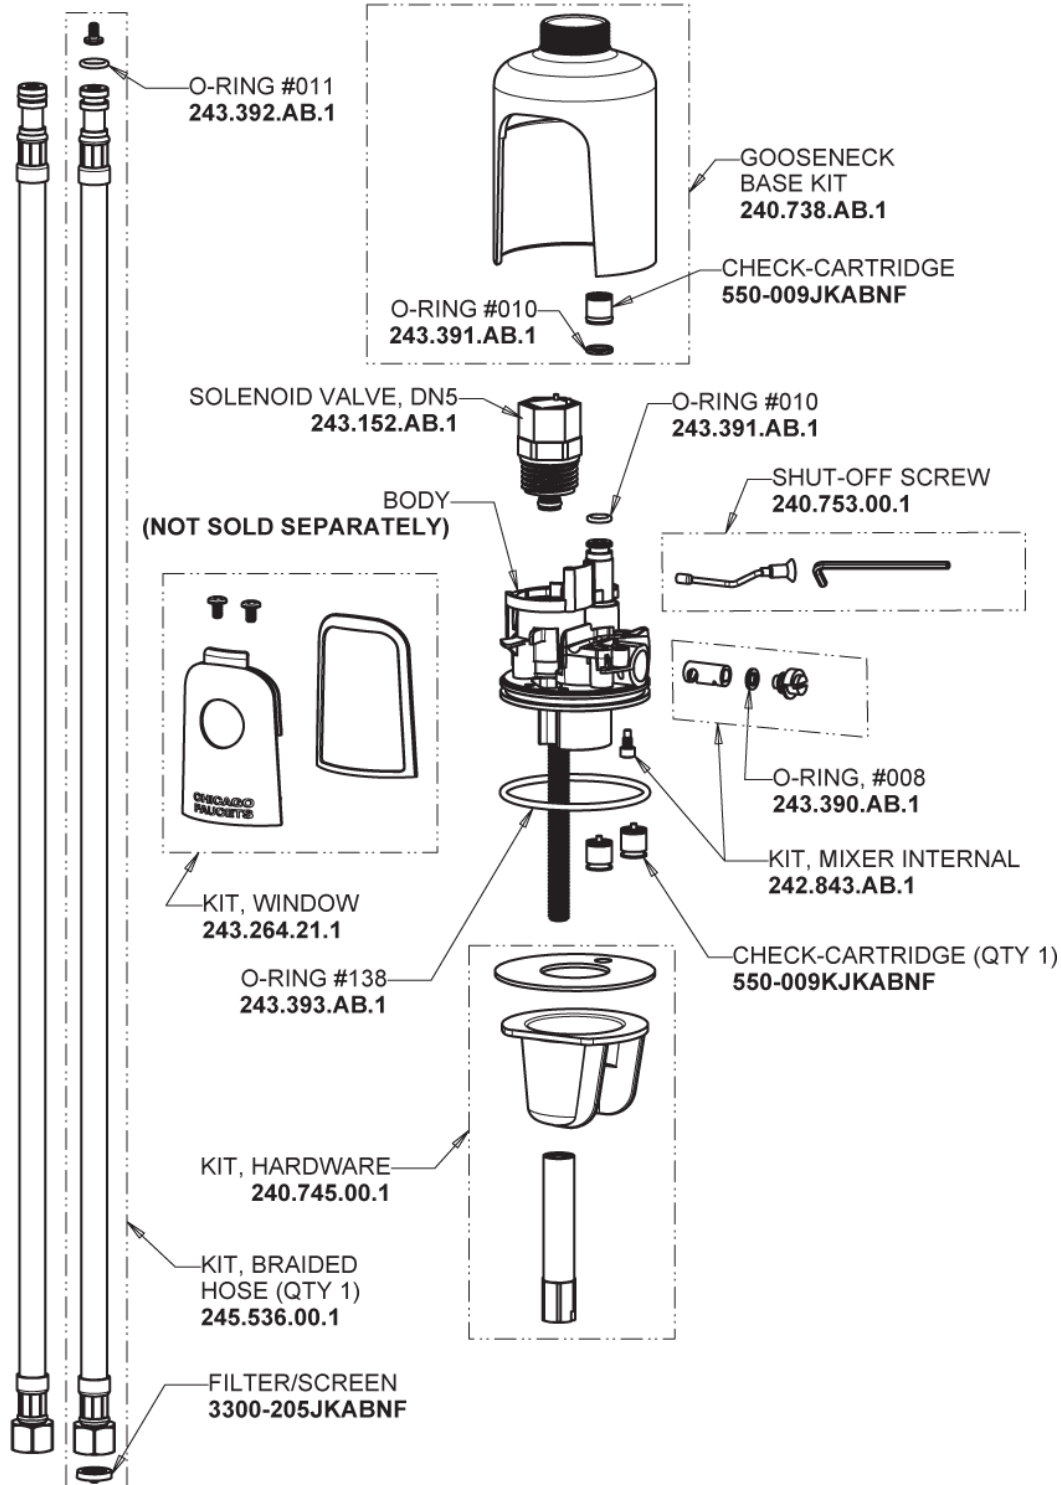

Repair Parts

116.683.AB.1T

Touch-free, programmable faucet with above-deck electronics

CHICAGO FAUCETS®

Geberit Group

Base Parts:

For Technical Assistance:

Phone: 800-TEC-TRUE (832-8783)

CHICAGO FAUCETS®

Geberit Group

5-1/4" Rigid/Swing Gooseneck Spout with Flow Control
GN2H8FCJKABCP

Electronic Module
242.433.00.1T

EBPS

For Technical Assistance:

Phone: 800-TEC-TRUE (832-8783)

Email: techsupport.us@chicagofaucets.com