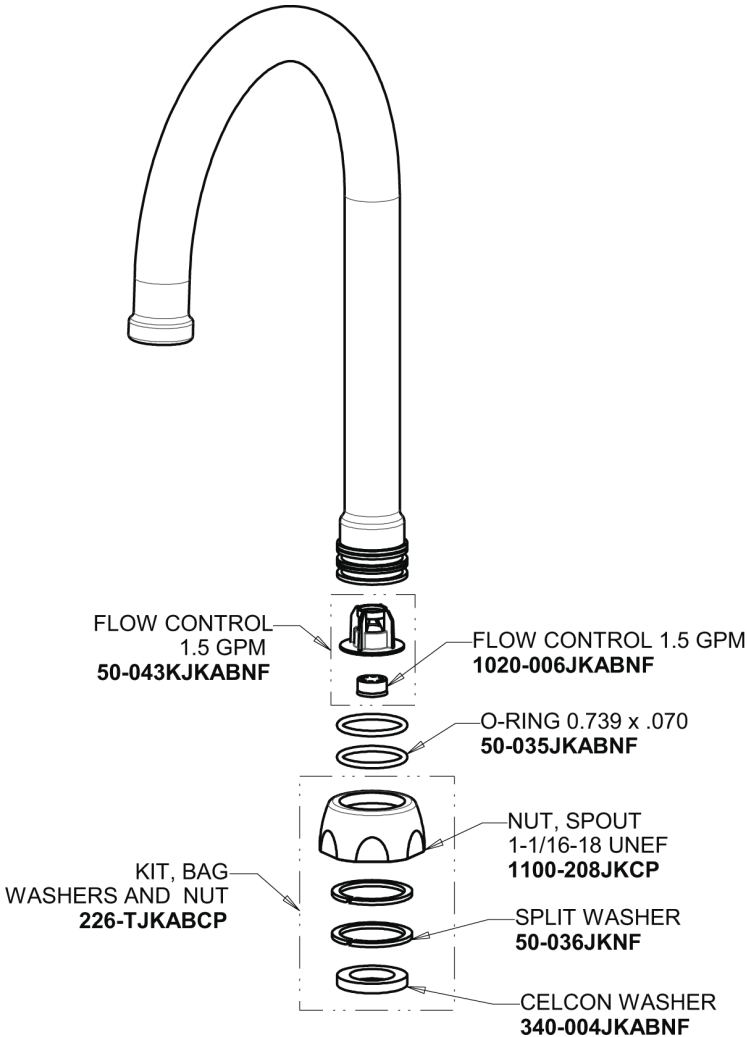

Repair Parts

116.683.AB.1T

Touch-free, programmable faucet with above-deck electronics

CHICAGO FAUCETS®

Geberit Group

Base Parts:

For Technical Assistance:

Phone: 800-TEC-TRUE (832-8783)

Email: techsupport.us@chicagofaucets.com

2100 South Clearwater Drive

Des Plaines, IL 60018

Phone: 847-803-5000

chicagofaucets.com

Repair Parts

116.683.AB.1T

Touch-free, programmable faucet with above-deck electronics

CHICAGO FAUCETS®

Geberit Group

5-1/4" Rigid/Swing Gooseneck Spout with Flow Control
GN2H8FCJKABCP

Electronic Module
242.433.00.1T

EBPS

For Technical Assistance:

Phone: 800-TEC-TRUE (832-8783)

Email: techsupport.us@chicagofaucets.com