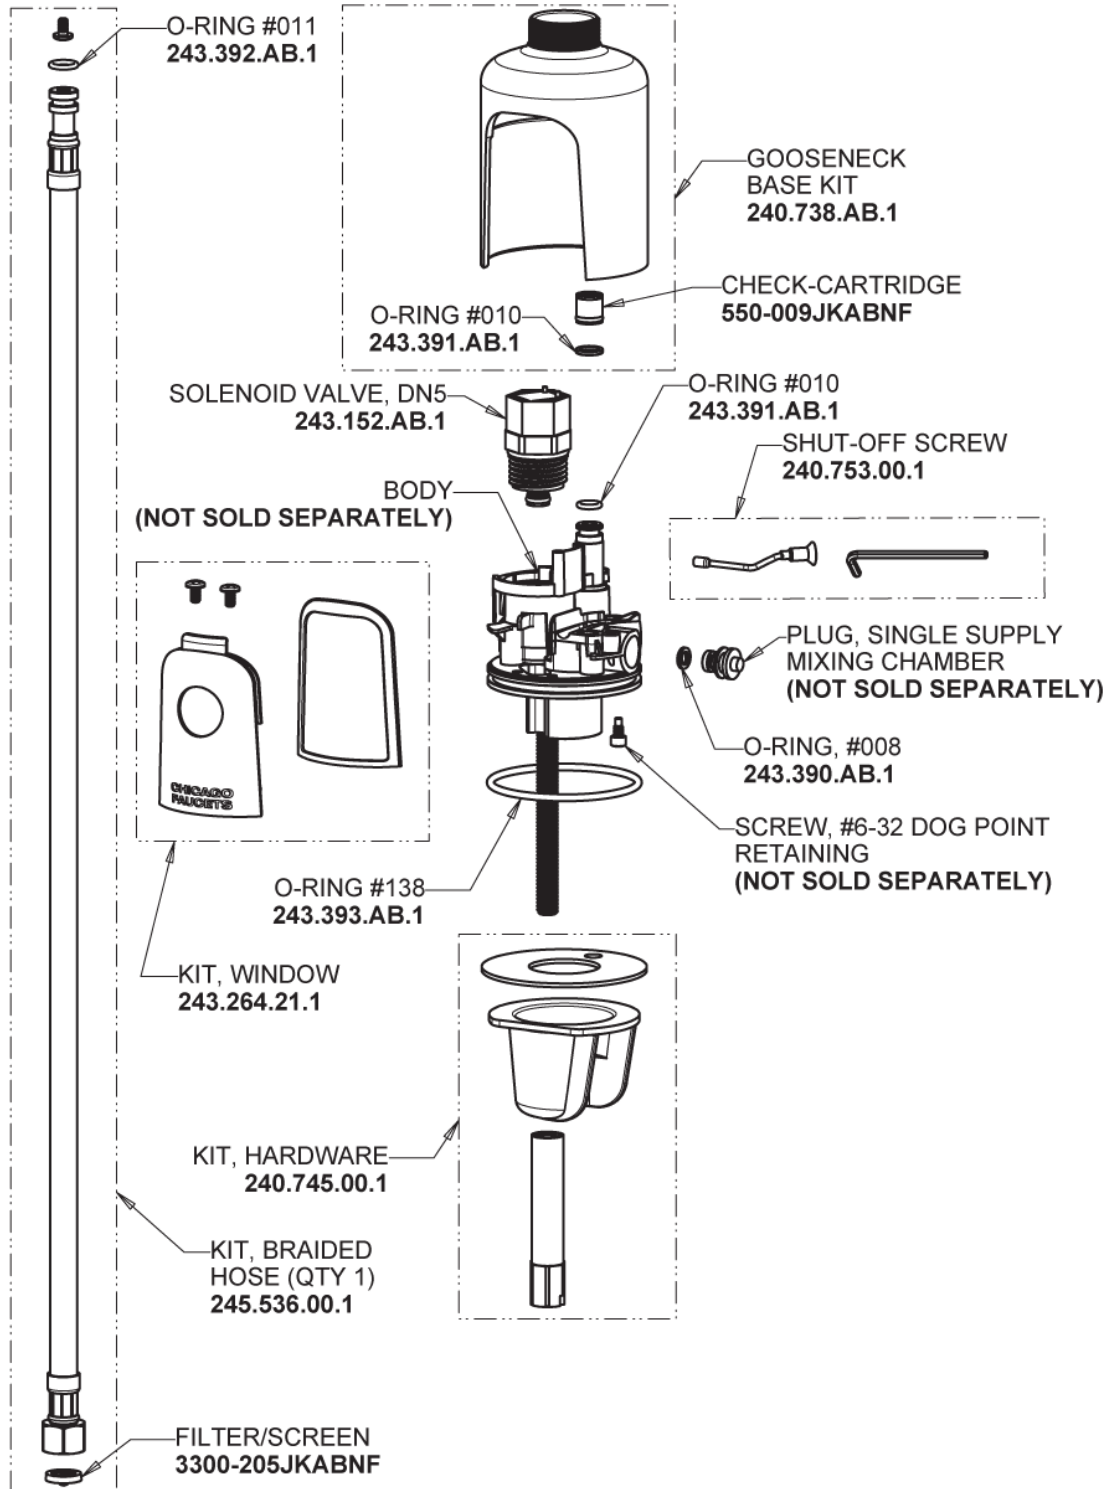

Repair Parts

116.682.AB.1T

Touch-free, programmable faucet with above-deck electronics

CHICAGO FAUCETS®

Geberit Group

Base Parts:

For Technical Assistance:

Phone: 800-TEC-TRUE (832-8783)

CHICAGO FAUCETS®

Geberit Group

5-1/4" Rigid/Swing Gooseneck Spout with Flow Control
GN2H8FCJKABCP

Electronic Module
242.433.00.1T

EBPS

For Technical Assistance:

Phone: 800-TEC-TRUE (832-8783)

Email: techsupport.us@chicagofaucets.com