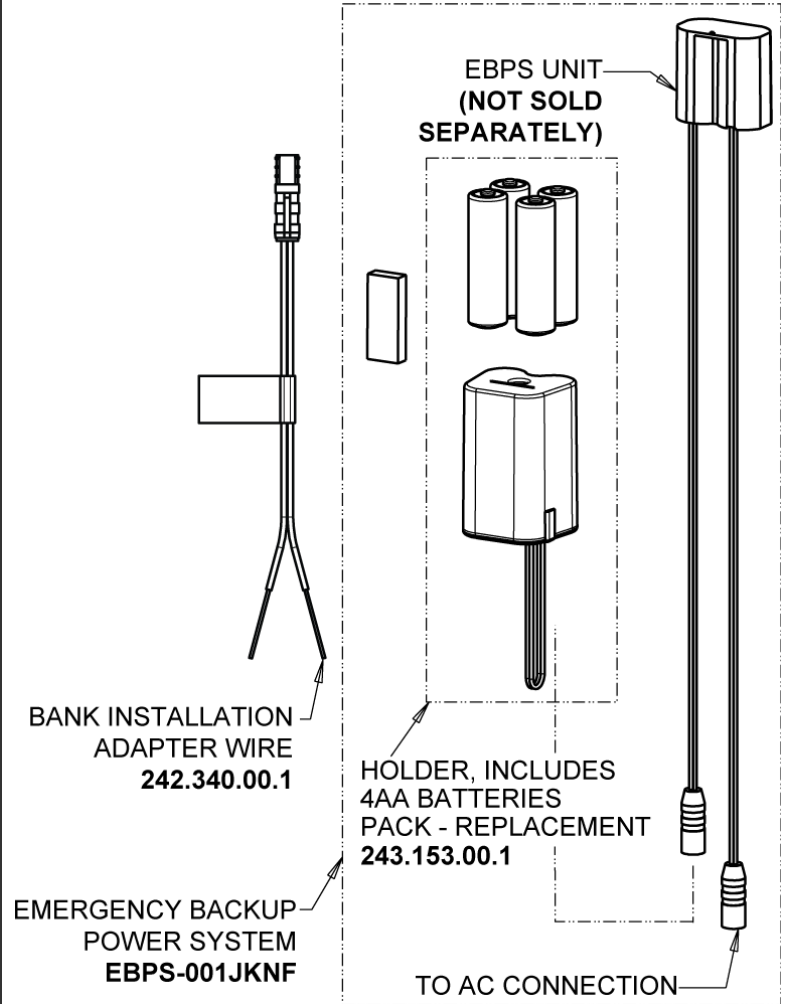

CHICAGO FAUCETS®

Geberit Group

5-1/4" Rigid/Swing Gooseneck Spout with Flow Control
GN2H8FCJKABCP

Electronic Module
242.433.00.1T

EBPS

For Technical Assistance:

Phone: 800-TEC-TRUE (832-8783)

Email: techsupport.us@chicagofaucets.com