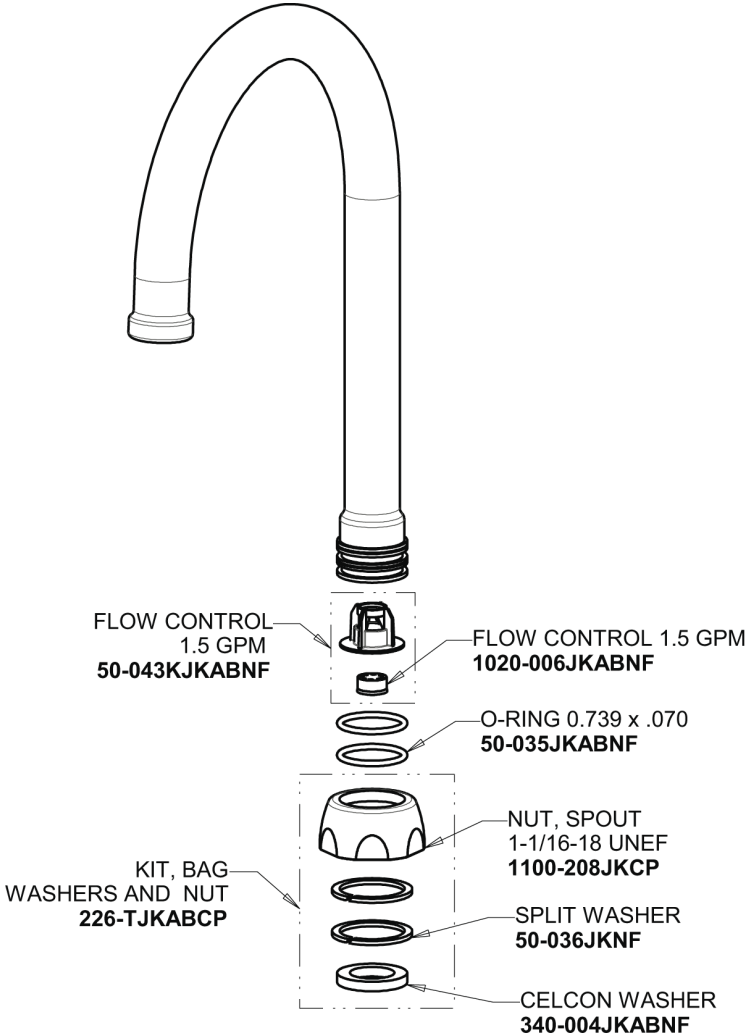

Repair Parts

116.682.AB.1T

Touch-free, programmable faucet with above-deck electronics

CHICAGO FAUCETS®

Geberit Group

Base Parts:

For Technical Assistance:

Phone: 800-TEC-TRUE (832-8783)

Email: techsupport.us@chicagofaucets.com

2100 South Clearwater Drive

Des Plaines, IL 60018

Phone: 847-803-5000

chicagofaucets.com

Repair Parts

116.682.AB.1T

Touch-free, programmable faucet with above-deck electronics

CHICAGO FAUCETS®

Geberit Group

5-1/4" Rigid/Swing Gooseneck Spout with Flow Control
GN2H8FCJKABCP

Electronic Module
242.433.00.1T

EBPS

For Technical Assistance:

Phone: 800-TEC-TRUE (832-8783)

Email: techsupport.us@chicagofaucets.com