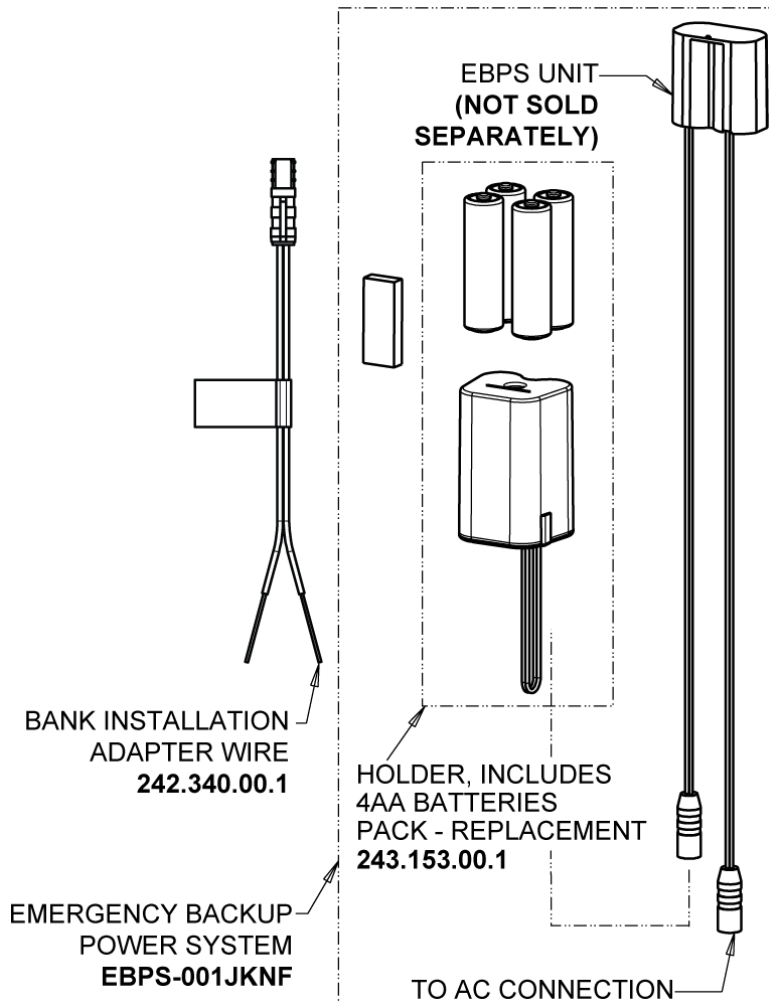

CHICAGO FAUCETS®

Geberit Group

5-1/4" Rigid / Swing Gooseneck Spout GN2AH8JKABCP

0.35 GPM (1.3 L/min) Vandal Proof Econo-Flo Non-Aerating Outlet E38VPJKABCP

EBPS

Electronic Module 242.433.00.1T

For Technical Assistance: