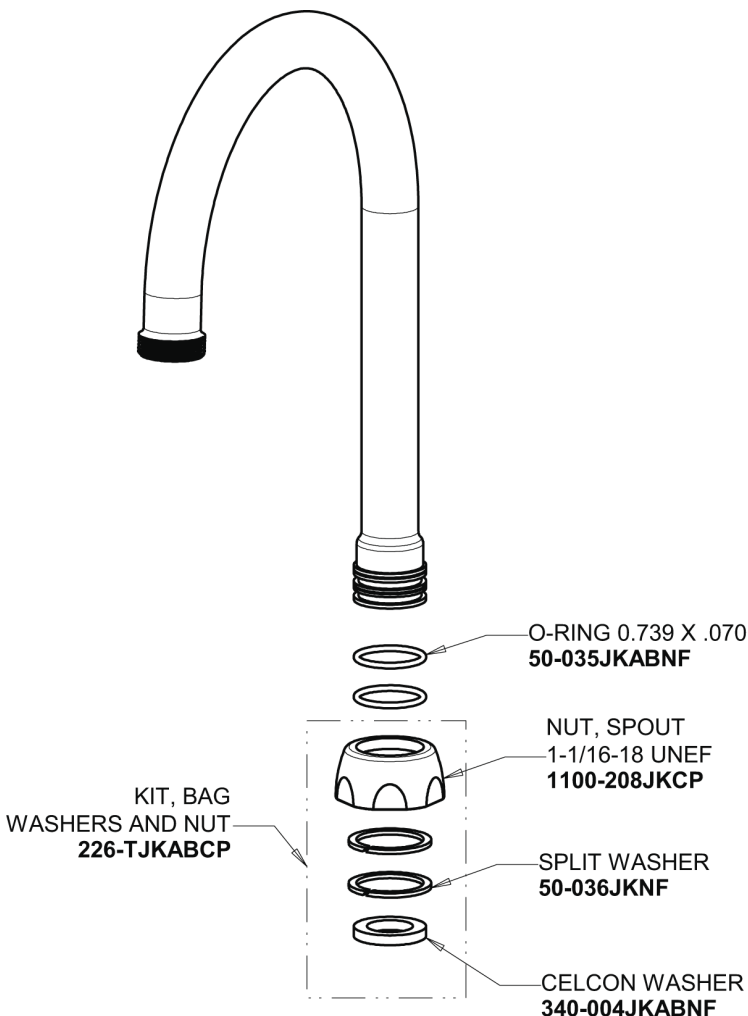

Repair Parts

116.681.AB.1T

Touch-free, programmable faucet with above-deck electronics

CHICAGO FAUCETS®

Geberit Group

Base Parts:

For Technical Assistance:

Phone: 800-TEC-TRUE (832-8783)

CHICAGO FAUCETS®

Geberit Group

5-1/4" Rigid / Swing Gooseneck Spout GN2AH8JKABCP

0.35 GPM (1.3 L/min) Vandal Proof Econo-Flo Non-Aerating Outlet E38VPJKABCP

EBPS

Electronic Module 242.433.00.1T

For Technical Assistance: