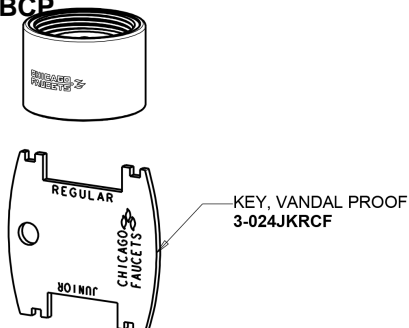

Repair Parts

116.681.AB.1T

Touch-free, programmable faucet with above-deck electronics

CHICAGO FAUCETS®

Geberit Group

Base Parts:

For Technical Assistance:

Phone: 800-TEC-TRUE (832-8783)

CHICAGO FAUCETS®

Geberit Group

5-1/4" Rigid / Swing Gooseneck Spout GN2AH8JKABCP

0.35 GPM (1.3 L/min) Vandal Proof Econo-Flo Non-Aerating Outlet E38VPJKABCP

EBPS

Electronic Module 242.433.00.1T

For Technical Assistance: