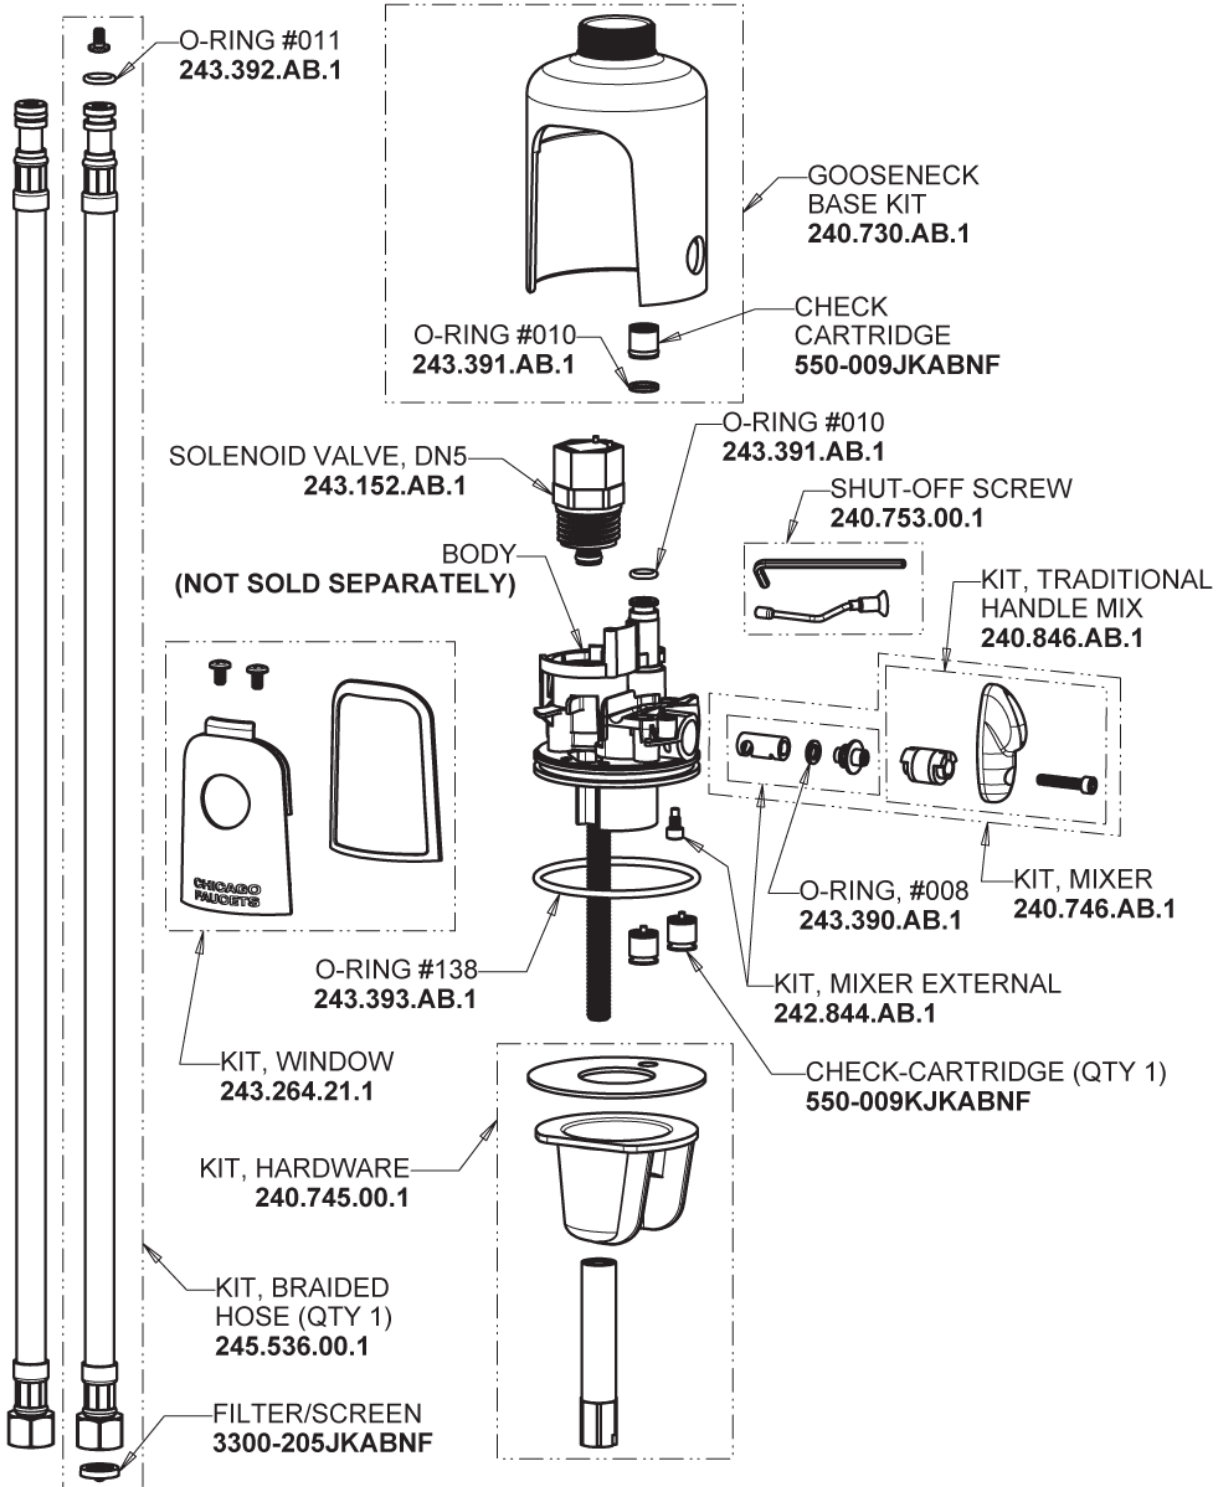

Repair Parts

116.681.AB.1T

Touch-free, programmable faucet with above-deck electronics

CHICAGO FAUCETS®

Geberit Group

Base Parts:

For Technical Assistance:

Phone: 800-TEC-TRUE (832-8783)

CHICAGO FAUCETS®

Geberit Group

5-1/4" Rigid / Swing Gooseneck Spout GN2AH8JKABCP

0.35 GPM (1.3 L/min) Vandal Proof Econo-Flo Non-Aerating Outlet E38VPJKABCP

EBPS

Electronic Module 242.433.00.1T

For Technical Assistance: