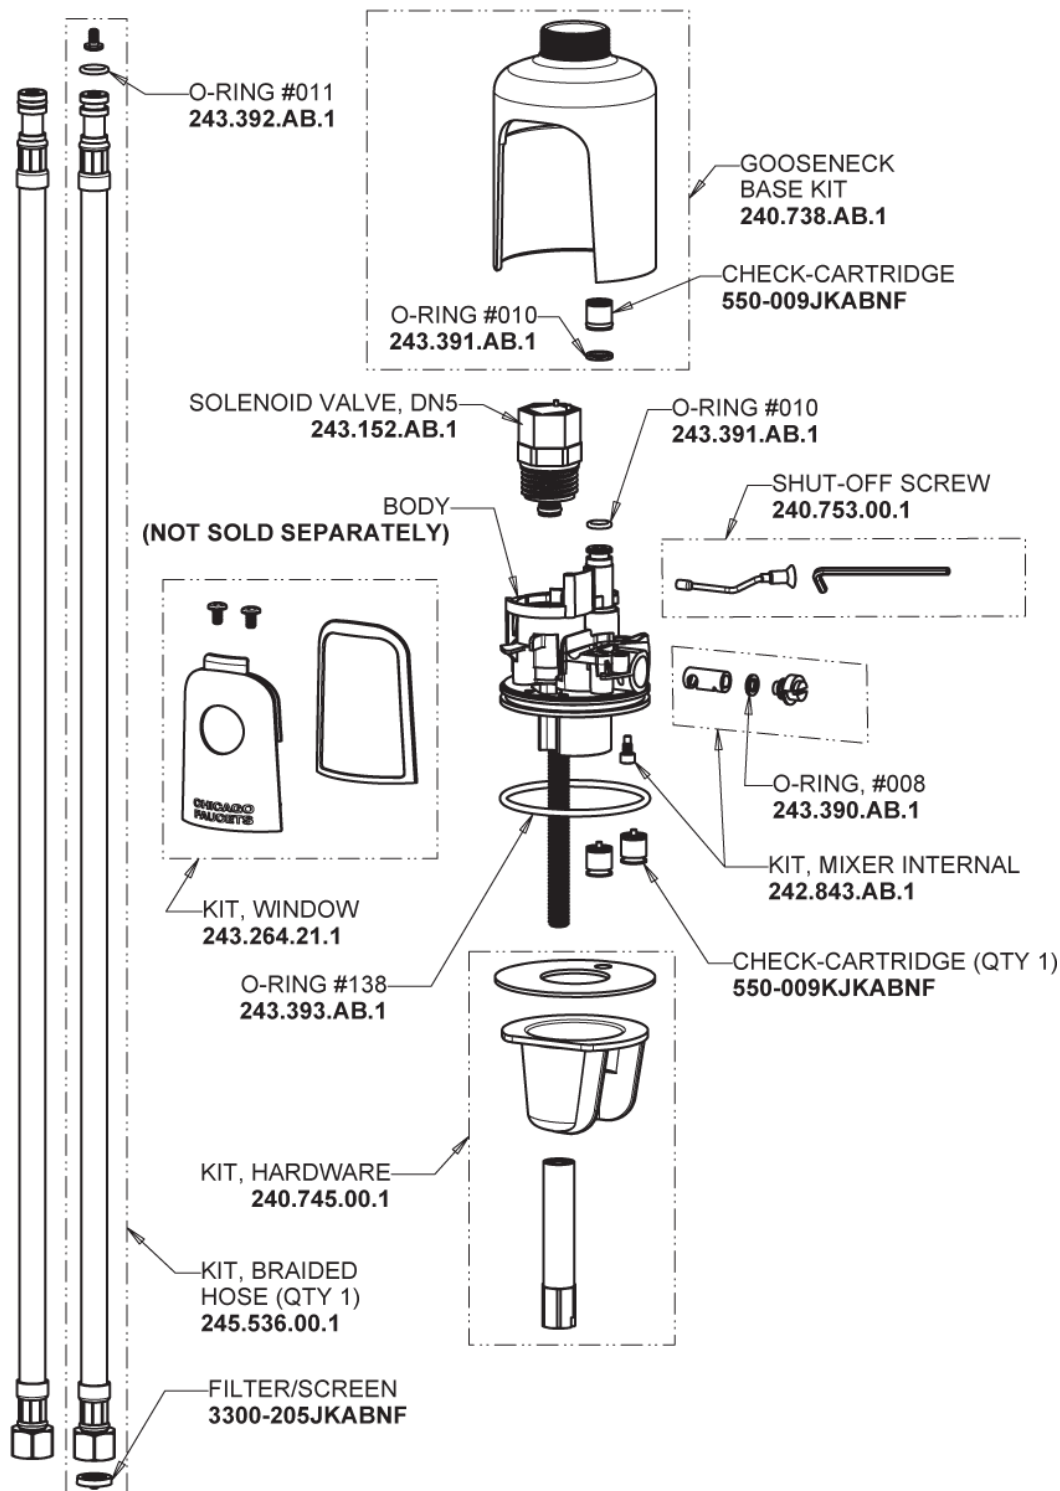

Repair Parts

116.680.AB.1T

Touch-free, programmable faucet with above-deck electronics

CHICAGO FAUCETS®

Geberit Group

Base Parts:

For Technical Assistance:

Phone: 800-TEC-TRUE (832-8783)

CHICAGO FAUCETS®

Geberit Group

5-1/4" Rigid / Swing Gooseneck Spout GN2AH8JKABCP

EBPS

0.35 GPM (1.3 L/min) Vandal Proof Econo-Flo Non-Aerating Outlet E38VPJKABCP

Electronic Module 242.433.00.1T

For Technical Assistance: