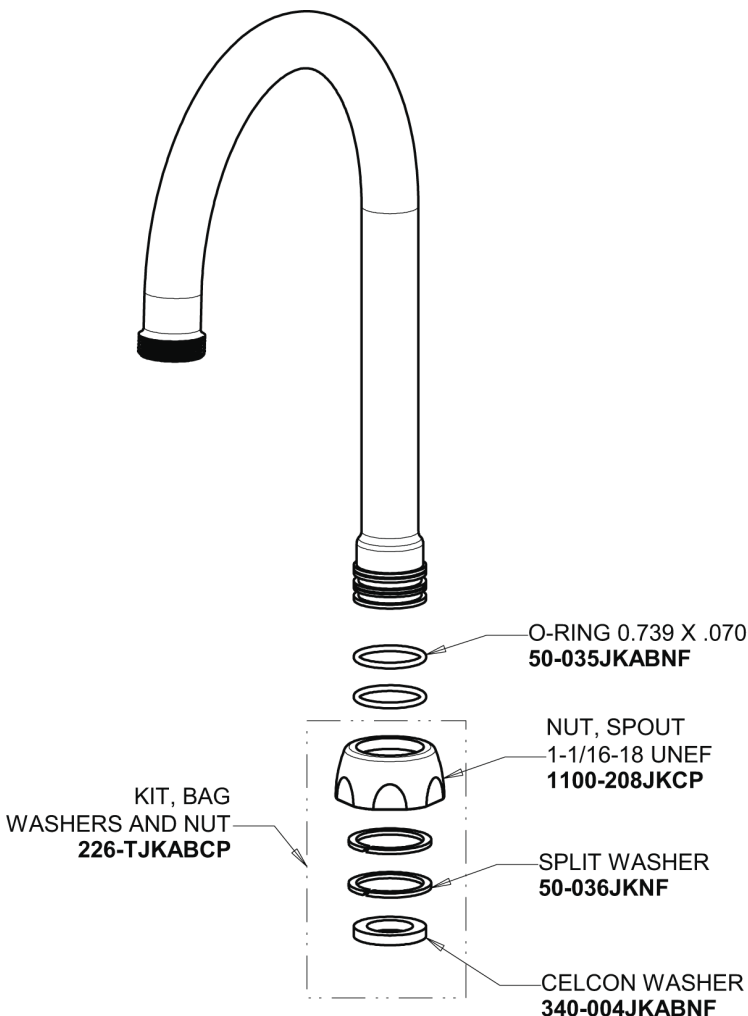

Repair Parts

116.680.AB.1T

Touch-free, programmable faucet with above-deck electronics

CHICAGO FAUCETS®

Geberit Group

Base Parts:

For Technical Assistance:

Phone: 800-TEC-TRUE (832-8783)

CHICAGO FAUCETS®

Geberit Group

5-1/4" Rigid / Swing Gooseneck Spout GN2AH8JKABCP

EBPS

0.35 GPM (1.3 L/min) Vandal Proof Econo-Flo Non-Aerating Outlet E38VPJKABCP

Electronic Module 242.433.00.1T

For Technical Assistance: