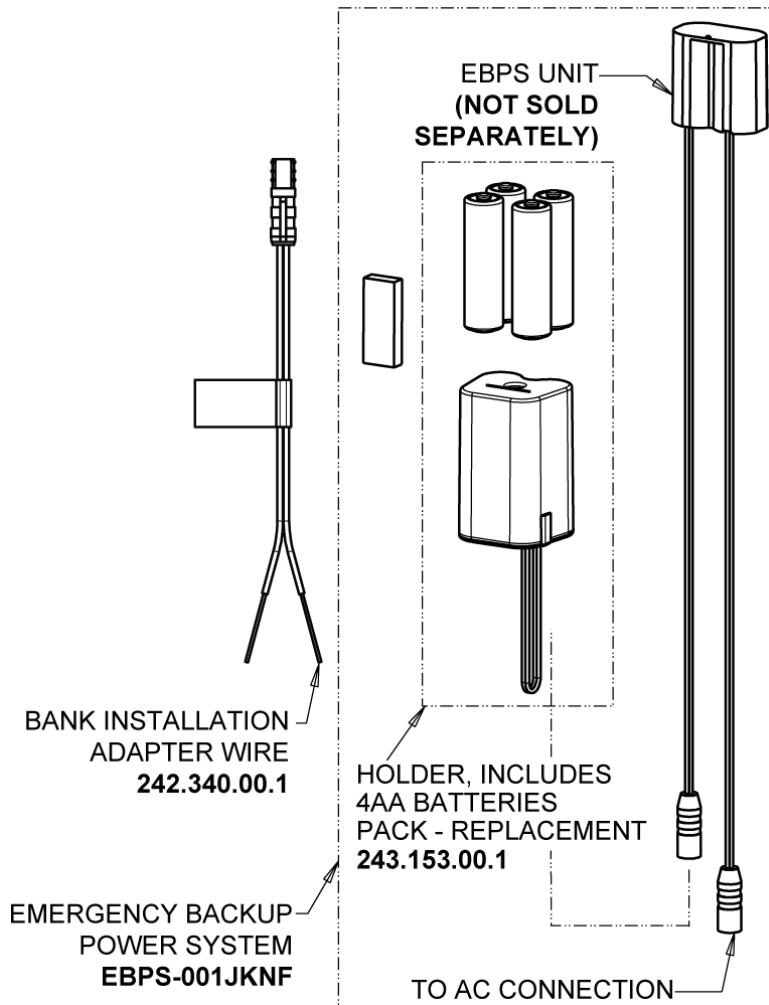

Repair Parts

116.680.AB.1T

Touch-free, programmable faucet with above-deck electronics

CHICAGO FAUCETS®

Geberit Group

Base Parts:

For Technical Assistance:

Phone: 800-TEC-TRUE (832-8783)

CHICAGO FAUCETS®

Geberit Group

5-1/4" Rigid / Swing Gooseneck Spout GN2AH8JKABCP

EBPS

0.35 GPM (1.3 L/min) Vandal Proof Econo-Flo Non-Aerating Outlet E38VPJKABCP

Electronic Module 242.433.00.1T

For Technical Assistance: