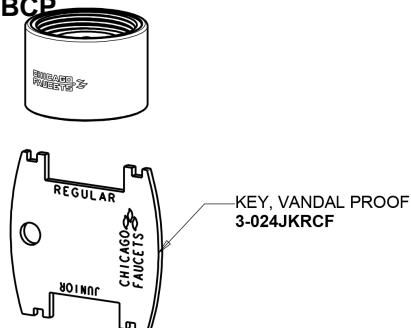

CHICAGO FAUCETS®

Geberit Group

5-1/4" Rigid / Swing Gooseneck Spout GN2AH8JKABCP

EBPS

0.35 GPM (1.3 L/min) Vandal Proof Econo-Flo Non-Aerating Outlet E38VPJKABCP

Electronic Module 242.433.00.1T

For Technical Assistance: