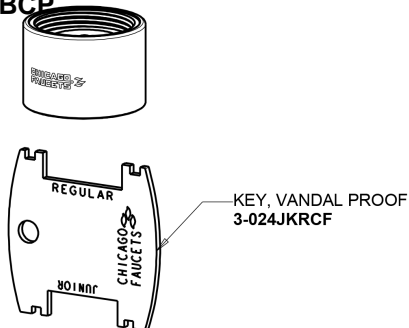

Repair Parts

116.679.AB.1T

Touch-free, programmable faucet with above-deck electronics

CHICAGO FAUCETS®

Geberit Group

Base Parts:

For Technical Assistance:

Phone: 800-TEC-TRUE (832-8783)

CHICAGO FAUCETS®

Geberit Group

5-1/4" Rigid / Swing Gooseneck Spout
GN2AH8JKABCP

0.35 GPM (1.3 L/min) Vandal Proof Econo-Flo Non-Aerating
Outlet
E38VPJKABCP

EBPS

Electronic Module
242.433.00.1T

For Technical Assistance: