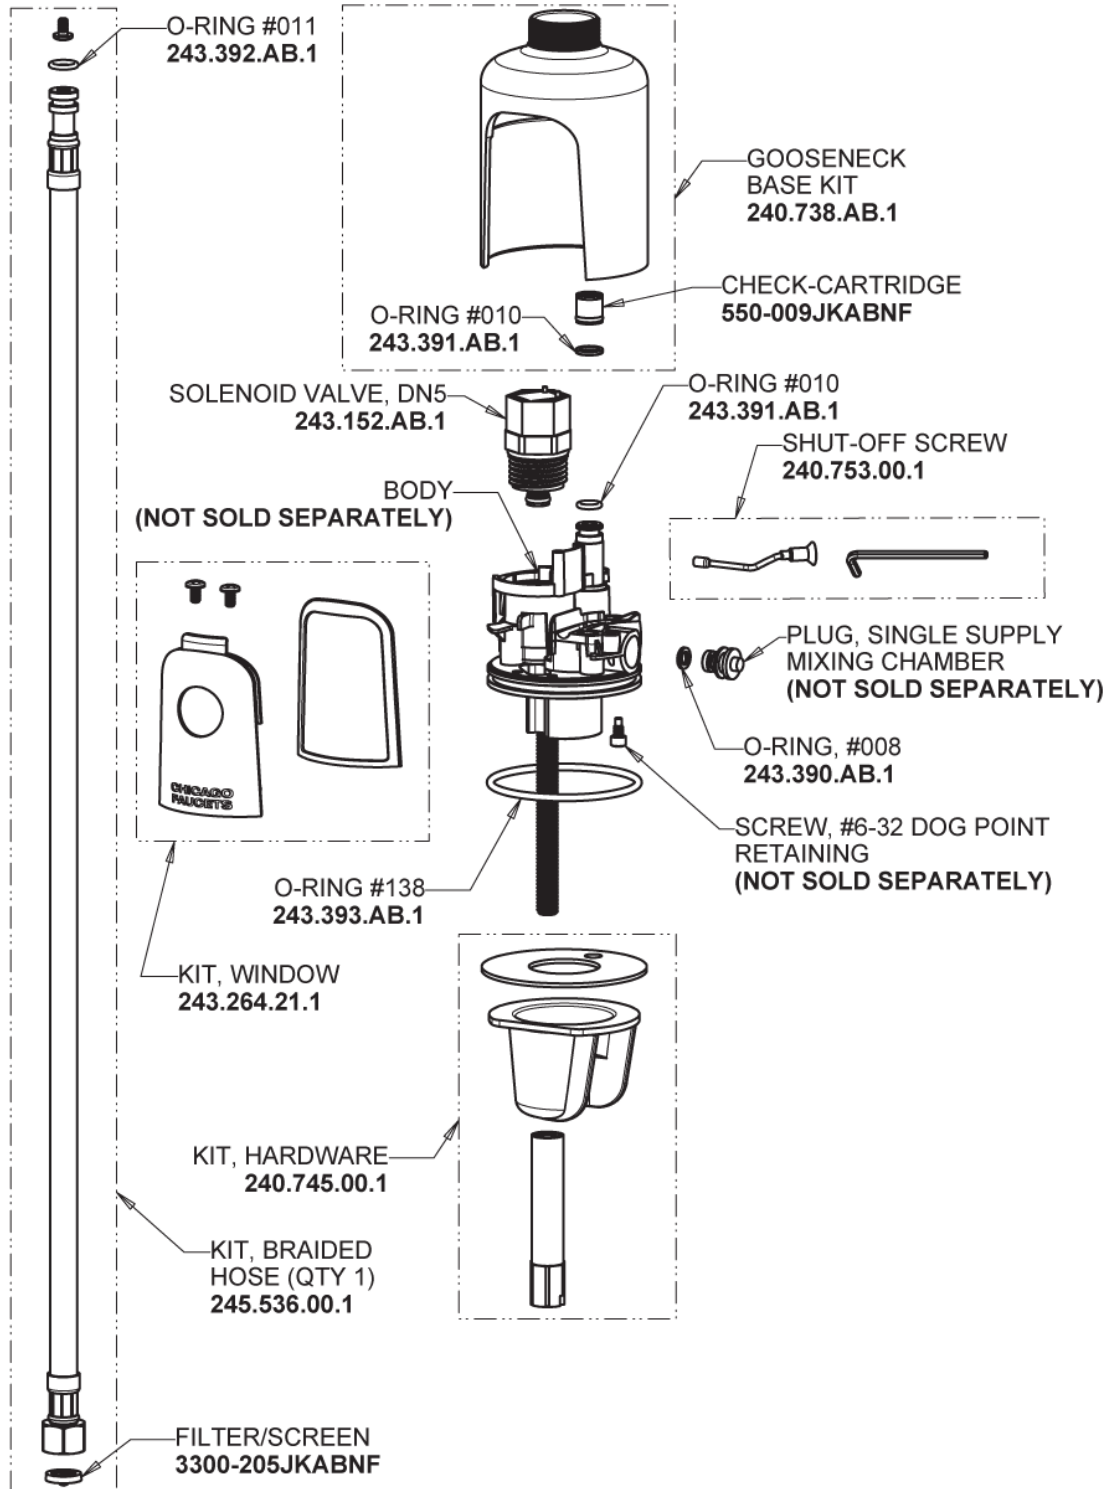

Repair Parts

116.679.AB.1T

Touch-free, programmable faucet with above-deck electronics

CHICAGO FAUCETS®

Geberit Group

Base Parts:

For Technical Assistance:

Phone: 800-TEC-TRUE (832-8783)

CHICAGO FAUCETS®

Geberit Group

5-1/4" Rigid / Swing Gooseneck Spout
GN2AH8JKABCP

0.35 GPM (1.3 L/min) Vandal Proof Econo-Flo Non-Aerating
Outlet
E38VPJKABCP

EBPS

Electronic Module
242.433.00.1T

For Technical Assistance: