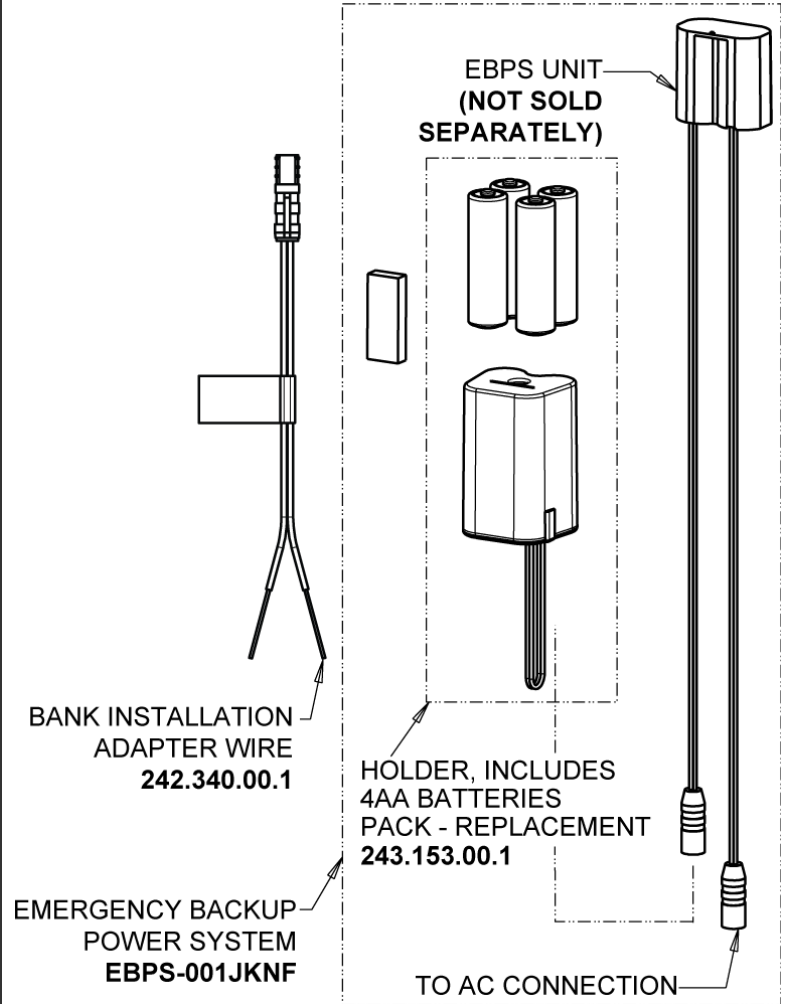

CHICAGO FAUCETS®

Geberit Group

5-1/4" Rigid / Swing Gooseneck Spout
GN2AH8JKABCP

0.35 GPM (1.3 L/min) Vandal Proof Econo-Flo Non-Aerating
Outlet
E38VPJKABCP

EBPS

Electronic Module
242.433.00.1T

For Technical Assistance: