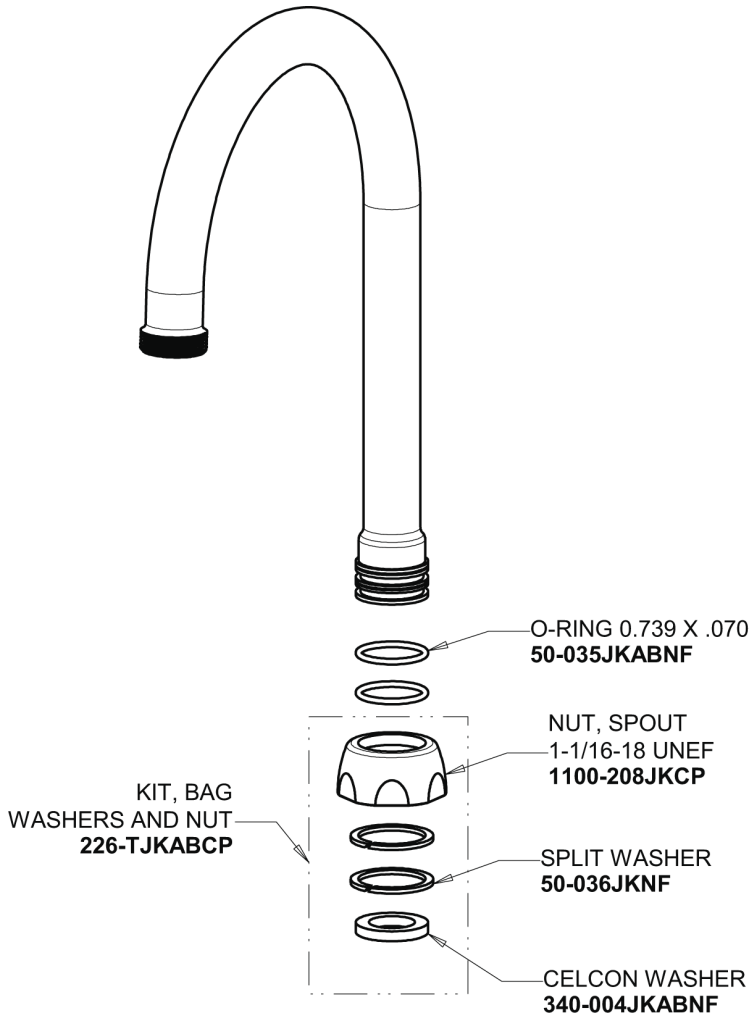

Repair Parts

116.679.AB.1T

Touch-free, programmable faucet with above-deck electronics

CHICAGO FAUCETS®

Geberit Group

Base Parts:

For Technical Assistance:

Phone: 800-TEC-TRUE (832-8783)

CHICAGO FAUCETS®

Geberit Group

5-1/4" Rigid / Swing Gooseneck Spout
GN2AH8JKABCP

0.35 GPM (1.3 L/min) Vandal Proof Econo-Flo Non-Aerating
Outlet
E38VPJKABCP

EBPS

Electronic Module
242.433.00.1T

For Technical Assistance: