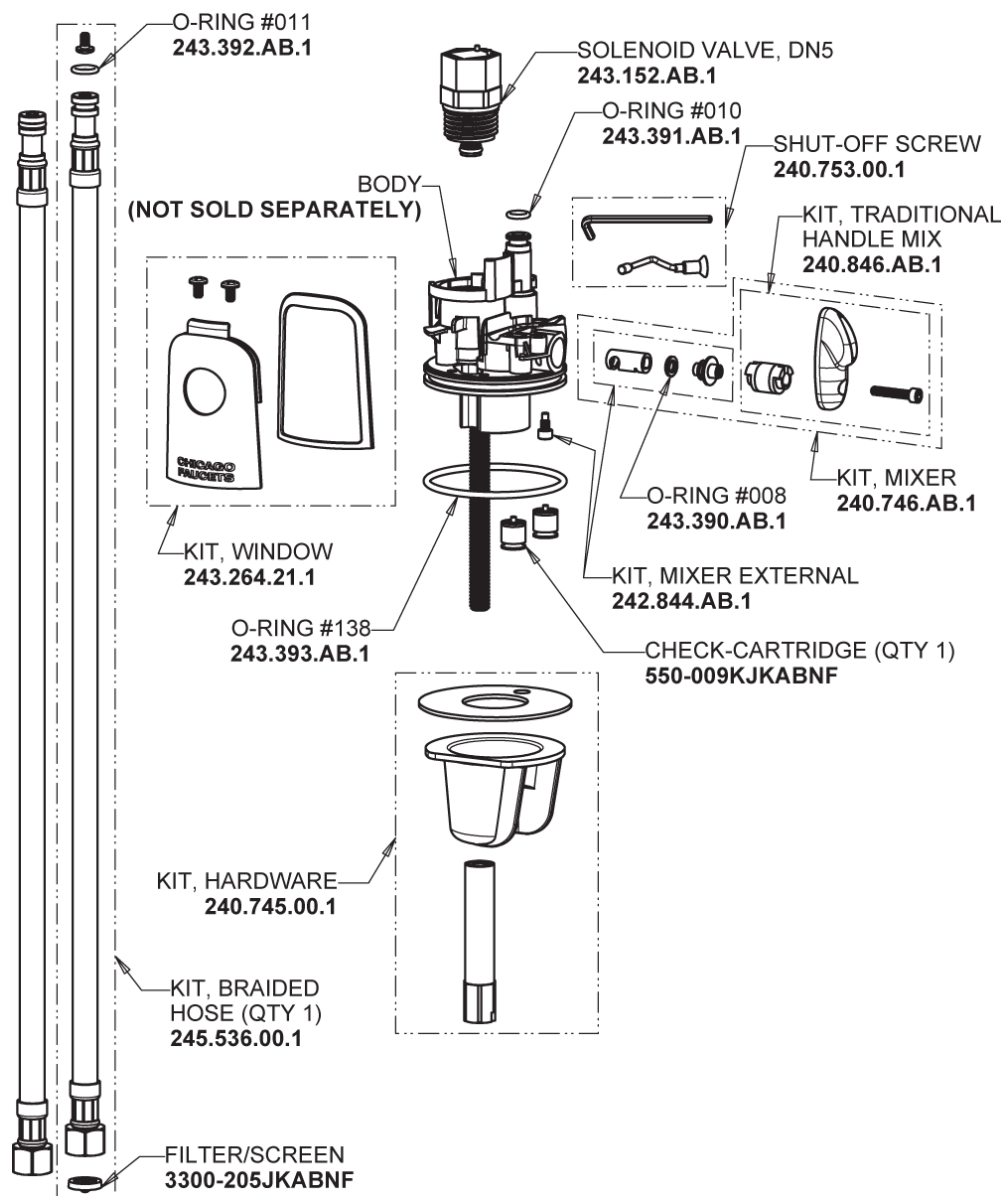

# Repair Parts

116.669.AB.1T

Touch-free, programmable faucet with above-deck electronics

## Base Parts: