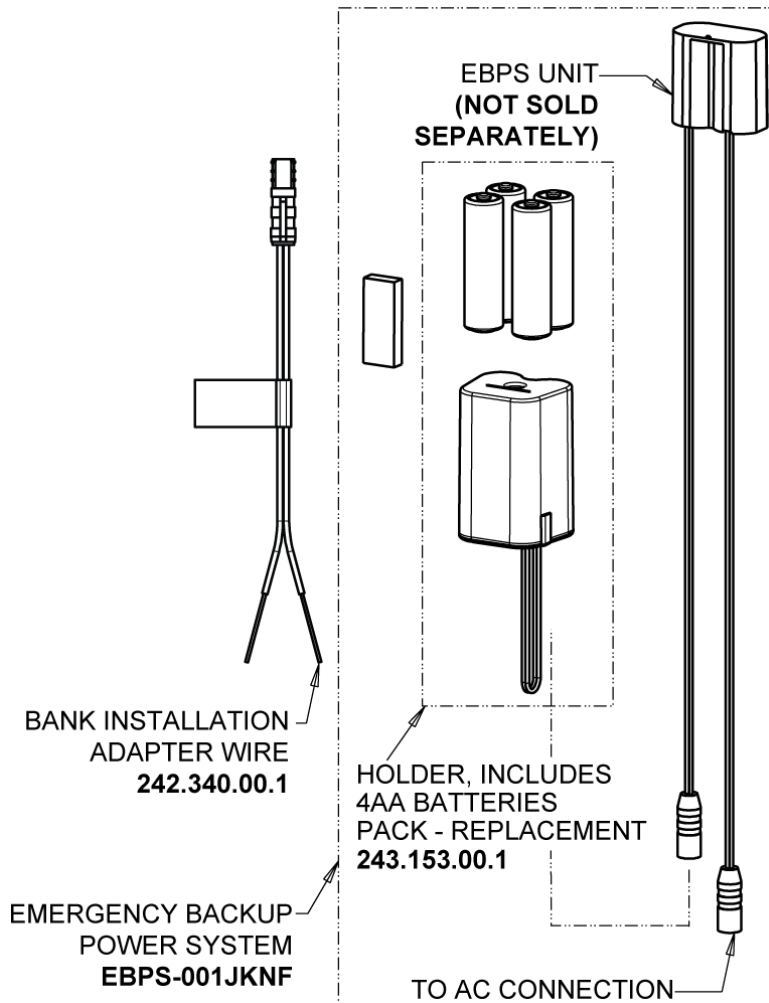

EBPS UNIT
(NOT SOLD
SEPARATELY)

BANK INSTALLATION
ADAPTER WIRE
242.340.00.1

EMERGENCY BACKUP
POWER SYSTEM
EBPS-001JKNF

HOLDER, INCLUDES
4AA BATTERIES
PACK - REPLACEMENT
243.153.00.1

TO AC CONNECTION

Electronic Module
242.433.00.1T