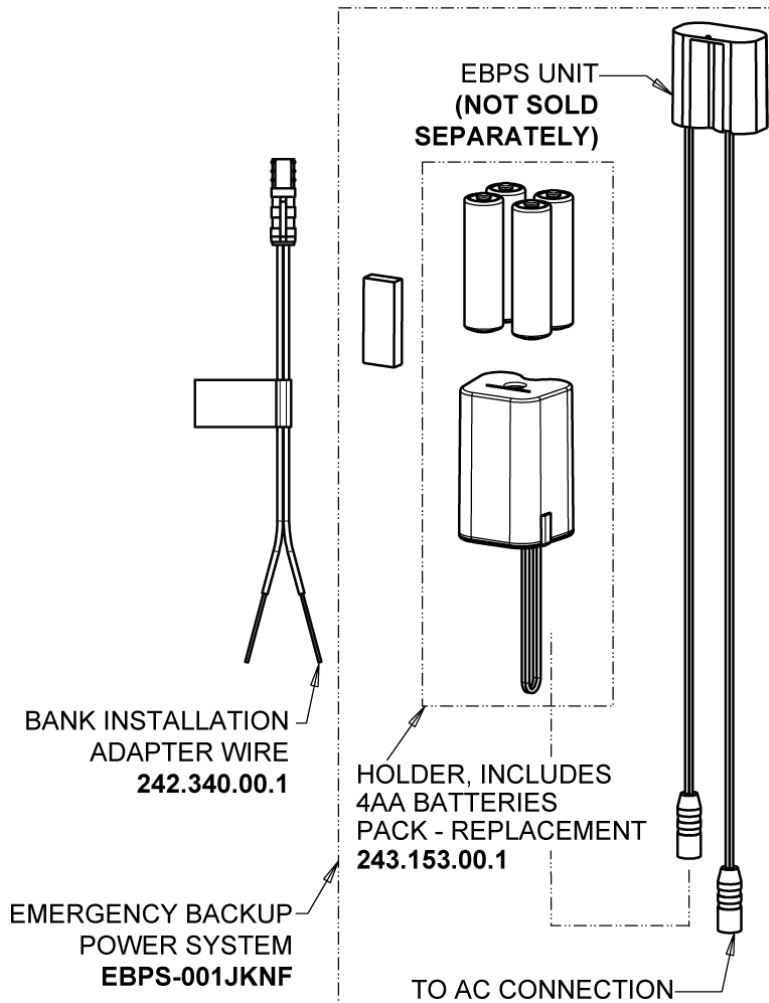

Touch-free, programmable faucet with above-deck electronics

CHICAGO FAUCETS®

Geberit Group

HyTronic Curve Spout
242.753.AB.1

0.35 GPM (1.3 L/min) Vandal Proof Econo-Flo Non-Aerating
Outlet
E39VPJKABCP

EBPS