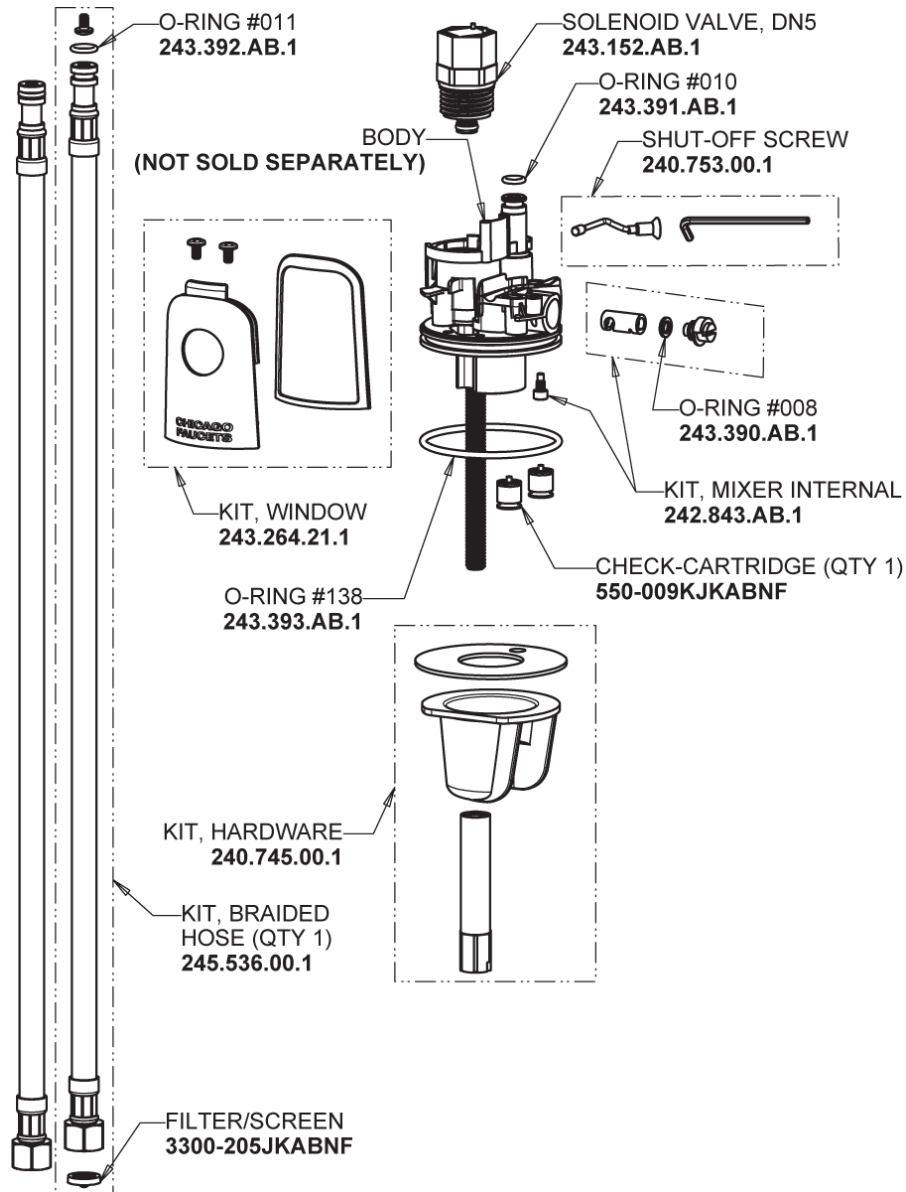

Repair Parts

116.668.AB.1T

Touch-free, programmable faucet with above-deck electronics

CHICAGO FAUCETS®

Geberit Group

HyTronic Base with Internal Mixer

Base Parts:

For Technical Assistance:

Touch-free, programmable faucet with above-deck electronics

CHICAGO FAUCETS®

Geberit Group

HyTronic Curve Spout
242.753.AB.1

0.35 GPM (1.3 L/min) Vandal Proof Econo-Flo Non-Aerating
Outlet
E39VPJKABCP

EBPS