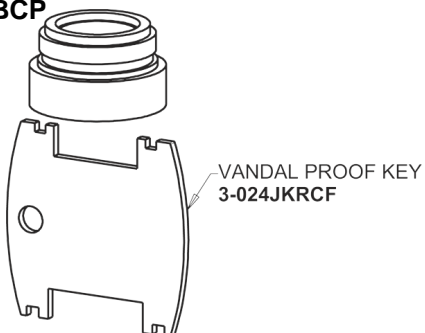

Touch-free, programmable faucet with above-deck electronics

CHICAGO FAUCETS®

Geberit Group

HyTronic Curve Spout
242.753.AB.1

0.35 GPM (1.3 L/min) Vandal Proof Econo-Flo Non-Aerating
Outlet
E39VPJKABCP

EBPS