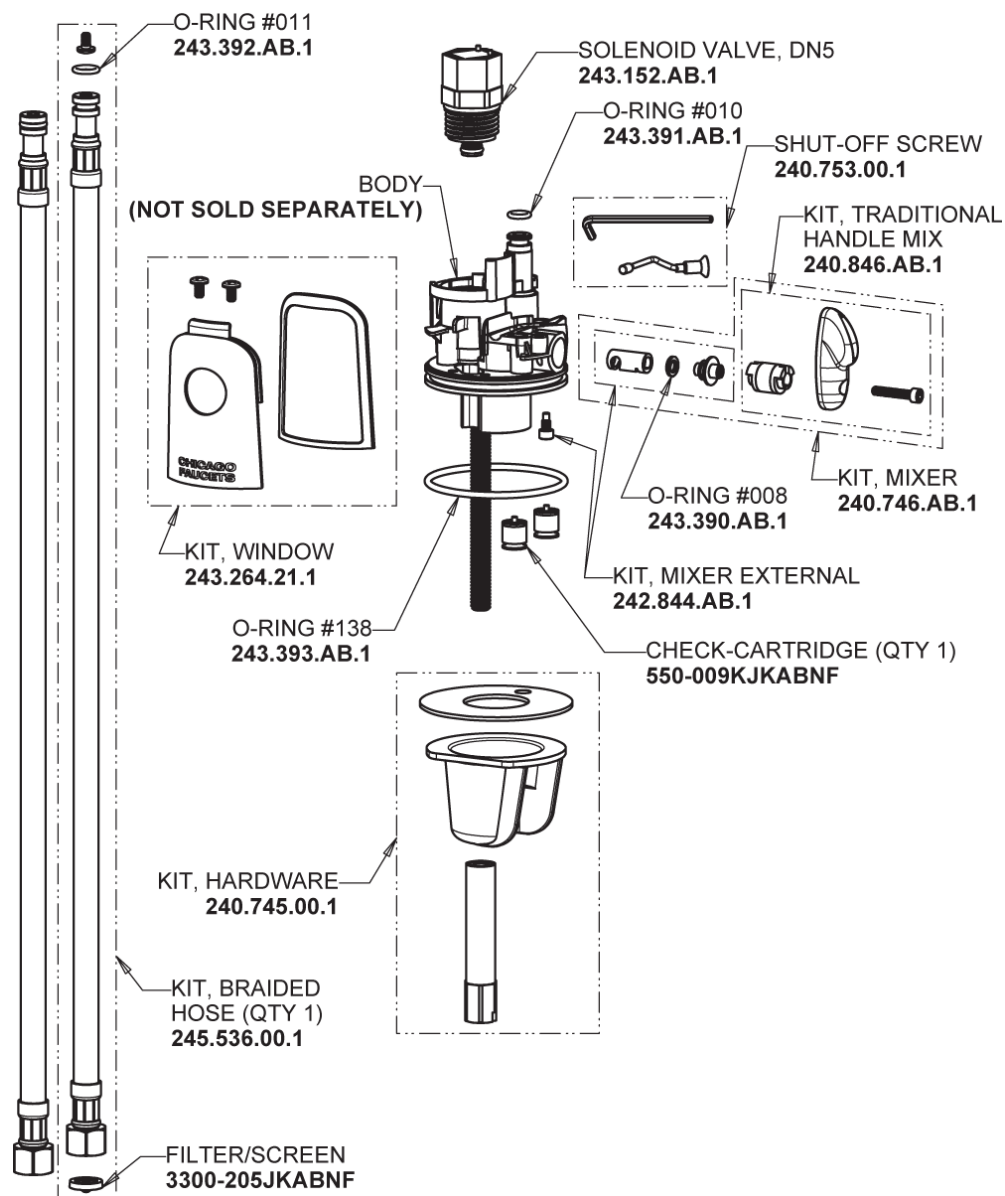

Repair Parts

116.666.AB.1T

Touch-free, programmable faucet with above-deck electronics

CHICAGO FAUCETS®

Geberit Group

HyTronic Base with User Temp Control

Base Parts:

For Technical Assistance:

Touch-free, programmable faucet with above-deck electronics

CHICAGO FAUCETS®

Geberit Group

HyTronic Contemporary Spout
240.728.AB.1

0.35 GPM (1.3 L/min) Vandal Proof Econo-Flo Non-Aerating
Outlet
E39VPJKABCP