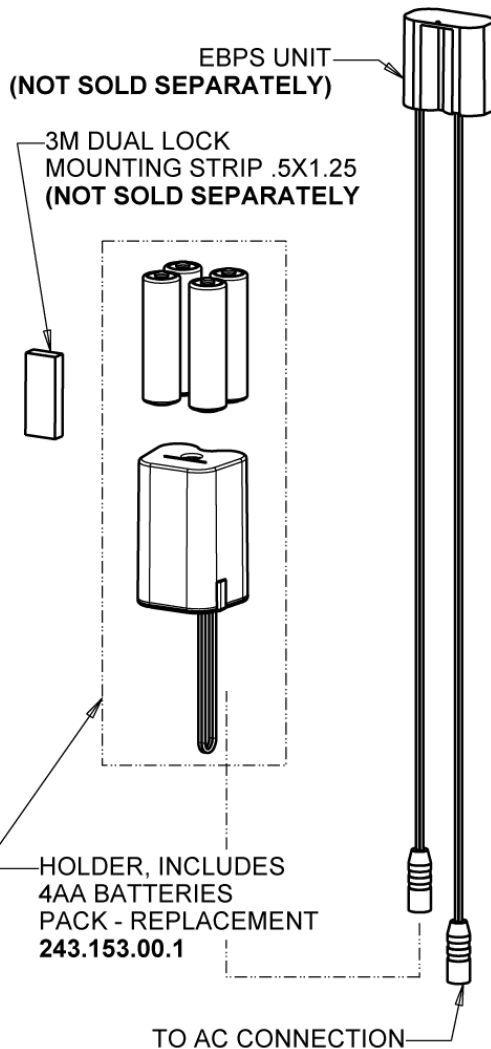

Electronic Module
242.433.00.1T