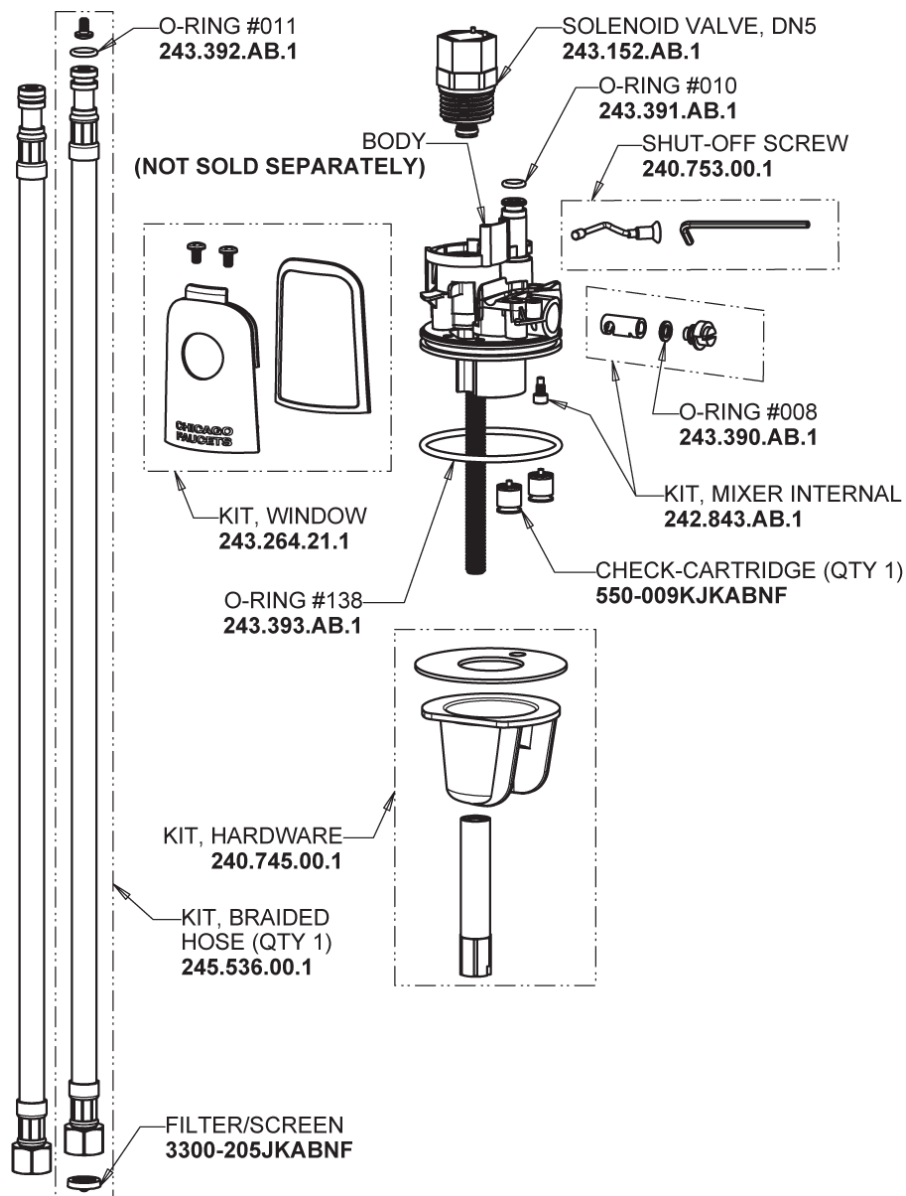

Repair Parts

116.665.AB.1T

Touch-free, programmable faucet with above-deck electronics

CHICAGO FAUCETS®

Geberit Group

HyTronic Base with Internal Mixer

Base Parts:

For Technical Assistance:

Touch-free, programmable faucet with above-deck electronics

CHICAGO FAUCETS®

Geberit Group

HyTronic Contemporary Spout
240.729.AB.1

CHECK-CARTRIDGE
550-009KJKABNF

O-RING, #010
243.391.AB.1

Emergency Backup Power System (EBPS)
EBPS-001JKNF

0.35 GPM (1.3 L/min) Vandal Proof Econo-Flo Non-Aerating
Outlet
E39VPJKABCP

Electronic Module
242.433.00.1T

For Technical Assistance:

Phone: 800-TEC-TRUE (832-8783)

Email: techsupport.us@chicagofaucets.com