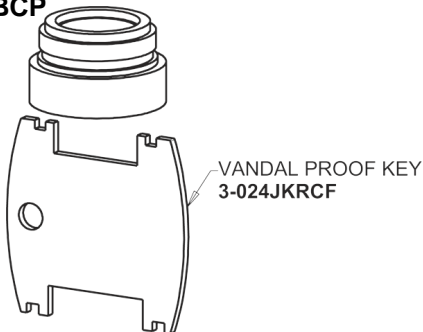

Touch-free, programmable faucet with above-deck electronics

CHICAGO FAUCETS®

Geberit Group

HyTronic Contemporary Spout
240.729.AB.1

CHECK-CARTRIDGE
550-009KJKABNF

O-RING, #010
243.391.AB.1

Emergency Backup Power System (EBPS)
EBPS-001JKNF

0.35 GPM (1.3 L/min) Vandal Proof Econo-Flo Non-Aerating
Outlet
E39VPJKABCP

Electronic Module
242.433.00.1T

For Technical Assistance:

Phone: 800-TEC-TRUE (832-8783)

Email: techsupport.us@chicagofaucets.com