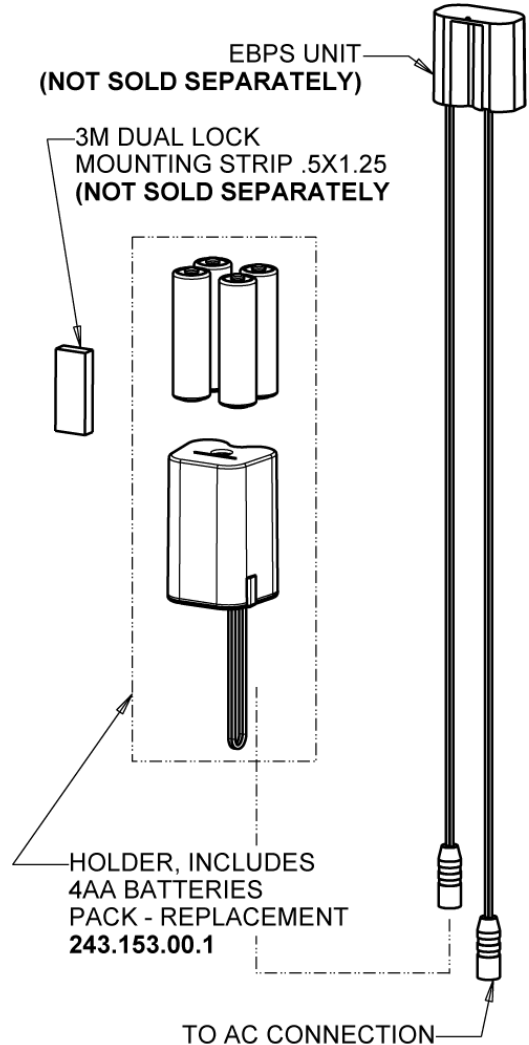

Touch-free, programmable faucet with above-deck electronics

CHICAGO FAUCETS®

Geberit Group

HyTronic Contemporary Spout
240.729.AB.1

CHECK-CARTRIDGE
550-009KJKABNF

O-RING, #010
243.391.AB.1

Emergency Backup Power System (EBPS)
EBPS-001JKNF

0.35 GPM (1.3 L/min) Vandal Proof Econo-Flo Non-Aerating
Outlet
E39VPJKABCP

Electronic Module
242.433.00.1T

For Technical Assistance:

Phone: 800-TEC-TRUE (832-8783)

Email: techsupport.us@chicagofaucets.com