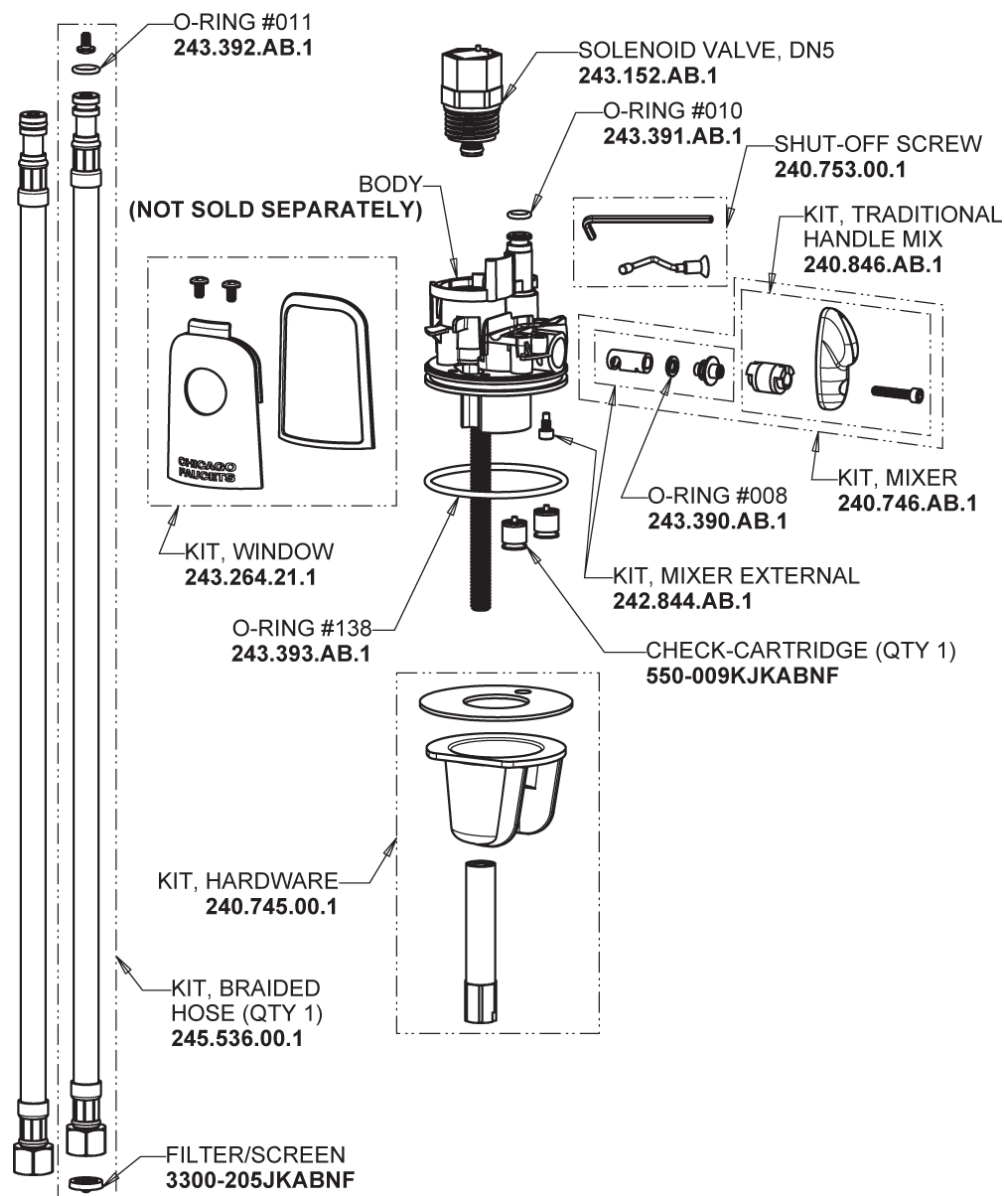

Repair Parts

116.663.AB.1T

Touch-free, programmable faucet with above-deck electronics

CHICAGO FAUCETS®

Geberit Group

HyTronic Base with User Temp Control

Base Parts:

For Technical Assistance:

Touch-free, programmable faucet with above-deck electronics

CHICAGO FAUCETS®

Geberit Group

HyTronic Traditional Spout
240.723.AB.1

CHECK-CARTRIDGE
550-009KJKABNF

O-RING, #010
243.391.AB.1

0.35 GPM (1.3 L/min) Vandal Proof Econo-Flo Non-Aerating
Outlet
E39VPJKABCP