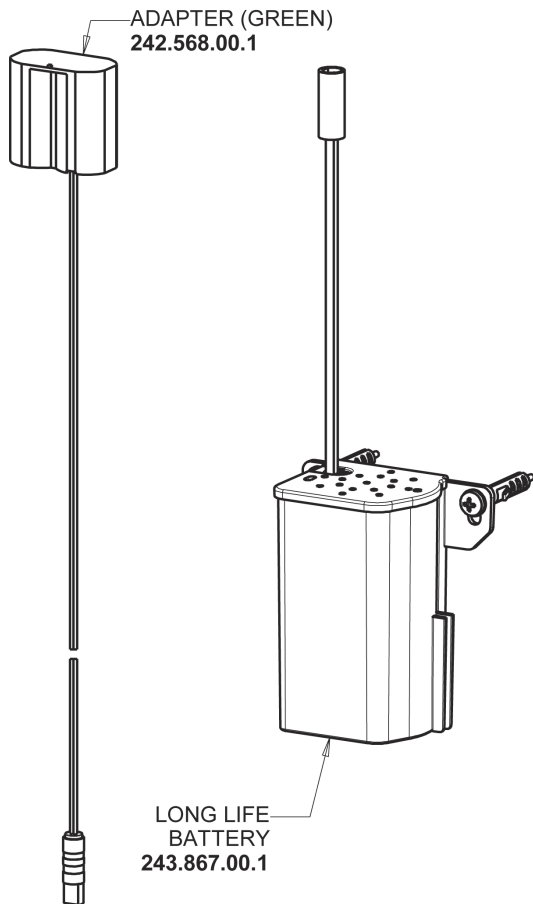

# Repair Parts

116.658.AB.1T

Touch-free, programmable faucet with above-deck electronics

# CHICAGO FAUCETS®

Geberit Group

Long Life Battery Kit  
**243.868.00.1**

Electronic Module  
**242.433.00.1T**

5-1/4" Rigid/Swing Gooseneck Spout with Flow Control  
**GN2H8FCJKABCP**