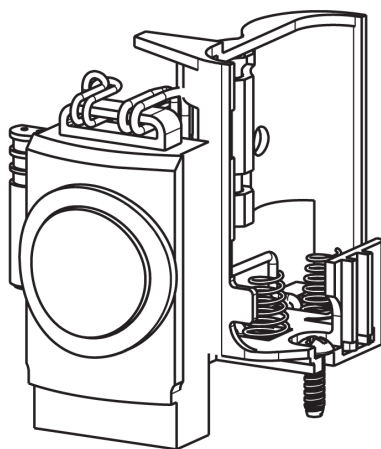

# Repair Parts

116.658.AB.1T

Touch-free, programmable faucet with above-deck electronics

# CHICAGO FAUCETS®

Geberit Group

Long Life Battery Kit  
**243.868.00.1**

Electronic Module  
**242.433.00.1T**

5-1/4" Rigid/Swing Gooseneck Spout with Flow Control  
**GN2H8FCJKABCP**