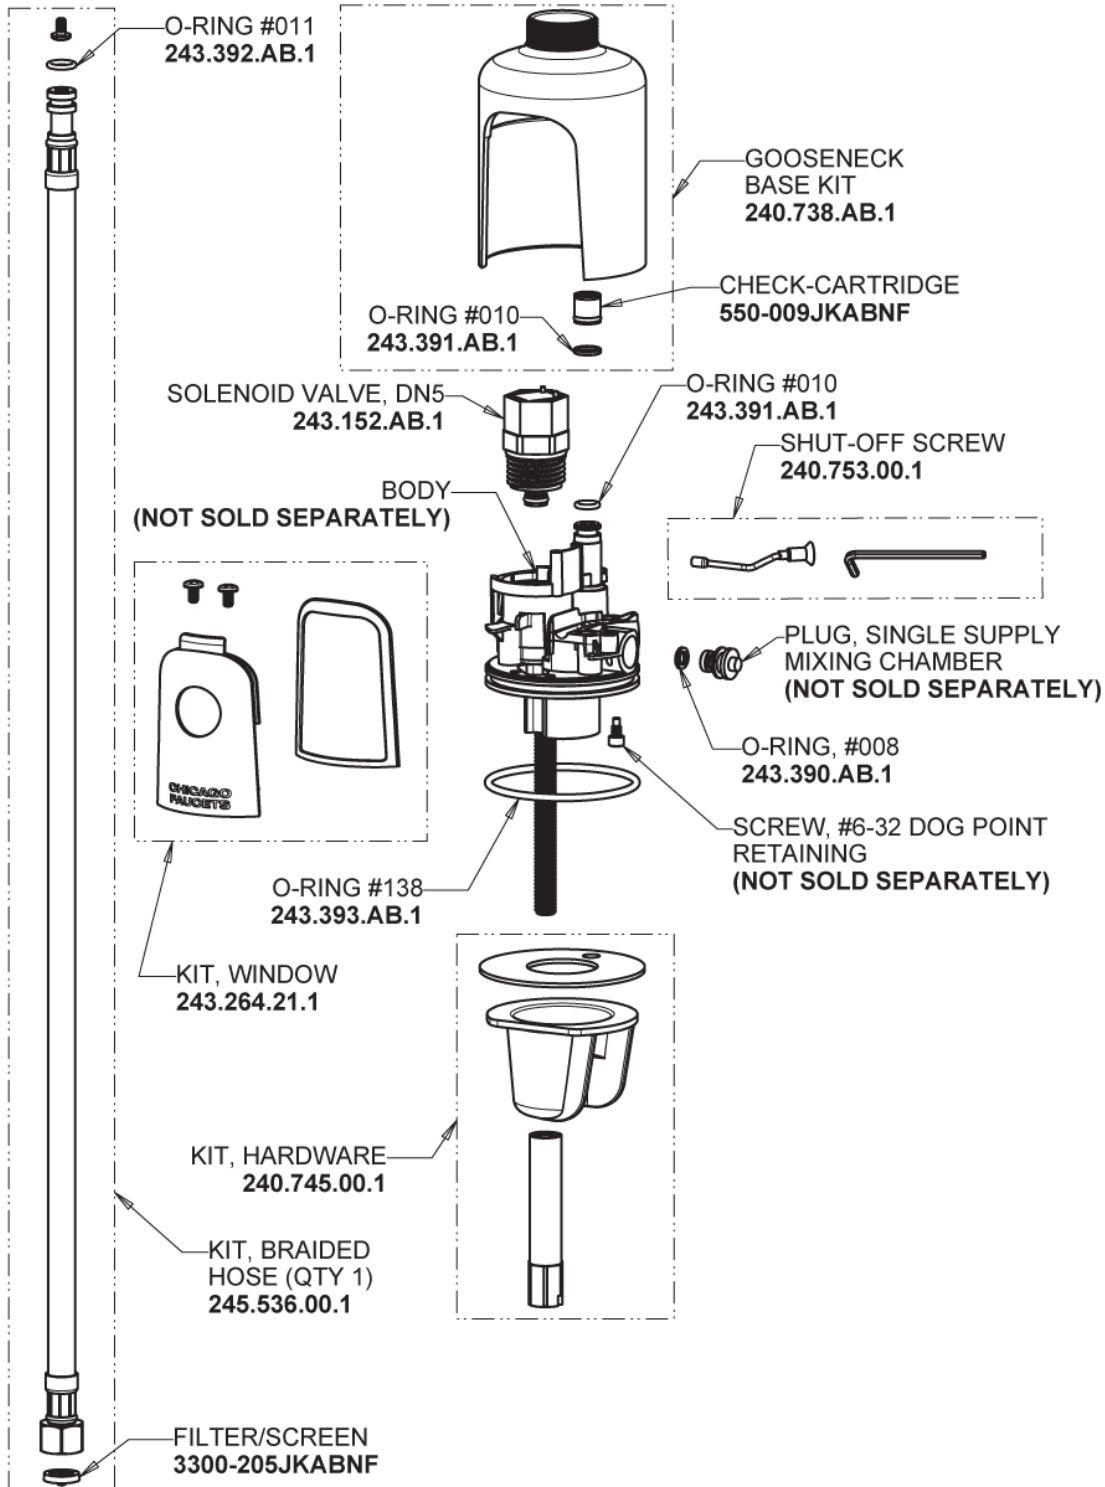

# Repair Parts

116.658.AB.1T

Touch-free, programmable faucet with above-deck electronics

## Base Parts: