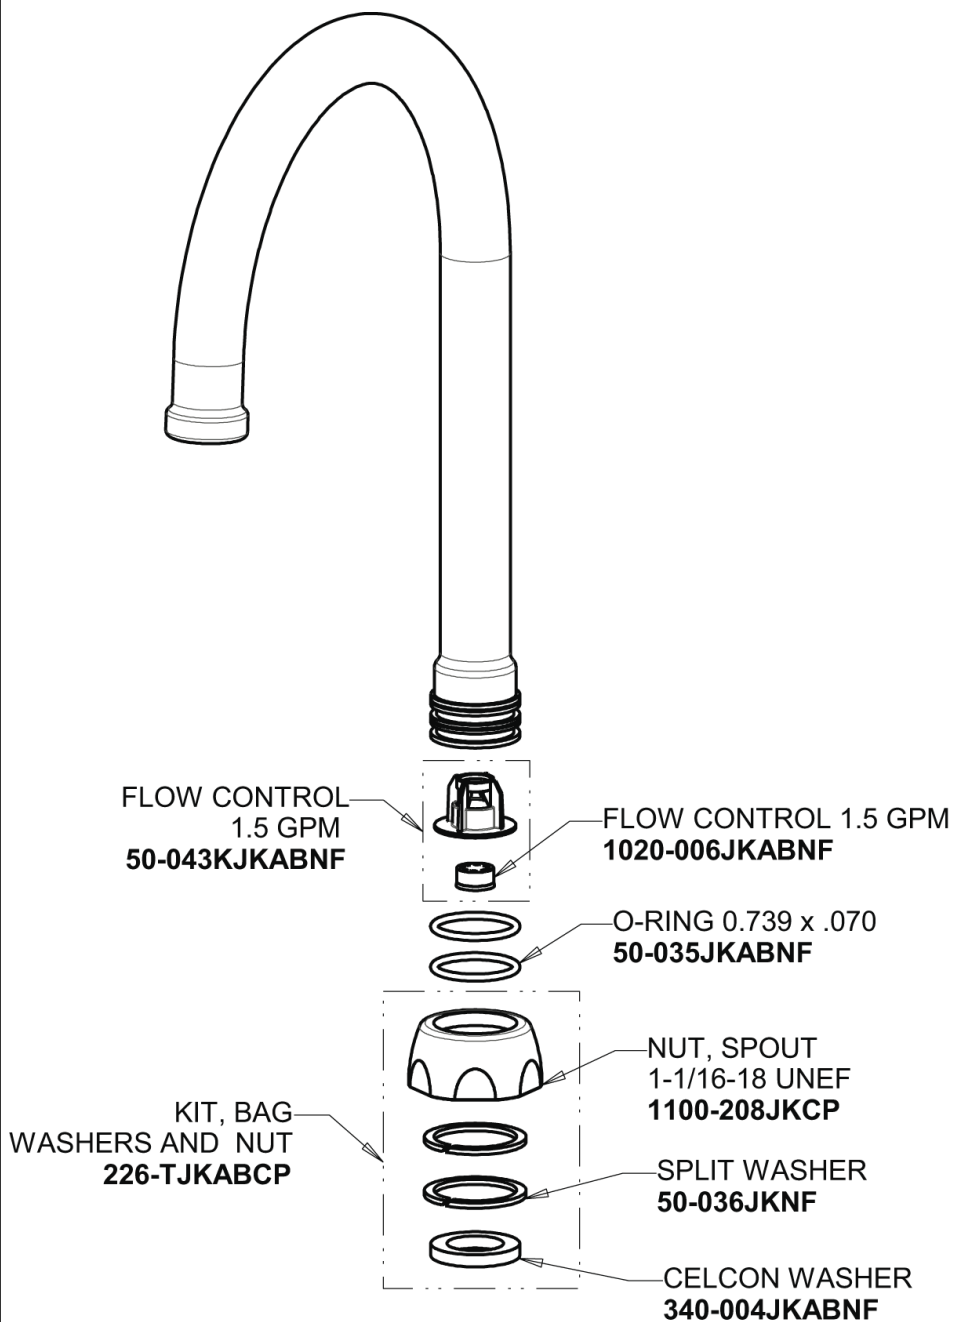

# Repair Parts

116.658.AB.1T

Touch-free, programmable faucet with above-deck electronics

# CHICAGO FAUCETS®

Geberit Group

Long Life Battery Kit  
**243.868.00.1**

Electronic Module  
**242.433.00.1T**

5-1/4" Rigid/Swing Gooseneck Spout with Flow Control  
**GN2H8FCJKABCP**