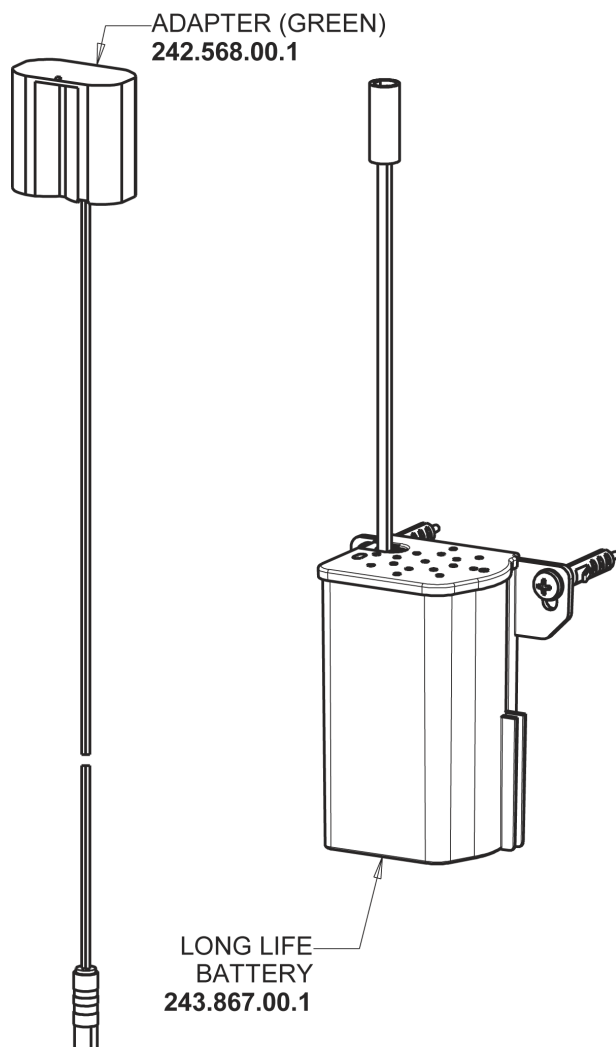

Repair Parts

116.657.AB.1T

Touch-free, programmable faucet with above-deck electronics

CHICAGO FAUCETS®

Geberit Group

HyTronic Base for Wall with User Temp Control

Base Parts:

For Technical Assistance:

Touch-free, programmable faucet with above-deck electronics

CHICAGO FAUCETS®

Geberit Group

Long Life Battery Kit
243.868.00.1

Electronic Module
242.433.00.1T

For Technical Assistance:

Phone: 800-TEC-TRUE (832-8783)