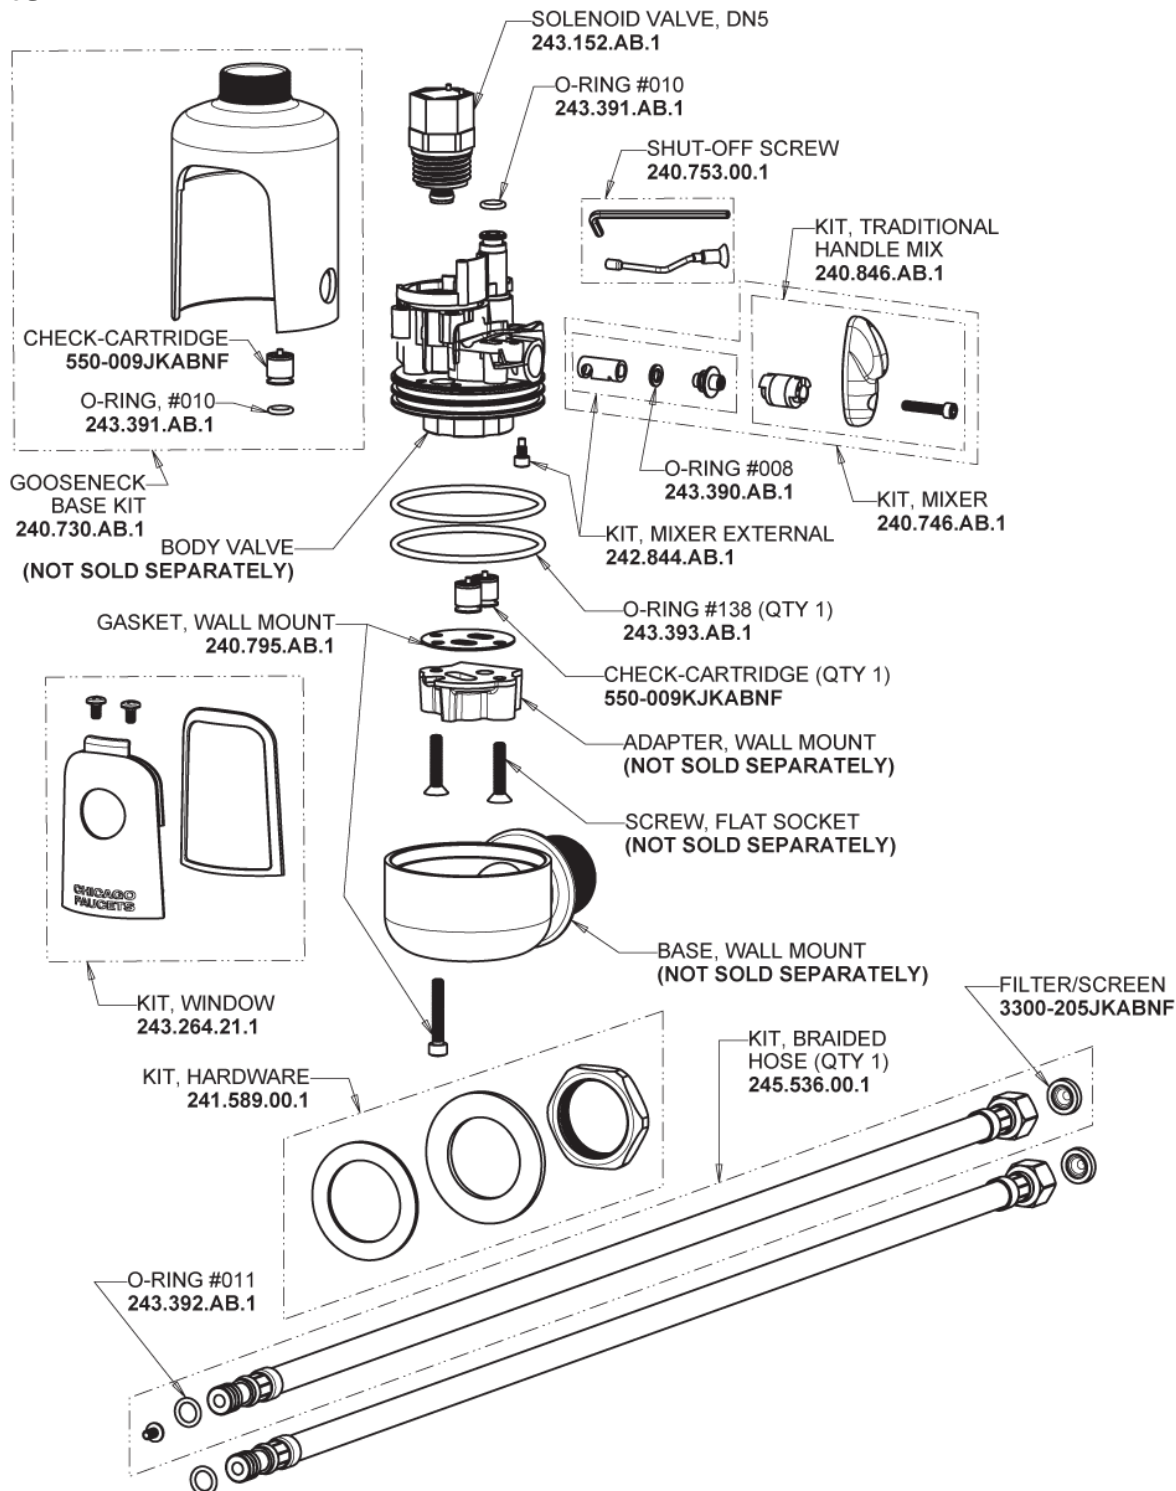

Repair Parts

116.657.AB.1T

Touch-free, programmable faucet with above-deck electronics

CHICAGO FAUCETS®

Geberit Group

HyTronic Base for Wall with User Temp Control

Base Parts:

For Technical Assistance:

Touch-free, programmable faucet with above-deck electronics

CHICAGO FAUCETS®

Geberit Group

Long Life Battery Kit
243.868.00.1

Electronic Module
242.433.00.1T

For Technical Assistance:

Phone: 800-TEC-TRUE (832-8783)