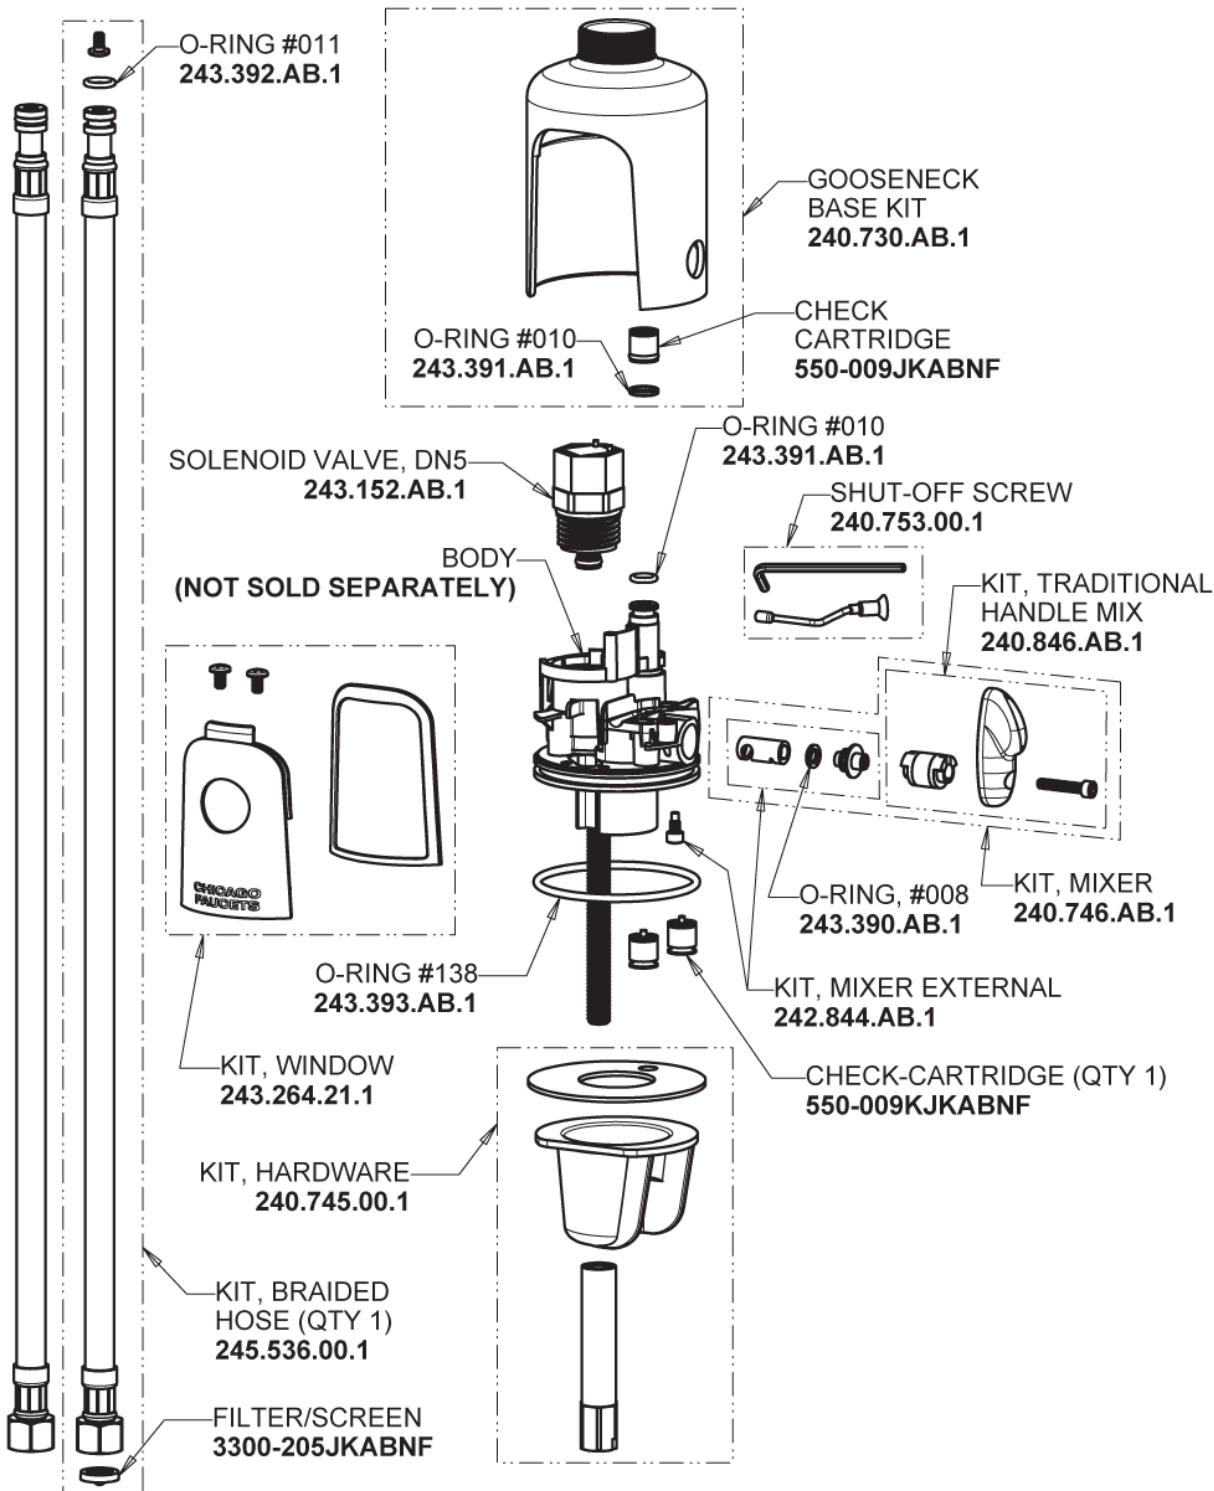

Repair Parts

116.656.AB.1T

Touch-free, programmable faucet with above-deck electronics

CHICAGO FAUCETS®

Geberit Group

Base Parts:

For Technical Assistance:

Phone: 800-TEC-TRUE (832-8783)