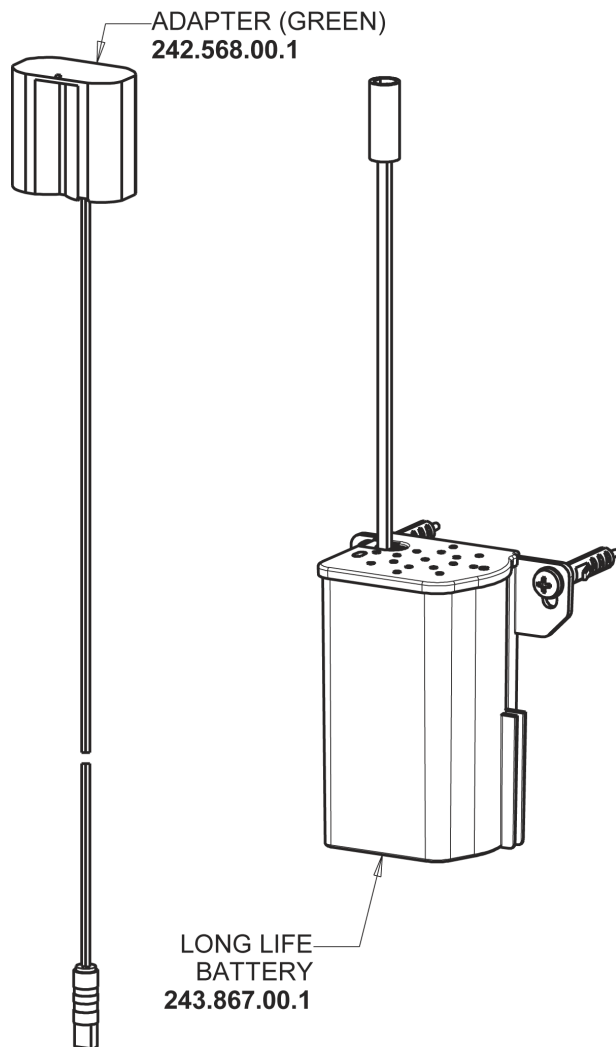

Repair Parts

116.656.AB.1T

Touch-free, programmable faucet with above-deck electronics

CHICAGO FAUCETS®

Geberit Group

Long Life Battery Kit
243.868.00.1