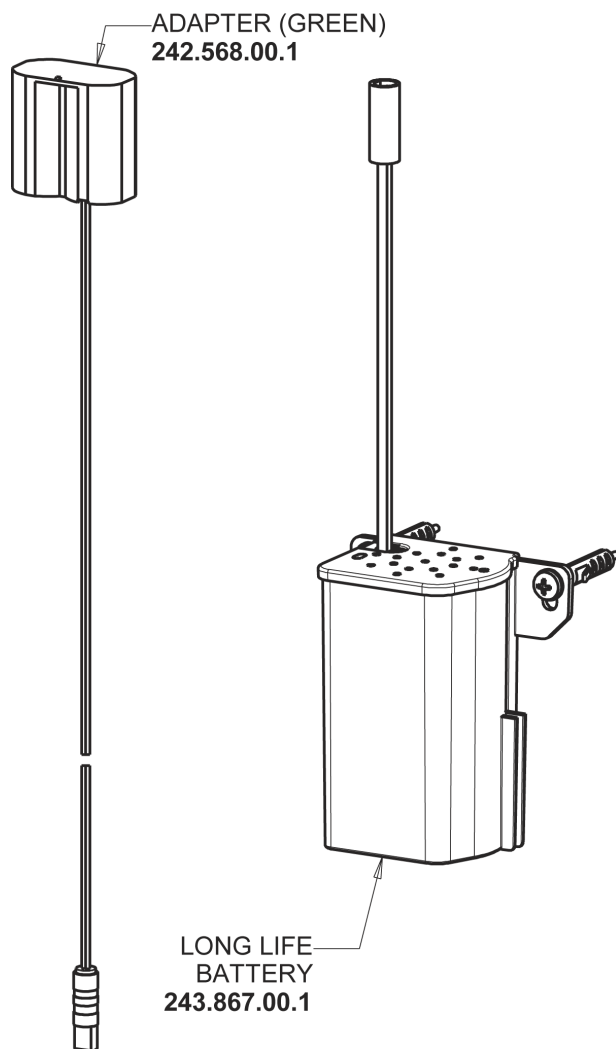

Repair Parts

116.654.AB.1T

Touch-free, programmable faucet with above-deck electronics

CHICAGO FAUCETS®

Geberit Group

Long Life Battery Kit
243.868.00.1