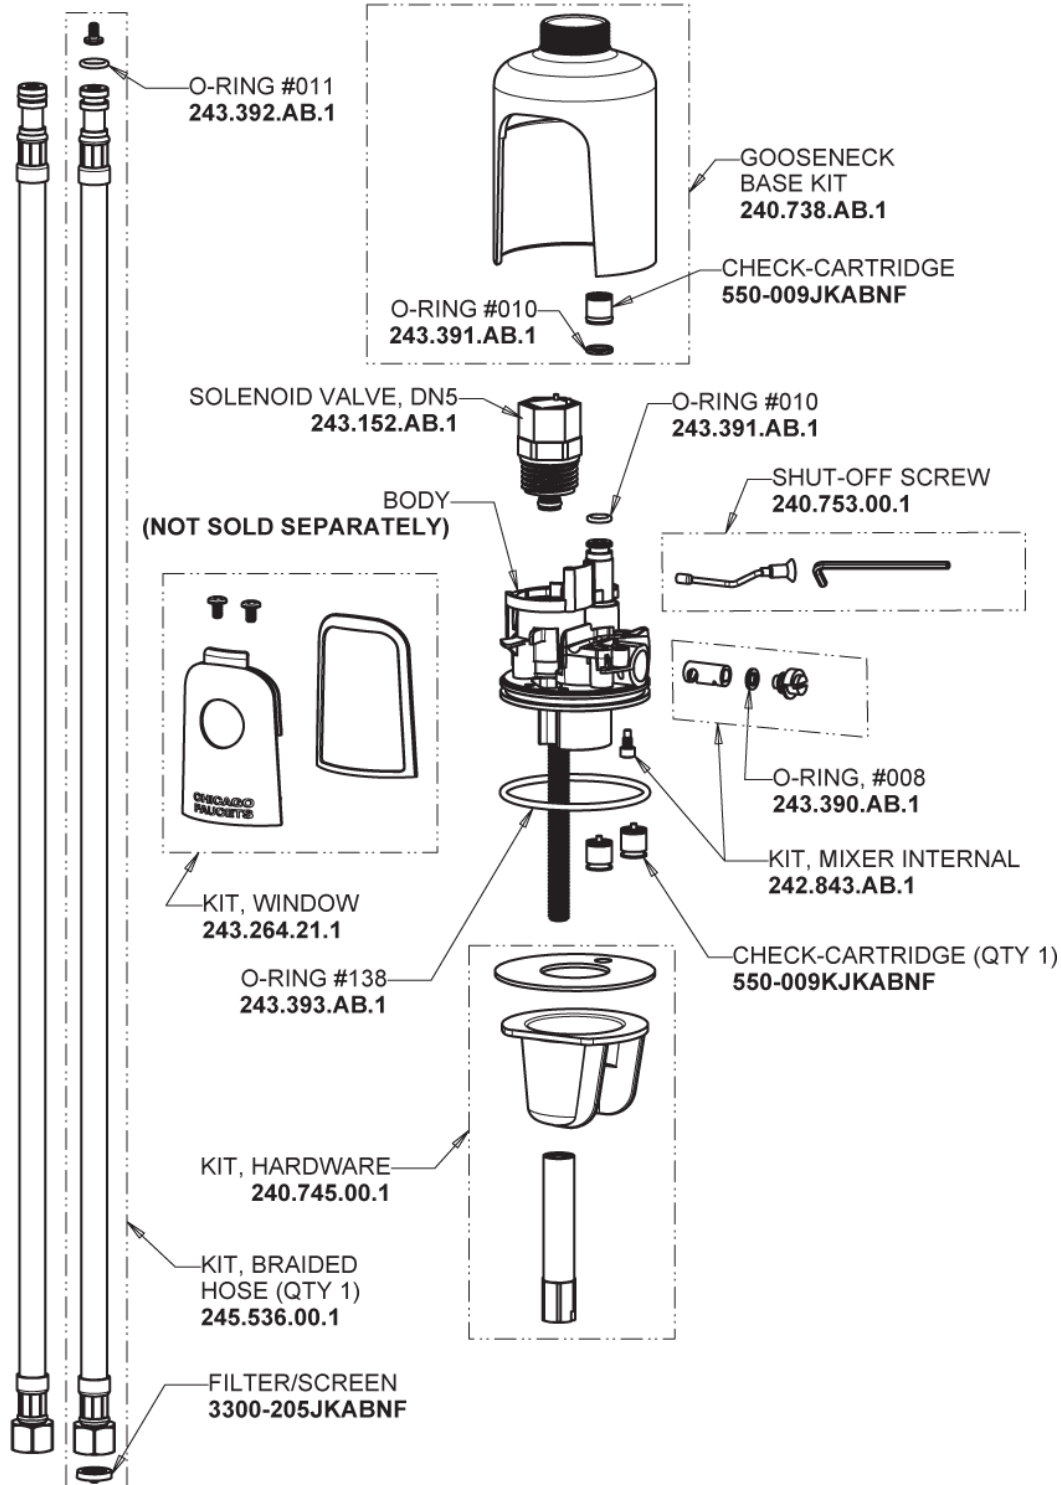

Repair Parts

116.654.AB.1T

Touch-free, programmable faucet with above-deck electronics

CHICAGO FAUCETS®

Geberit Group

Base Parts:

For Technical Assistance:

Phone: 800-TEC-TRUE (832-8783)