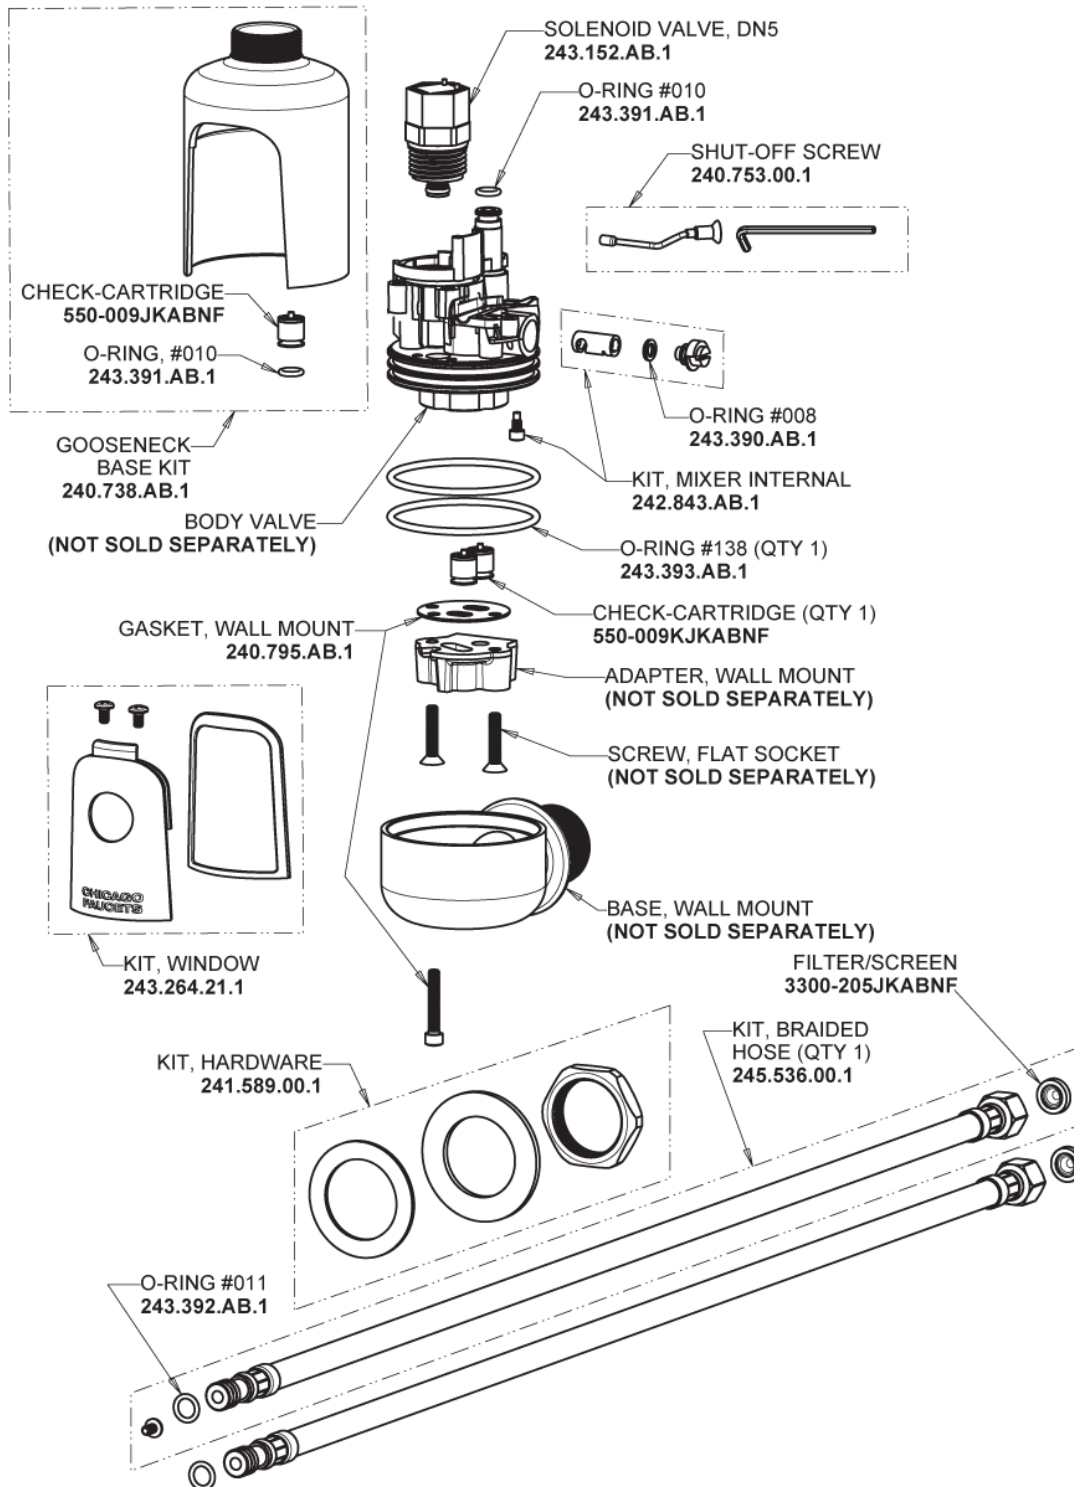

Repair Parts

116.647.AB.1T

Touch-free, programmable faucet with above-deck electronics

CHICAGO FAUCETS®

Geberit Group

HyTronic Base for Wall with Internal Mixer

Base Parts:

For Technical Assistance:

Touch-free, programmable faucet with above-deck electronics

CHICAGO FAUCETS®

Geberit Group

Long Life Battery Kit
243.868.00.1

5-1/4" Rigid / Swing Gooseneck Spout
GN2AH8JKABCP

Electronic Module
242.433.00.1T

0.5 GPM (1.9 L/min) Vandal Proof Non-Aerating Spray Outlet
E2805-5JKABCP

For Technical Assistance:

Phone: 800-TEC-TRUE (832-8783)

Email: techsupport.us@chicago faucets.com

2100 South Clearwater Drive

Des Plaines, IL 60018