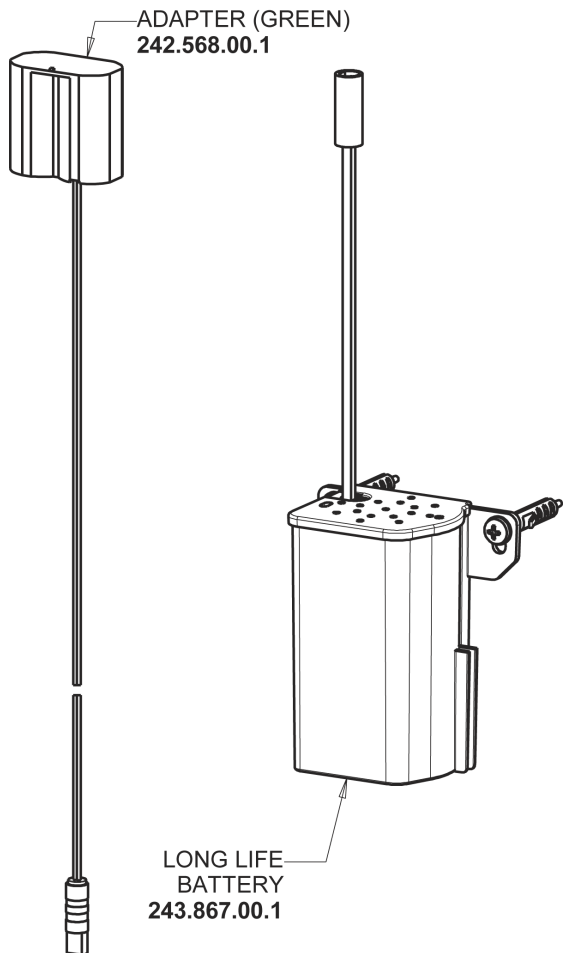

Repair Parts

116.647.AB.1T

Touch-free, programmable faucet with above-deck electronics

CHICAGO FAUCETS®

Geberit Group

HyTronic Base for Wall with Internal Mixer

Base Parts:

For Technical Assistance:

Touch-free, programmable faucet with above-deck electronics

CHICAGO FAUCETS®

Geberit Group

Long Life Battery Kit
243.868.00.1

5-1/4" Rigid / Swing Gooseneck Spout
GN2AH8JKABCP

Electronic Module
242.433.00.1T

0.5 GPM (1.9 L/min) Vandal Proof Non-Aerating Spray Outlet
E2805-5JKABCP

For Technical Assistance:

Phone: 800-TEC-TRUE (832-8783)

Email: techsupport.us@chicago faucets.com

2100 South Clearwater Drive

Des Plaines, IL 60018