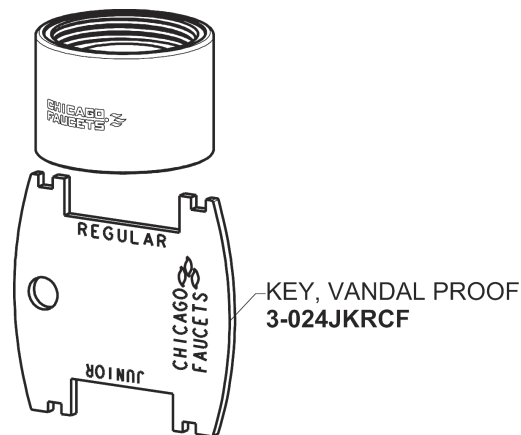

Repair Parts

116.647.AB.1T

Touch-free, programmable faucet with above-deck electronics

CHICAGO FAUCETS®

Geberit Group

HyTronic Base for Wall with Internal Mixer

Base Parts:

For Technical Assistance:

Touch-free, programmable faucet with above-deck electronics

CHICAGO FAUCETS®

Geberit Group

Long Life Battery Kit
243.868.00.1

5-1/4" Rigid / Swing Gooseneck Spout
GN2AH8JKABCP

Electronic Module
242.433.00.1T

0.5 GPM (1.9 L/min) Vandal Proof Non-Aerating Spray Outlet
E2805-5JKABCP

For Technical Assistance:

Phone: 800-TEC-TRUE (832-8783)

Email: techsupport.us@chicago faucets.com

2100 South Clearwater Drive

Des Plaines, IL 60018