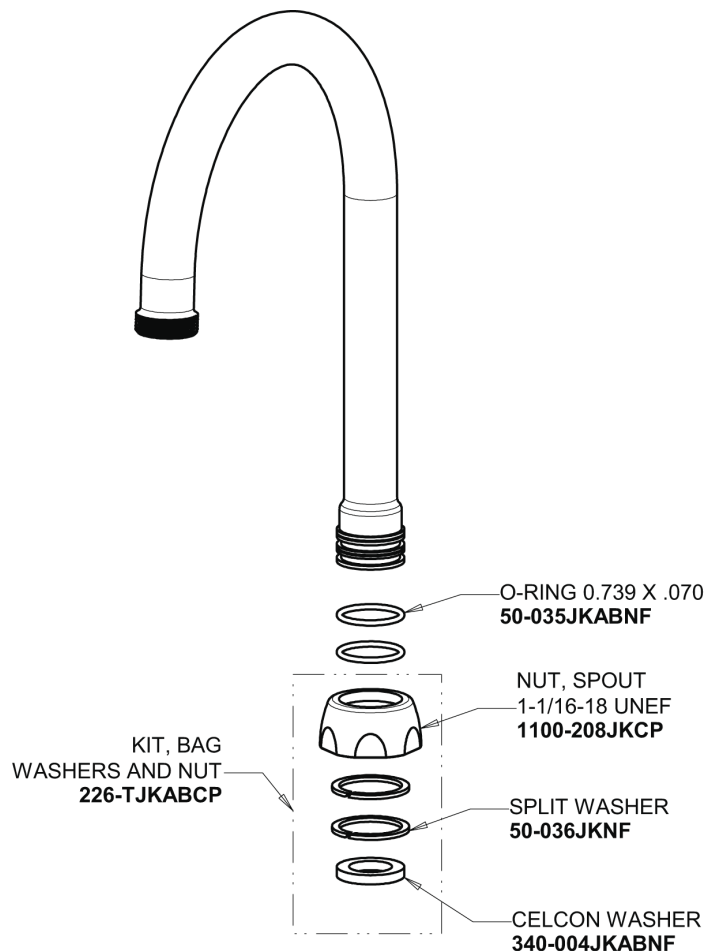

Repair Parts

116.647.AB.1T

Touch-free, programmable faucet with above-deck electronics

CHICAGO FAUCETS®

Geberit Group

HyTronic Base for Wall with Internal Mixer

Base Parts:

For Technical Assistance:

Touch-free, programmable faucet with above-deck electronics

CHICAGO FAUCETS®

Geberit Group

Long Life Battery Kit
243.868.00.1

5-1/4" Rigid / Swing Gooseneck Spout
GN2AH8JKABCP

Electronic Module
242.433.00.1T

0.5 GPM (1.9 L/min) Vandal Proof Non-Aerating Spray Outlet
E2805-5JKABCP

For Technical Assistance:

Phone: 800-TEC-TRUE (832-8783)

Email: techsupport.us@chicago faucets.com

2100 South Clearwater Drive

Des Plaines, IL 60018