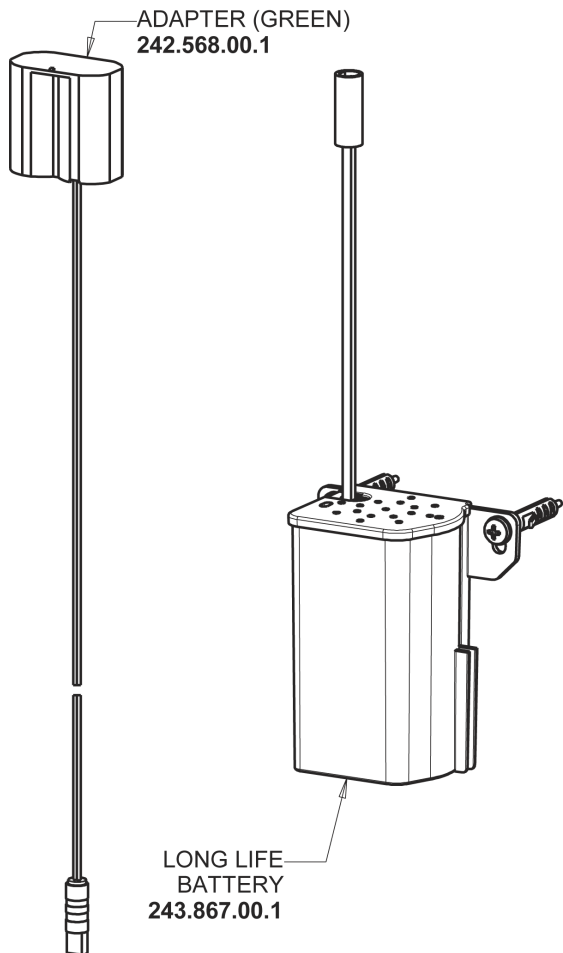

# Repair Parts

116.618.AB.1T

Touch-free, programmable faucet with above-deck electronics

# CHICAGO FAUCETS®

Geberit Group

Long Life Battery Kit  
**243.868.00.1**

5-1/4" Rigid / Swing Gooseneck Spout  
**GN2AH8JKABCP**

Electronic Module  
**242.433.00.1T**

0.5 GPM (1.9 L/min) Vandal Proof Non-Aerating Spray Outlet  
**E2805-5JKABCP**