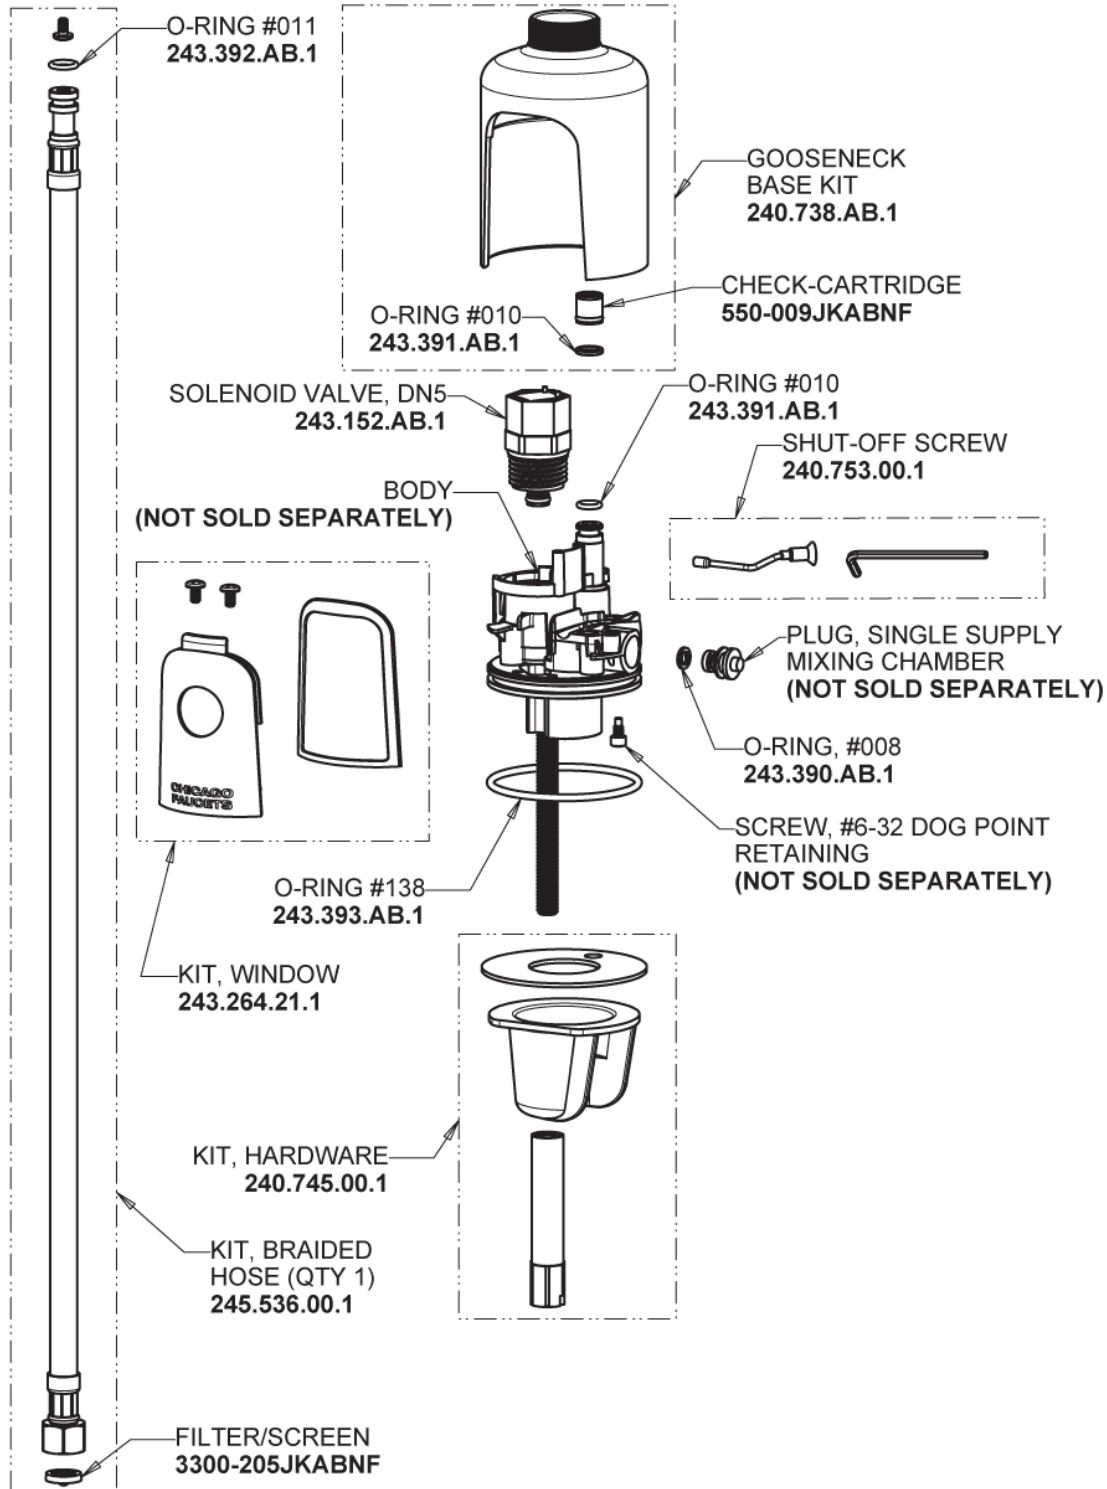

# Repair Parts

116.618.AB.1T

Touch-free, programmable faucet with above-deck electronics

## Base Parts: