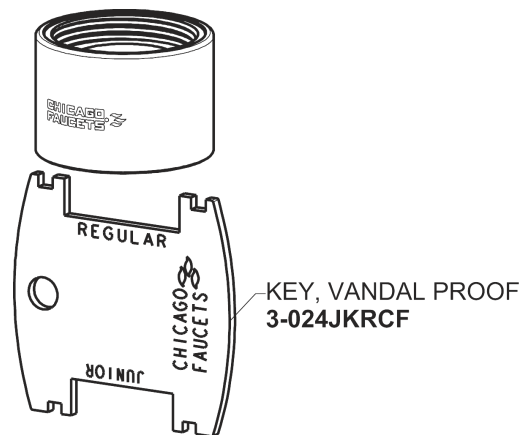

# Repair Parts

116.618.AB.1T

Touch-free, programmable faucet with above-deck electronics

# CHICAGO FAUCETS®

Geberit Group

Long Life Battery Kit  
**243.868.00.1**

5-1/4" Rigid / Swing Gooseneck Spout  
**GN2AH8JKABCP**

Electronic Module  
**242.433.00.1T**

0.5 GPM (1.9 L/min) Vandal Proof Non-Aerating Spray Outlet  
**E2805-5JKABCP**