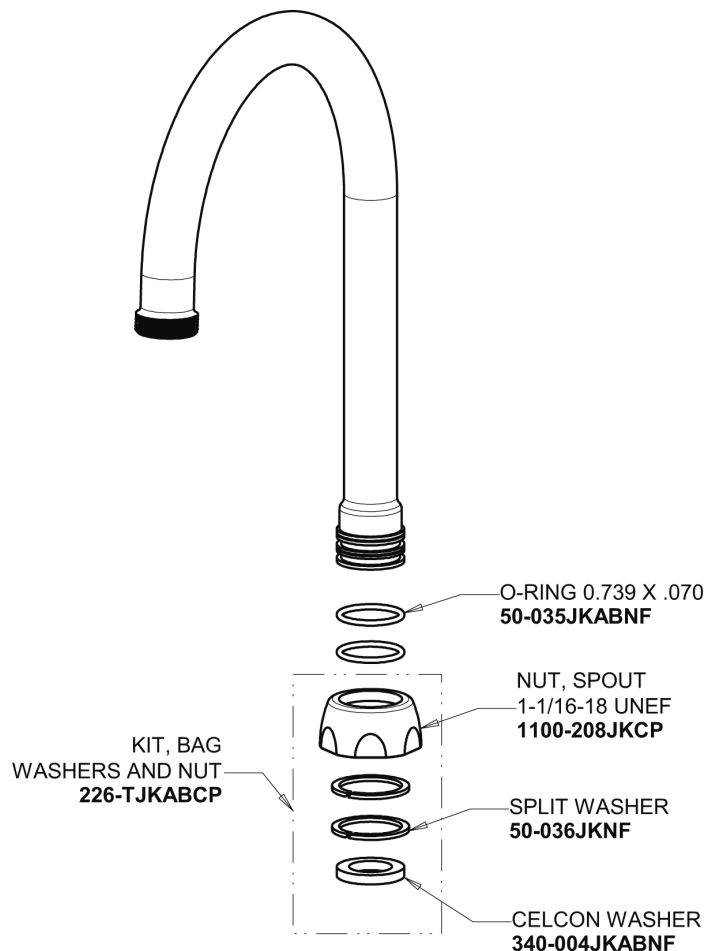

# Repair Parts

116.618.AB.1T

Touch-free, programmable faucet with above-deck electronics

# CHICAGO FAUCETS®

Geberit Group

Long Life Battery Kit  
**243.868.00.1**

5-1/4" Rigid / Swing Gooseneck Spout  
**GN2AH8JKABCP**

Electronic Module  
**242.433.00.1T**

0.5 GPM (1.9 L/min) Vandal Proof Non-Aerating Spray Outlet  
**E2805-5JKABCP**