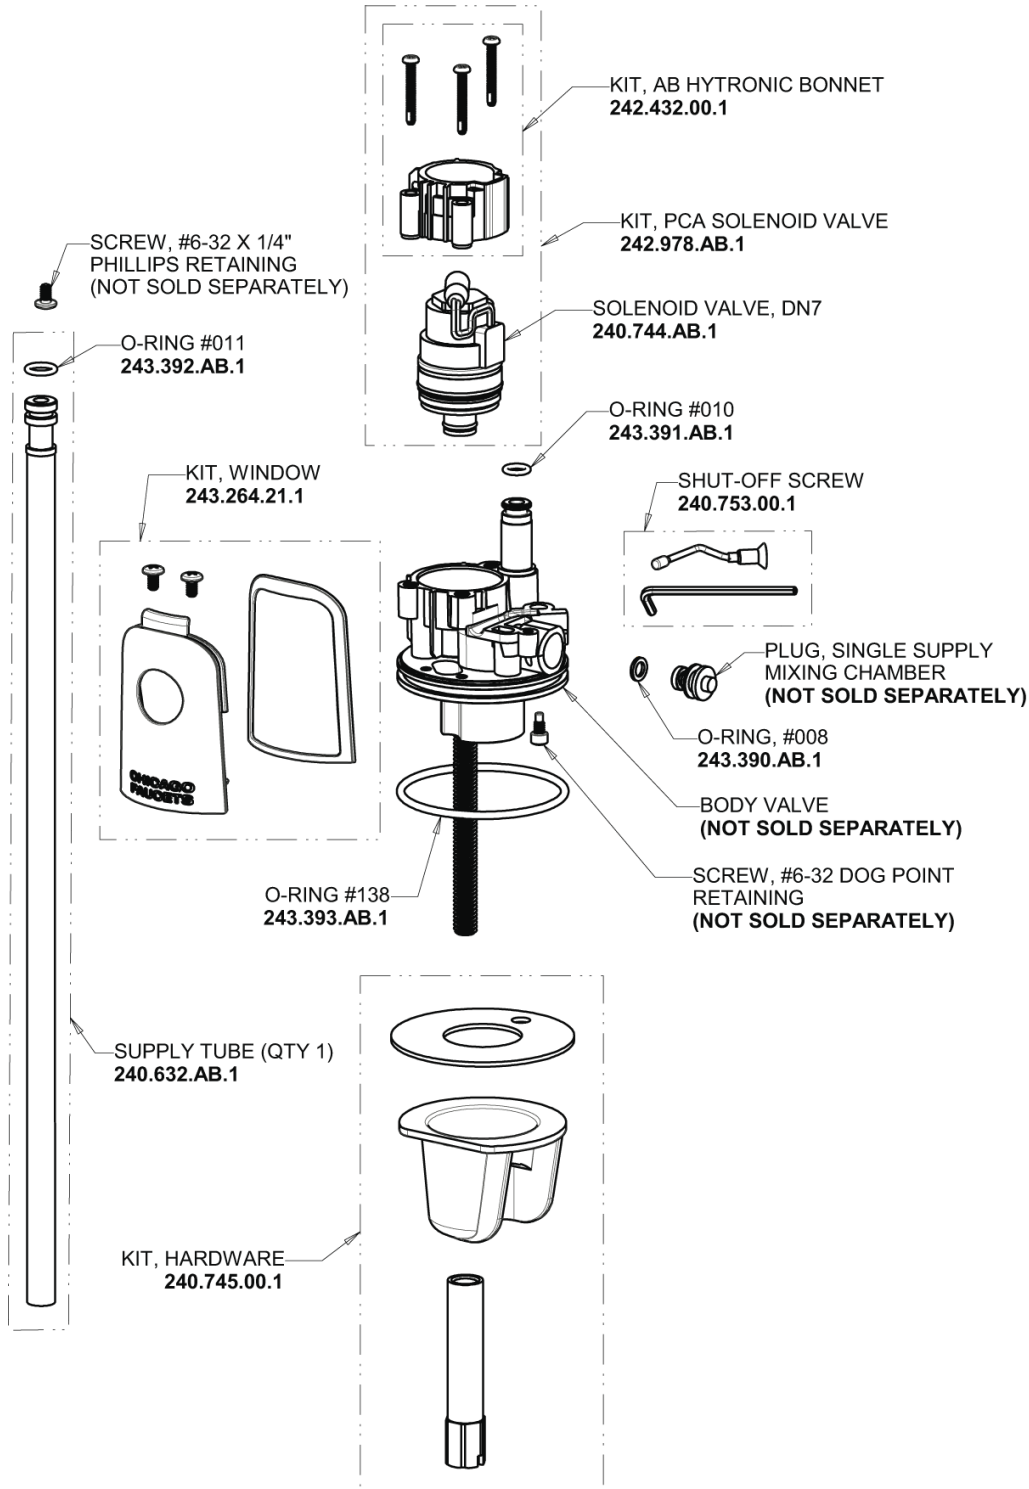

Repair Parts

116.607.AB.1T

Touch-free, programmable faucet for Patient Care applications

CHICAGO FAUCETS®

Geberit Group

Base Parts:

For Technical Assistance:

Phone: 800-TEC-TRUE (832-8783)

CHICAGO FAUCETS®

Geberit Group

HyTronic Traditional Spout
244.507.00.1

Electronic Module
242.433.00.1T

2.2 GPM (8.3 L/min) Vandal Proof
Softflo Aerator
E12VPJKABCP

VANDAL PROOF KEY
3-024JKRCF

EBPS

ERROR:
No image found.