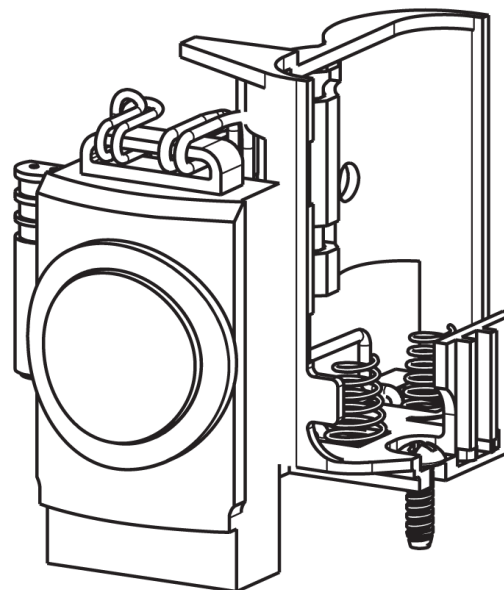

Repair Parts

116.607.AB.1T

Touch-free, programmable faucet for Patient Care applications

CHICAGO FAUCETS®

Geberit Group

Base Parts:

For Technical Assistance:

Phone: 800-TEC-TRUE (832-8783)

CHICAGO FAUCETS®

Geberit Group

HyTronic Traditional Spout
244.507.00.1

Electronic Module
242.433.00.1T

2.2 GPM (8.3 L/min) Vandal Proof
Softflo Aerator
E12VPJKABCP

VANDAL PROOF KEY
3-024JKRCF

EBPS

ERROR:
No image found.