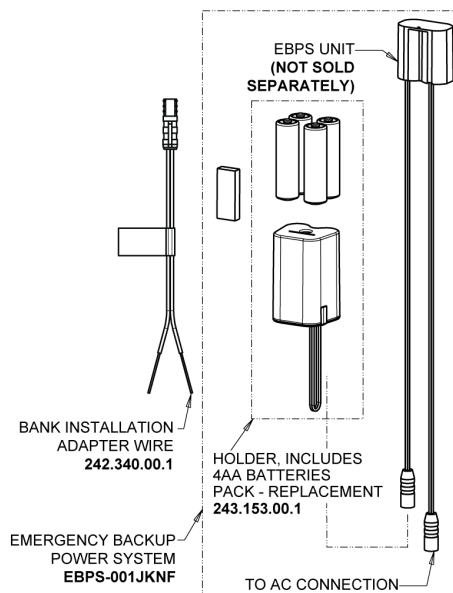

CHICAGO FAUCETS®

Geberit Group

HyTronic Traditional Spout
244.507.00.1

Electronic Module
242.433.00.1T

2.2 GPM (8.3 L/min) Vandal Proof
Softflo Aerator
E12VPJKABCP

VANDAL PROOF KEY
3-024JKRCF

EBPS

ERROR:
No image found.