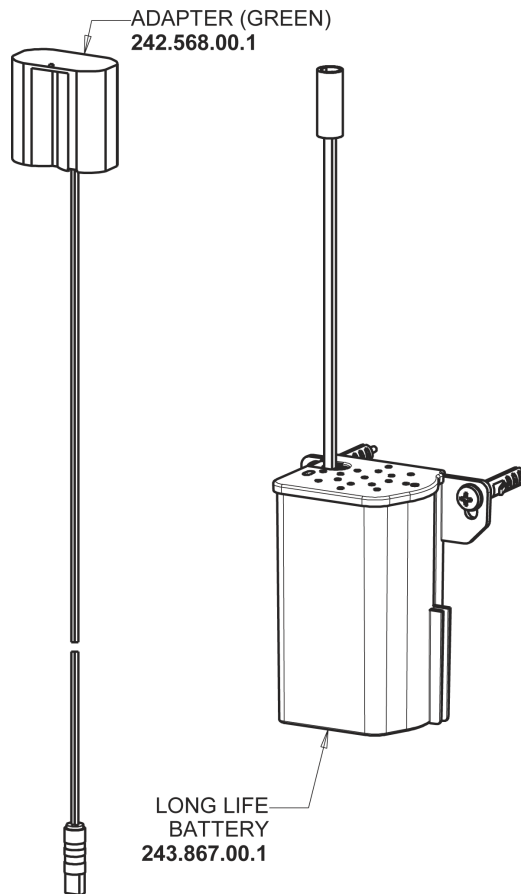

Repair Parts

116.598.AB.4T

Touch-free, programmable faucet with above-deck electronics

CHICAGO FAUCETS®

Geberit Group

HyTronic Base, No Mixer

Base Parts:

For Technical Assistance:

Touch-free, programmable faucet with above-deck electronics

CHICAGO FAUCETS®

Geberit Group

HyTronic Traditional Spout
240.724.AB.1

CHECK-CARTRIDGE
550-009KJKABNF

O-RING, #010
243.391.AB.1

0.35 GPM (1.3 L/min) Vandal Proof Econo-Flo Non-Aerating
Outlet
E39VPJKABCP

VANDAL PROOF KEY
3-024JKRCF

Long Life Battery Kit
243.868.00.1

Electronic Module
242.433.00.1T

For Technical Assistance:

Phone: 800-TEC-TRUE (832-8783)

Email: techsupport.us@chicagofaucets.com

2100 South Clearwater Drive