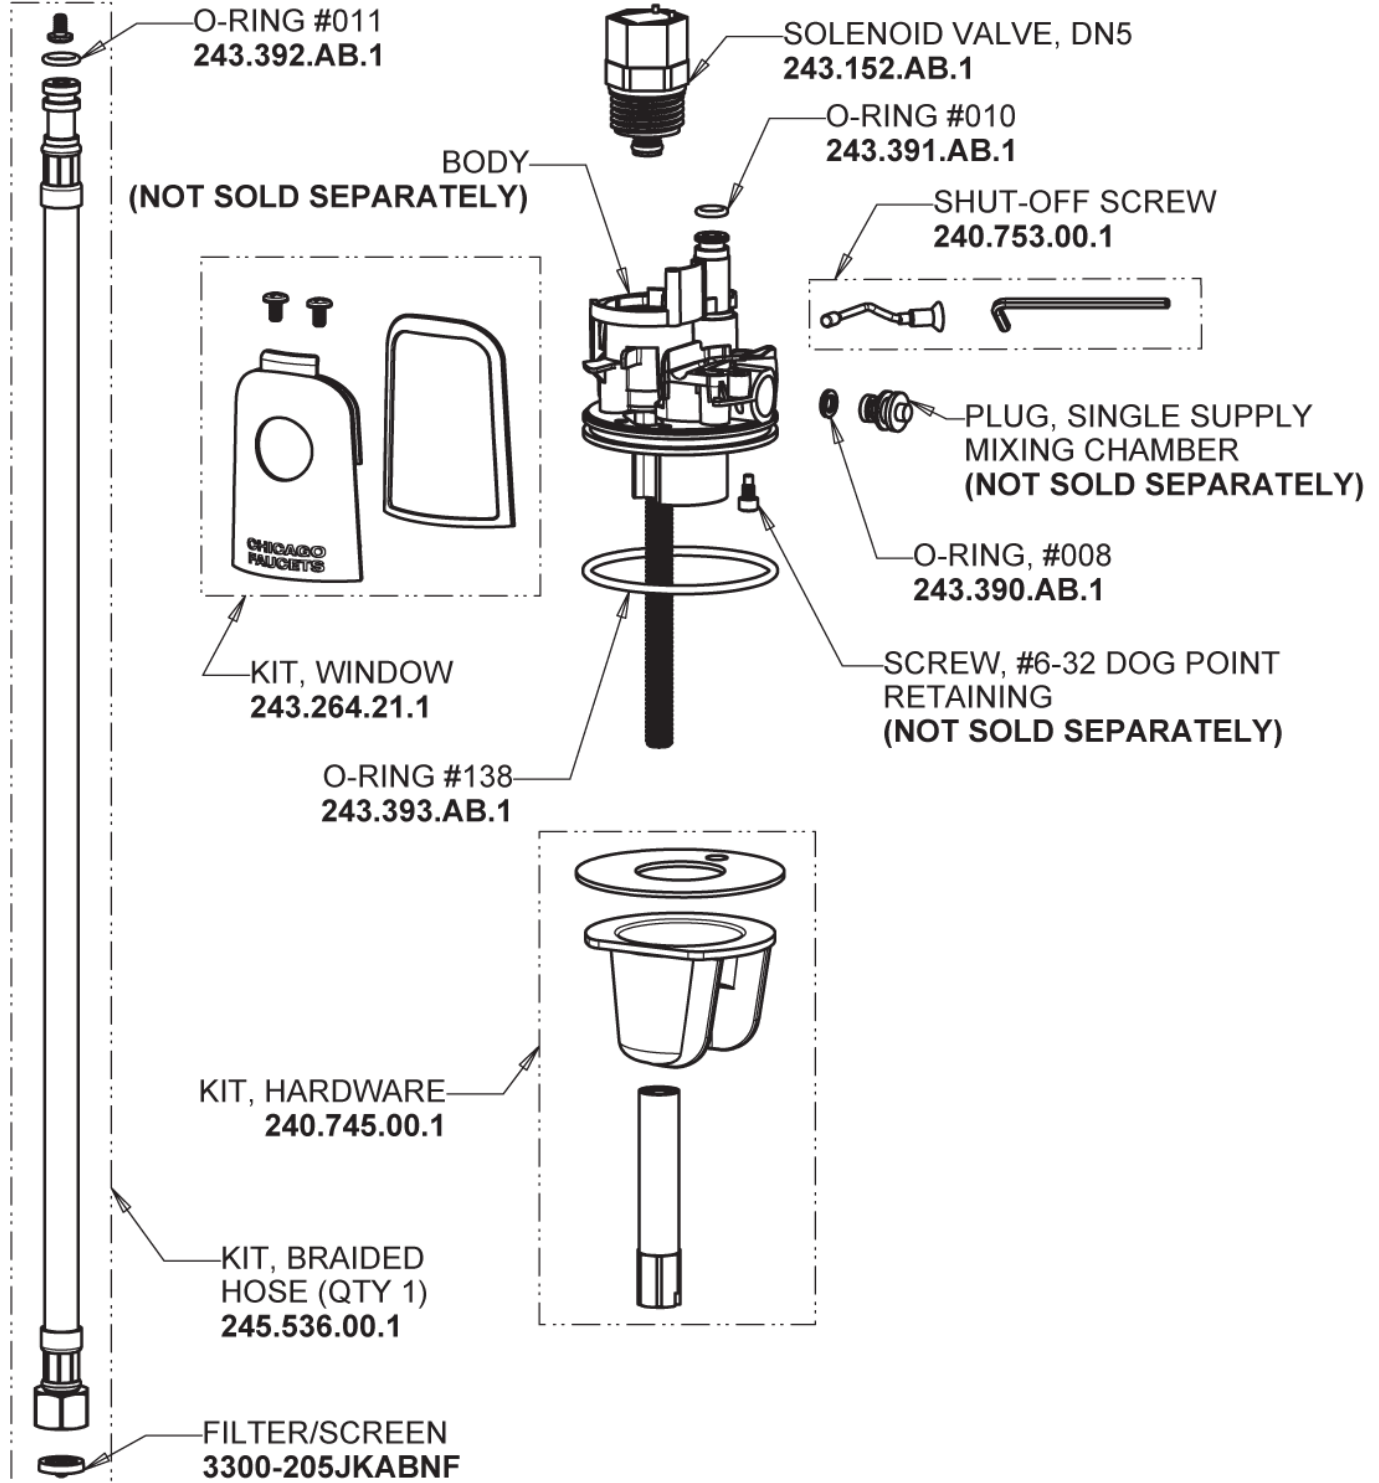

Repair Parts

116.598.AB.4T

Touch-free, programmable faucet with above-deck electronics

CHICAGO FAUCETS®

Geberit Group

HyTronic Base, No Mixer

Base Parts:

For Technical Assistance:

Touch-free, programmable faucet with above-deck electronics

CHICAGO FAUCETS®

Geberit Group

HyTronic Traditional Spout
240.724.AB.1

CHECK-CARTRIDGE
550-009KJKABNF

O-RING, #010
243.391.AB.1

0.35 GPM (1.3 L/min) Vandal Proof Econo-Flo Non-Aerating
Outlet
E39VPJKABCP

VANDAL PROOF KEY
3-024JKRCF

Long Life Battery Kit
243.868.00.1

Electronic Module
242.433.00.1T

For Technical Assistance:

Phone: 800-TEC-TRUE (832-8783)

Email: techsupport.us@chicagofaucets.com

2100 South Clearwater Drive