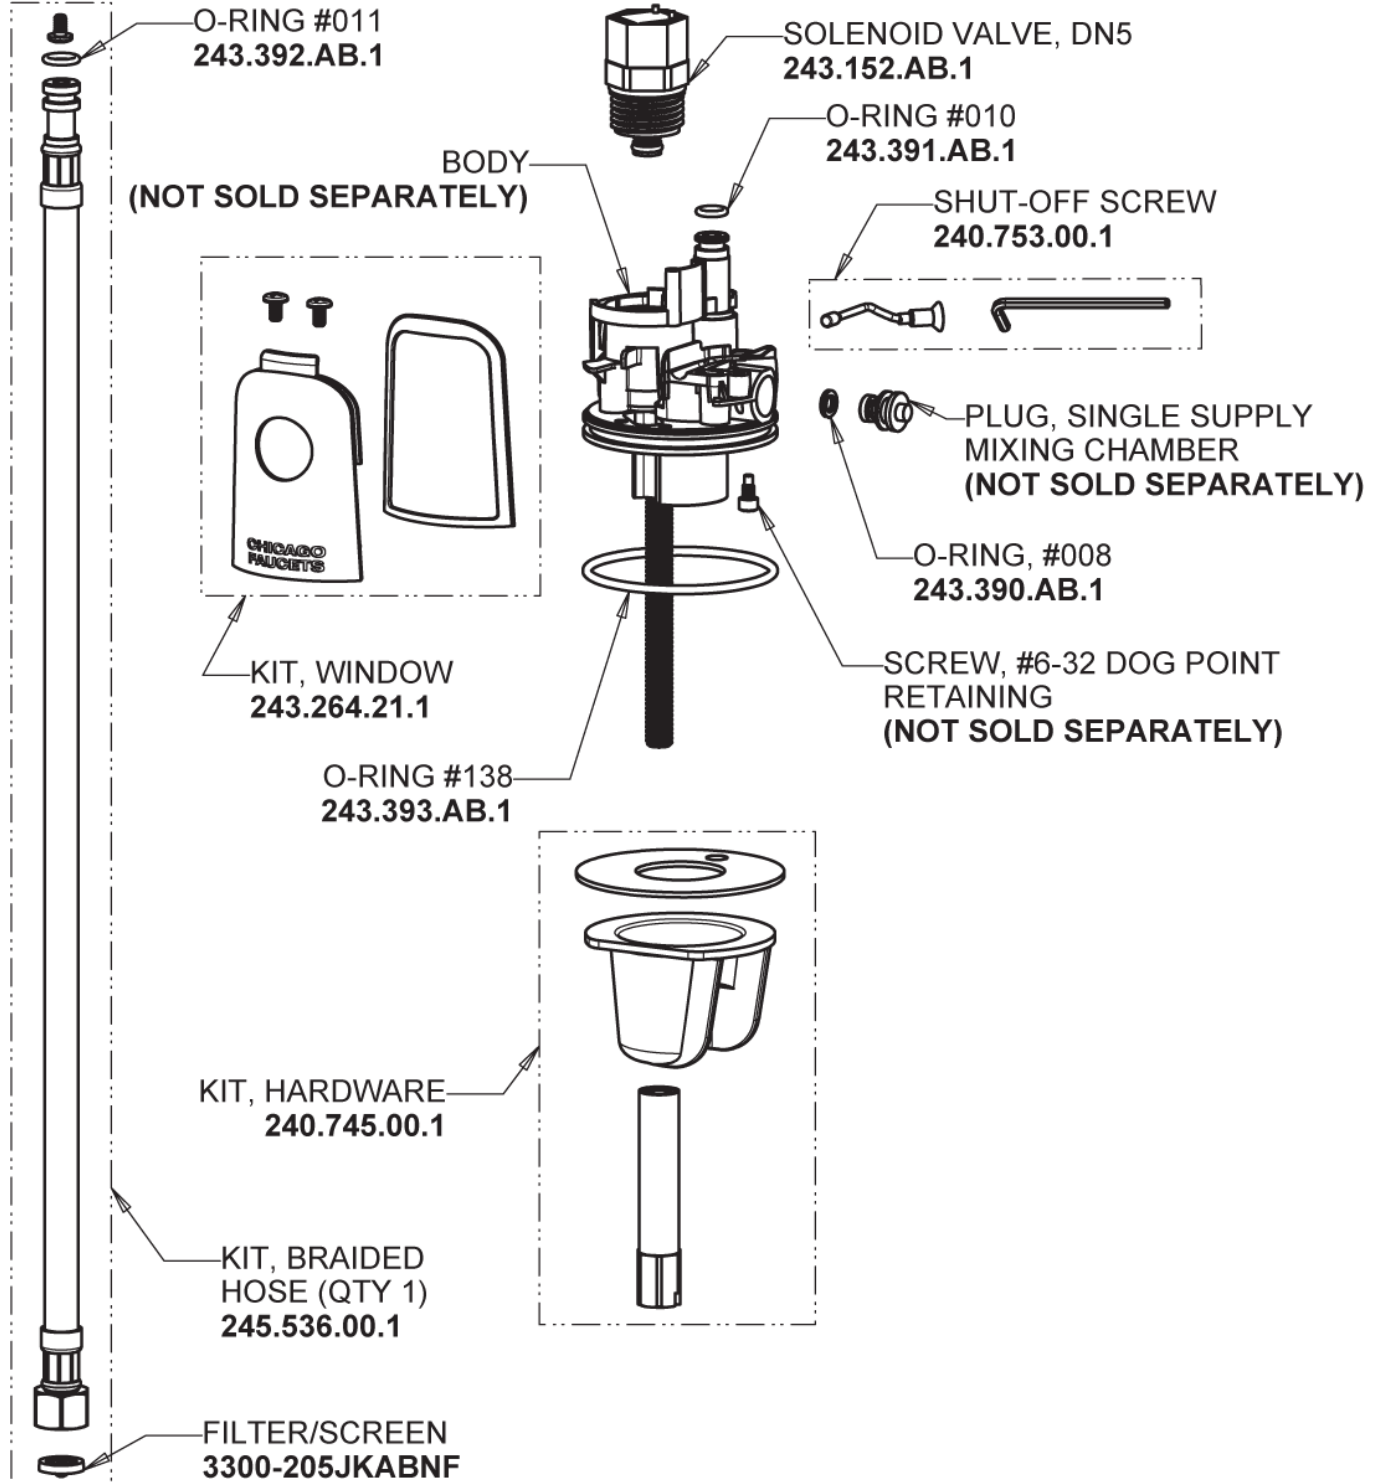

Repair Parts

116.598.AB.1T

Touch-free, programmable faucet with above-deck electronics

CHICAGO FAUCETS®

Geberit Group

HyTronic Base, No Mixer

Base Parts:

For Technical Assistance:

Touch-free, programmable faucet with above-deck electronics

CHICAGO FAUCETS®

Geberit Group

HyTronic Traditional Spout
240.724.AB.1

CHECK-CARTRIDGE
550-009KJKABNF

O-RING, #010
243.391.AB.1

0.5 GPM (1.9 L/min) Vandal Proof Econo-Flo Non-Aerating
Spray
E2805JKABCP

VANDAL PROOF KEY
3-024JKRCF

Long Life Battery Kit
243.868.00.1

ADAPTER (GREEN)
242.568.00.1

LONG LIFE
BATTERY
243.867.00.1

Electronic Module
242.433.00.1T

For Technical Assistance:

Phone: 800-TEC-TRUE (832-8783)