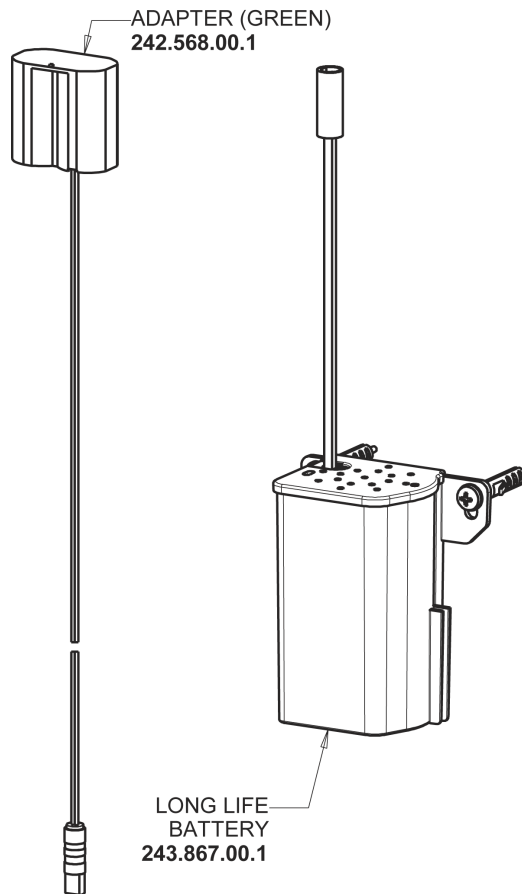

Touch-free, programmable faucet with above-deck electronics

CHICAGO FAUCETS®

Geberit Group

HyTronic Traditional Spout
240.724.AB.1

CHECK-CARTRIDGE
550-009KJKABNF

O-RING, #010
243.391.AB.1

0.5 GPM (1.9 L/min) Vandal Proof Econo-Flo Non-Aerating
Spray
E2805JKABCP

VANDAL PROOF KEY
3-024JKRCF

Long Life Battery Kit
243.868.00.1

ADAPTER (GREEN)
242.568.00.1

LONG LIFE
BATTERY
243.867.00.1

Electronic Module
242.433.00.1T

For Technical Assistance:

Phone: 800-TEC-TRUE (832-8783)