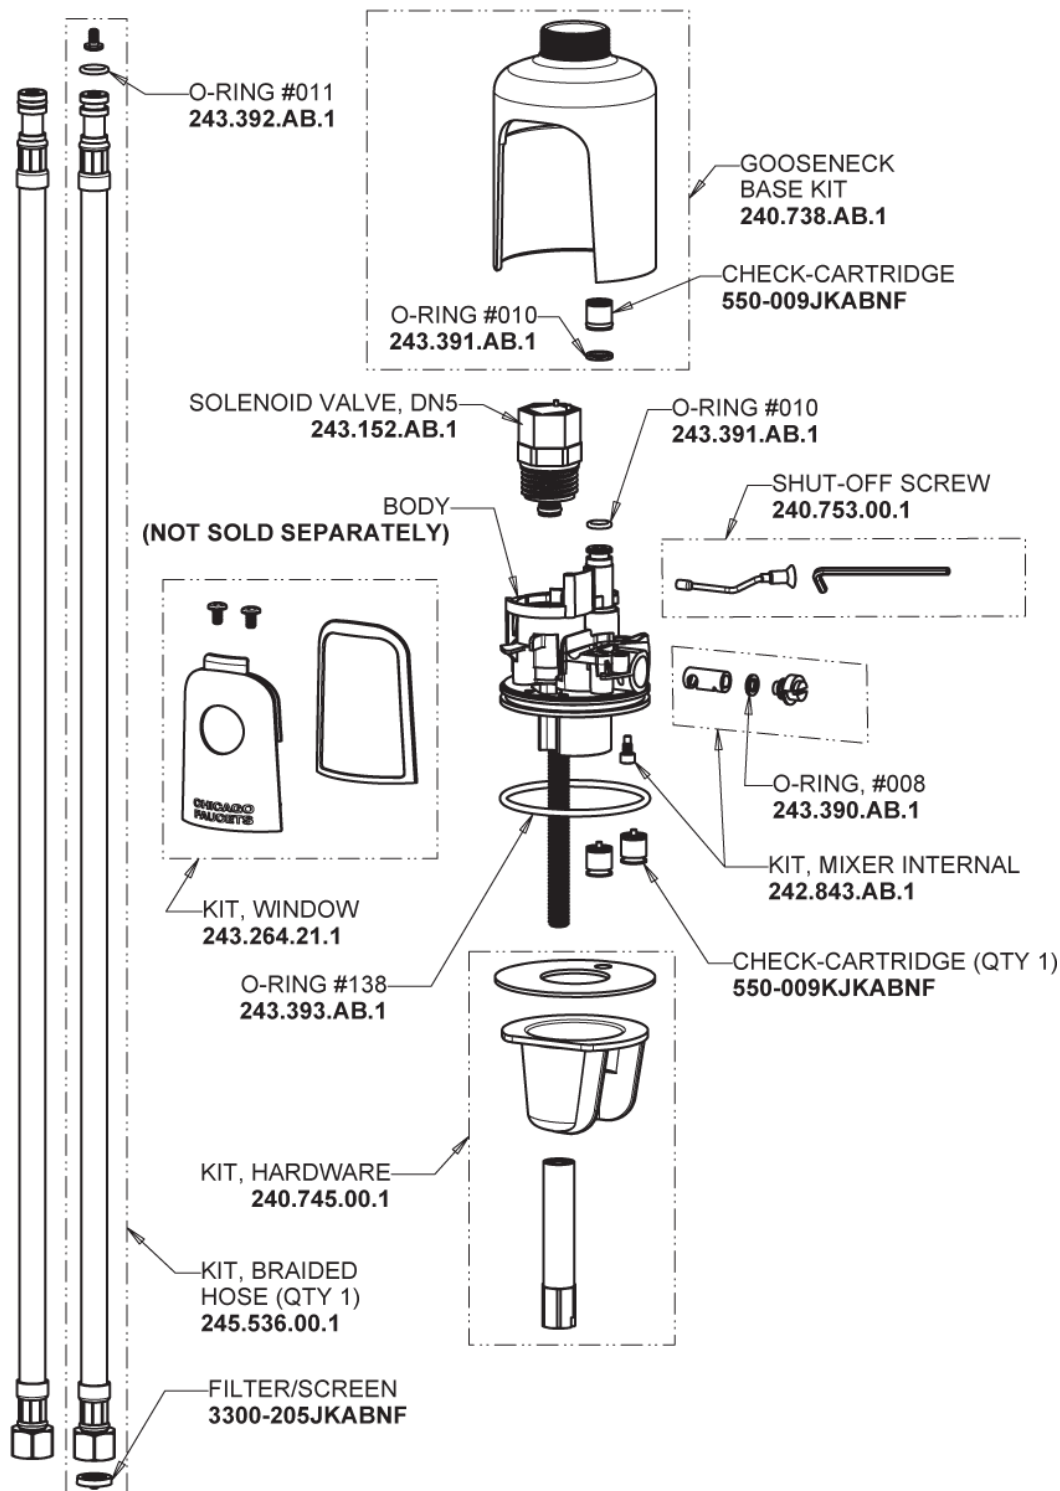

# Repair Parts

116.431.AB.4T

Touch-free, programmable faucet with above-deck electronics

## Base Parts: