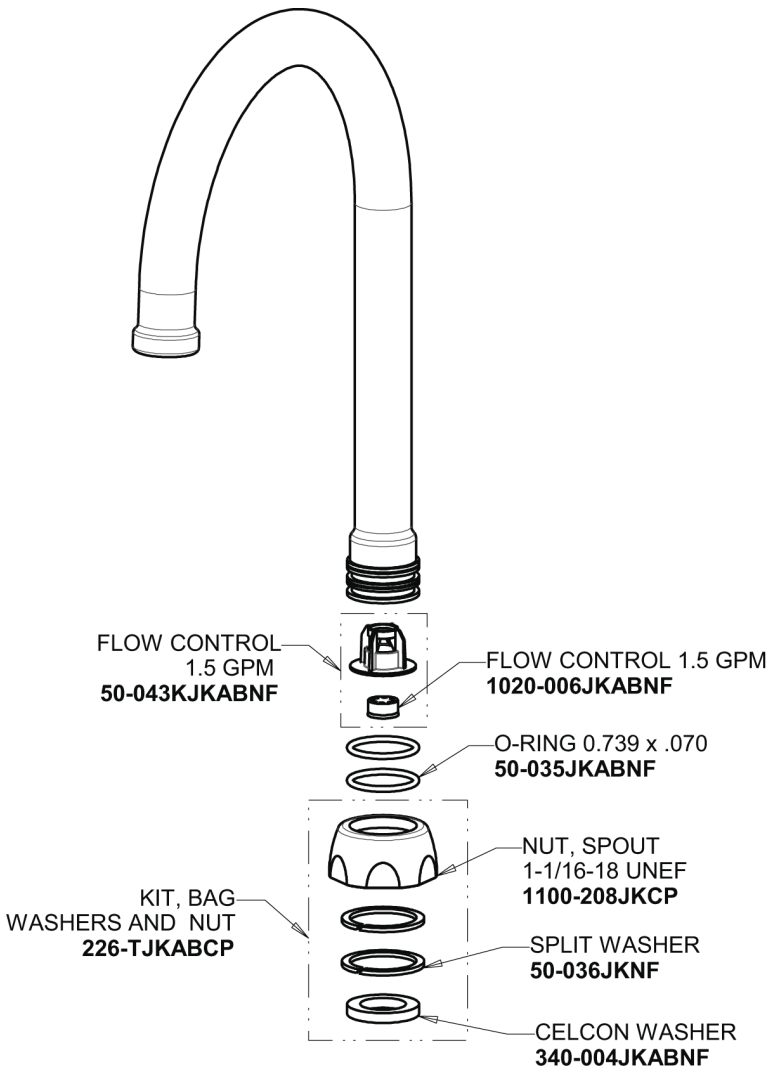

## Base Parts:

# Repair Parts

116.431.AB.4T

Touch-free, programmable faucet with above-deck electronics

# CHICAGO FAUCETS®

Geberit Group

5-1/4" Rigid/Swing Gooseneck Spout with Flow Control  
**GN2H8FCJKABCP**

Electronic Module  
**242.433.00.1T**

CR-P2 6V Lithium Battery  
**242.560.00.1**