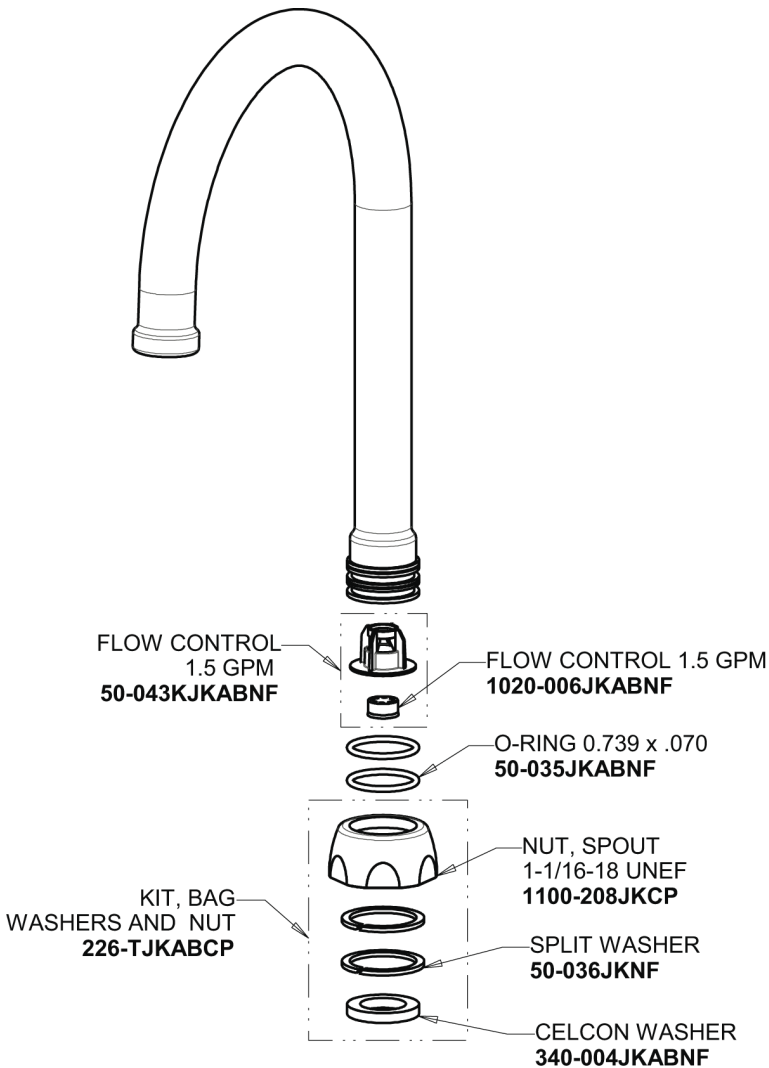

# Repair Parts

116.430.AB.4T

Touch-free, programmable faucet with above-deck electronics

## Base Parts:

# CHICAGO FAUCETS®

Geberit Group

5-1/4" Rigid/Swing Gooseneck Spout with Flow Control  
**GN2H8FCJKABCP**

Electronic Module  
**242.433.00.1T**

CR-P2 6V Lithium Battery  
**242.560.00.1**