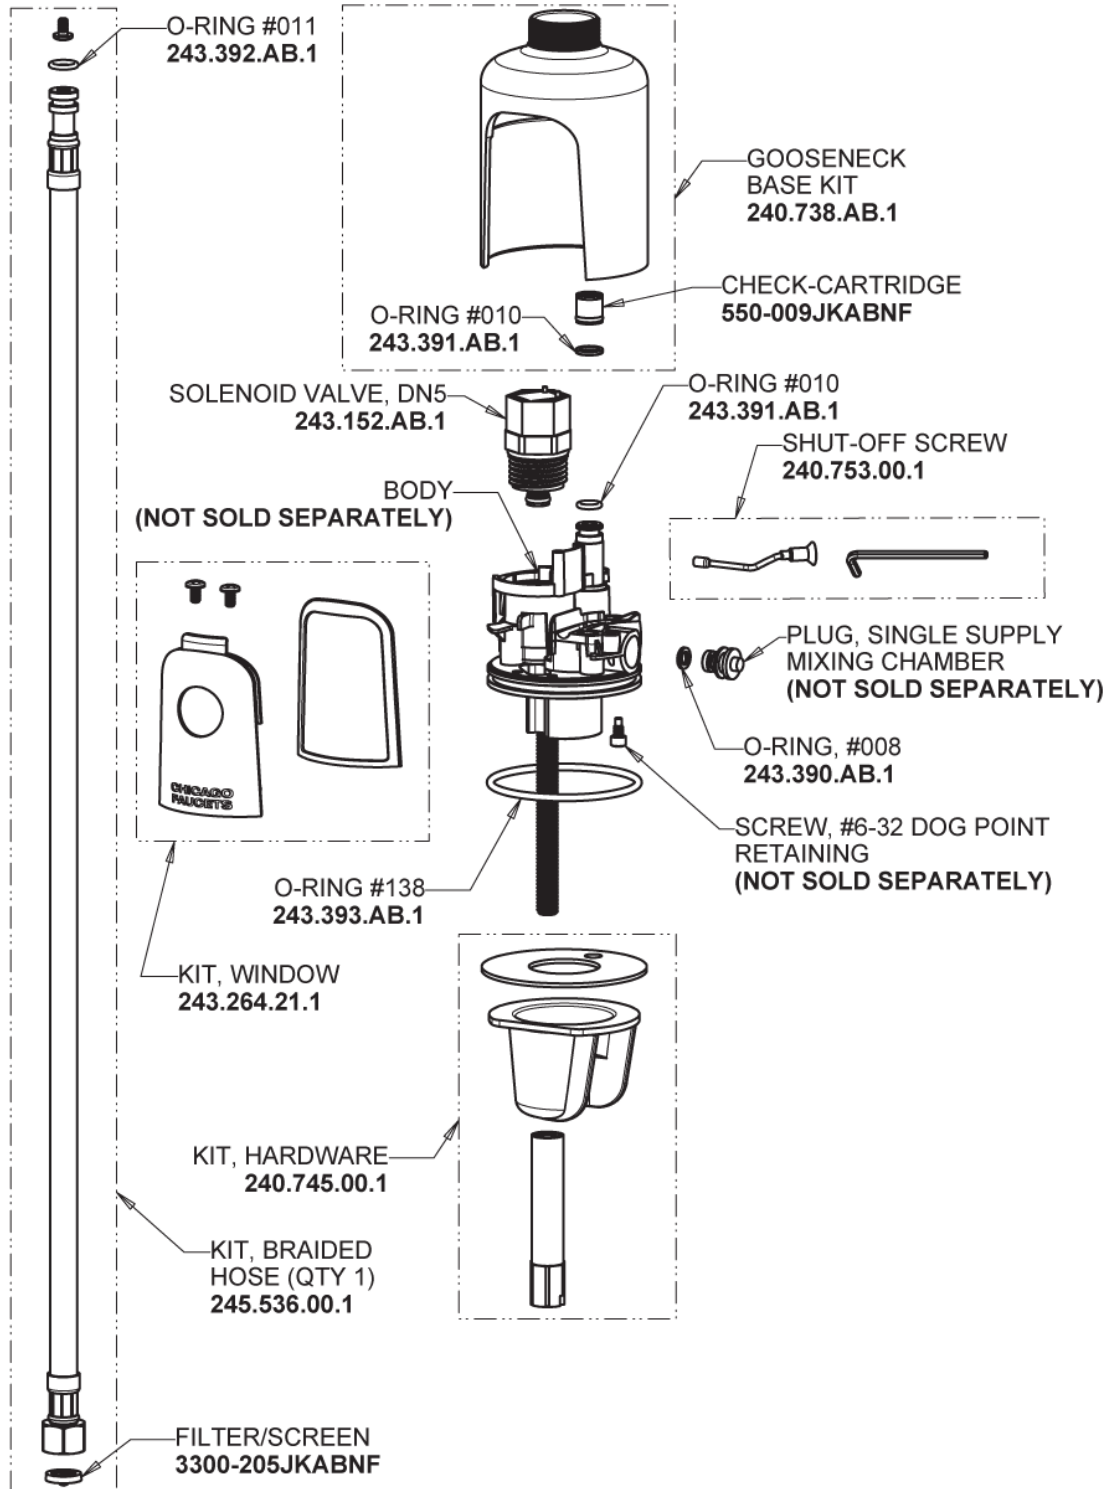

# Repair Parts

116.430.AB.4T

Touch-free, programmable faucet with above-deck electronics

## Base Parts: